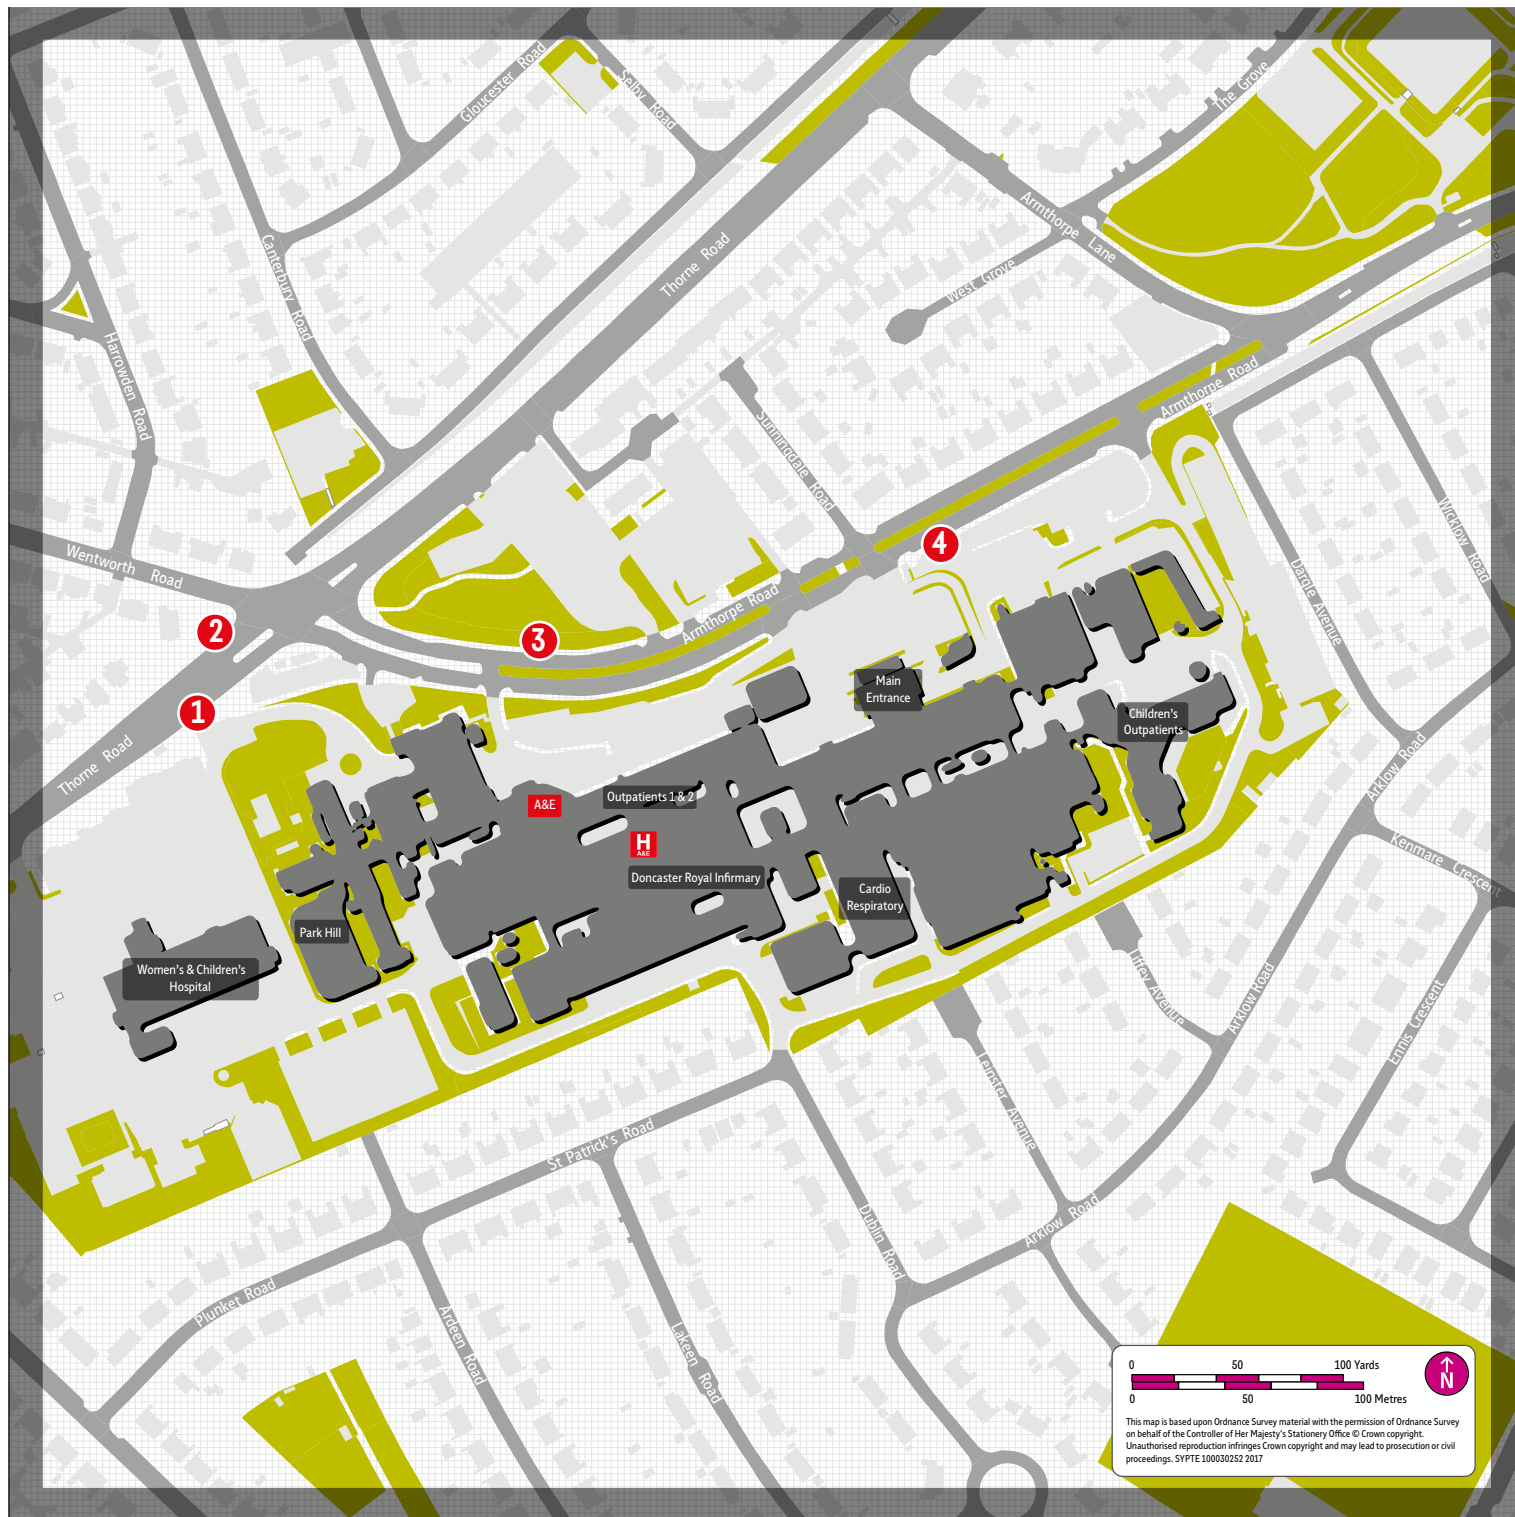

Doncaster Royal Infirmary

1 8, 8a, 81, 82, 84, 84a, 84b, 87, 87a, AM1

2 8, 8a, 84, 84a, 84b, 87, 87a

3 81, 82

4 81, 82