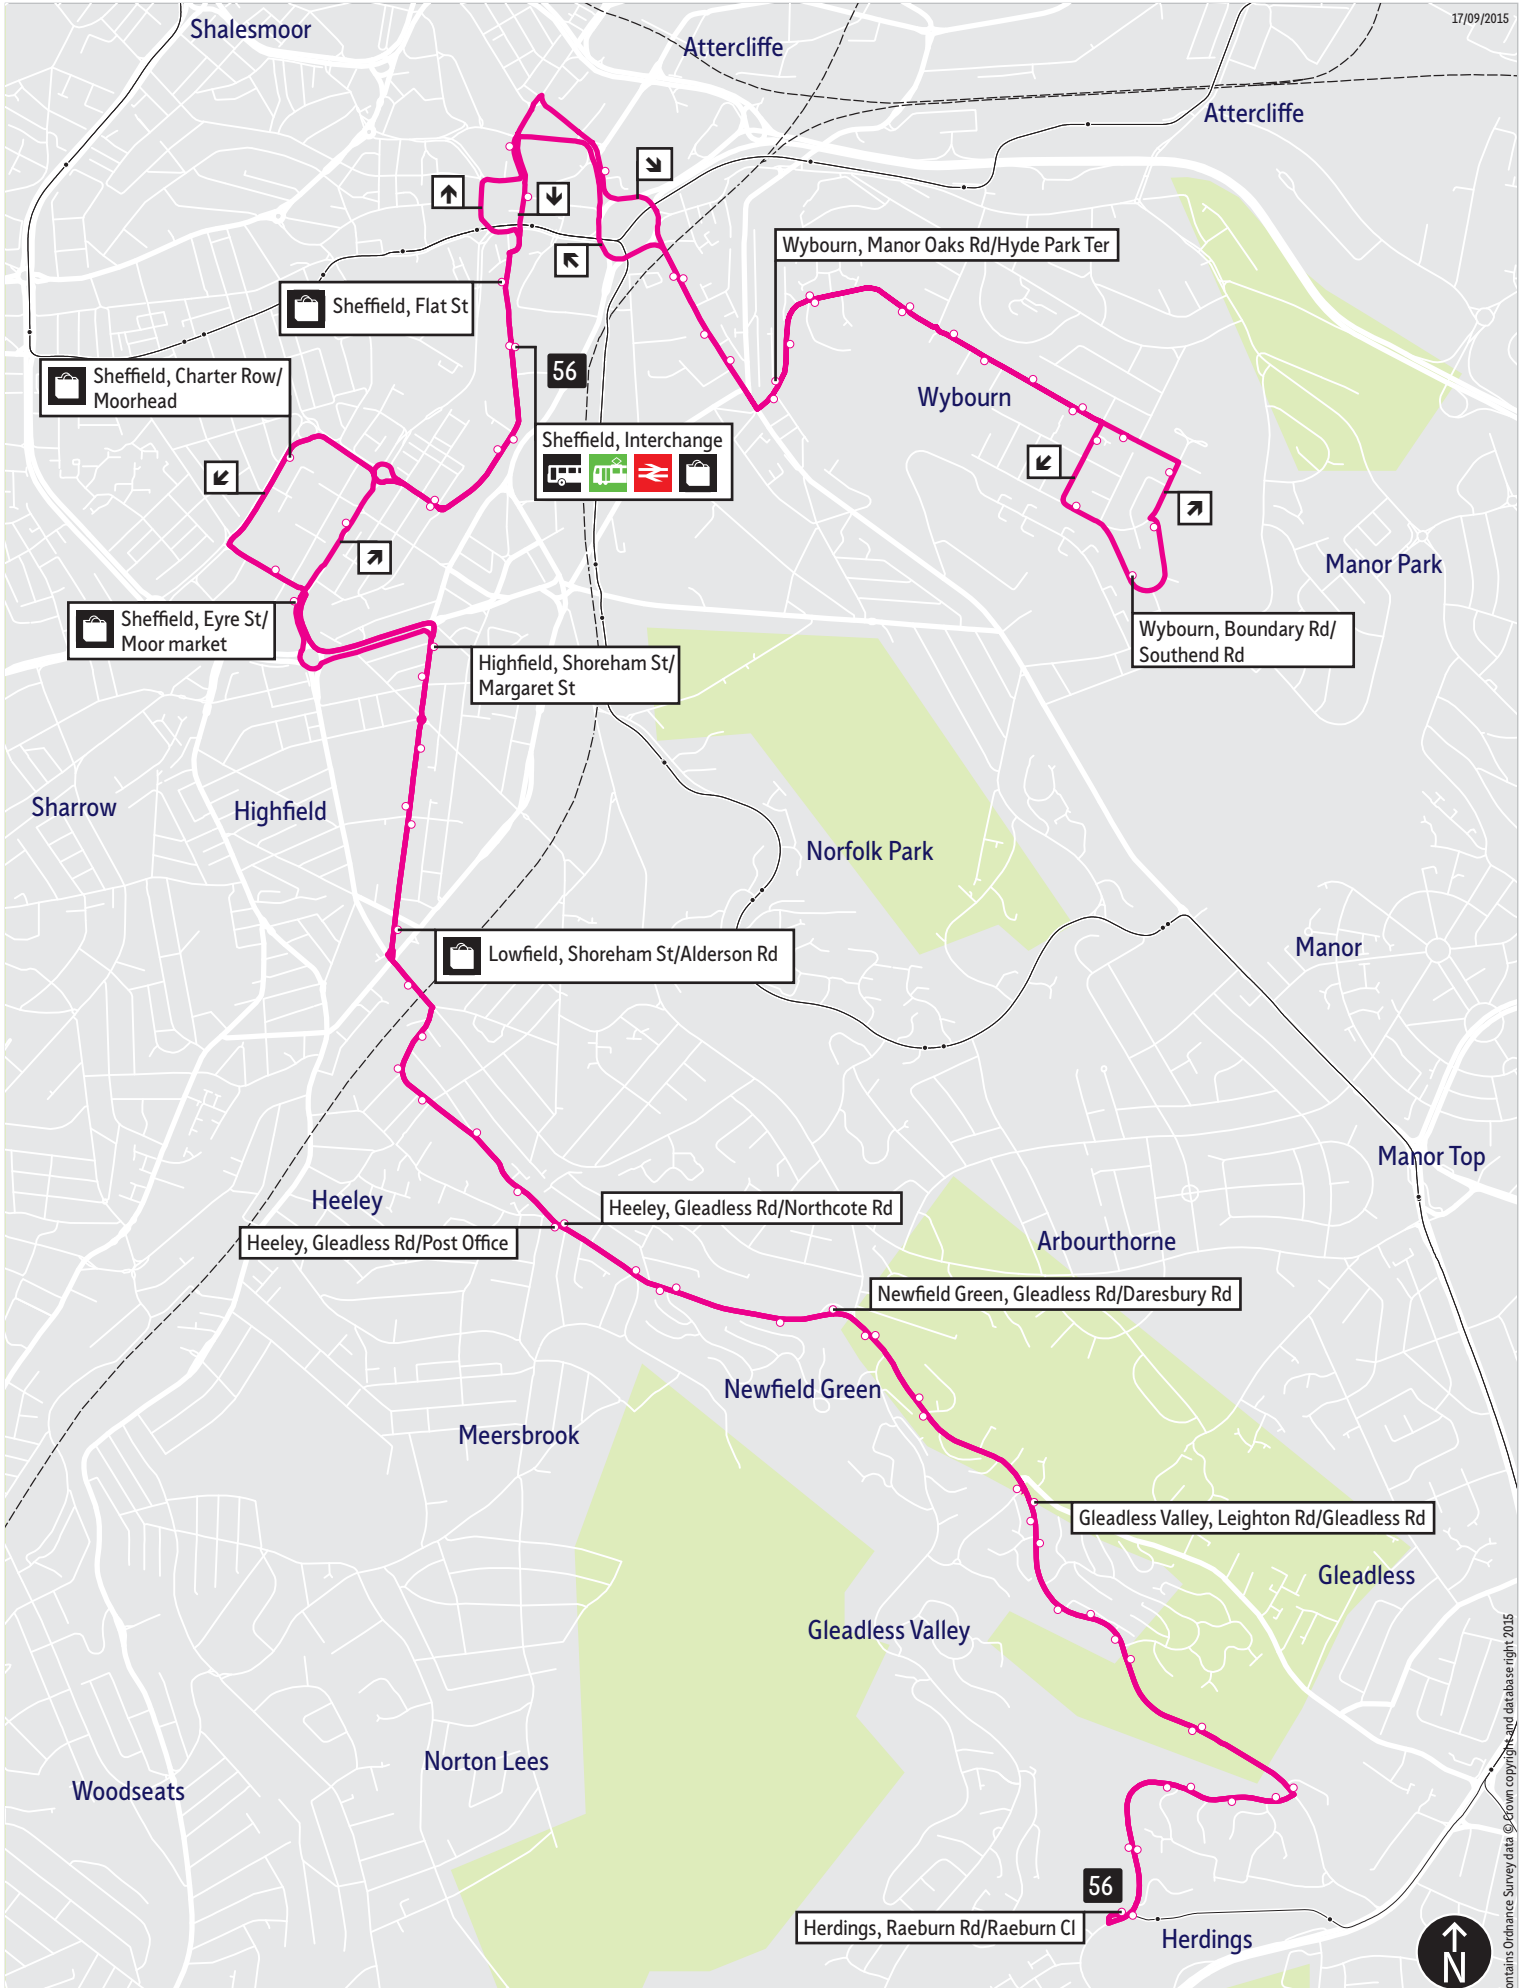

Bus route map for service 56

17/09/2015

- = Terminus point
- = Public transport
- = Shopping area
- = Bus route & stops
- = Rail line & station
- = Tram route & stop

Contains Ordnance Survey data © Crown copyright and database right 2015