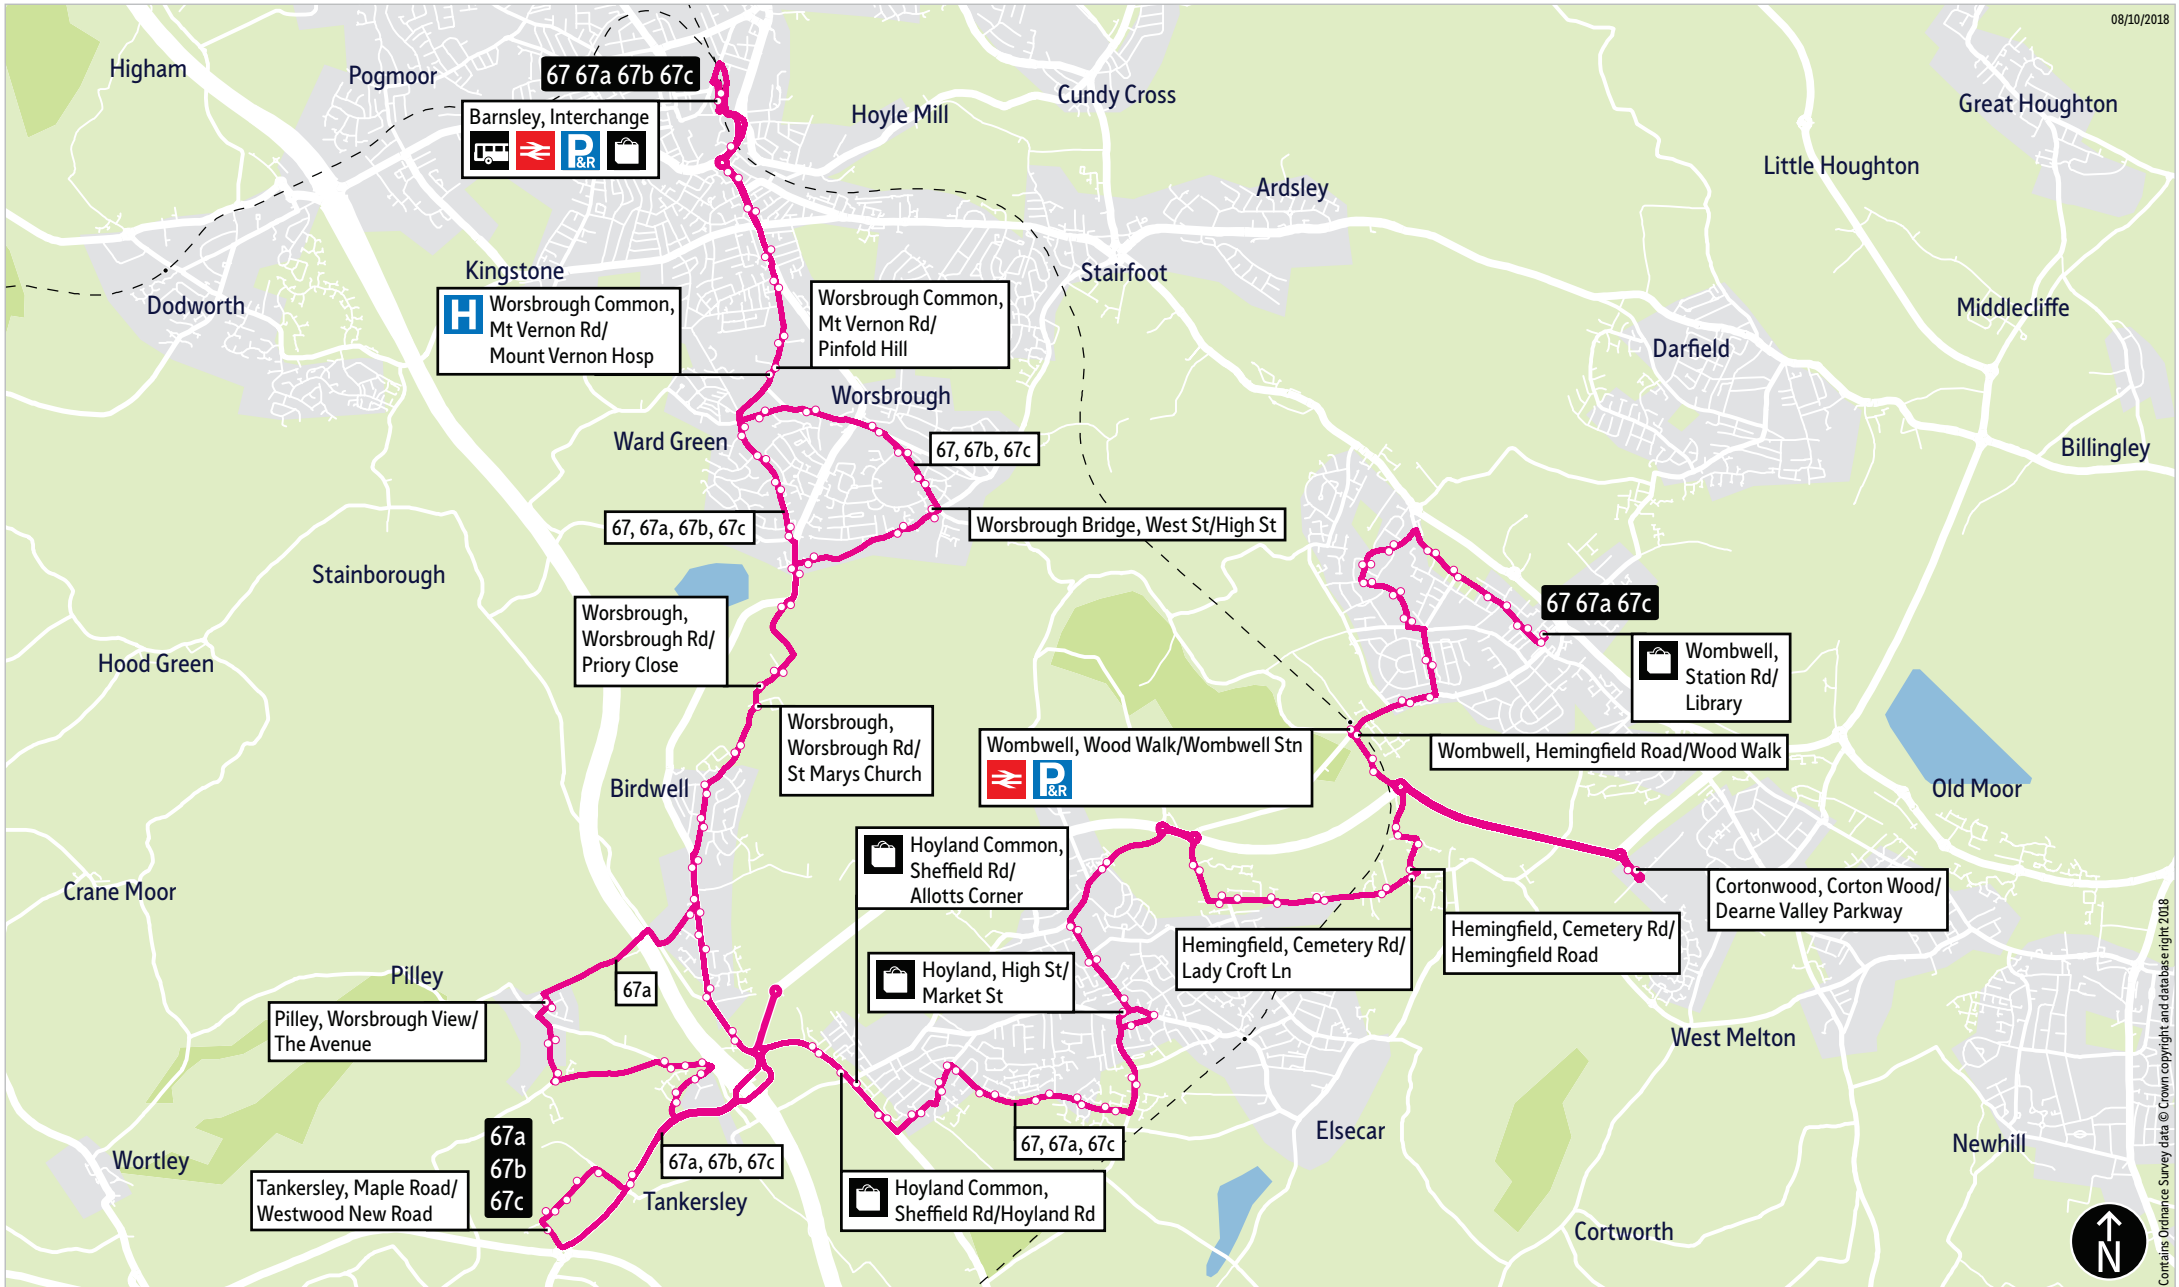

Bus route map for services 67 67a 67b 67c

08/10/2018

= Terminus point
 = Public transport
 = Shopping area
 = Bus route & stops
 = Rail line & station
 = Tram route & stop

Contains Ordnance Survey data © Crown copyright and database right 2018