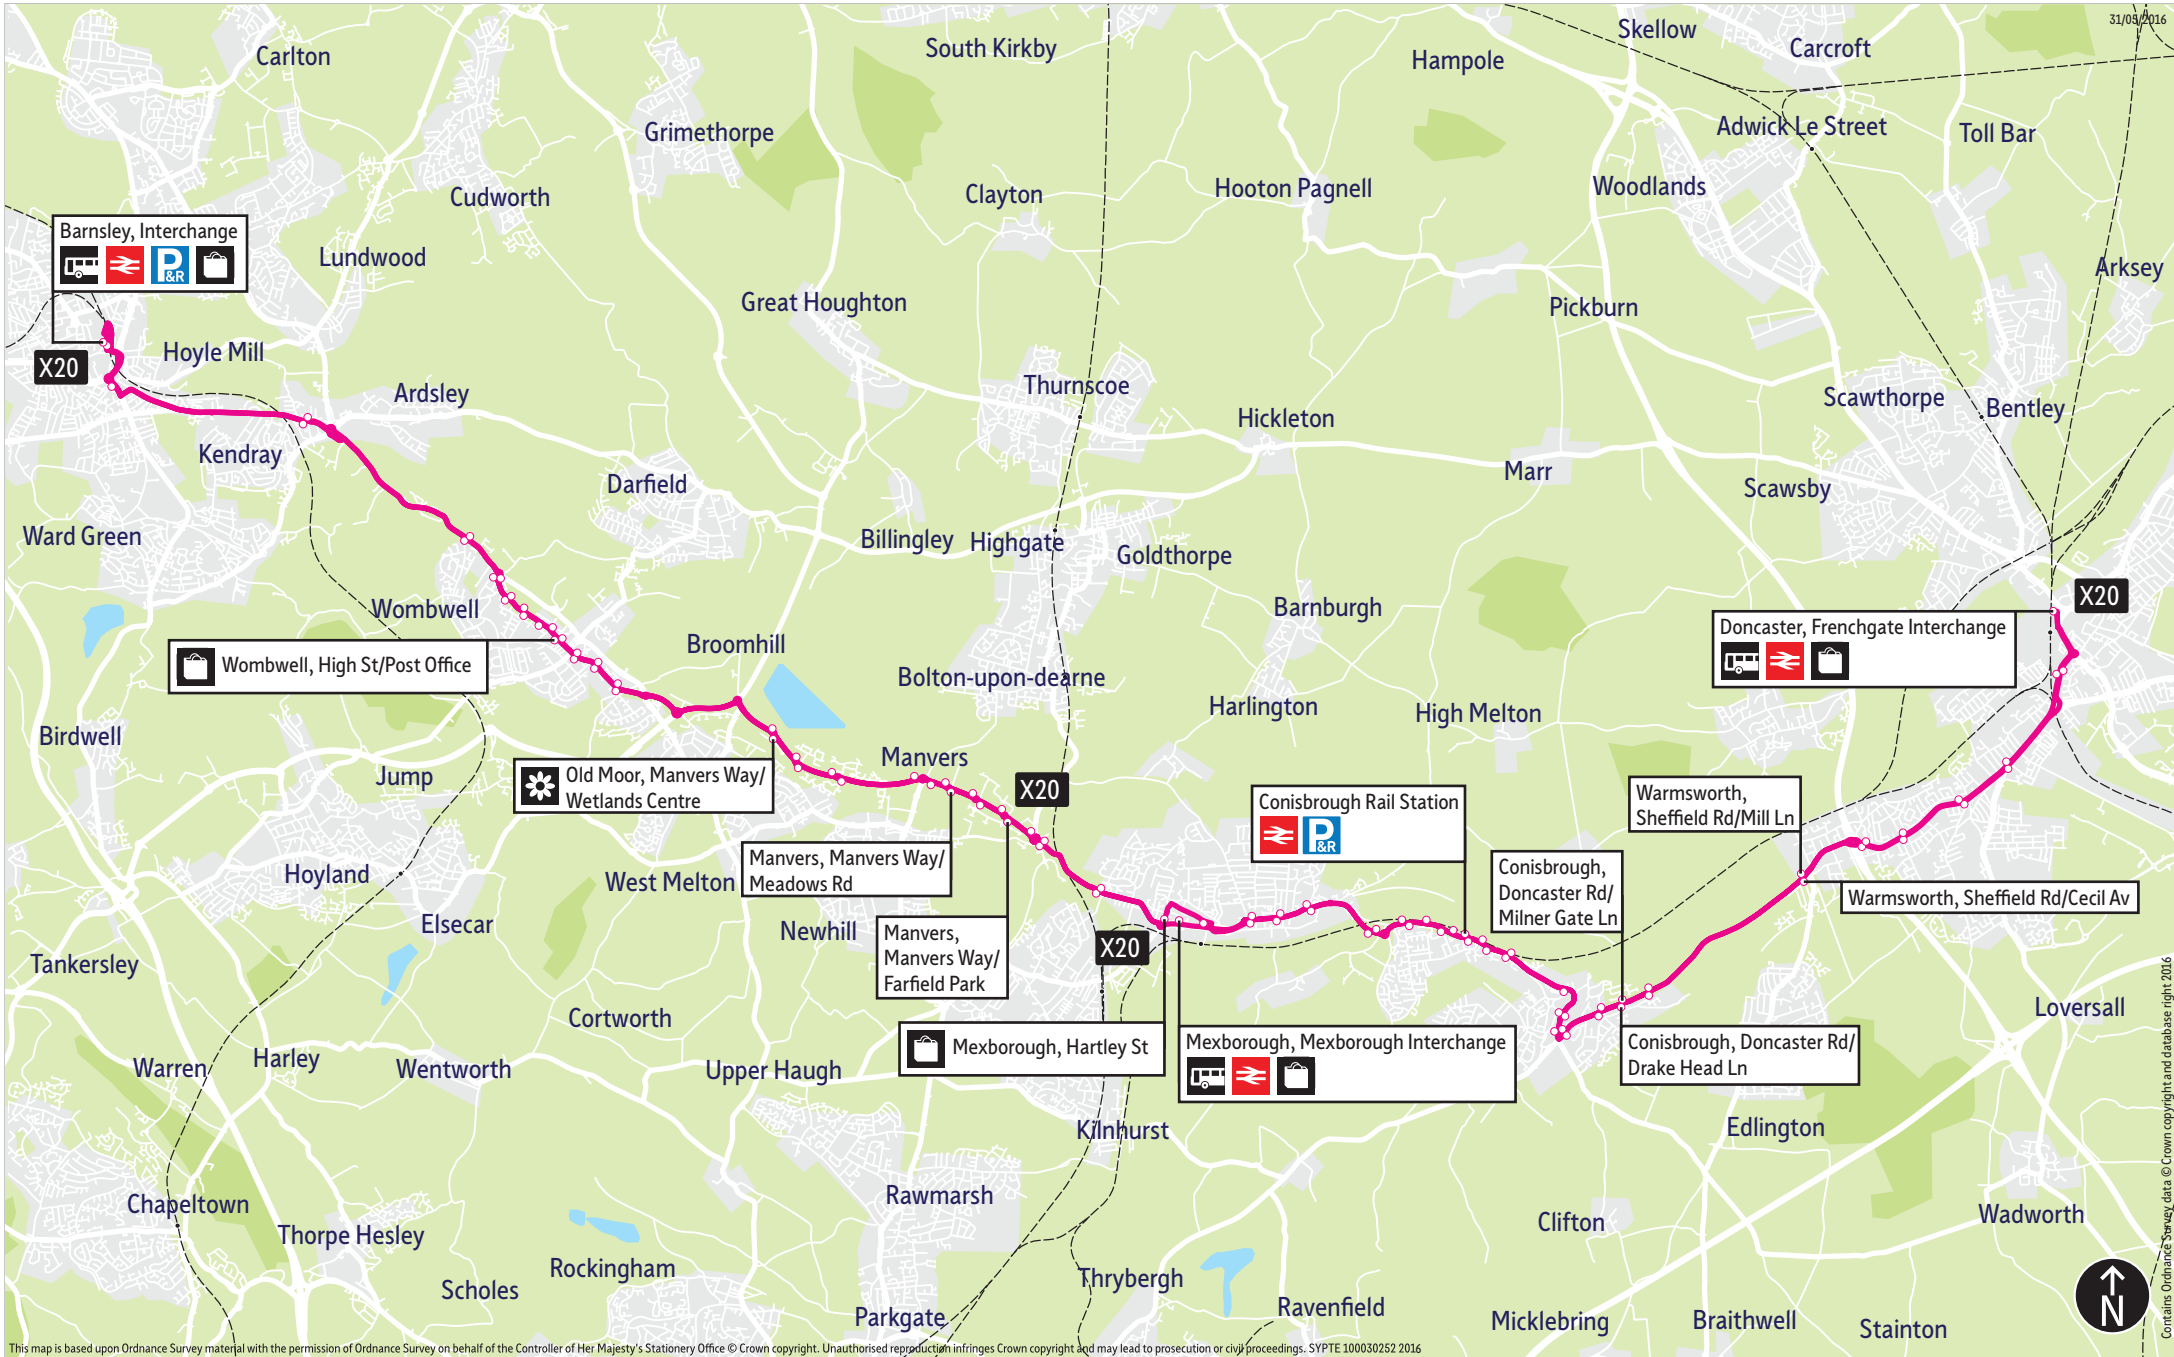

Bus route map for service X20

- = Terminus point
- = Public transport
- = Shopping area
- = Bus route & stops
- = Rail line & station
- = Tram route & stop

Contains Ordnance Survey data © Crown copyright and database right 2016