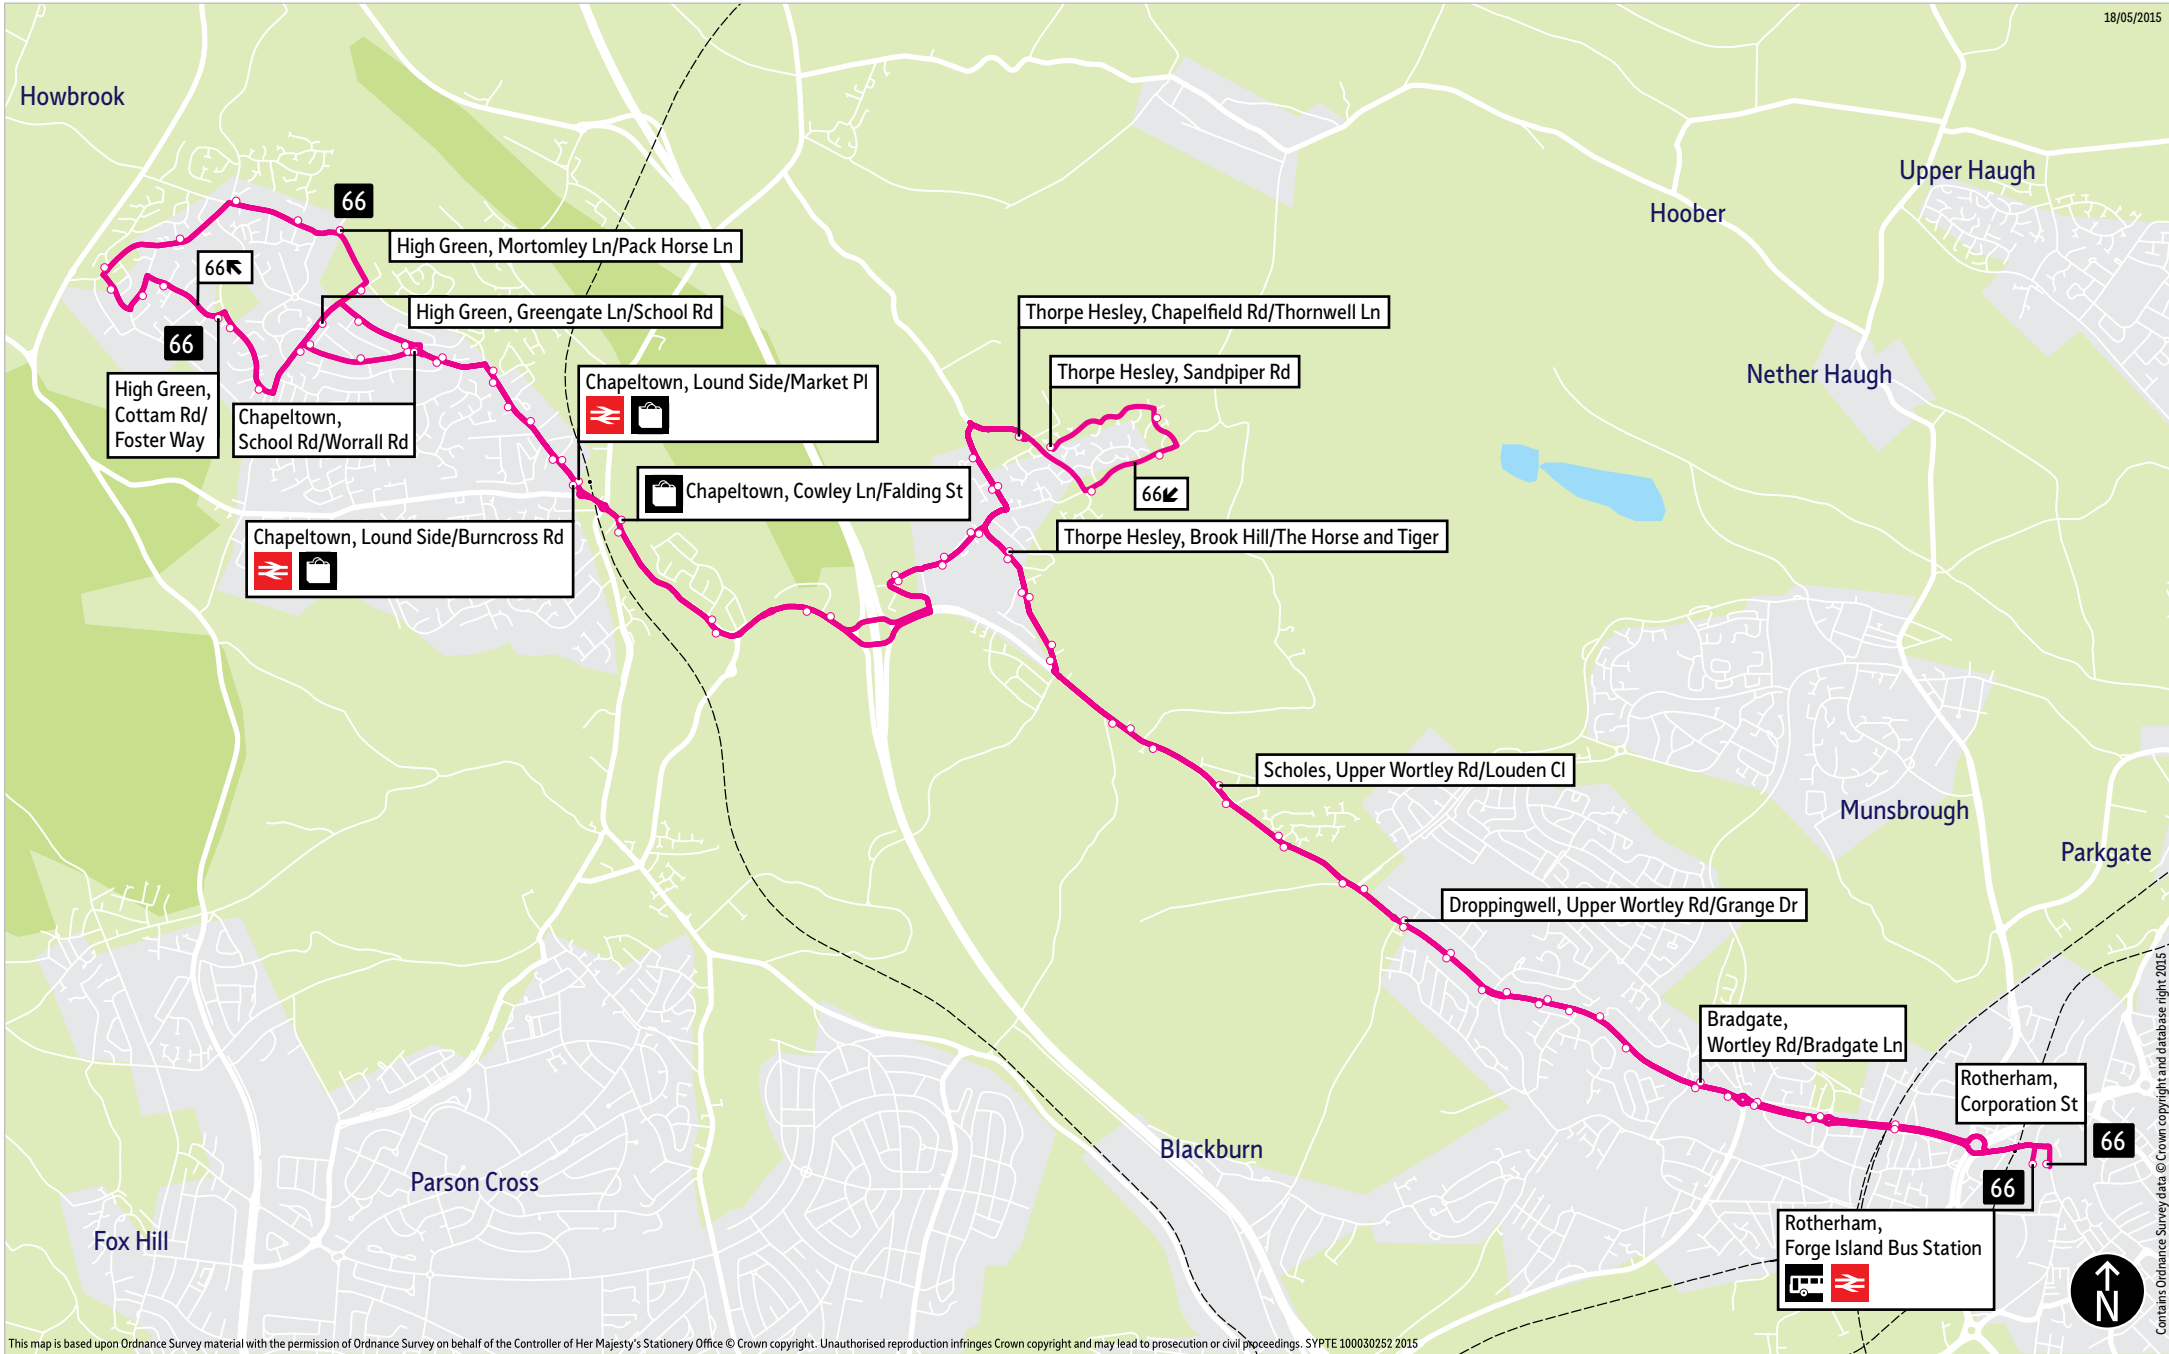

Bus route map for services 66

18/05/2015

= Terminus point
 = Public transport
 = Shopping area
 = Bus route & stops
 = Rail line & station
 = Tram route & stop