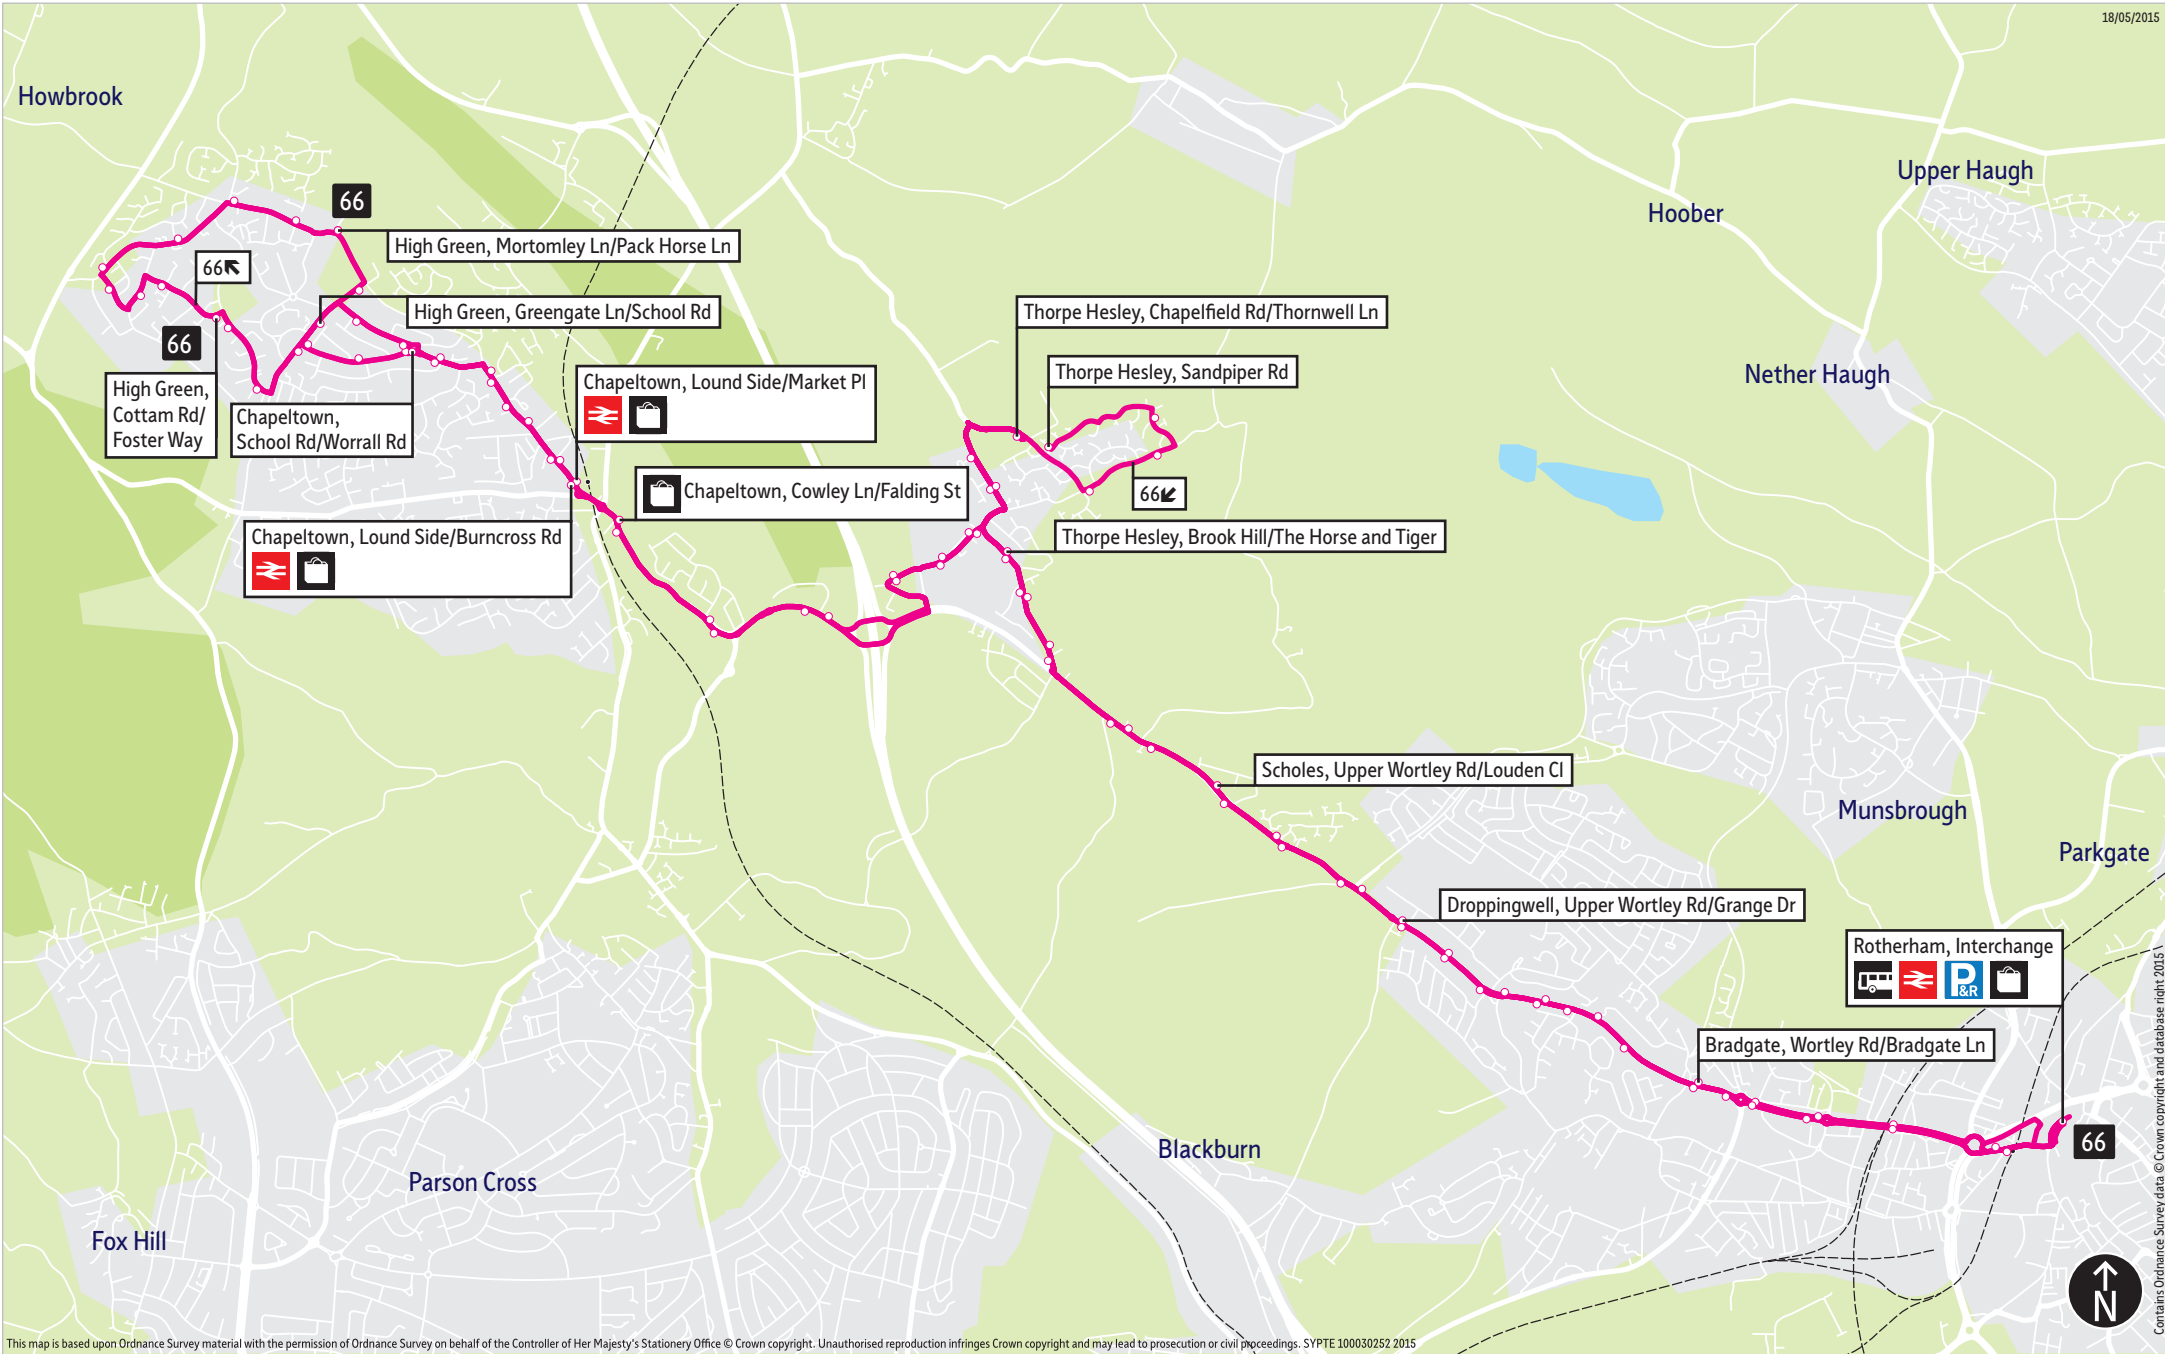

Bus route map for services 66

18/05/2015

Contains Ordnance Survey data © Crown copyright and database right 2015

= Terminus point
 = Public transport
 = Shopping area
 = Bus route & stops
 = Rail line & station
 = Tram route & stop