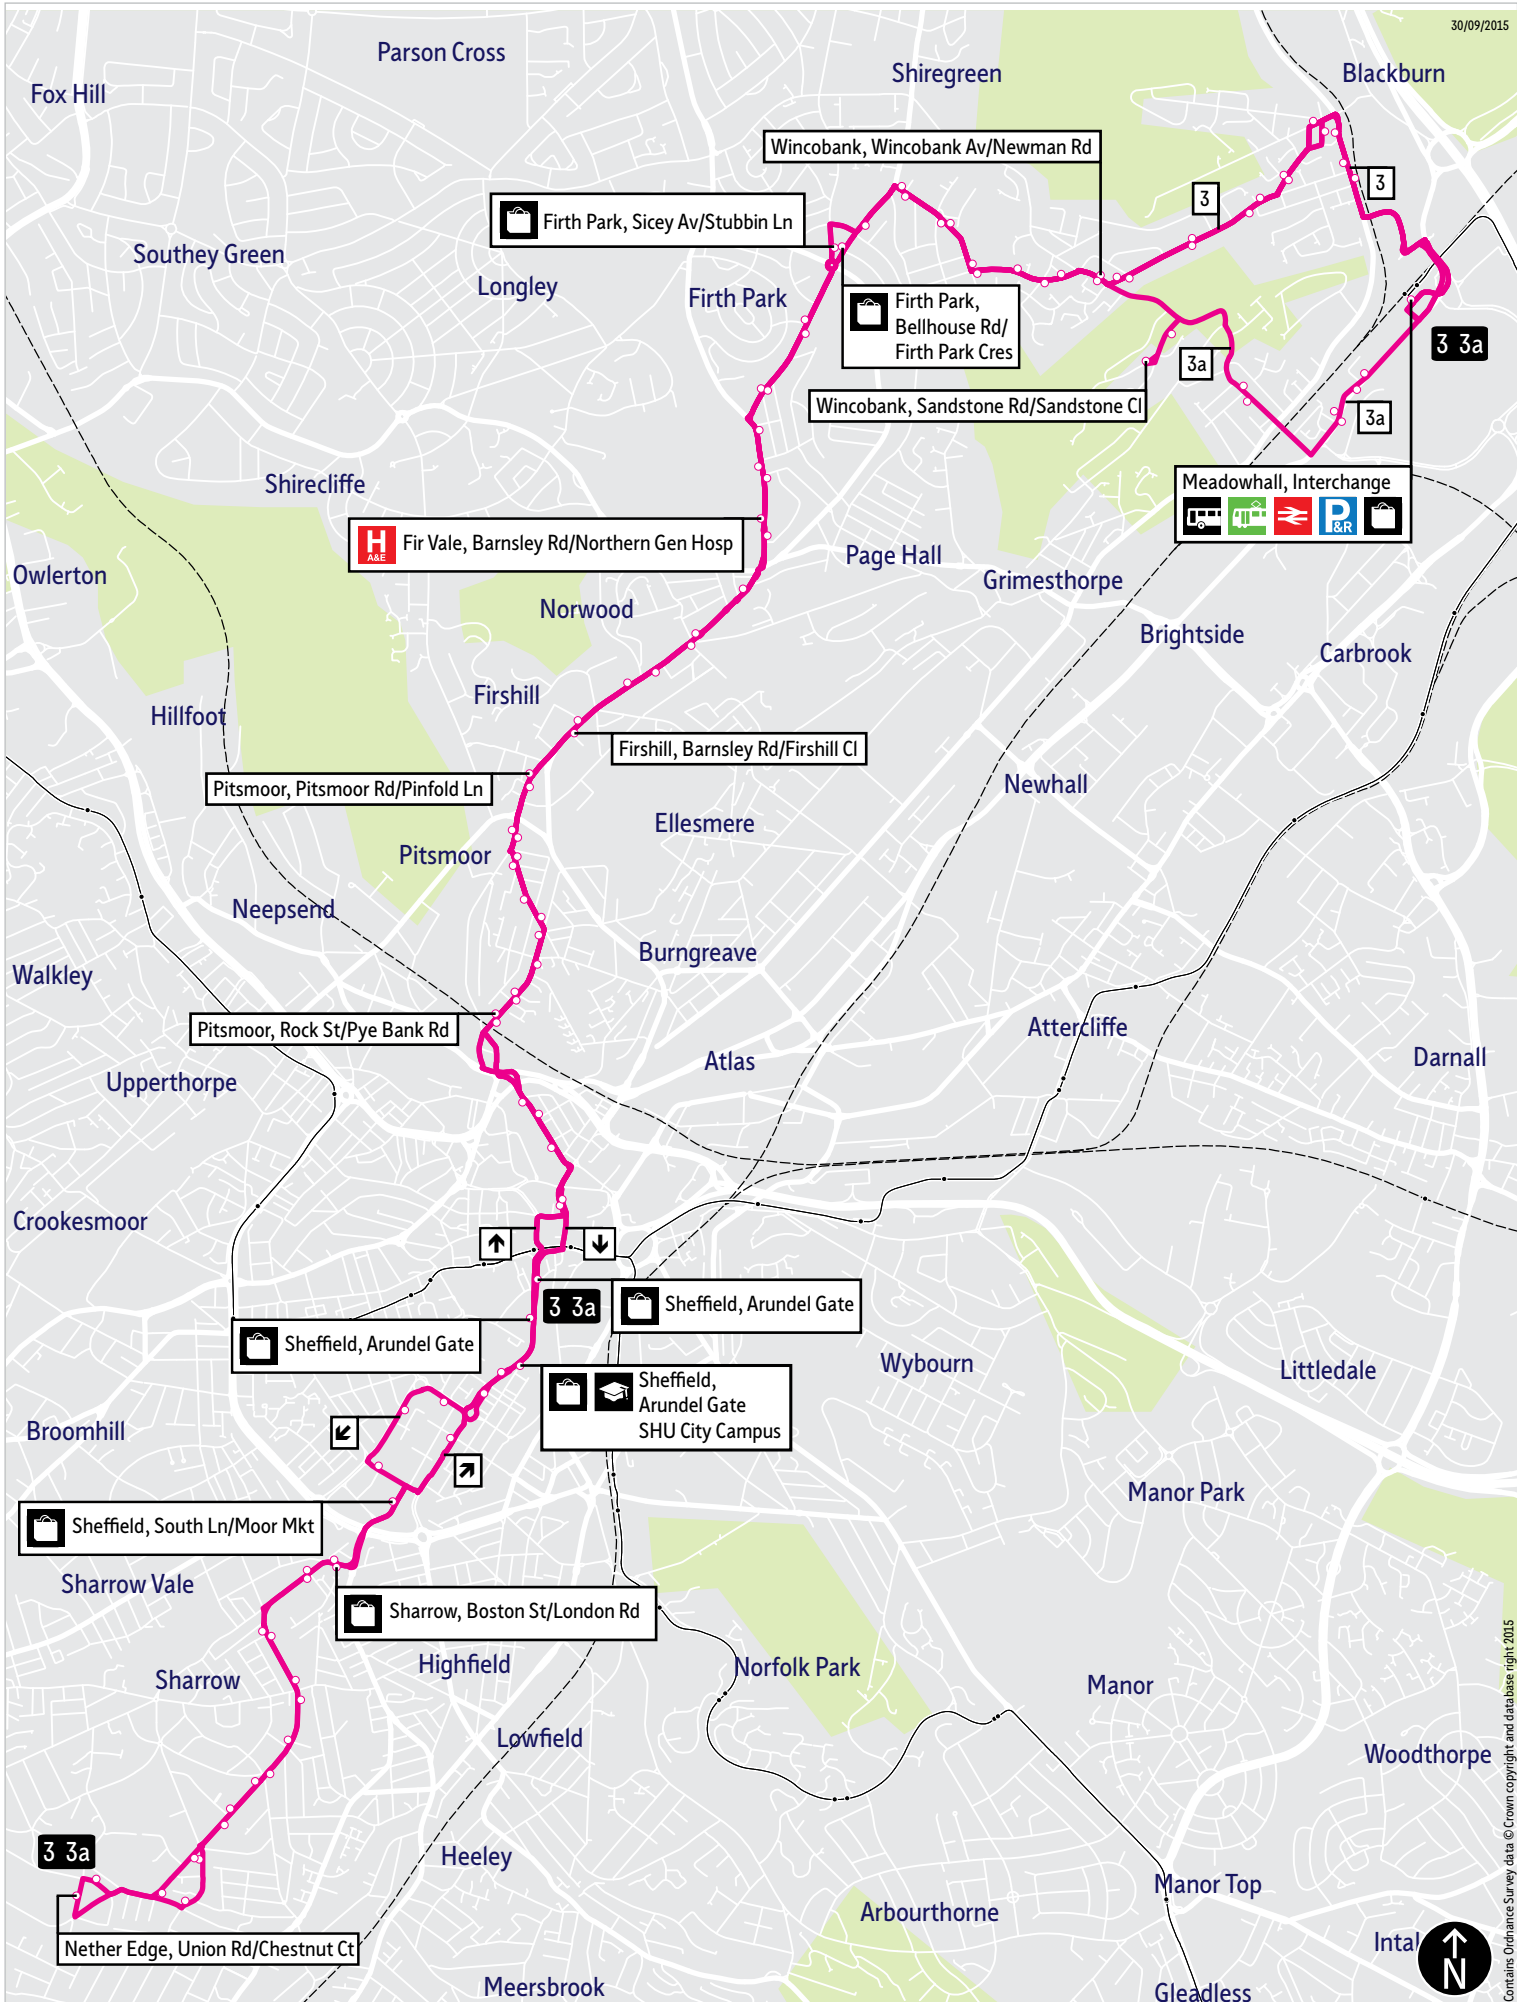

Bus service(s)

3 3a

Valid from: 28 January 2018

Areas served

Nether Edge
Sharrow
Sheffield
Pitsmoor
Firshill
Fir Vale
Firth Park
Wincobank
Meadowhall

Places on the route

-  The Moor Market
-  SHU City Campus
-  Northern General Hospital
-  
-   Meadowhall Interchange

[@TSYalerts](#)

[01709 51 51 51](tel:01709 51 51 51)

Bus route map for service 3 & 3a

30/09/2015

This map is based upon Ordnance Survey material with the permission of Ordnance Survey on behalf of the Controller of Her Majesty's Stationery Office © Crown copyright. Unauthorised reproduction infringes Crown copyright and may lead to prosecution or civil proceedings. SYPT 100030252 2015

- = Terminus point
- = Public transport
- = Shopping area
- = Bus route & stops
- = Rail line & station
- = Tram route & stop

Contains Ordnance Survey data © Crown copyright and database right 2015

Stopping points for service 3