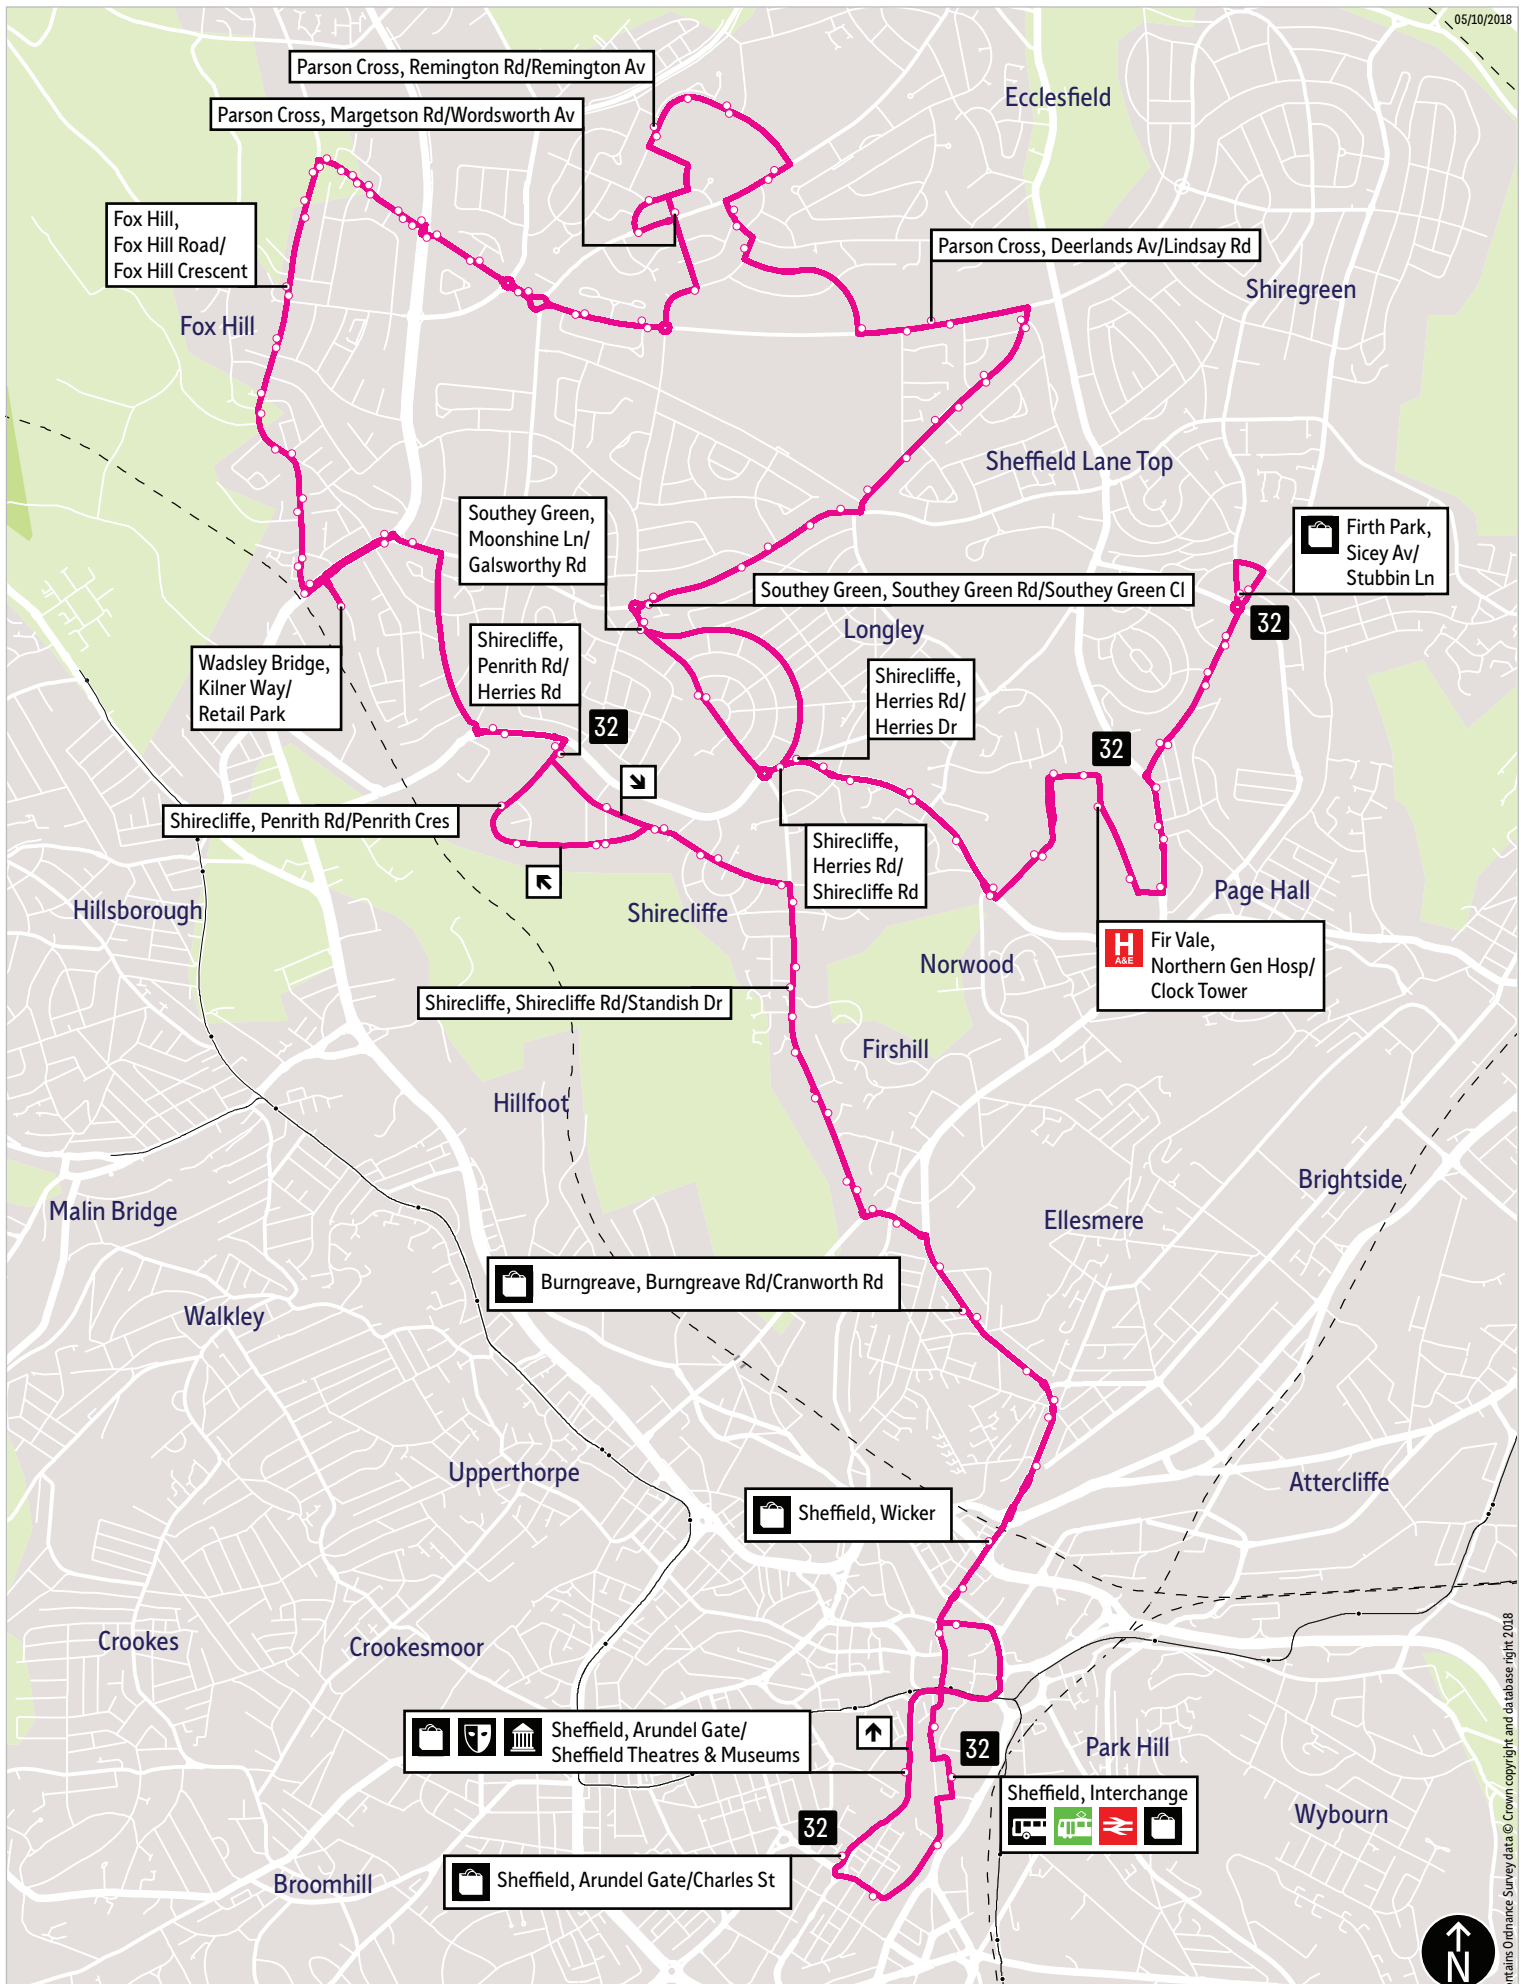

Bus route map for service 32

05/10/2018

This map is based upon Ordnance Survey material with the permission of Ordnance Survey on behalf of the Controller of Her Majesty's Stationery Office © Crown copyright. Unauthorised reproduction infringes Crown copyright and may lead to prosecution or civil proceedings. SYPTE 100030252 2018

■ = Terminus point
🚏 = Public transport
🛒 = Shopping area
🚗 = Bus route & stops
🚉 = Rail line & station
🚊 = Tram route & stop