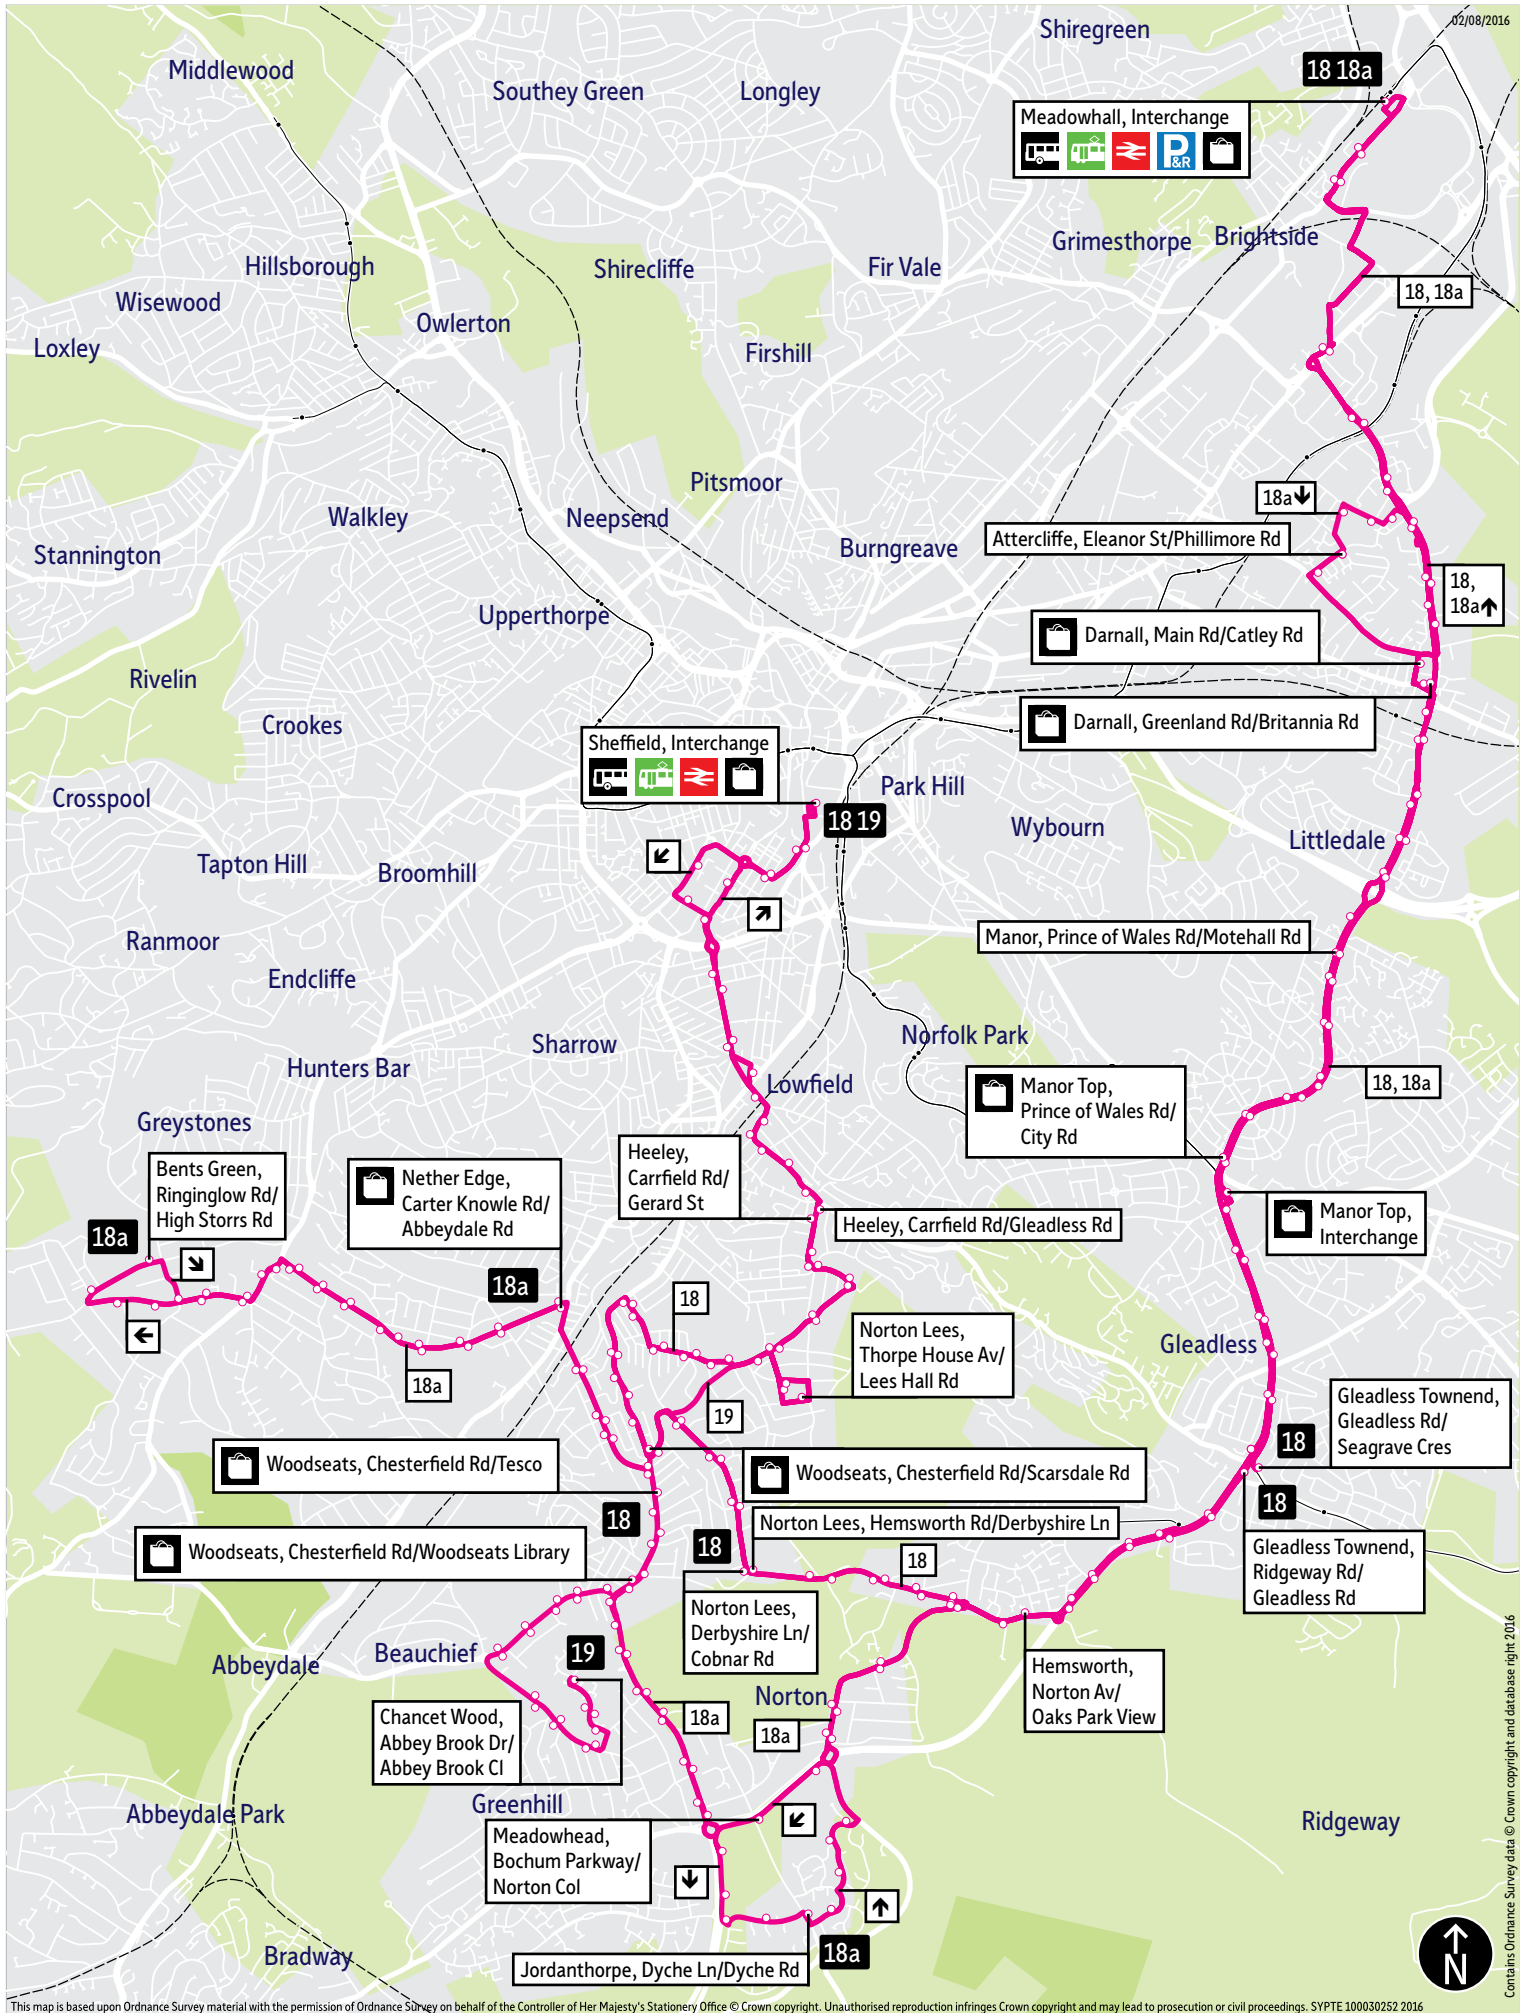

Bus route map for services 18, 18a and 19