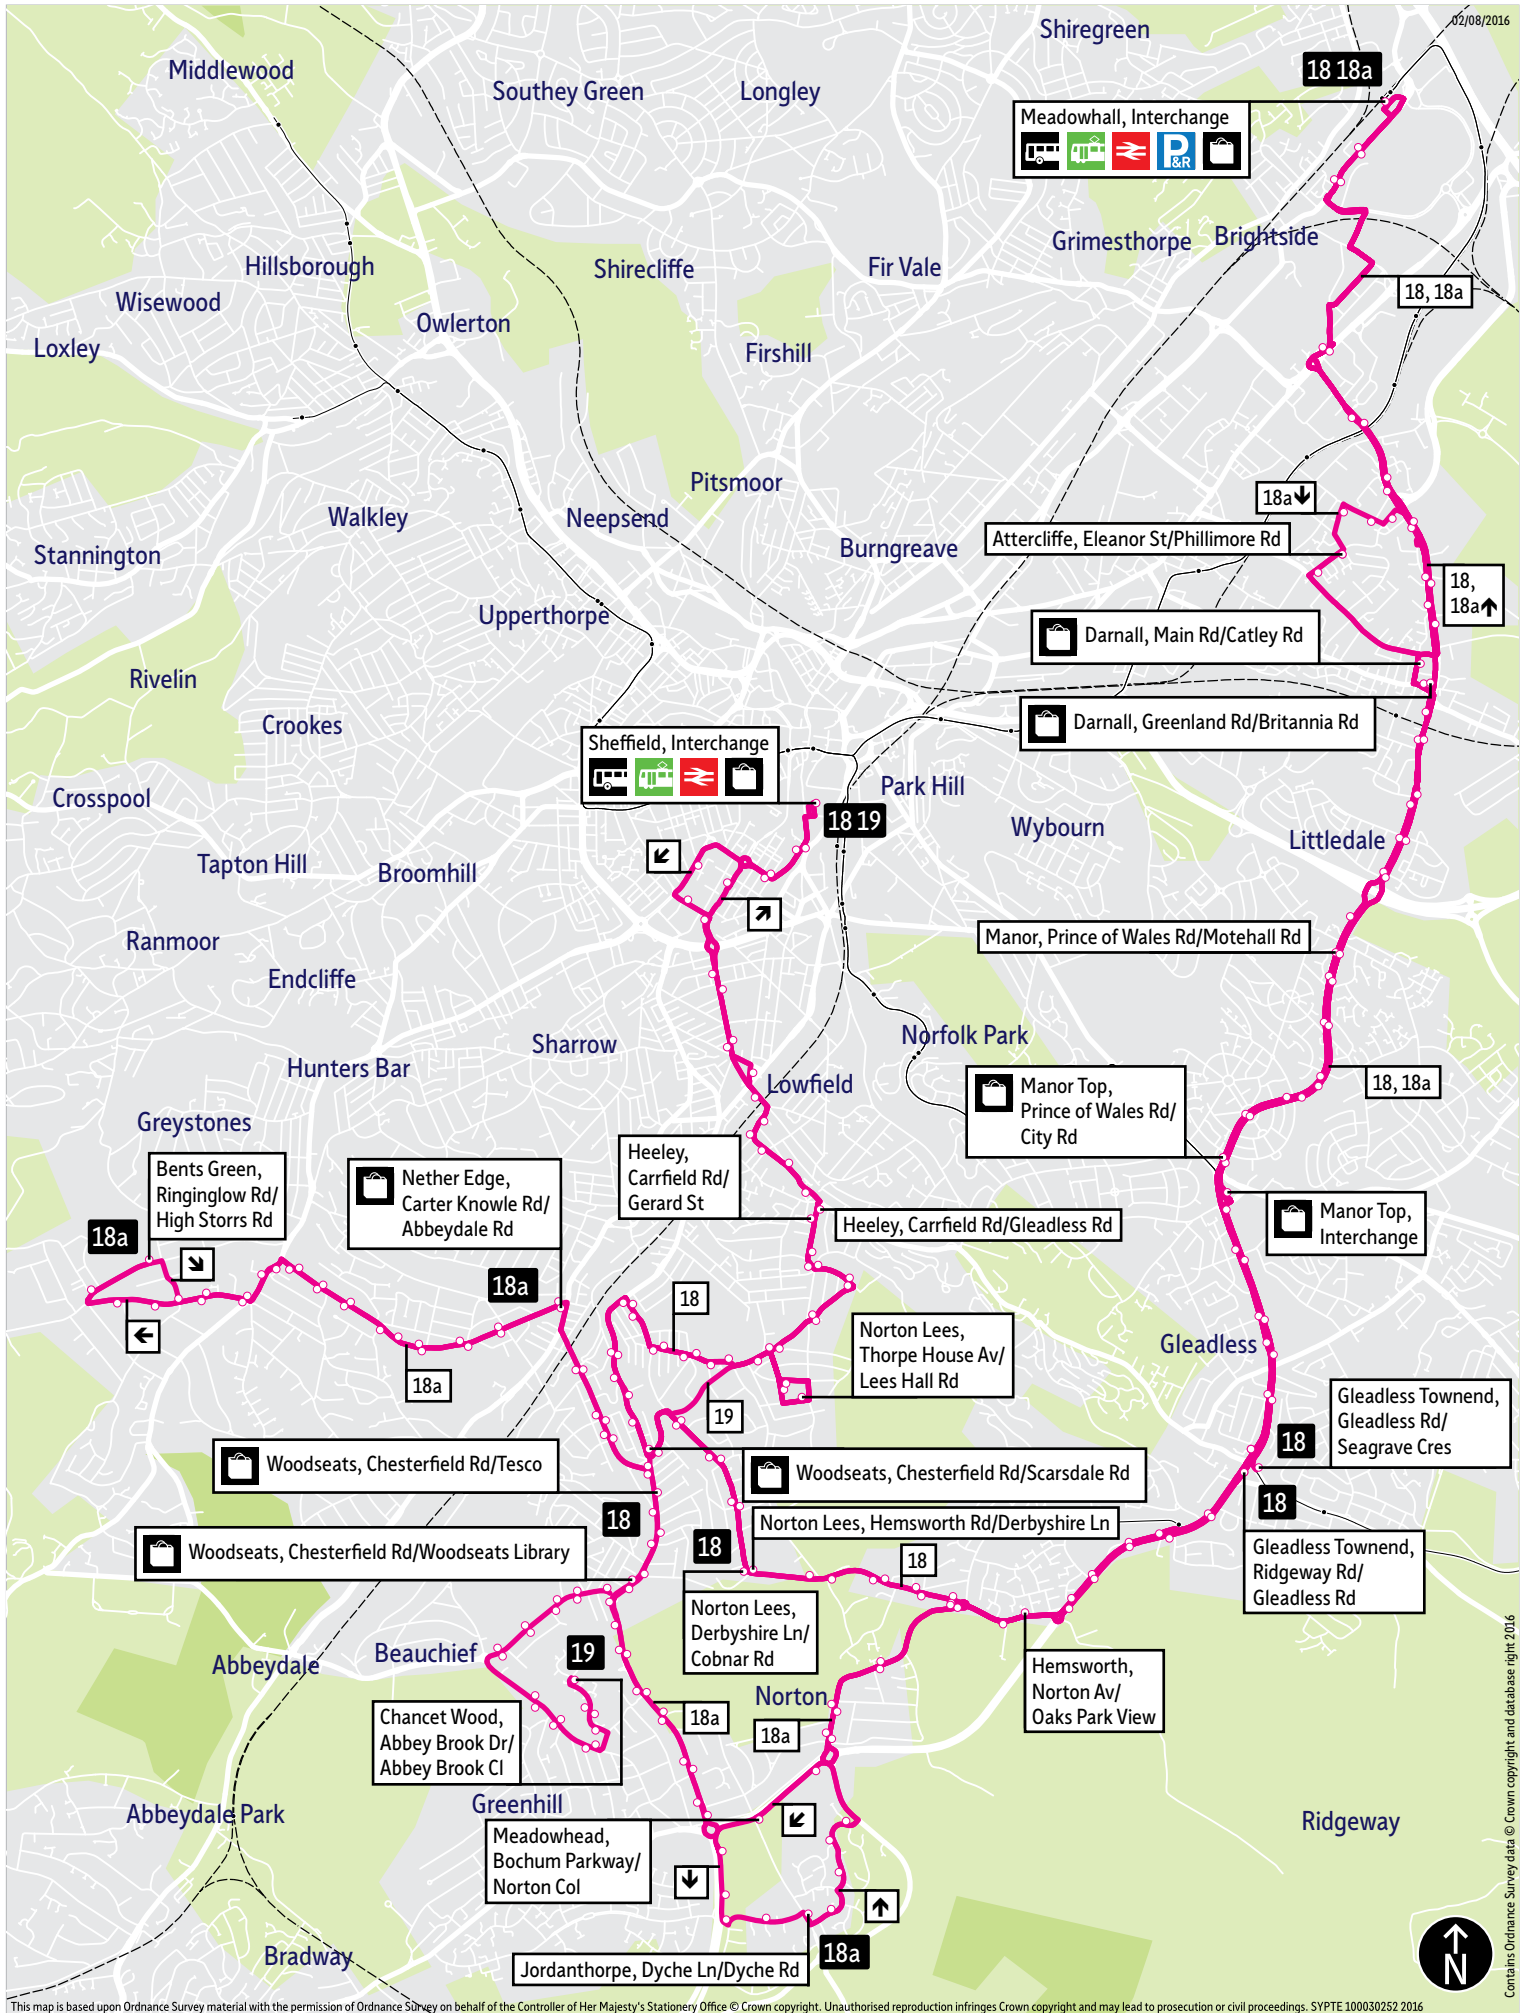

Operator(s)

How can I get more information?

TravelSouthYorkshire

@TSYalerts

01709 51 51 51

Bus route map for services 18, 18a and 19

Stopping points for service 18

Sheffield, Interchange ▶ Pond Street ▶ Furnival Street ▶ Charter Row ▶ Fitzwilliam Gate ▶ Highfield ▶ Bramall Lane ▶ Lowfield ▶ Shoreham Street ▶ Heeley ▶ Prospect Road ▶ Richards Road ▶ Carrfield Road ▶ Meersbrook ▶ Meersbrook Road ▶ Carfield Avenue ▶ Norton Lees ▶ Upper Albert Road ▶ Hollythorpe Rise ▶ Thorpe House Avenue ▶ Thorpe House Road ▶ Upper Albert Road ▶ Norton Lees Road ▶ Derbyshire Lane ▶ Heeley ▶ Chesterfield Road ▶ Woodseats ▶ Norton Lees ▶ Derbyshire Lane ▶ Hemsworth Road ▶ Norton ▶ Hemsworth ▶ Norton Avenue ▶ Herdings ▶ Gleadless Townend ▶ Ridgeway Road ▶ Gleadless ▶ Manor Top ▶ Prince Of Wales Road ▶ Manor ▶ Darnall Littledale ▶ Darnall ▶ Greenland Road ▶ Carbrook ▶ Broughton Lane ▶ Attercliffe Common ▶ Dunlop Street ▶ Meadowhall Drive ▶ Meadowhall Road ▶ Meadowhall, Interchange

Meadowhall, Interchange ▶ Meadowhall Road ▶ Meadowhall Drive ▶ Carbrook ▶ Dunlop Street ▶ Attercliffe Common ▶ Broughton Lane ▶ Darnall ▶ Greenland Road ▶ Main Road ▶ Prince Of Wales Road ▶ Darnall Littledale ▶ Manor ▶ Manor Top Interchange ▶ Ridgeway Road ▶ Gleadless ▶ Gleadless Townend ▶ Norton Avenue ▶ Herdings ▶ Hemsworth ▶ Hemsworth Road ▶ Norton ▶ Norton Lees ▶ Derbyshire Lane ▶ Woodseats ▶ Scarsdale Road ▶ Chesterfield Road ▶ Norton Lees ▶ Derbyshire Lane ▶ Norton Lees Road ▶ Hollythorpe Rise ▶ Thorpe House Avenue ▶ Thorpe House Road ▶ Upper Albert Road ▶ Meersbrook ▶ Carfield Avenue ▶ Albert Road ▶ Heeley ▶ Carrfield Road ▶ Richards Road ▶ Spencer Road ▶ Prospect Road ▶ Lowfield ▶ Myrtle Road ▶ Highfield ▶ Bramall Lane ▶ Eyre Street ▶ Furnival Street ▶ Paternoster Row ▶ Sheffield, Interchange