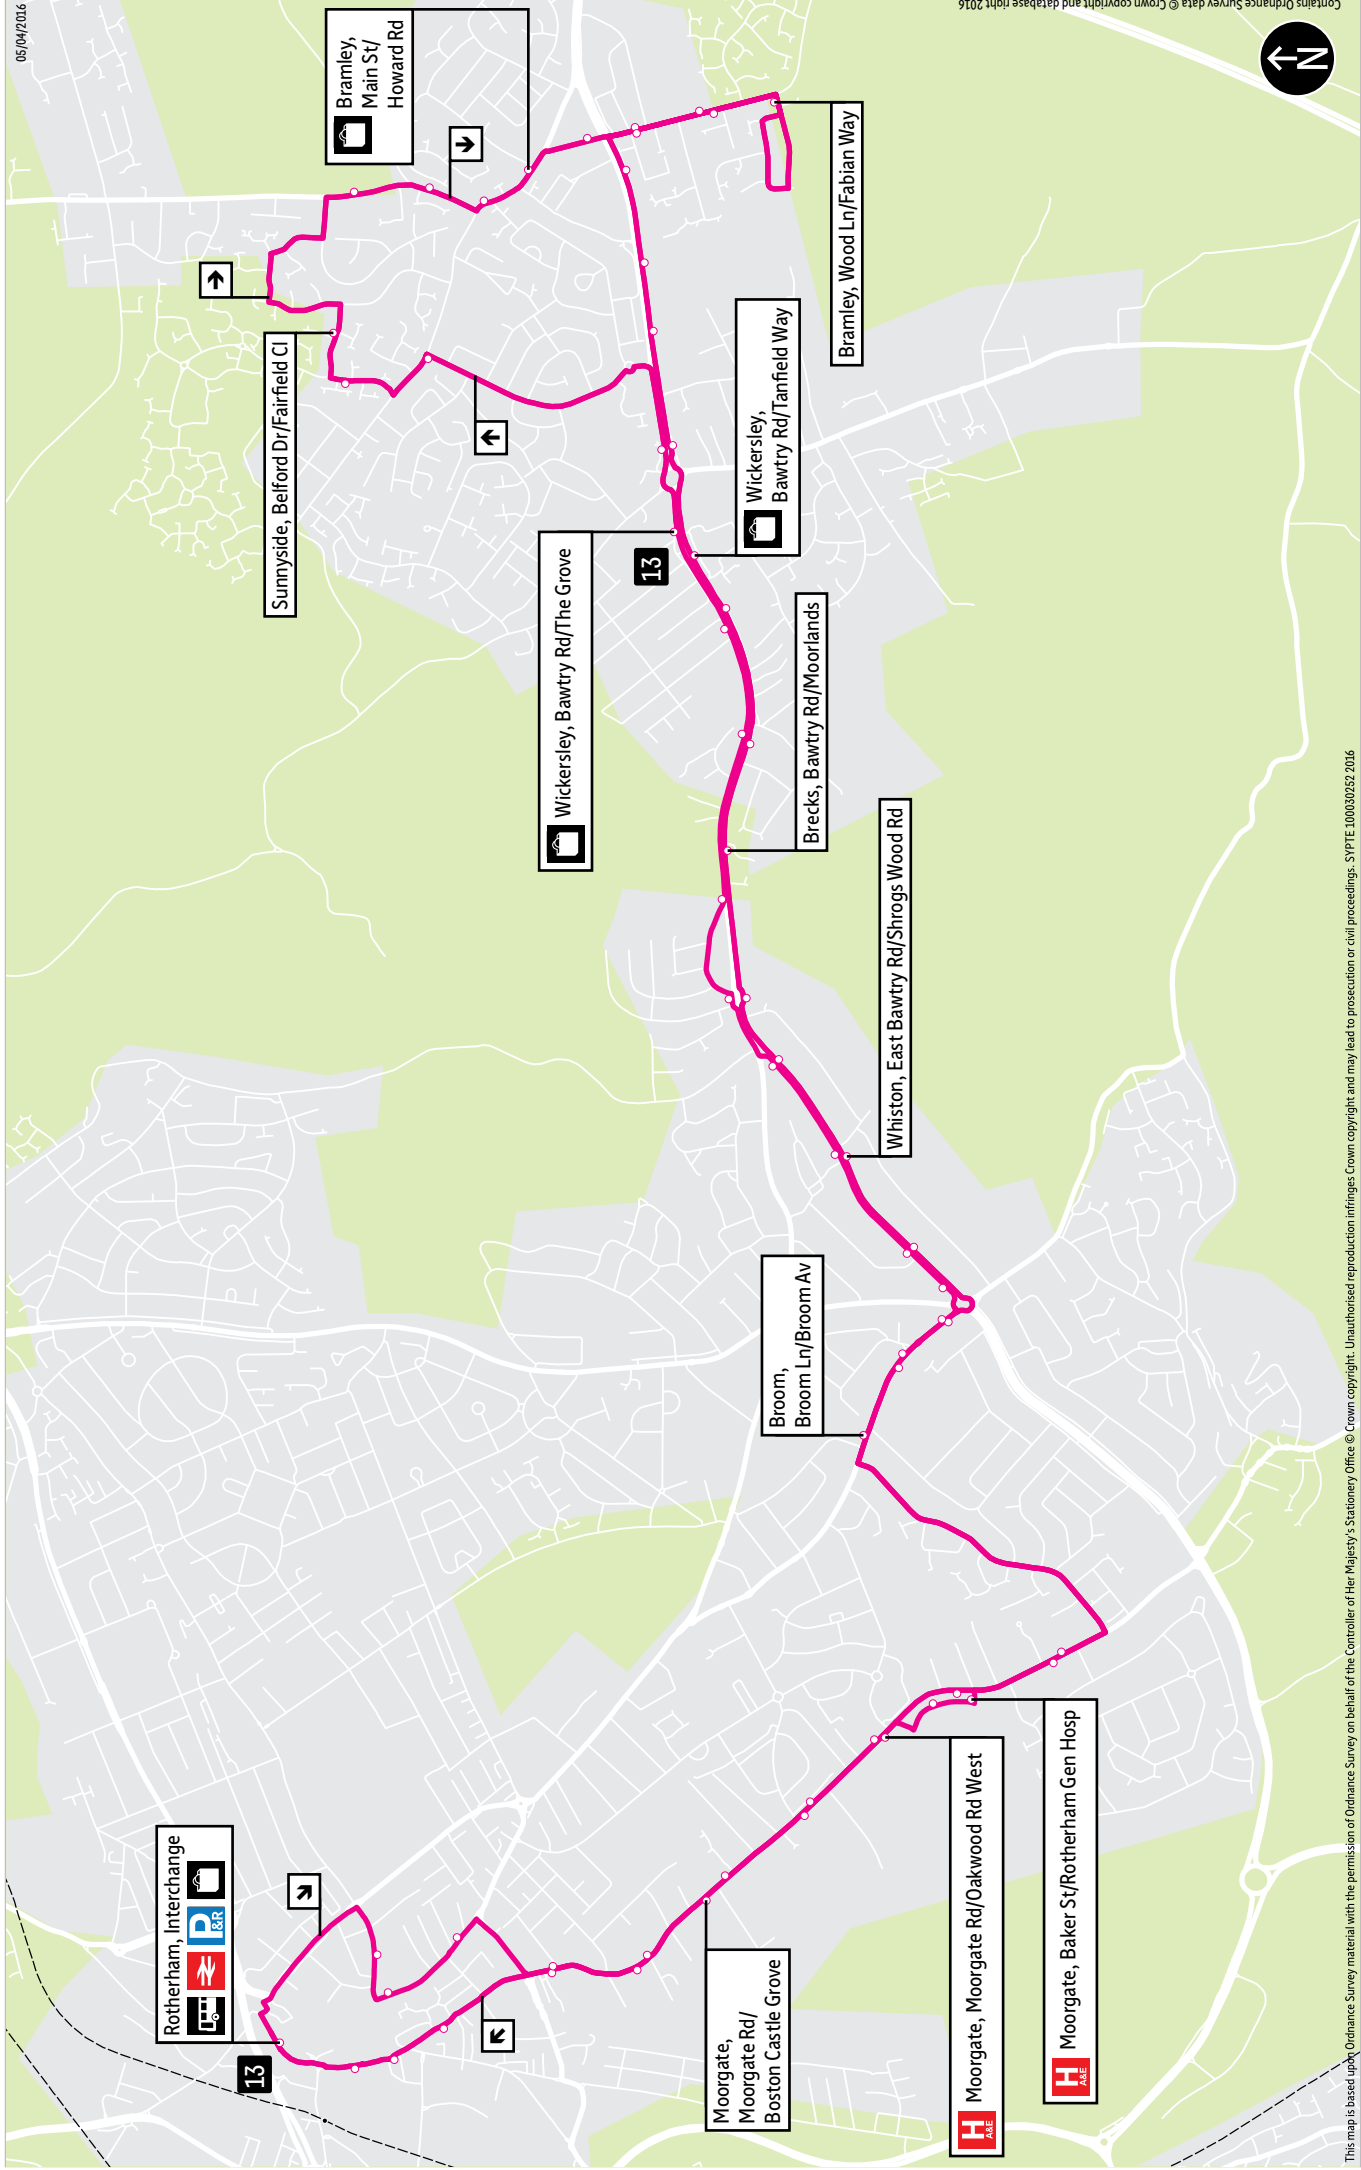

Bus route map for service 13 (First)

Contains Ordnance Survey data © Crown copyright and database right 2016

- = Terminus point
- = Public transport
- = Shopping area
- = Bus route & stops
- = Rail line & station
- = Tram route & stop