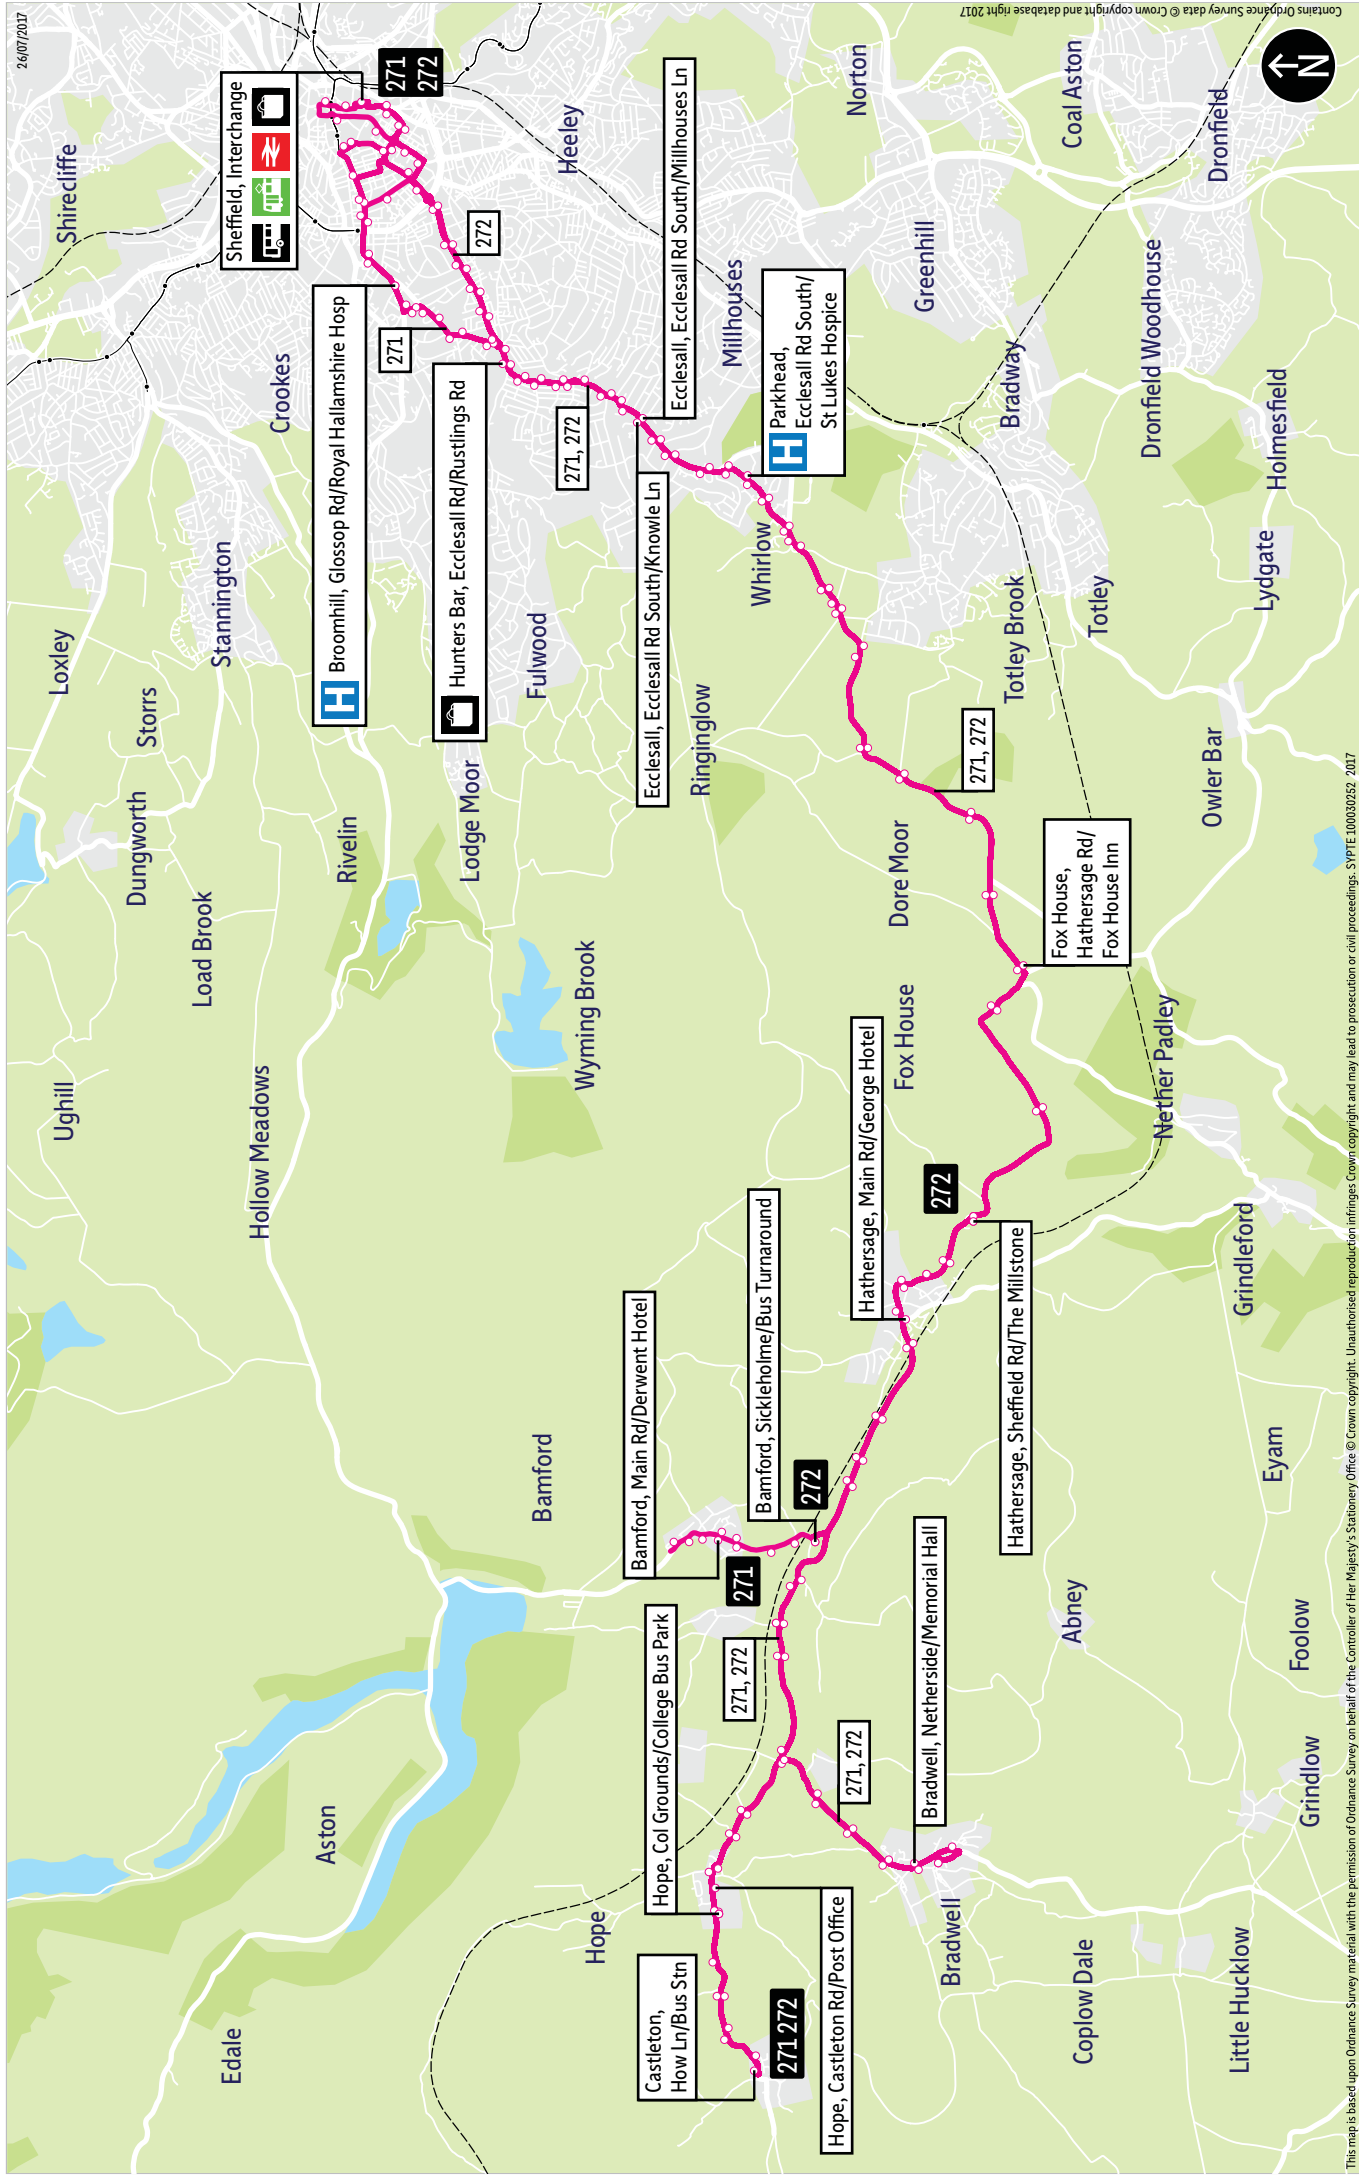

Bus route map for services 271 and 272

26/07/2017

= Terminus point
= Shopping area
= Bus route & stops
= Rail line & station
= Tram route & stop

Contains Ordnance Survey data © Crown copyright and database right 2017