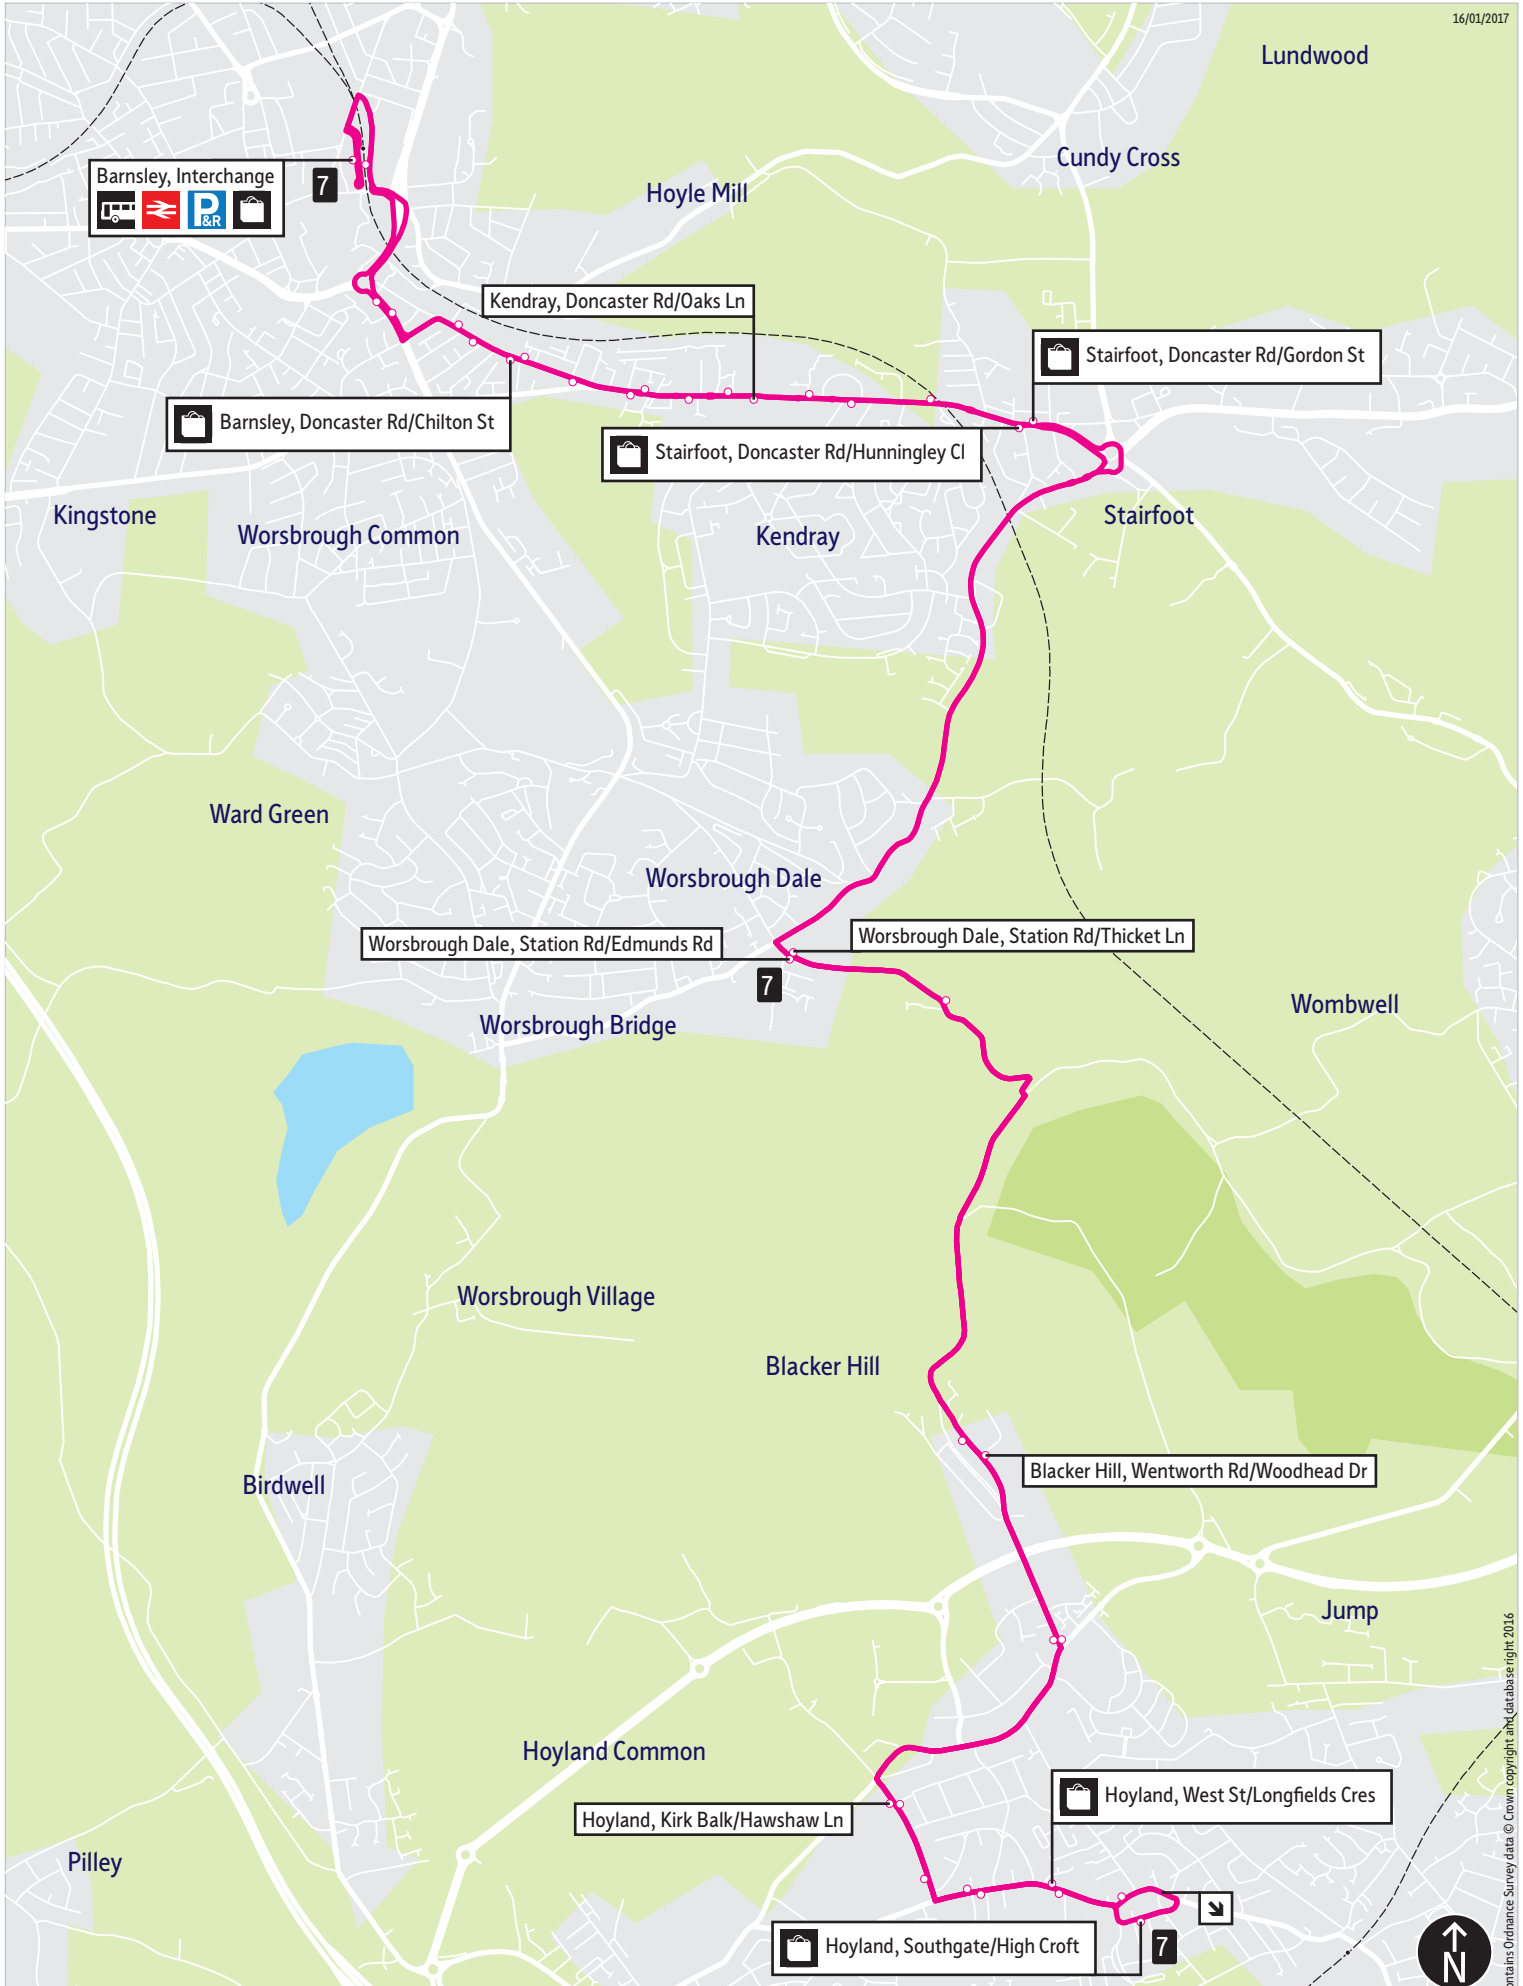

Bus route map for service 7

16/01/2017

■ = Terminus point
🚏 = Public transport
🛒 = Shopping area
🚚 = Bus route & stops
—+— = Rail line & station
—○— = Tram route & stop