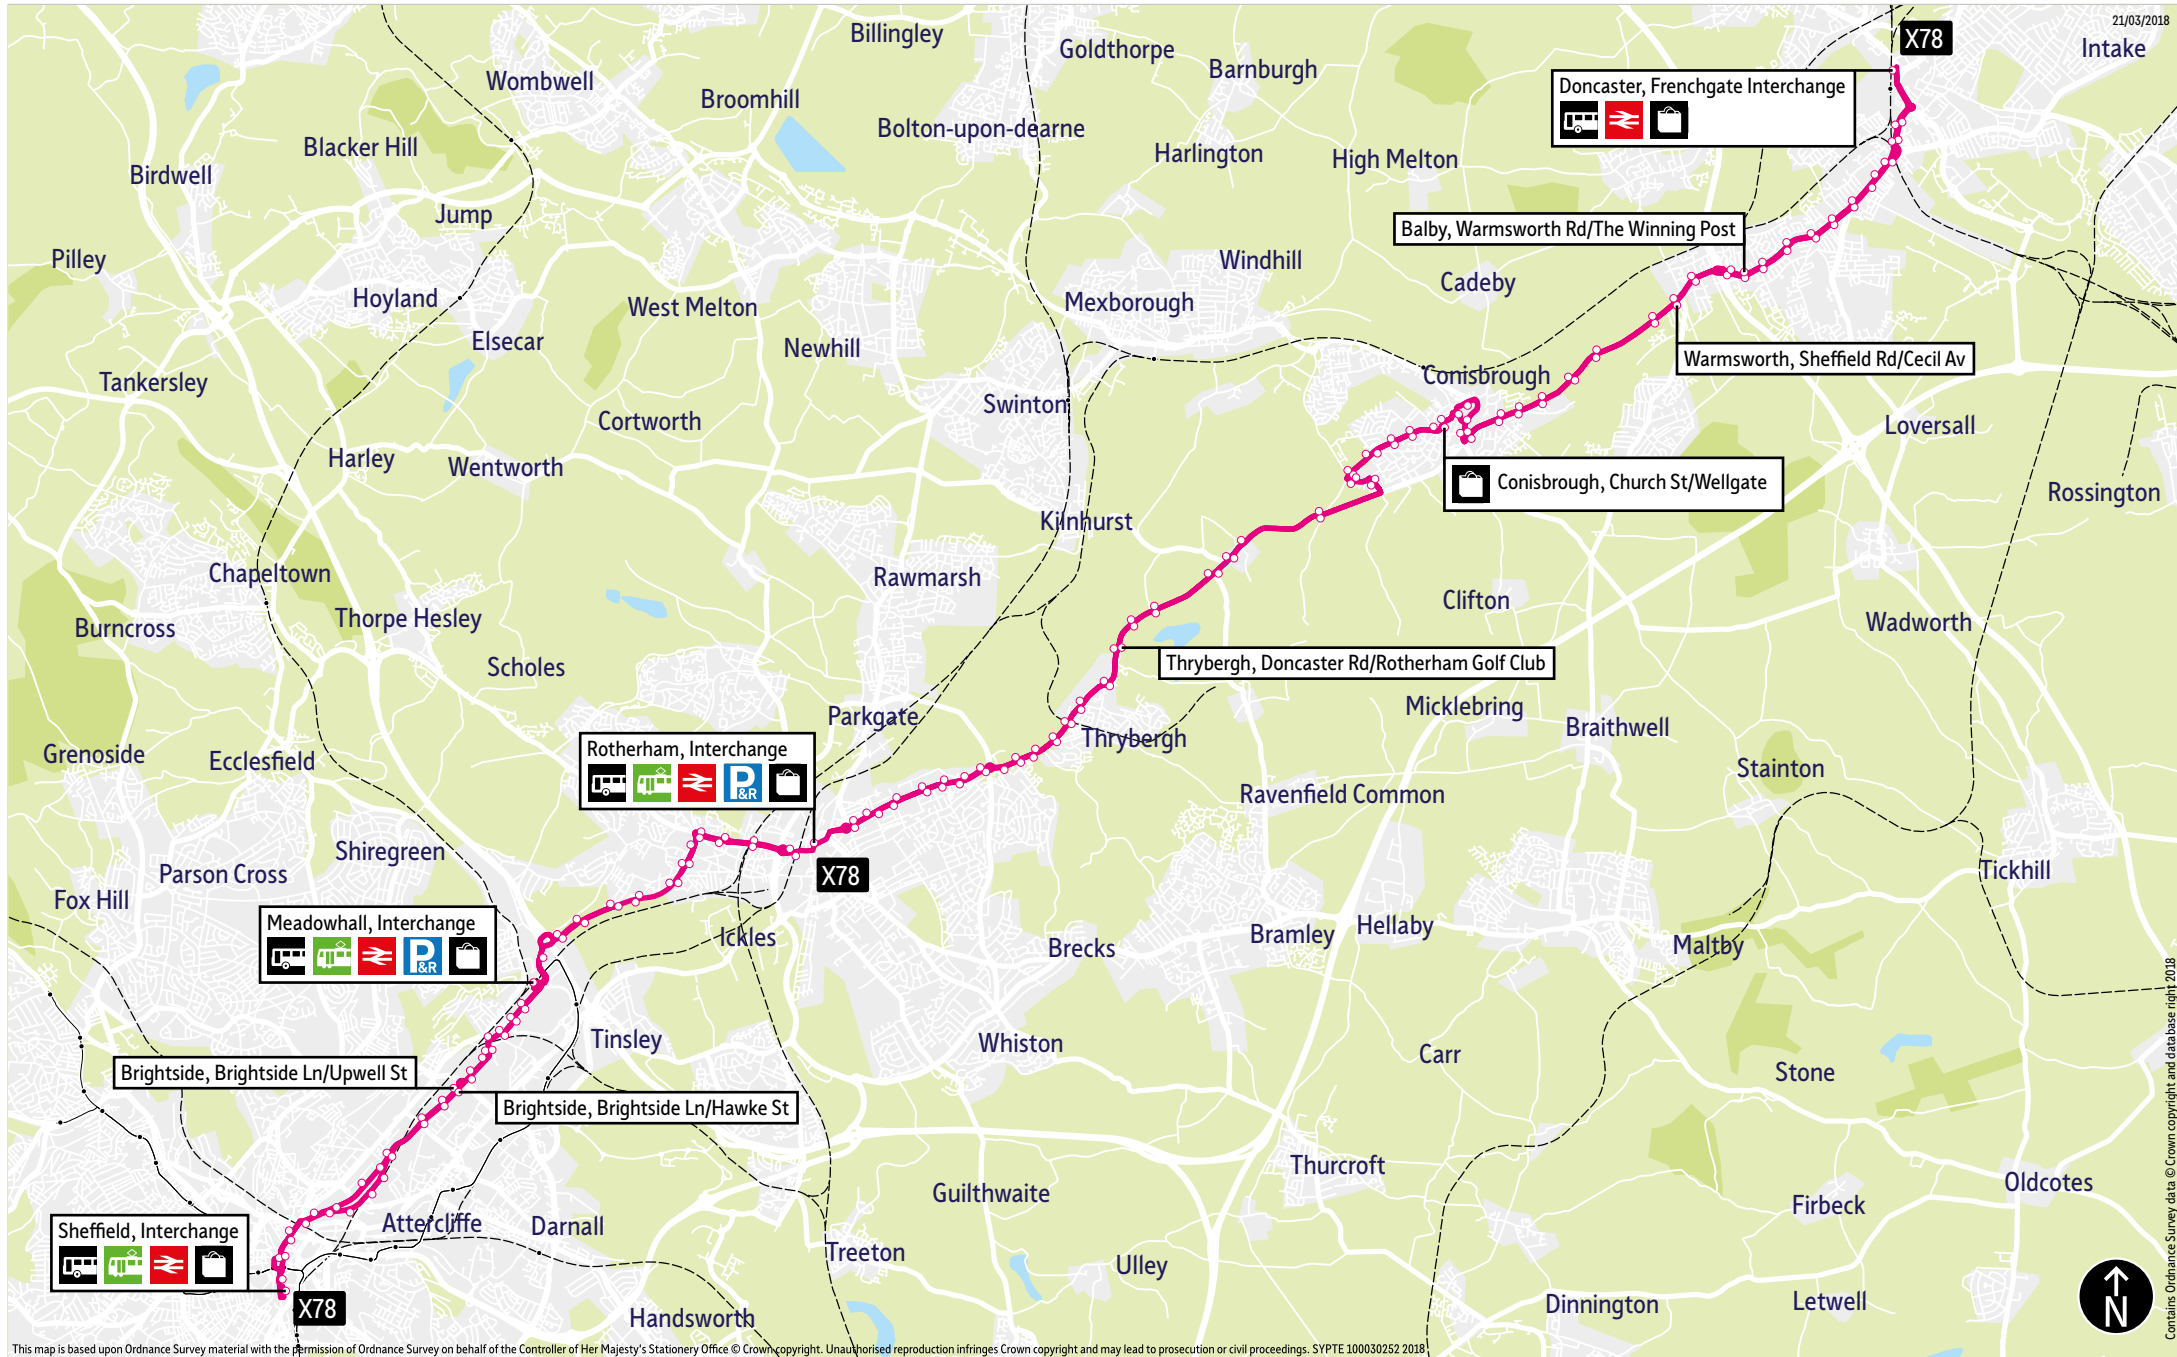

Bus route map for service X78

21/03/2018

- = Terminus point
- = Public transport
- = Shopping area
- = Bus route & stops
- = Rail line & station
- = Tram route & stop

Contains Ordnance Survey data © Crown copyright and database right 2018