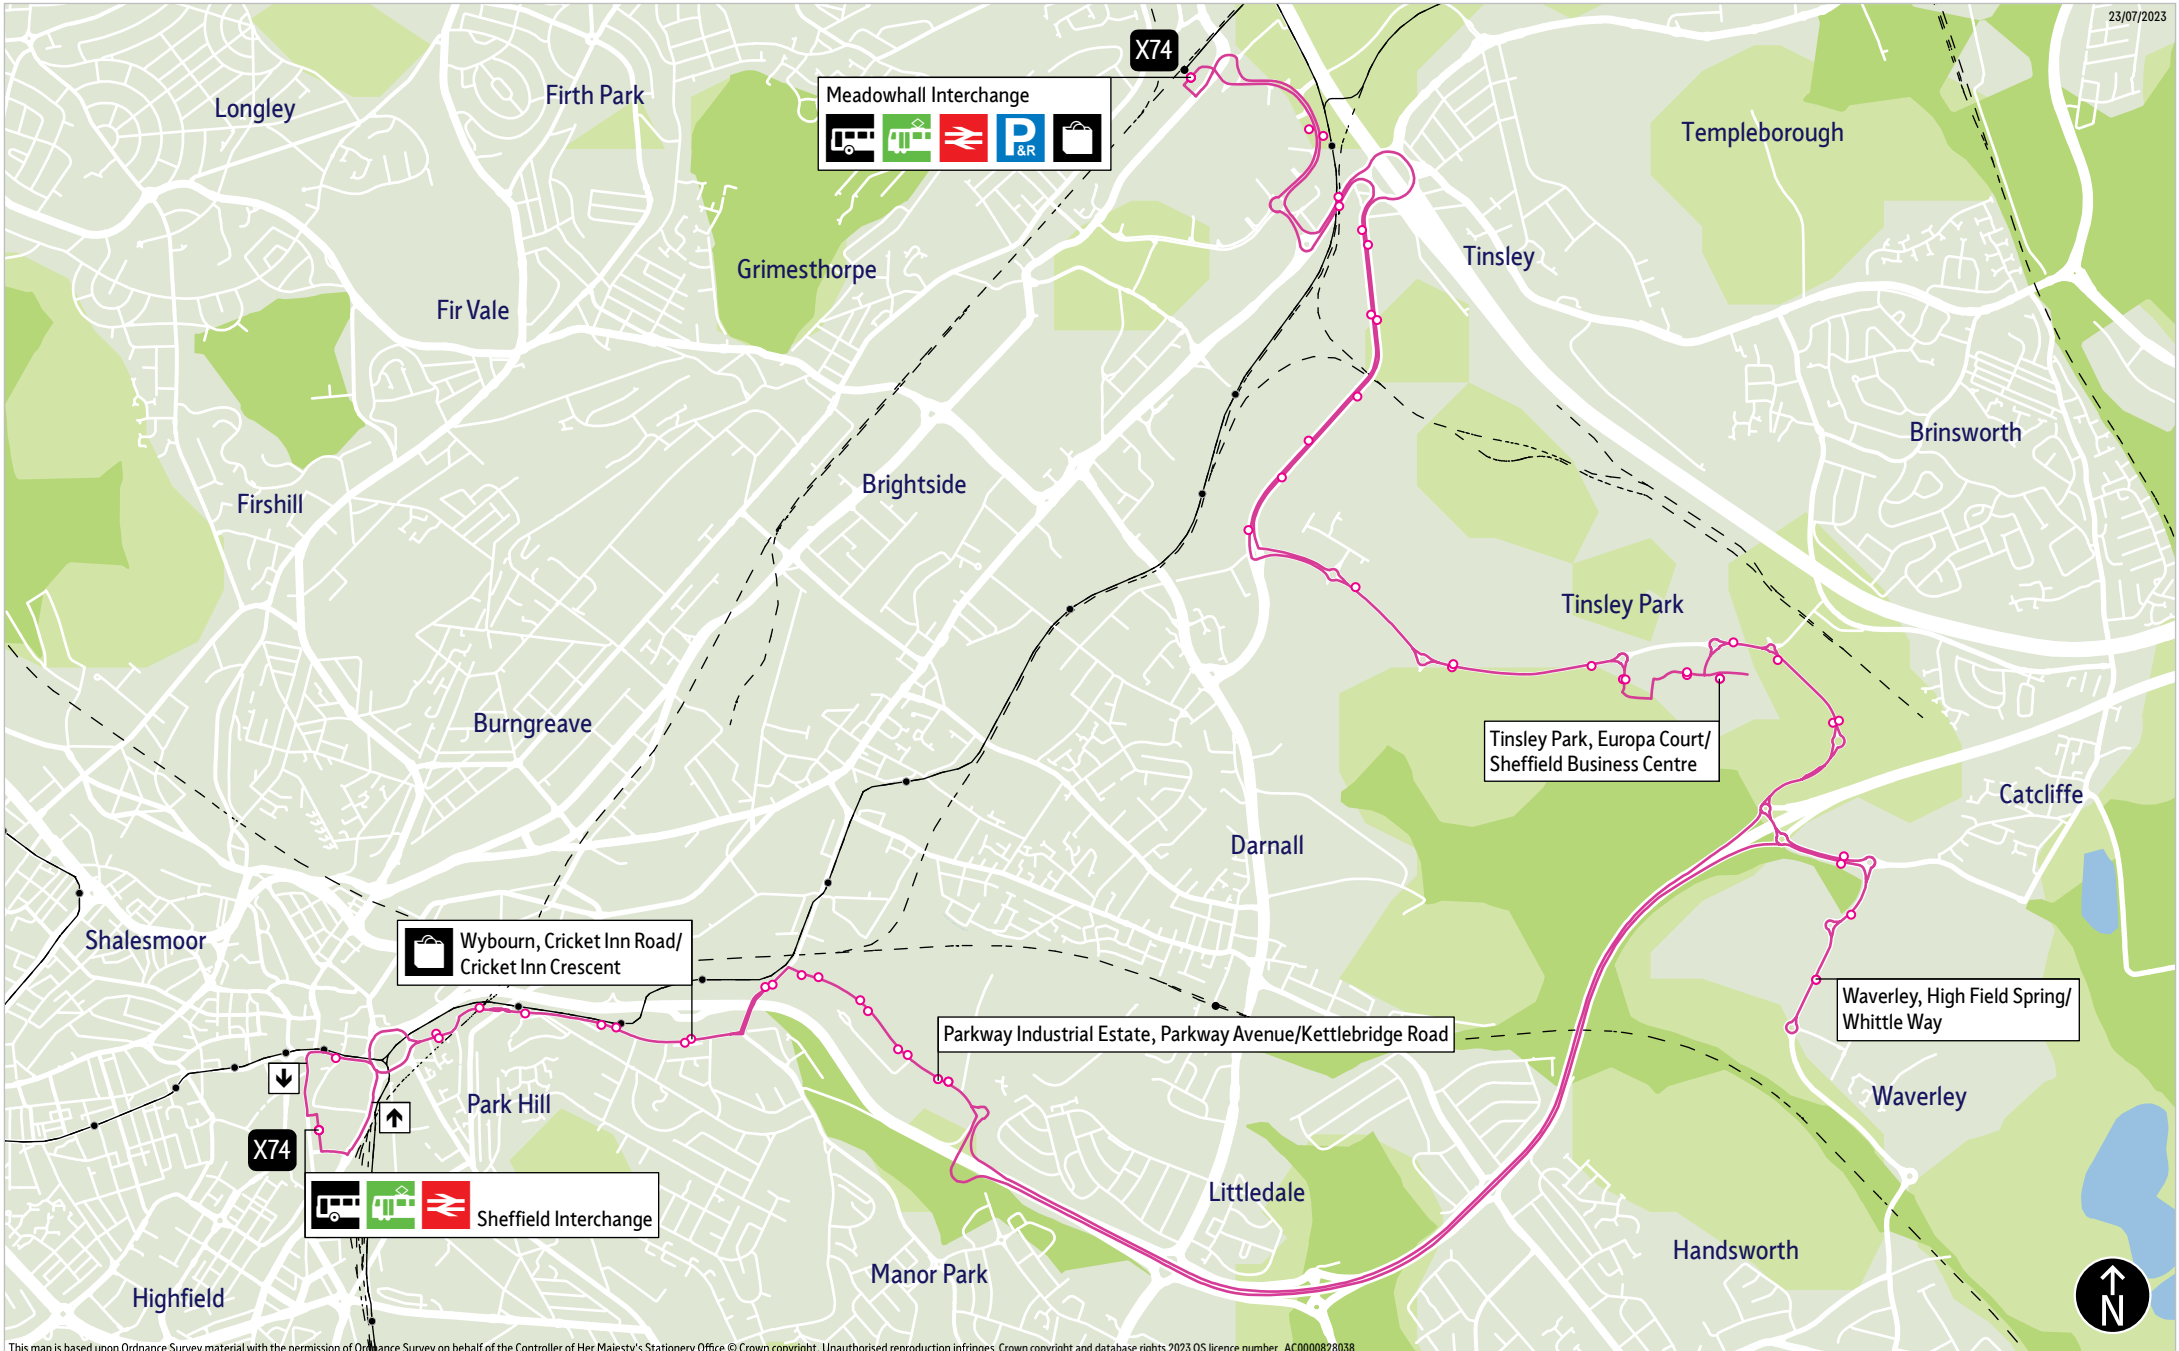

Bus route map for service X74

23/07/2023

- = Terminus point
- = Public transport
- = Shopping area
- = Bus route & stops
- = Rail line & station
- = Tram route & stop