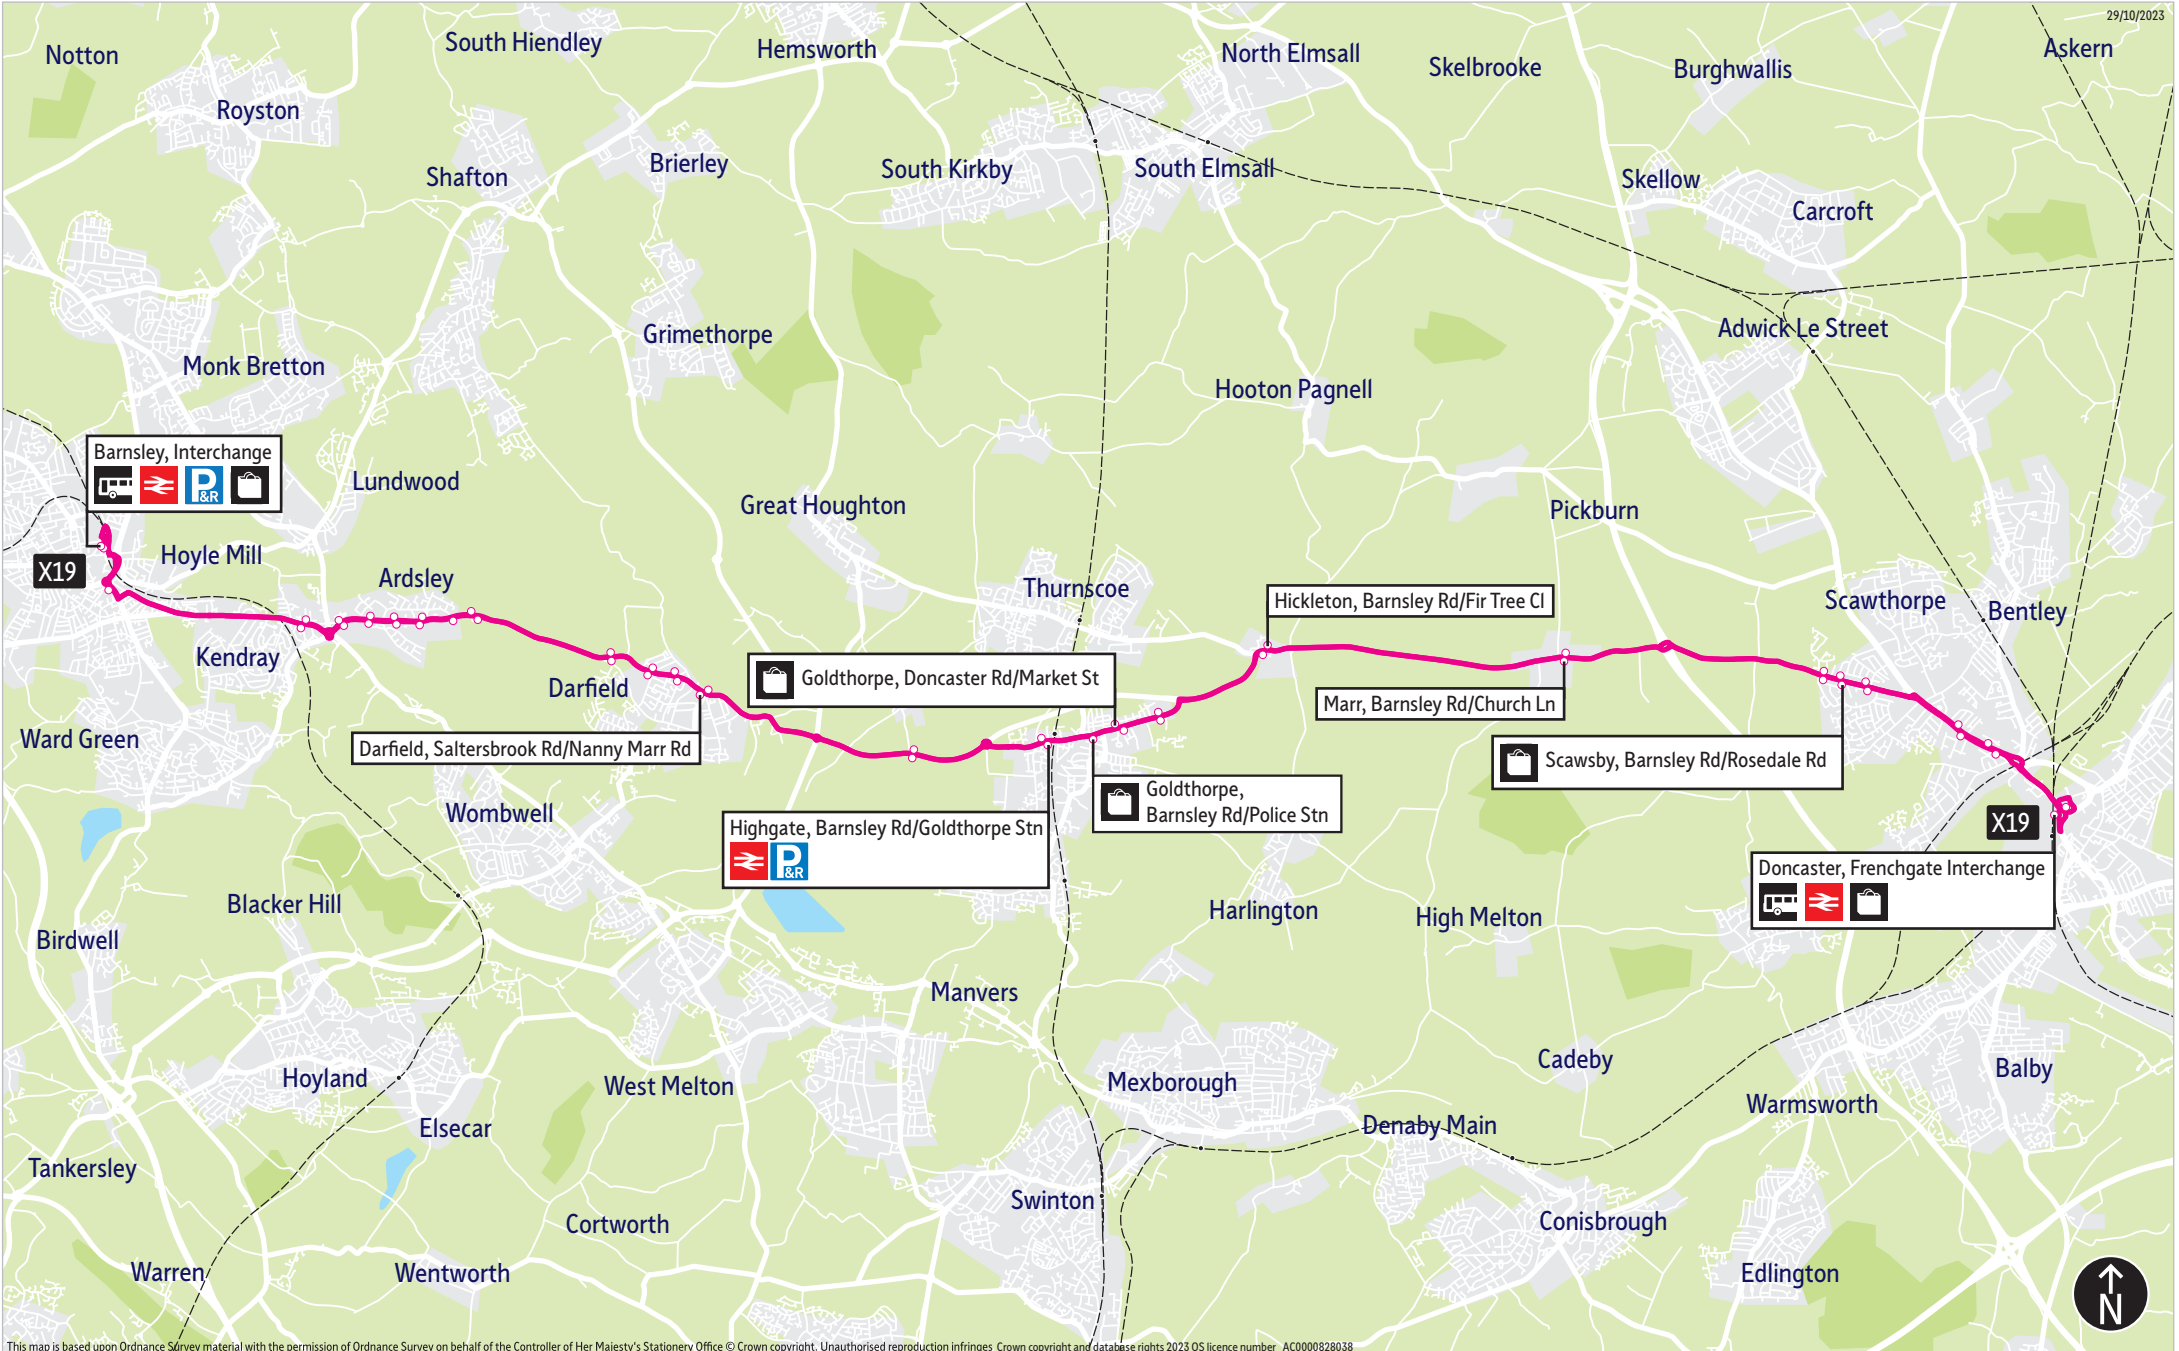

Bus route map for service X19

29/10/2023

= Terminus point

 = Public transport
 = Shopping area
 = Bus route & stops
 = Rail line & station
 = Tram route & stop