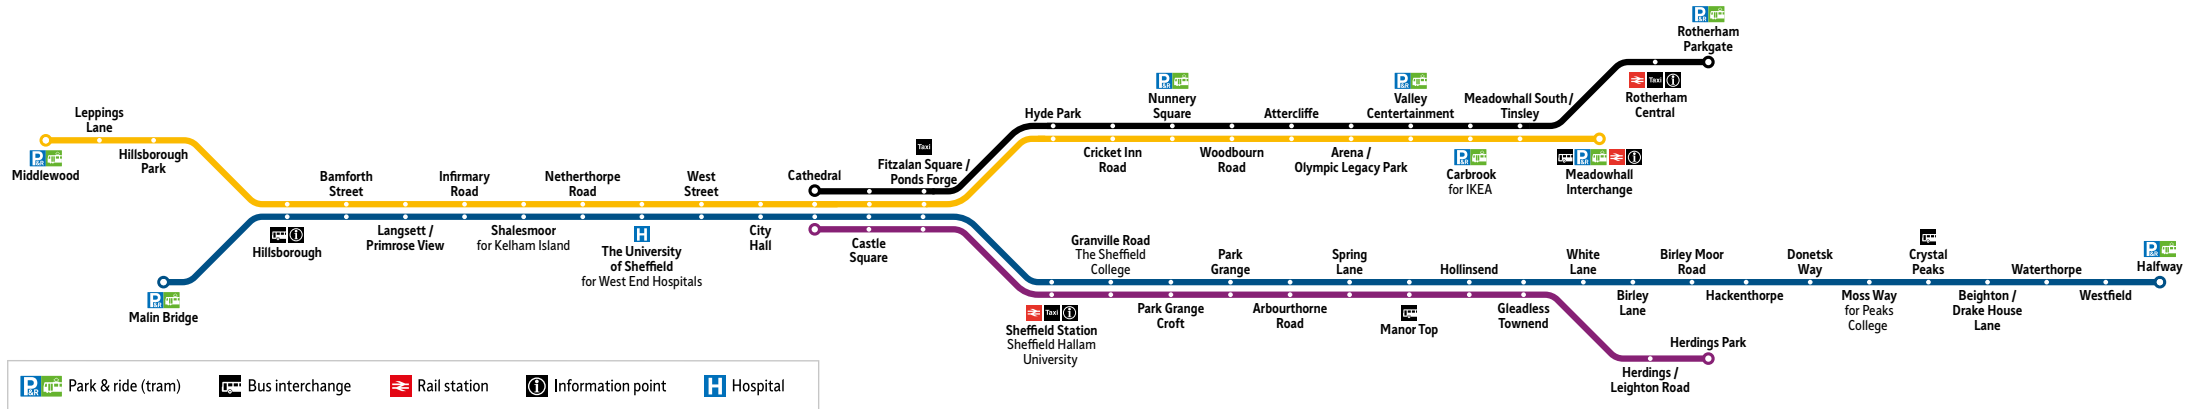

Tram & Train Tram network map

About this guide

South Yorkshire Supertram serves Sheffield and Rotherham with a network linking eight park and ride sites with:

- The City Centre
- Rail Stations
- Shopping Areas
- Universities
- The Cathedral
- Many popular Sports and Entertainment venues

Please visit www.travelsouthyorkshire.com/en-GB/supertram/home for more information on:

Downloading The Ticketing App

Planning Your Journey

Ticket Information

Choose from a wide range of daily, weekly and monthly options. We offer combination tickets with other modes of public transport, as well as park and ride options.

Park & Ride Information

Our Park & Ride sites are located across Sheffield, open 24 hours, 7 days a week. With over 1,800 parking spaces and free parking, take the stress out of your journey.

Plan your Day

visit www.travelsouthyorkshire.com/en-GB/supertram/home where you can find detailed information about Supertram routes, timetables and service disruptions.