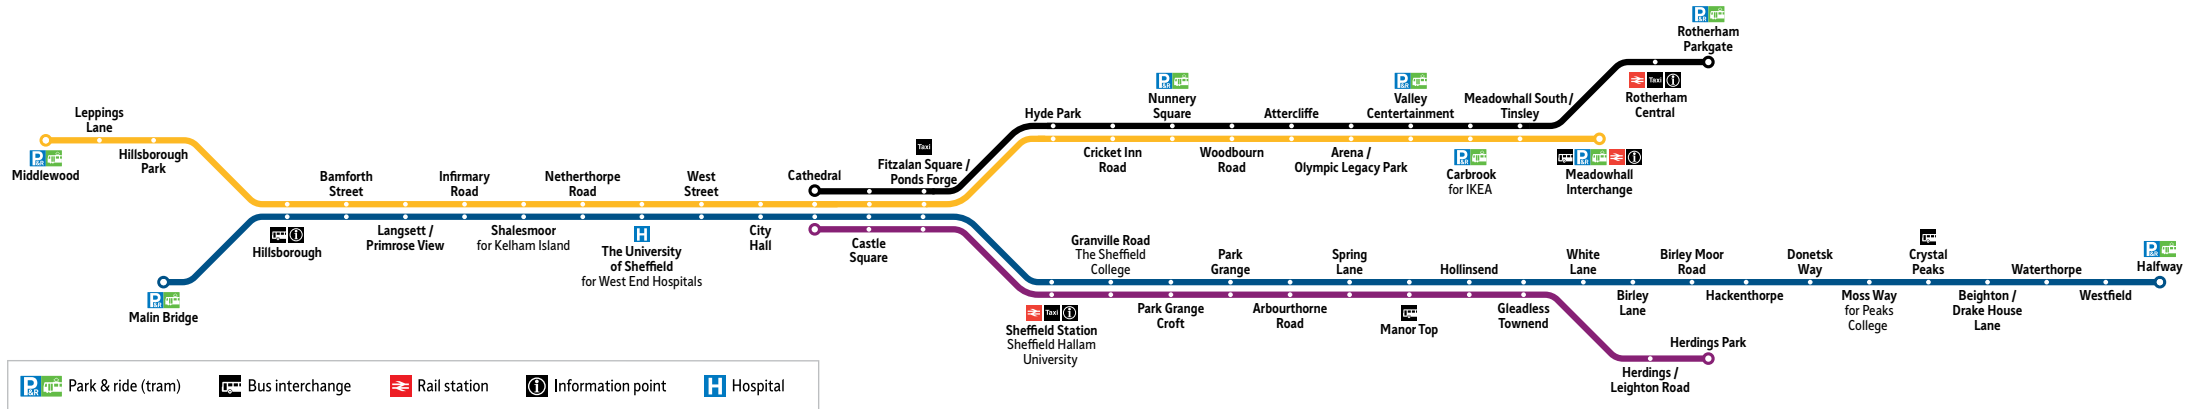

Tram & Train Tram network map

About this guide

South Yorkshire Supertram serves Sheffield and Rotherham with a network linking eight park and ride sites with:

- The City Centre
- Rail Stations
- Shopping Areas
- Universities
- The Cathedral
- Many popular Sports and Entertainment venues

Please visit www.travelsouthyorkshire.com/en-GB/supertram/home for more information on:

Downloading The Ticketing App

Planning Your Journey

Ticket Information

Choose from a wide range of daily, weekly and monthly options. We offer combination tickets with other modes of public transport, as well as park and ride options.

Park & Ride Information

Our Park & Ride sites are located across Sheffield, open 24 hours, 7 days a week. With over 1,800 parking spaces and free parking, take the stress out of your journey.

Plan your Day

visit www.travelsouthyorkshire.com/en-GB/supertram/home where you can find detailed information about Supertram routes, timetables and service disruptions.