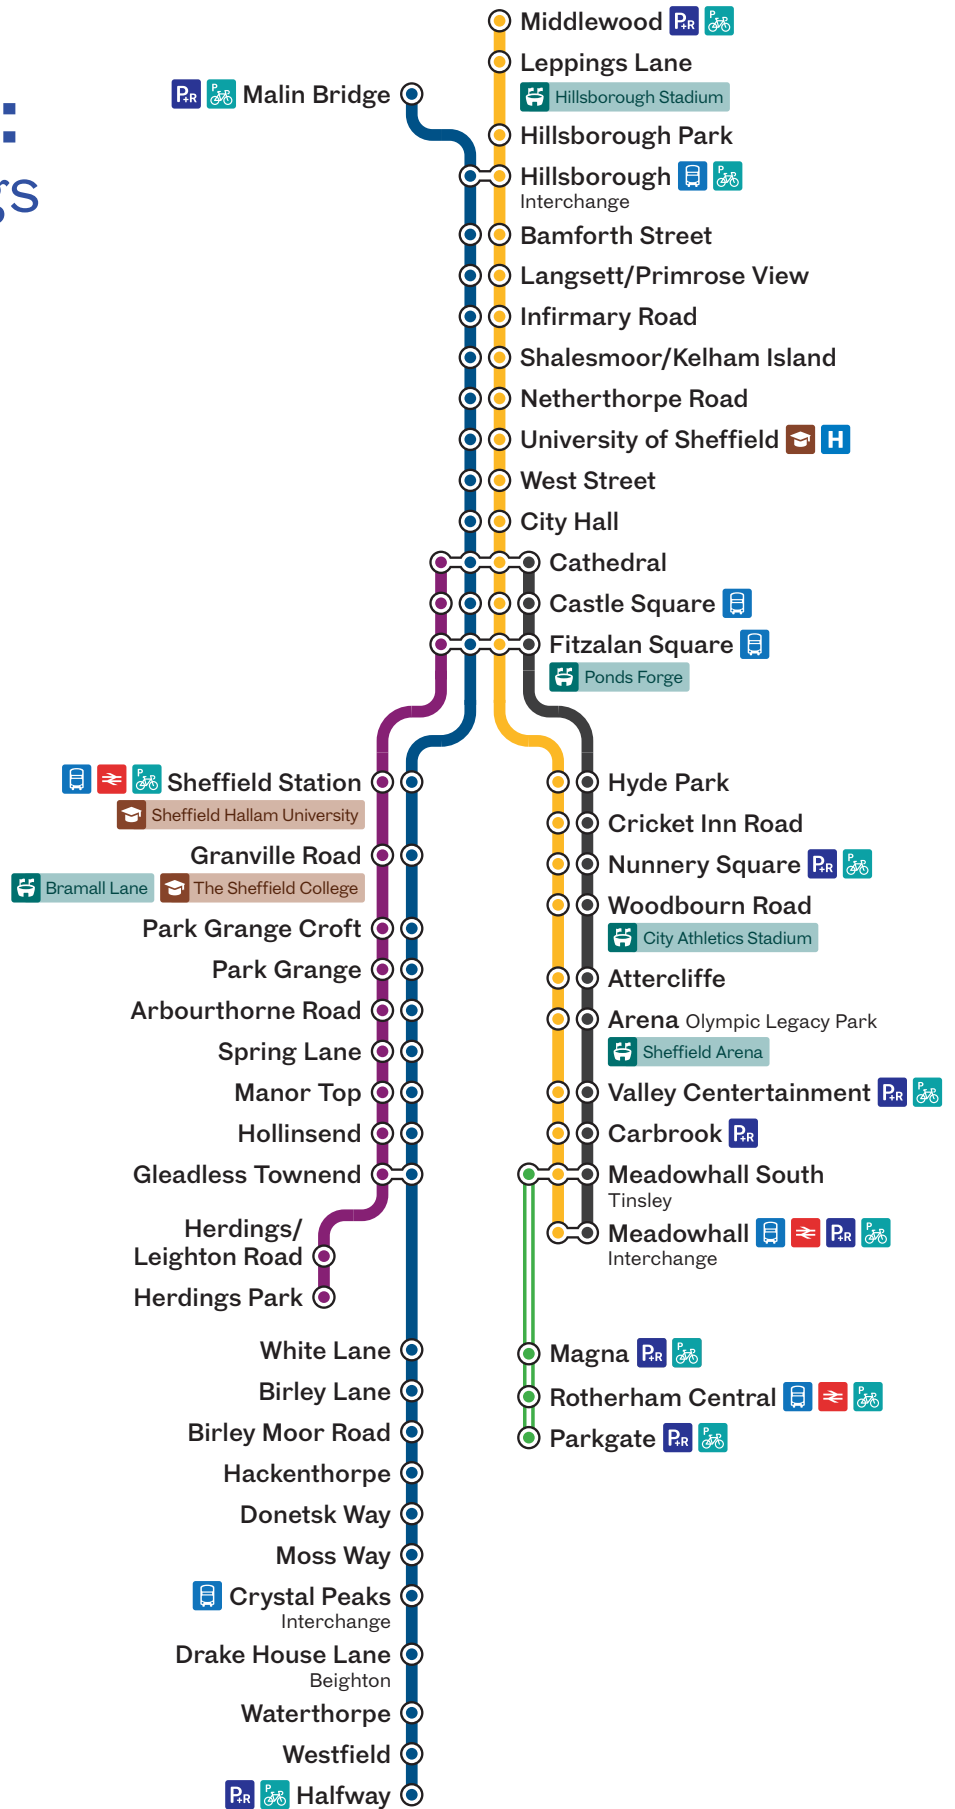

Key

-  Bus Interchange
-  Train Interchange
-  Park and Ride
-  Cycle Parking
-  Stadiums
-  Universities/Colleges
-  West End Hospitals

To find out more information please visit:
travelsouthyorkshire.com/Rotherham-Works

How to use the replacement bus

The replacement bus service is limited-stop, meaning that it will only stop at specific bus stops on the route.

Bus stops are located as near as possible to affected tram stops. Detailed information about bus stop locations and facilities is available at travelsouthyorkshire.com/Rotherham-Works

Bus stops will have a sign displaying this green bus symbol.

Once you reach the bus stop, look for the bus approaching. It will have the service number shown on the front display, along with the final destination for the direction of travel.

For more information about bus stop locations and to view individual location maps, visit travelsouthyorkshire.com/Rotherham-Works

Timetable

TT1 ▶ Saturday Meadowhall South ▶ Parkgate

Meadowhall South - Tinsley	17:49	18:22	18:49	19:22	19:49	20:22	20:49	21:22	21:49
Rotherham	17:59	18:32	18:59	19:32	19:59	20:32	20:59	21:32	21:59
Parkgate	18:05	18:38	19:05	19:38	20:05	20:38	21:05	21:38	22:05