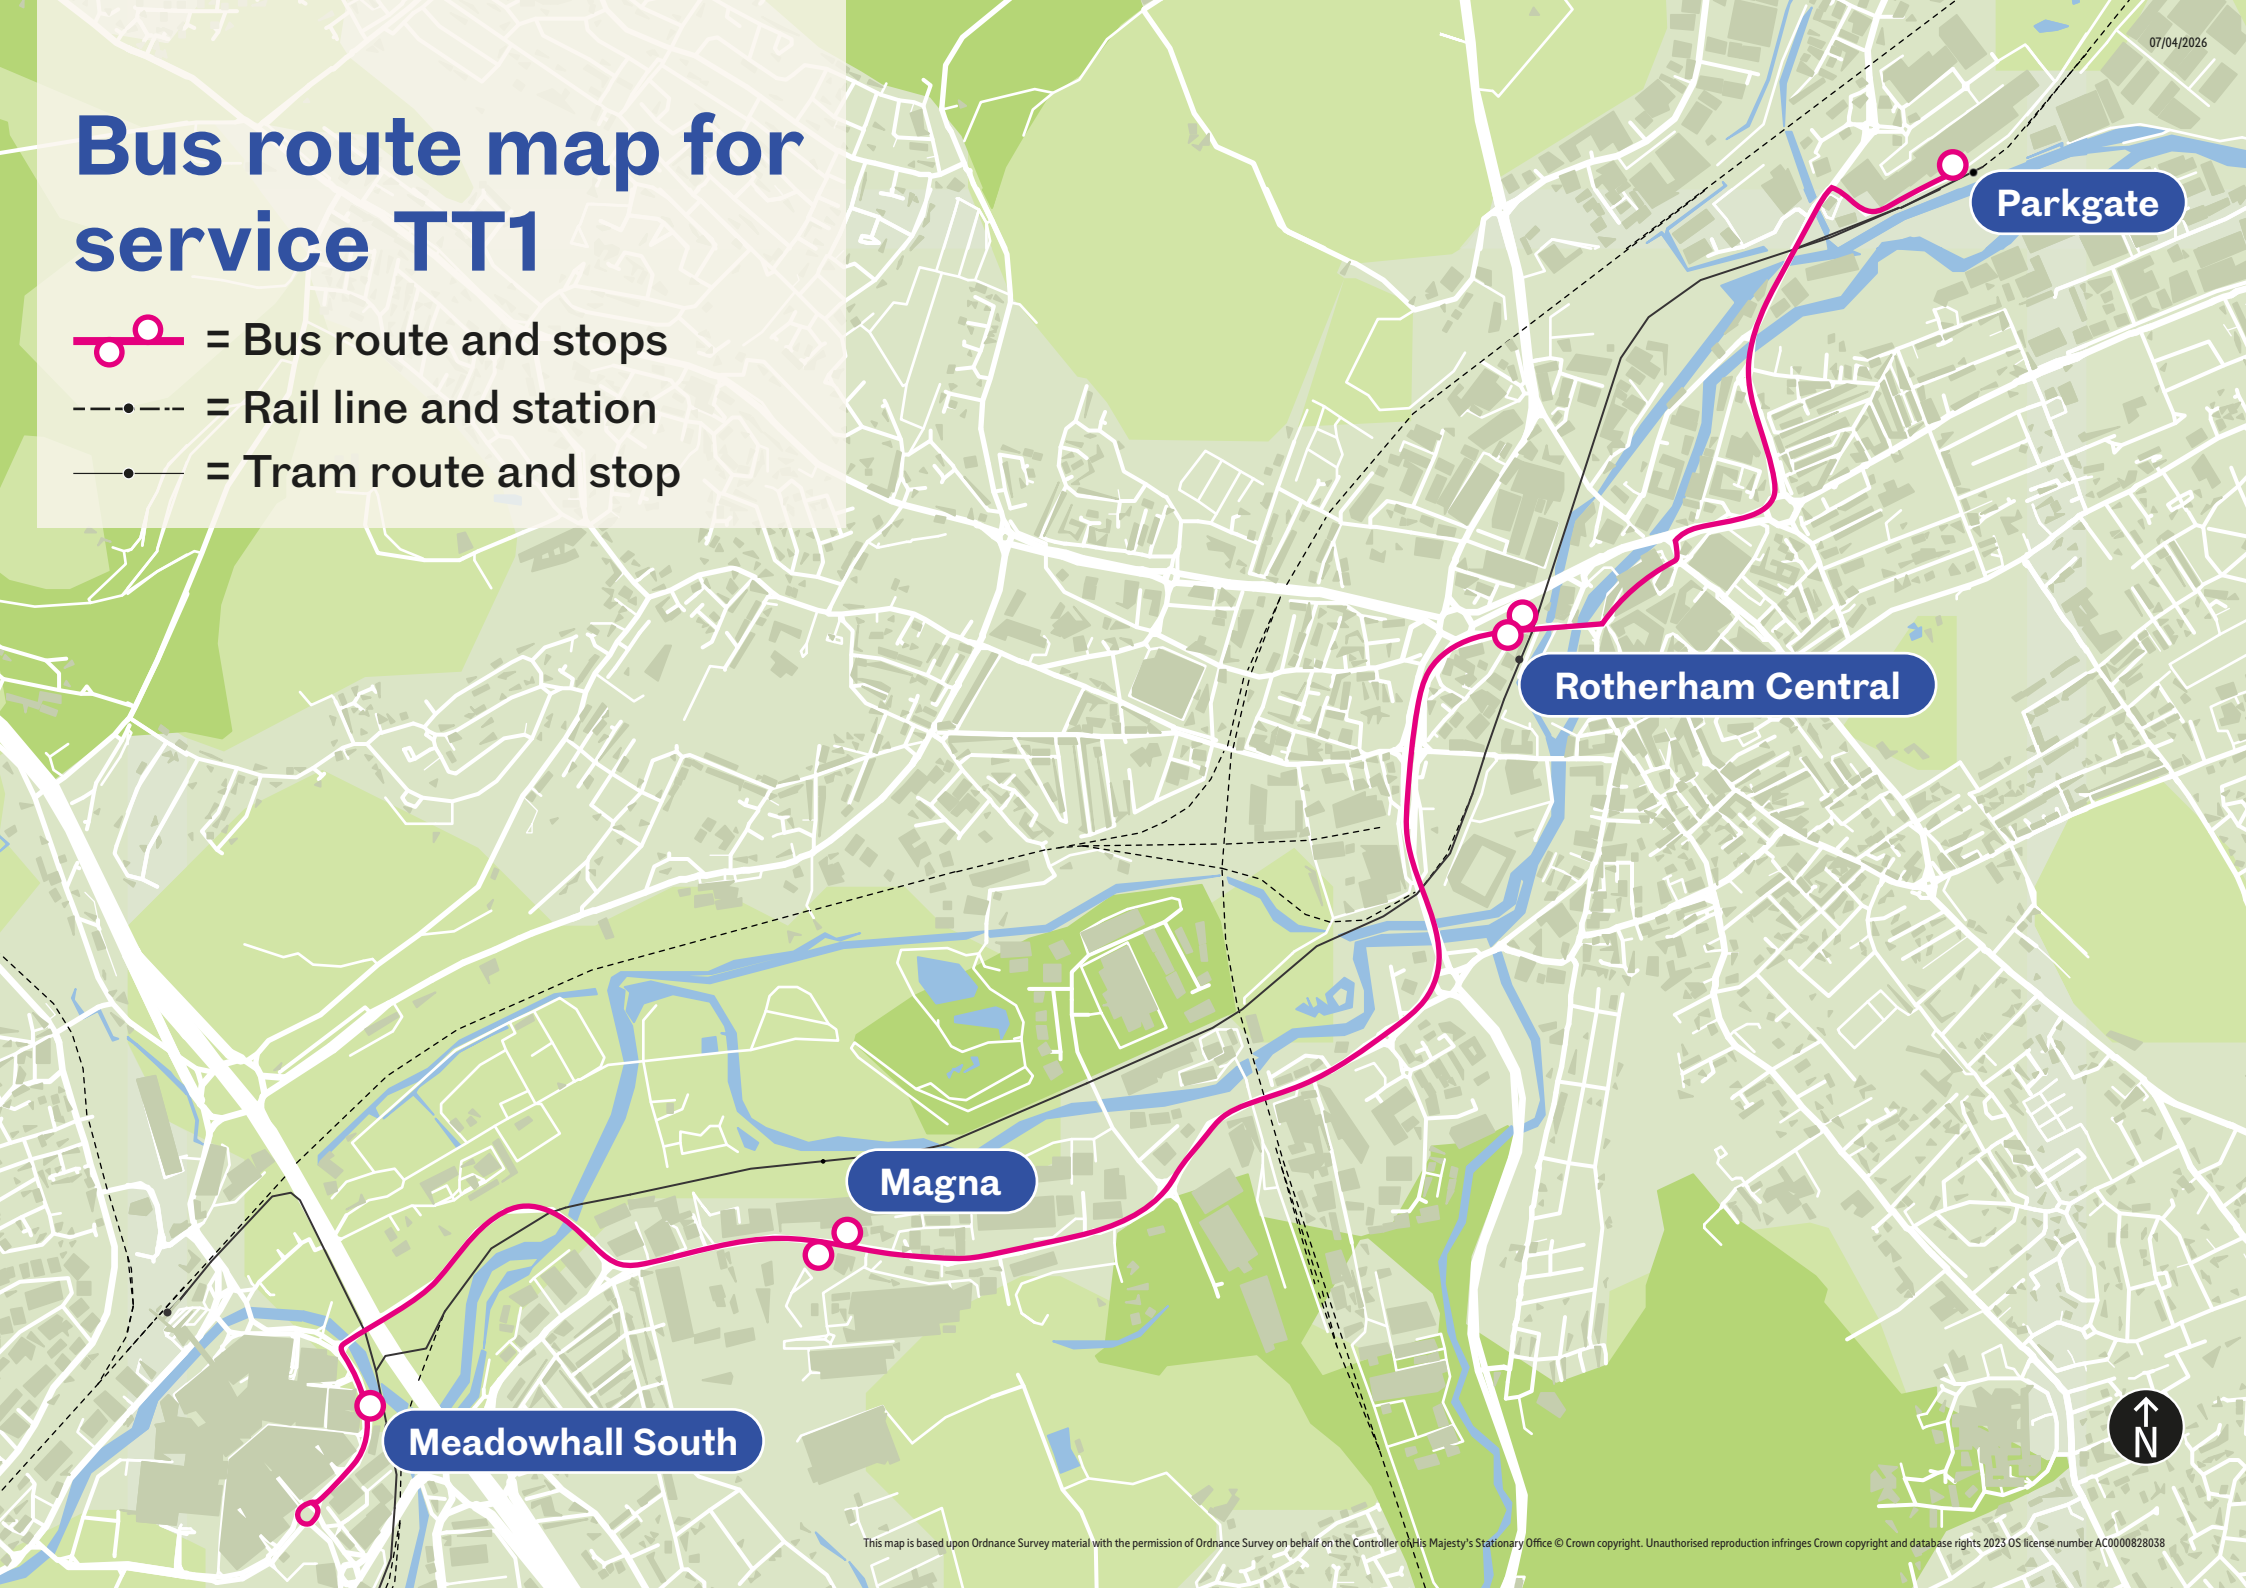

travelsouthyorkshire.com/Rotherham-Works

Bus route map for service TT1

-  = Bus route and stops
-  = Rail line and station
-  = Tram route and stop

Meadowhall South

Magna

Rotherham Central

Parkgate

Bus stopping points

towards Rotherham Parkgate:

- Meadowhall South - Meadowhall Way/Vulcan Road (37023577)
- Magna - Sheffield Road / Deadman's Hole Lane (37035359)
- Rotherham Central - College Road/Bridge Street (37030489)
- Rotherham Parkgate - Temporary stop next to tram stop

For more information about bus stop locations and to view individual location maps, visit travelsouthyorkshire.com/Rotherham-Works

Timetable

TT1 ▶ Saturday Meadowhall South ▶ Parkgate

Meadowhall South - Tinsley	17:49	18:22	18:49	19:22	19:49	20:22	20:49	21:22	21:49
Rotherham	17:59	18:32	18:59	19:32	19:59	20:32	20:59	21:32	21:59
Parkgate	18:05	18:38	19:05	19:38	20:05	20:38	21:05	21:38	22:05