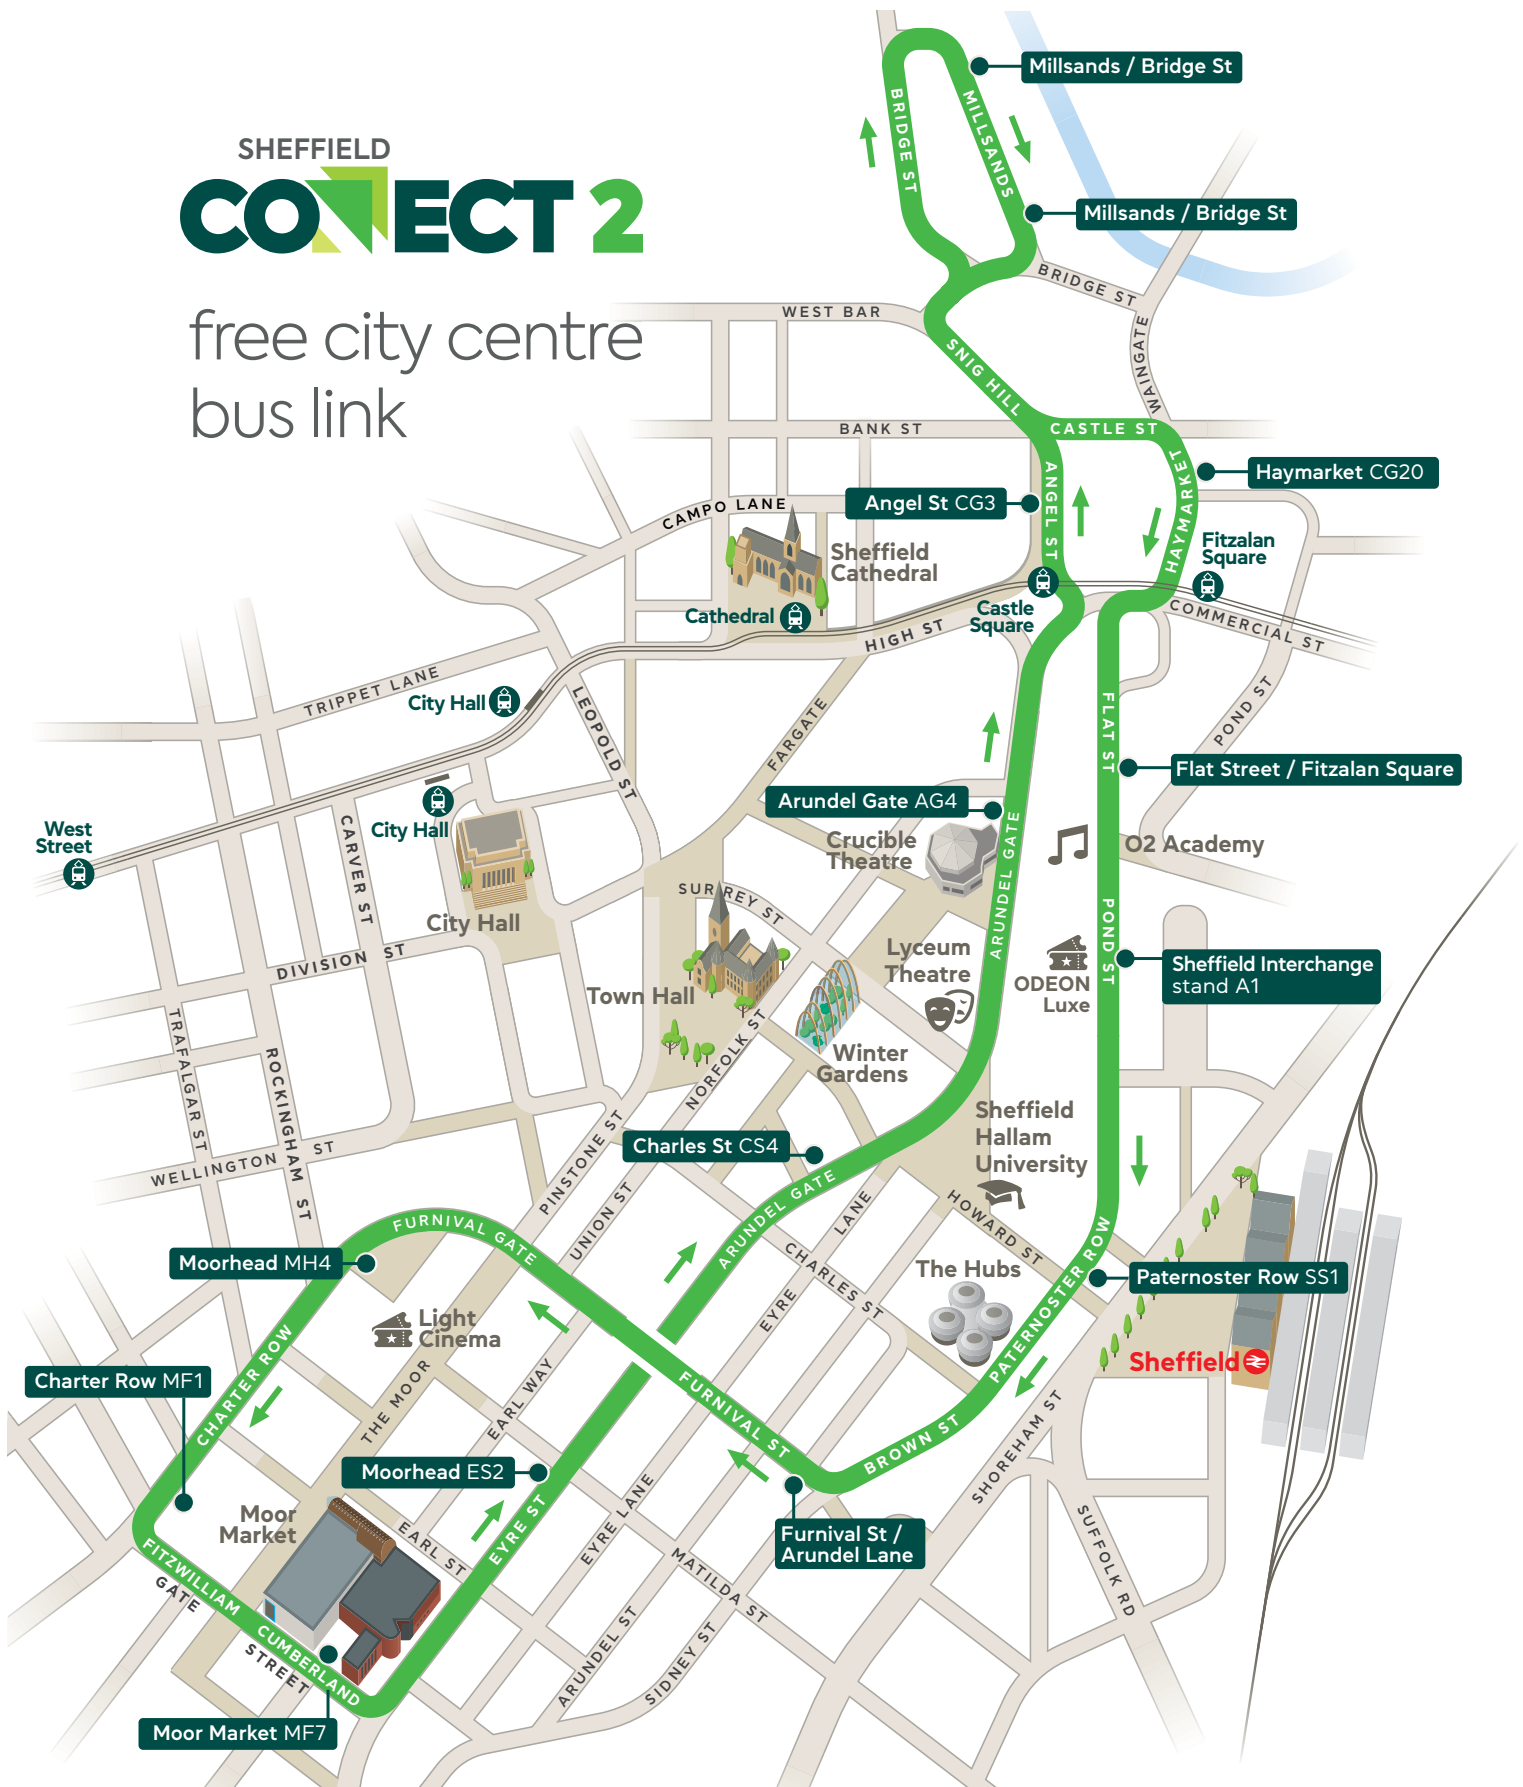

Bus route map for service SC2

SHEFFIELD
CONNECT 2

free city centre
bus link