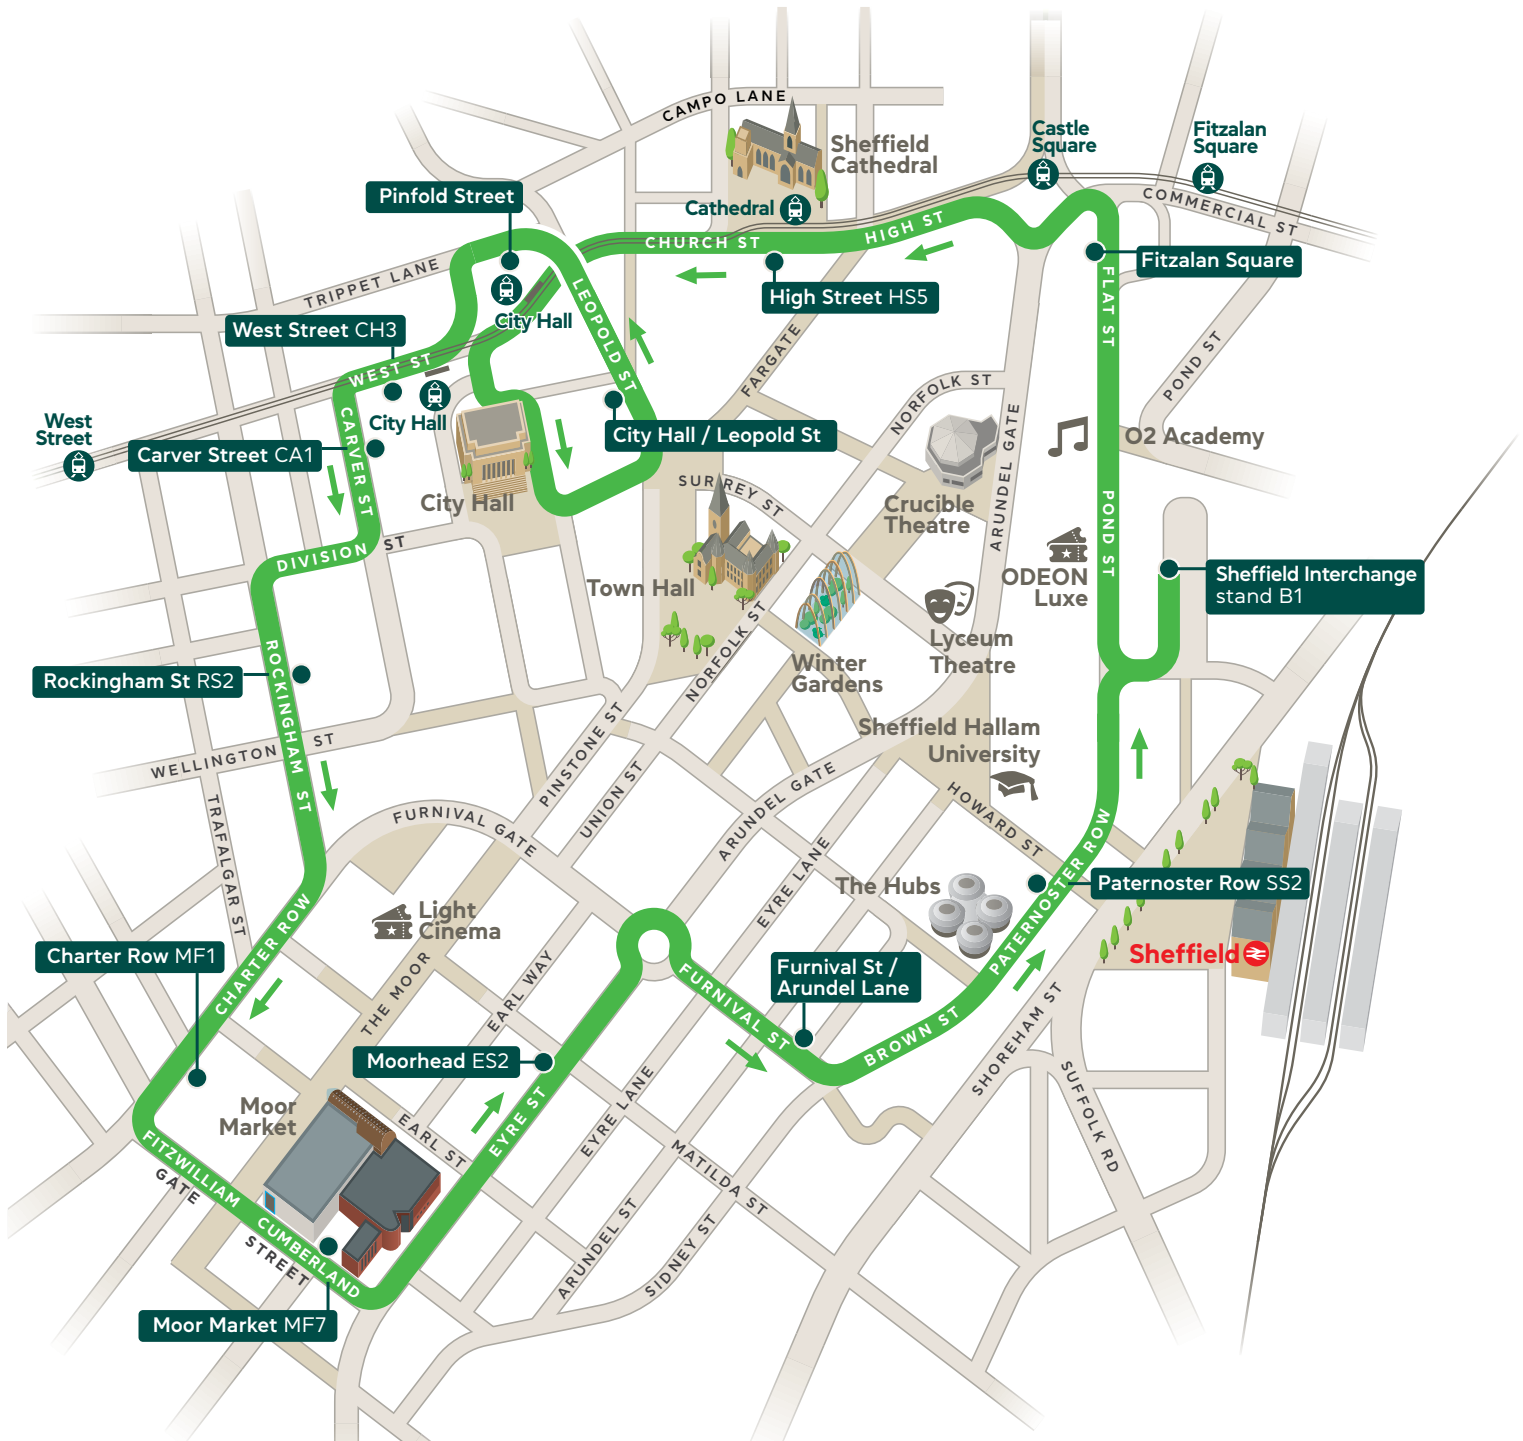

Bus route map for service SC1

SHEFFIELD **CONNECT 1** free city centre bus link