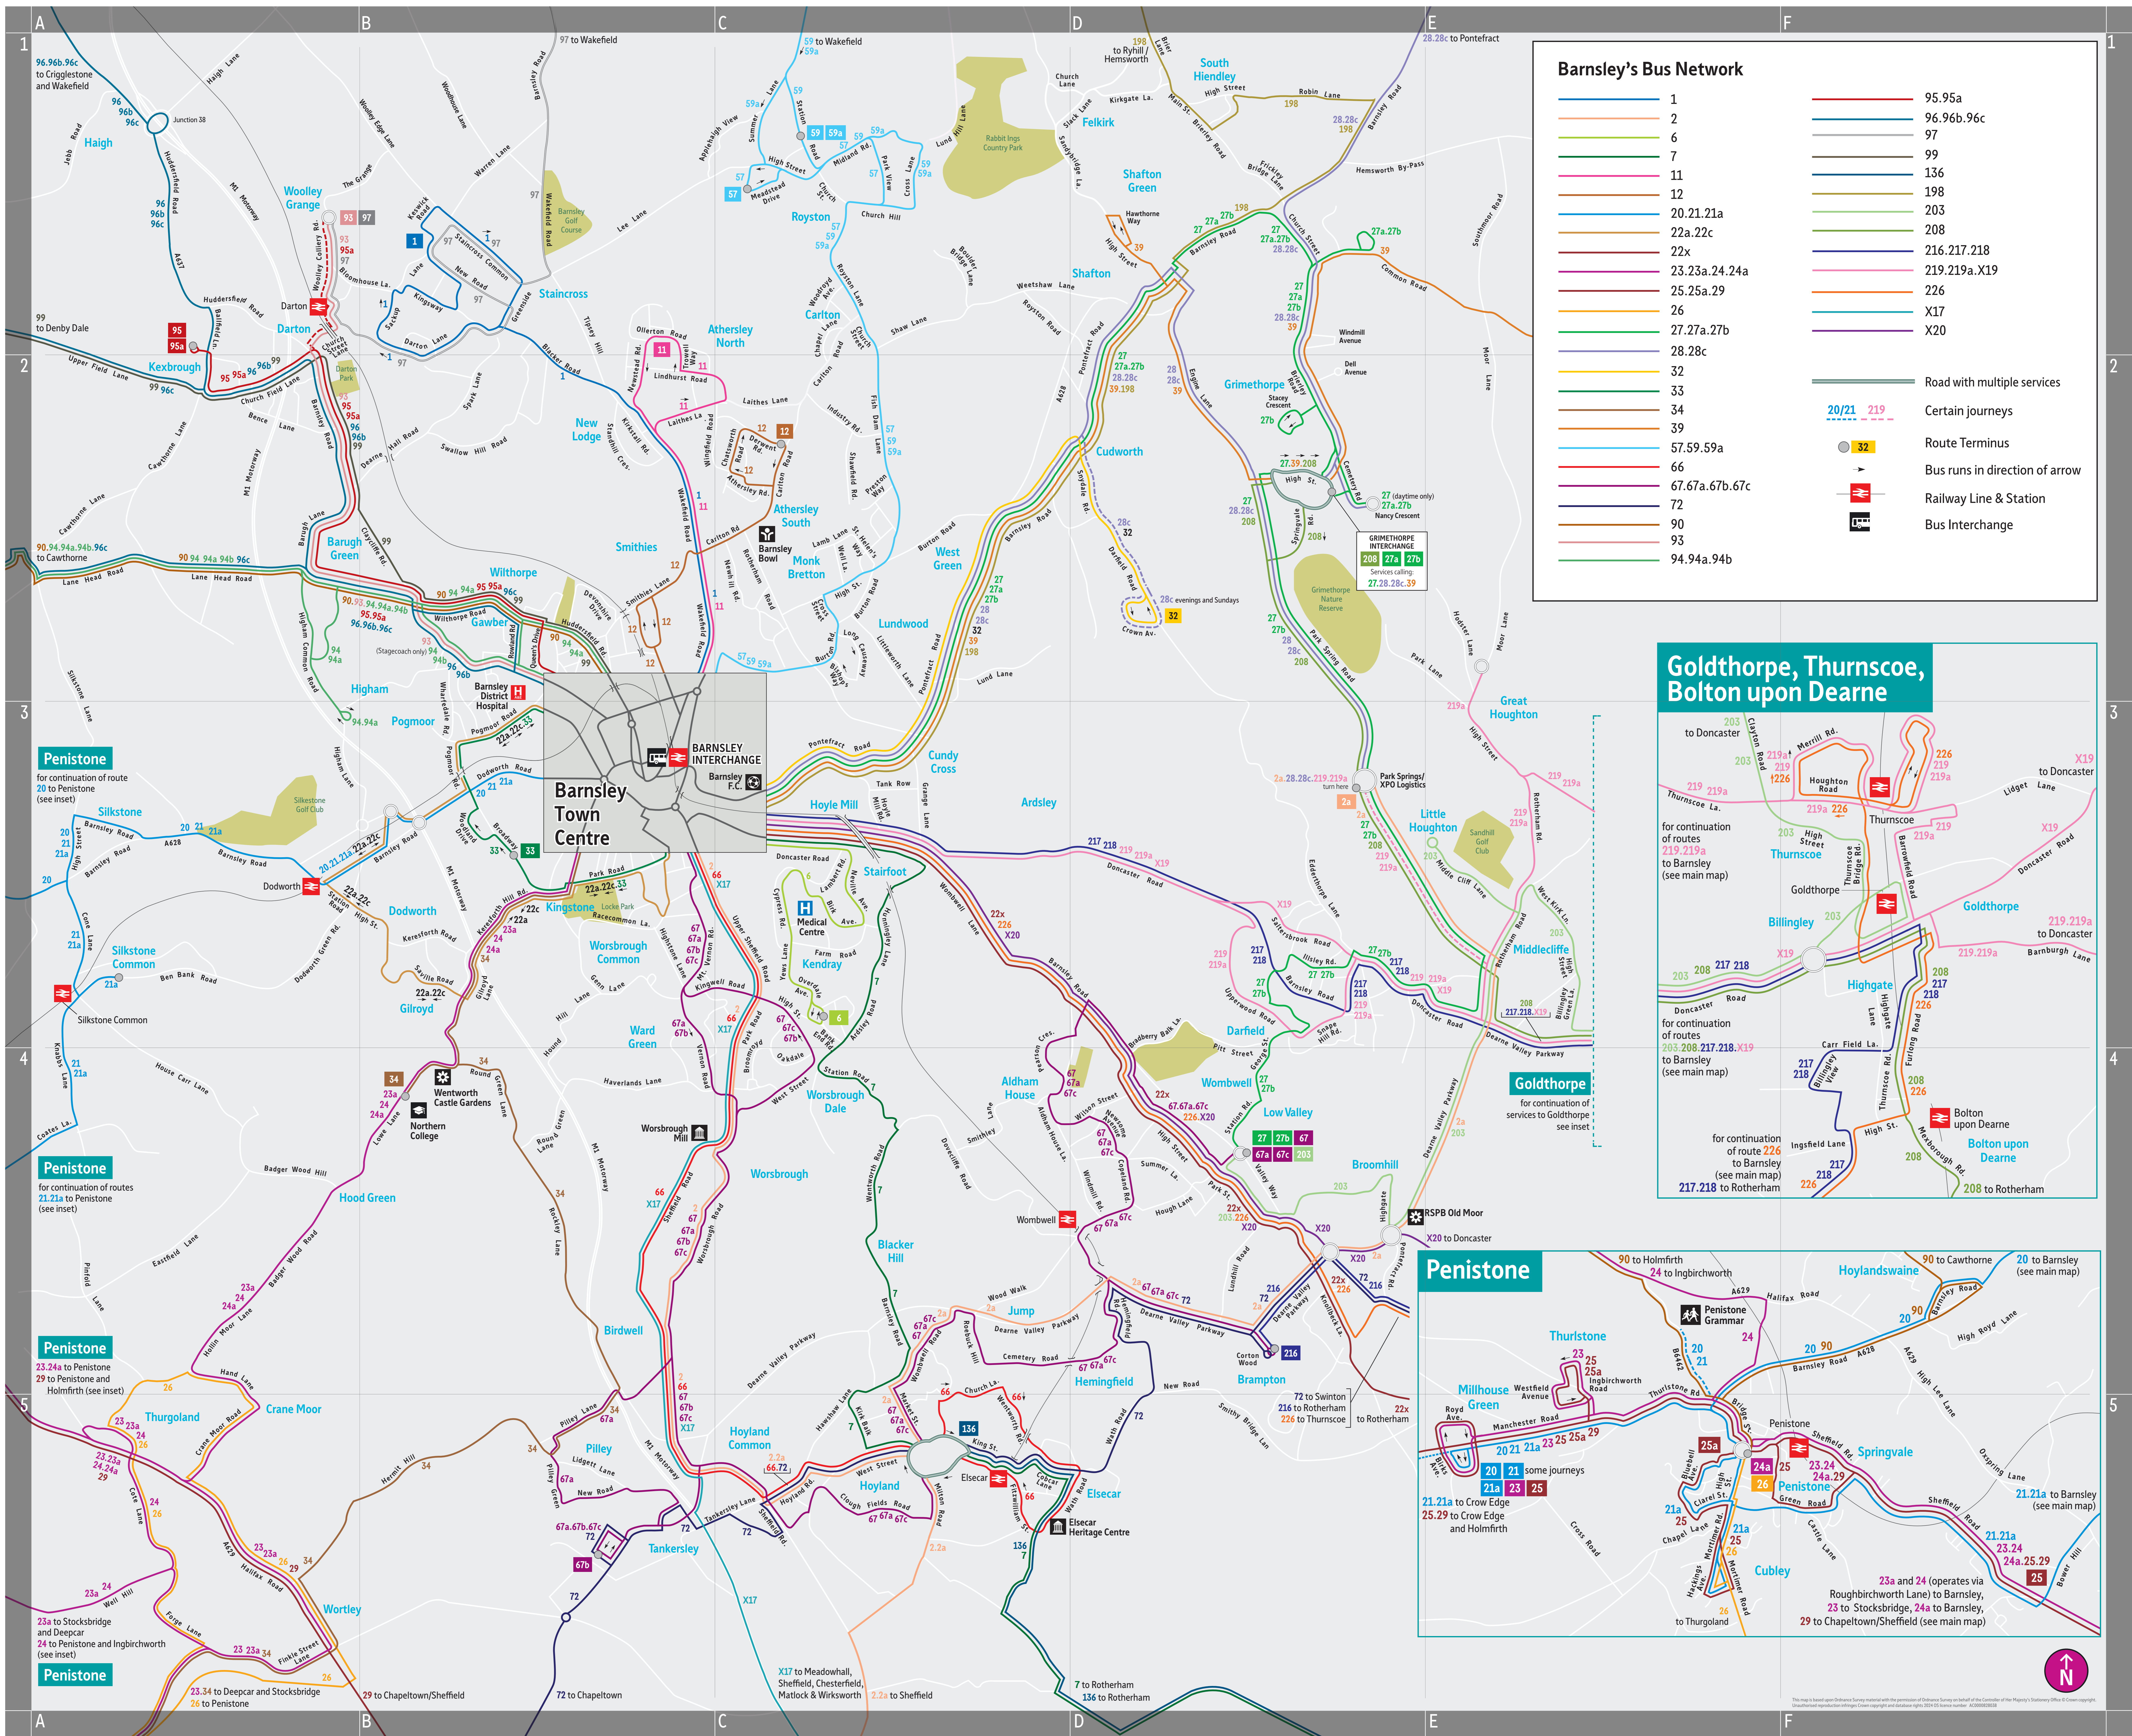

# Barnsley Public Transport Map

### Barnsley's Bus Network

1	95.95a
2	96.96b.96c
6	97
7	99
11	136
12	198
20.21.21a	203
22a.22c	208
27a.27b	216.217.218
28.28c	219.219a.X19
32	226
33	X17
34	X20
39	Road with multiple services
57.59.59a	Certain journeys
66	Route Terminus
67.67a.67b.67c	Bus runs in direction of arrow
72	Railway Line & Station
90	Bus Interchange
93	
94.94a.94b	