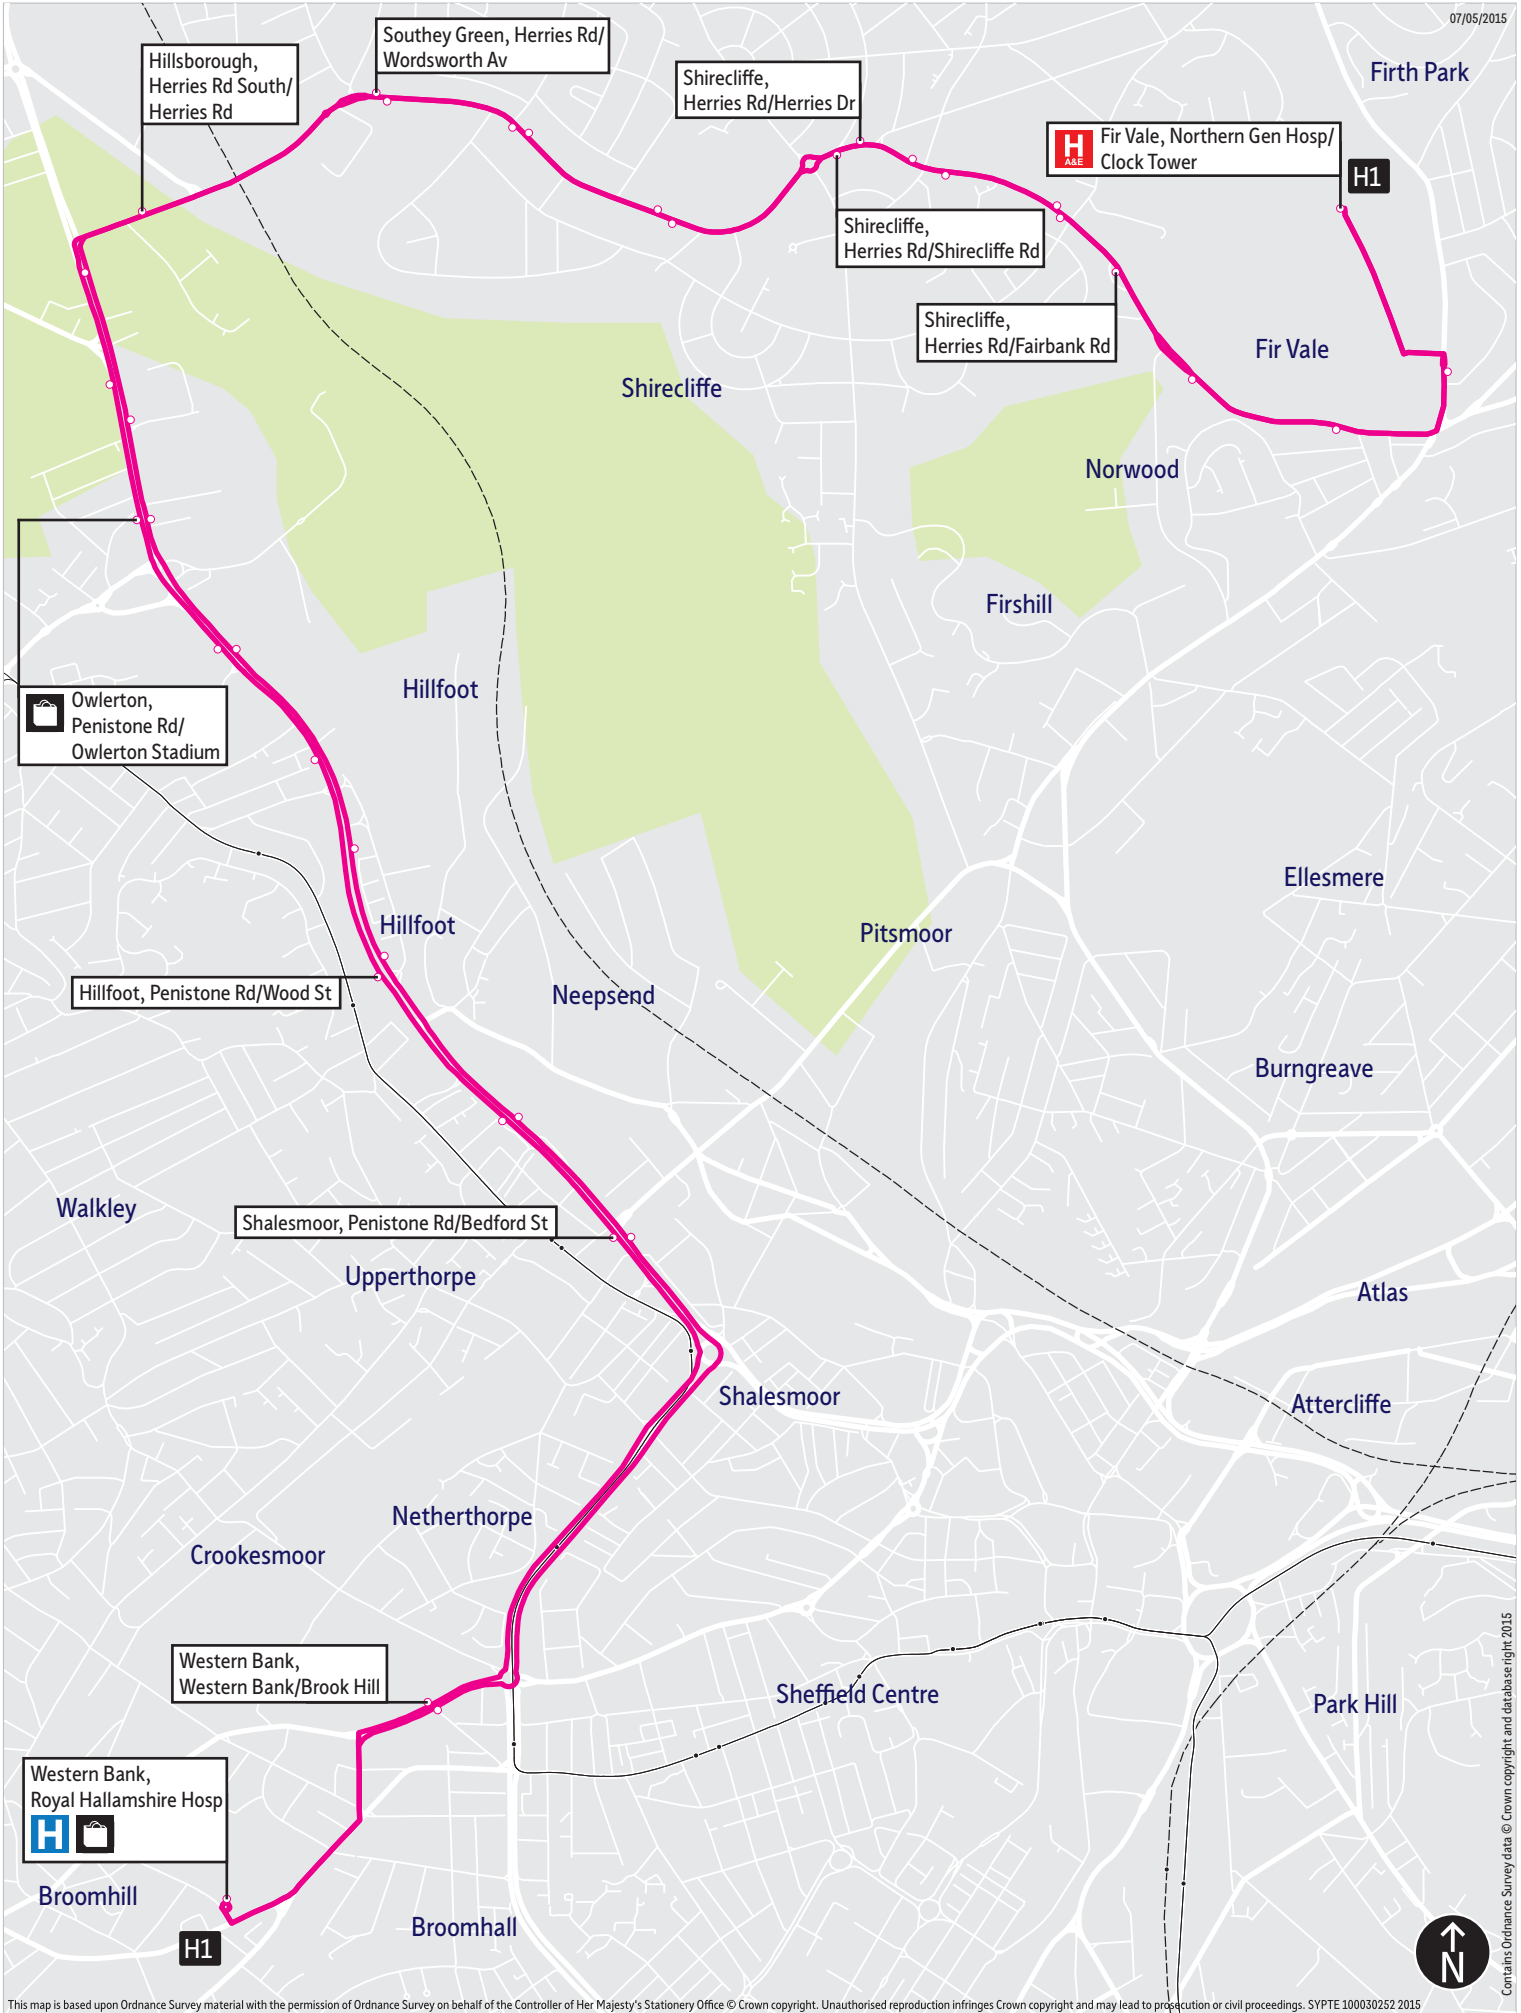

Bus route map for service H1

07/05/2015

= Terminus point

 = Public transport
 = Shopping area
 = Bus route & stops
 = Rail line & station
 = Tram route & stop