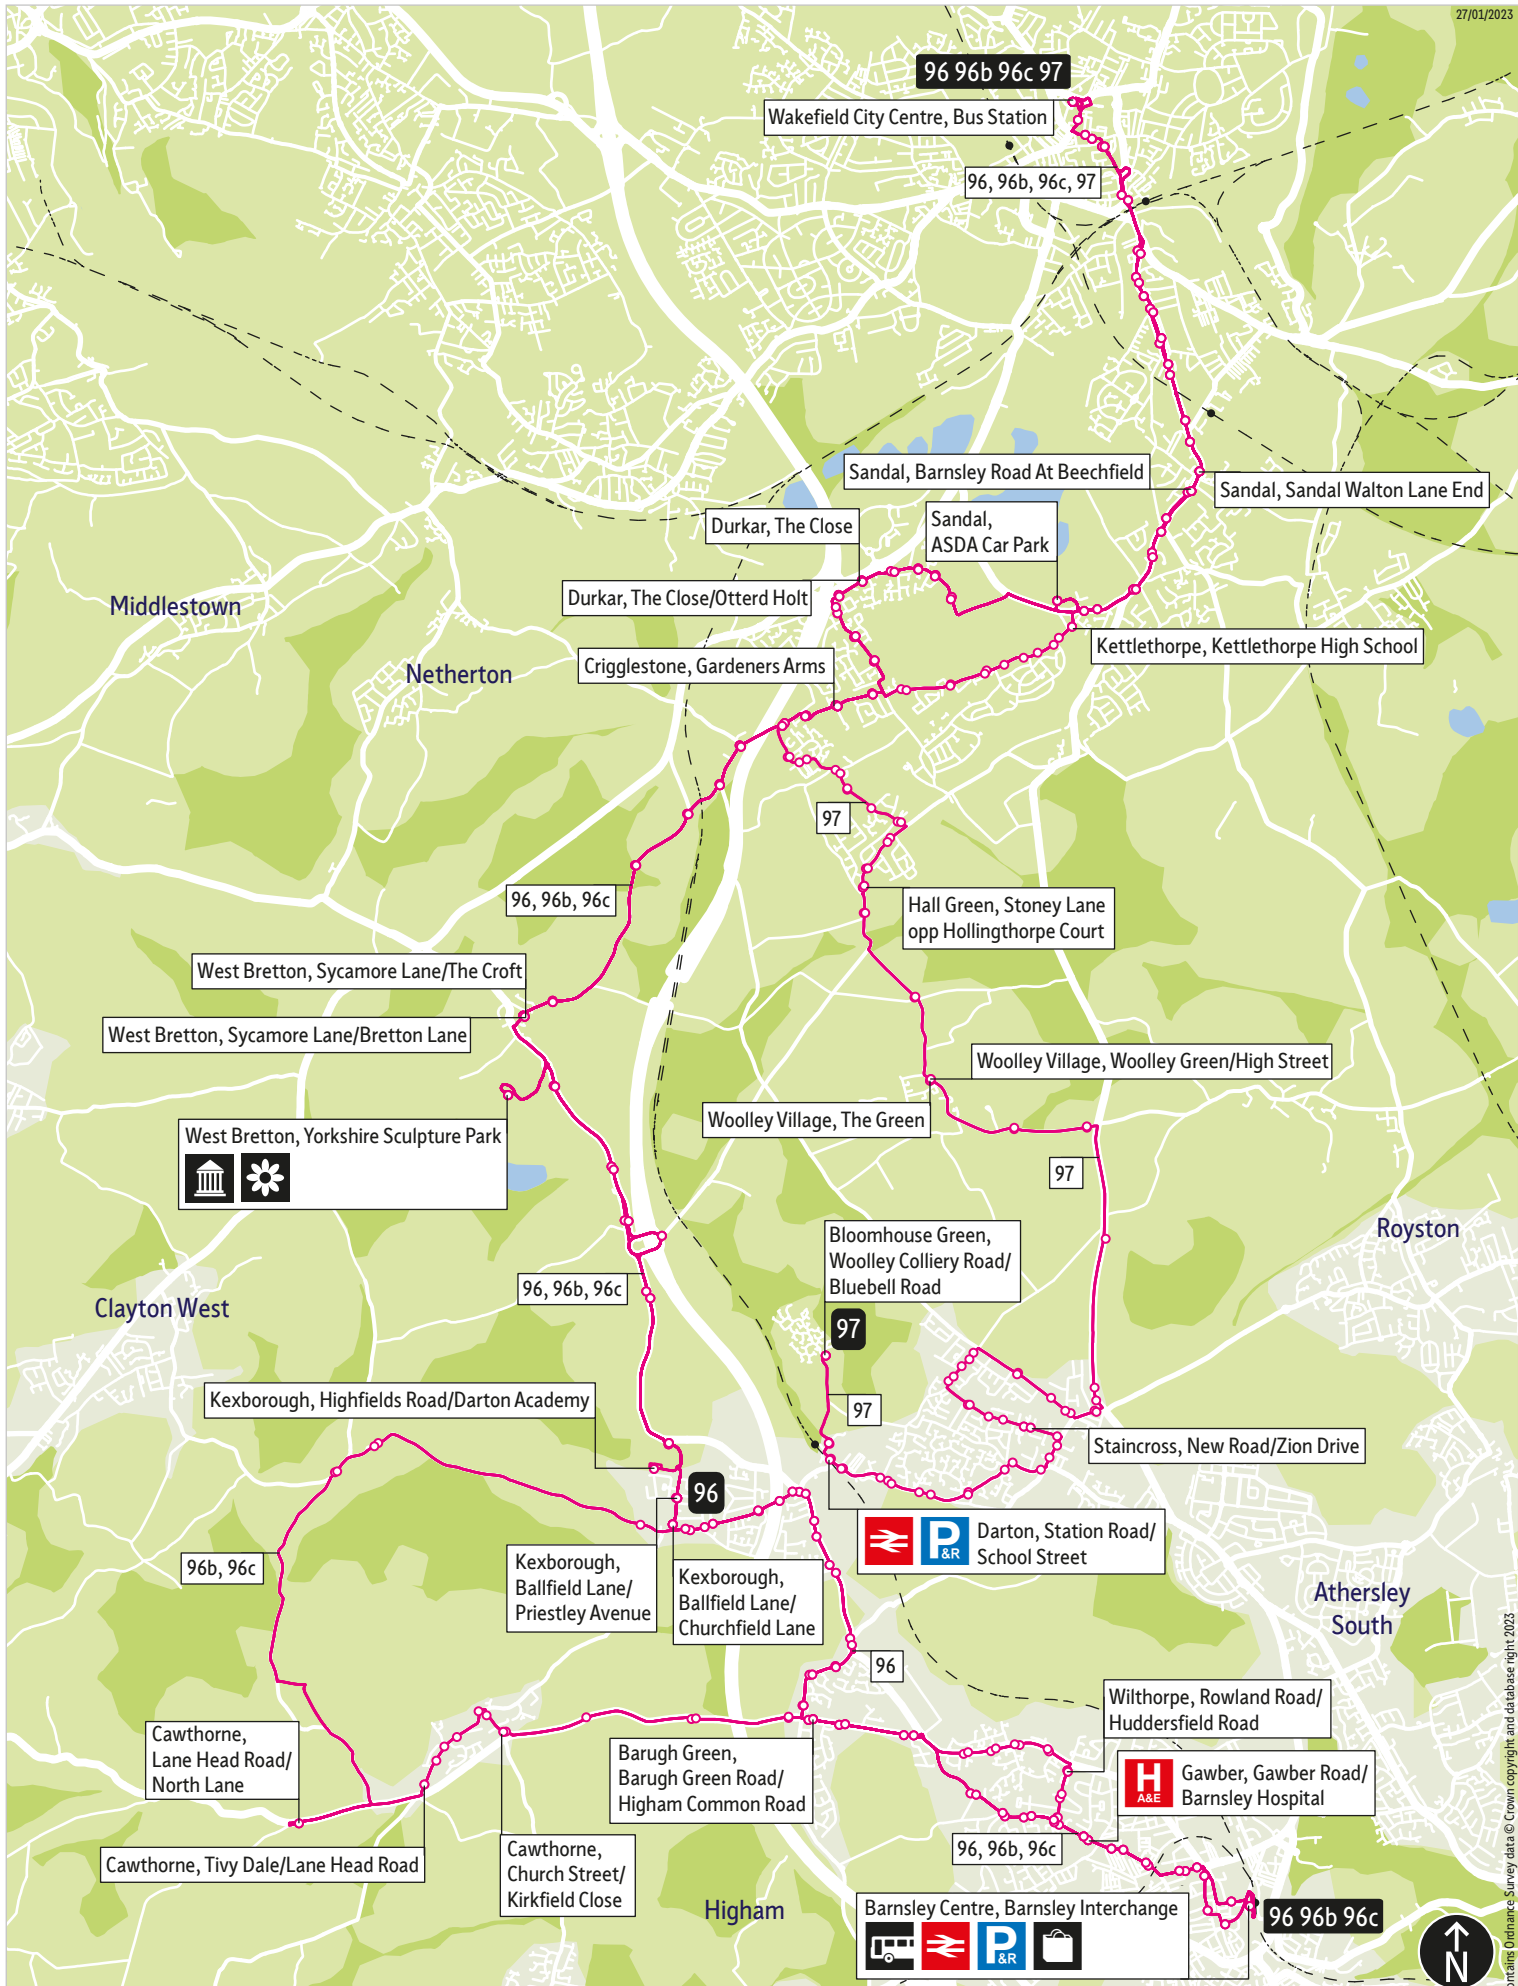

Bus route map for service 96, 96b, 96c & 97

27/01/2023

This map is based upon Ordnance Survey material with the permission of Ordnance Survey on behalf of the Controller of Her Majesty's Stationery Office © Crown copyright. Unauthorised reproduction infringes Crown copyright and may lead to prosecution or civil proceedings. SYMCA 100058899. 2023

● = Terminus point
 = Public transport
 = Shopping area
 = Bus route & stops
 = Rail line & station
 = Tram route & stop