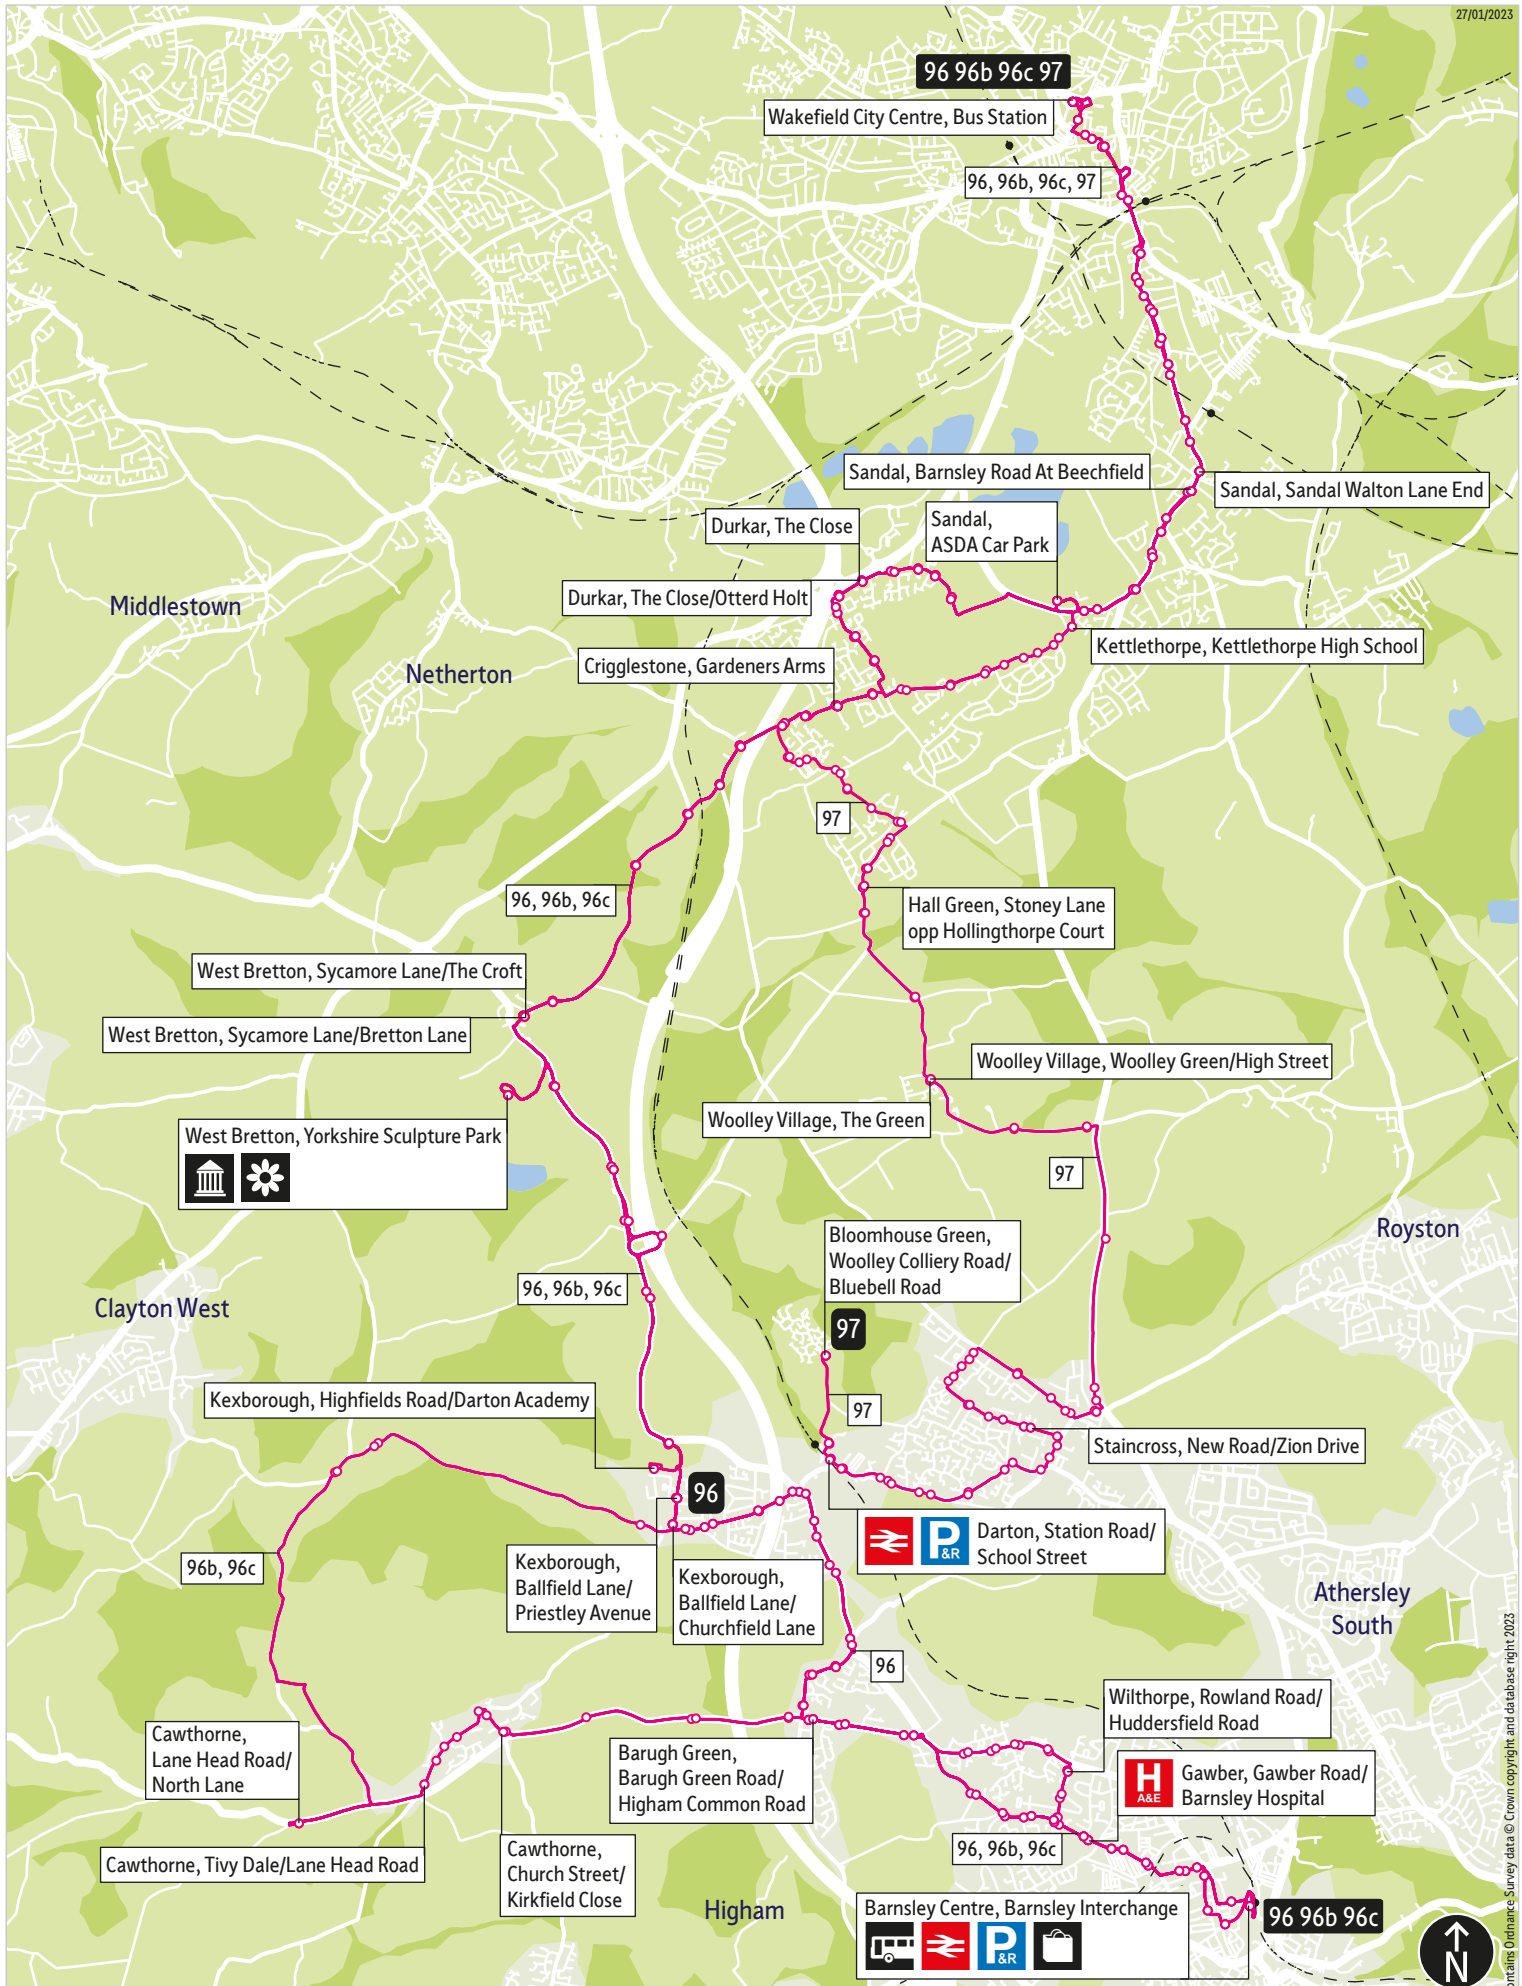

# Bus route map for service 96, 96b, 96c & 97

27/01/2023

This map is based upon Ordnance Survey material with the permission of Ordnance Survey on behalf of the Controller of Her Majesty's Stationery Office © Crown copyright. Unauthorised reproduction infringes Crown copyright and may lead to prosecution or civil proceedings. SYMCA 100058899. 2023

- = Terminus point
- = Public transport
- = Shopping area
- = Bus route & stops
- = Rail line & station
- = Tram route & stop

Contains Ordnance Survey data © Crown copyright and database right, 2023