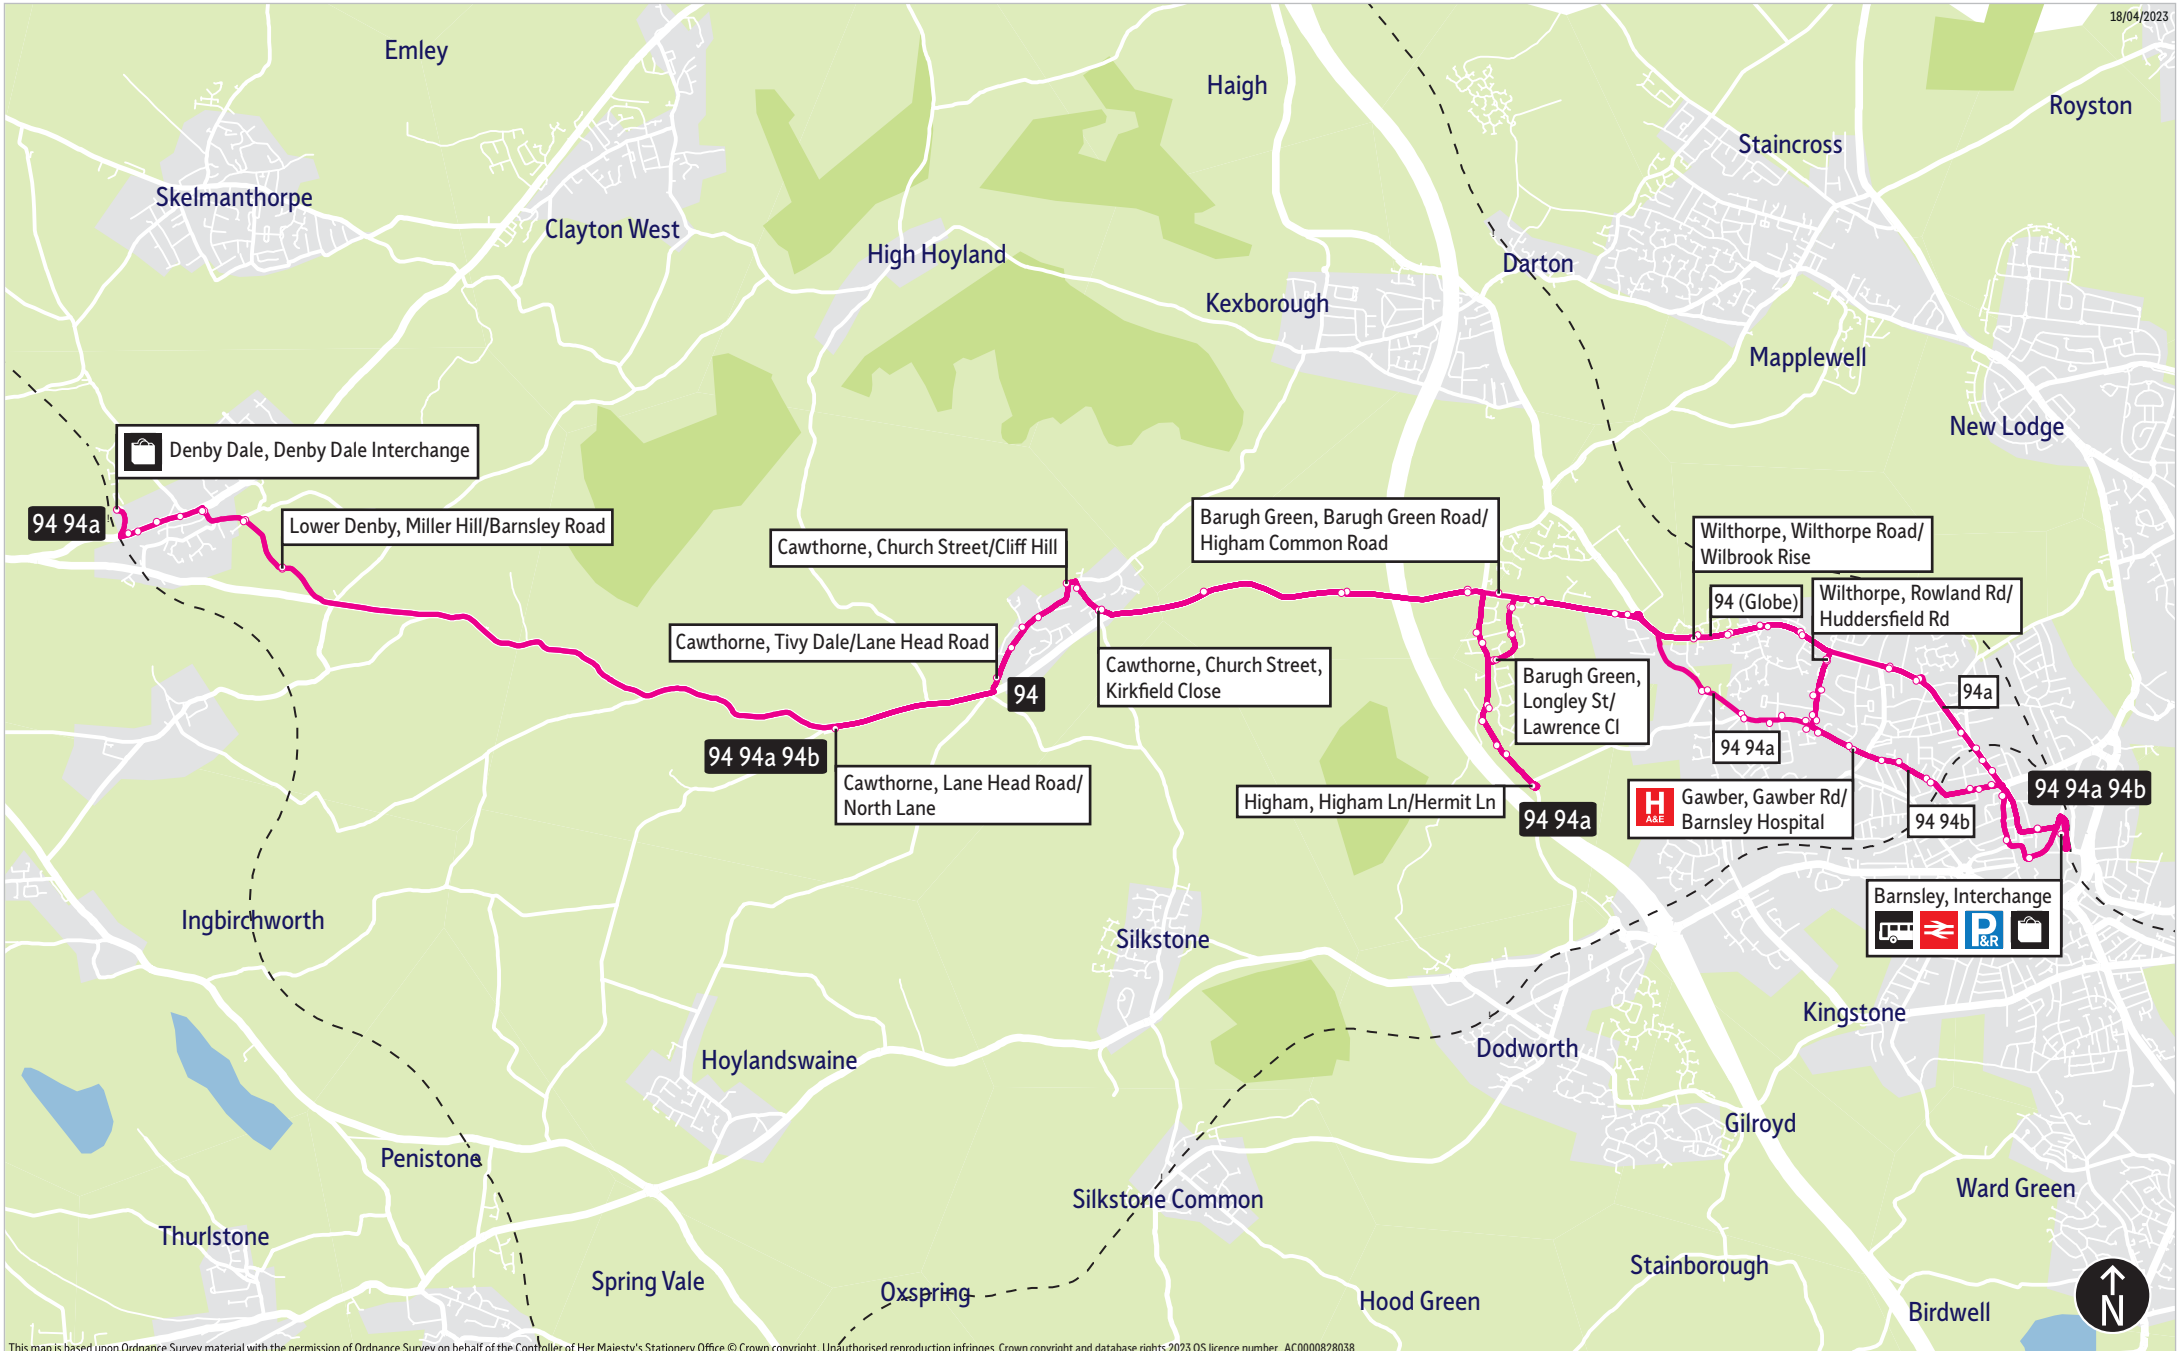

Bus route map for services 94, 94a & 94b

18/04/2023

= Terminus point
 = Public transport
 = Shopping area
 = Bus route & stops
 = Rail line & station
 = Tram route & stop