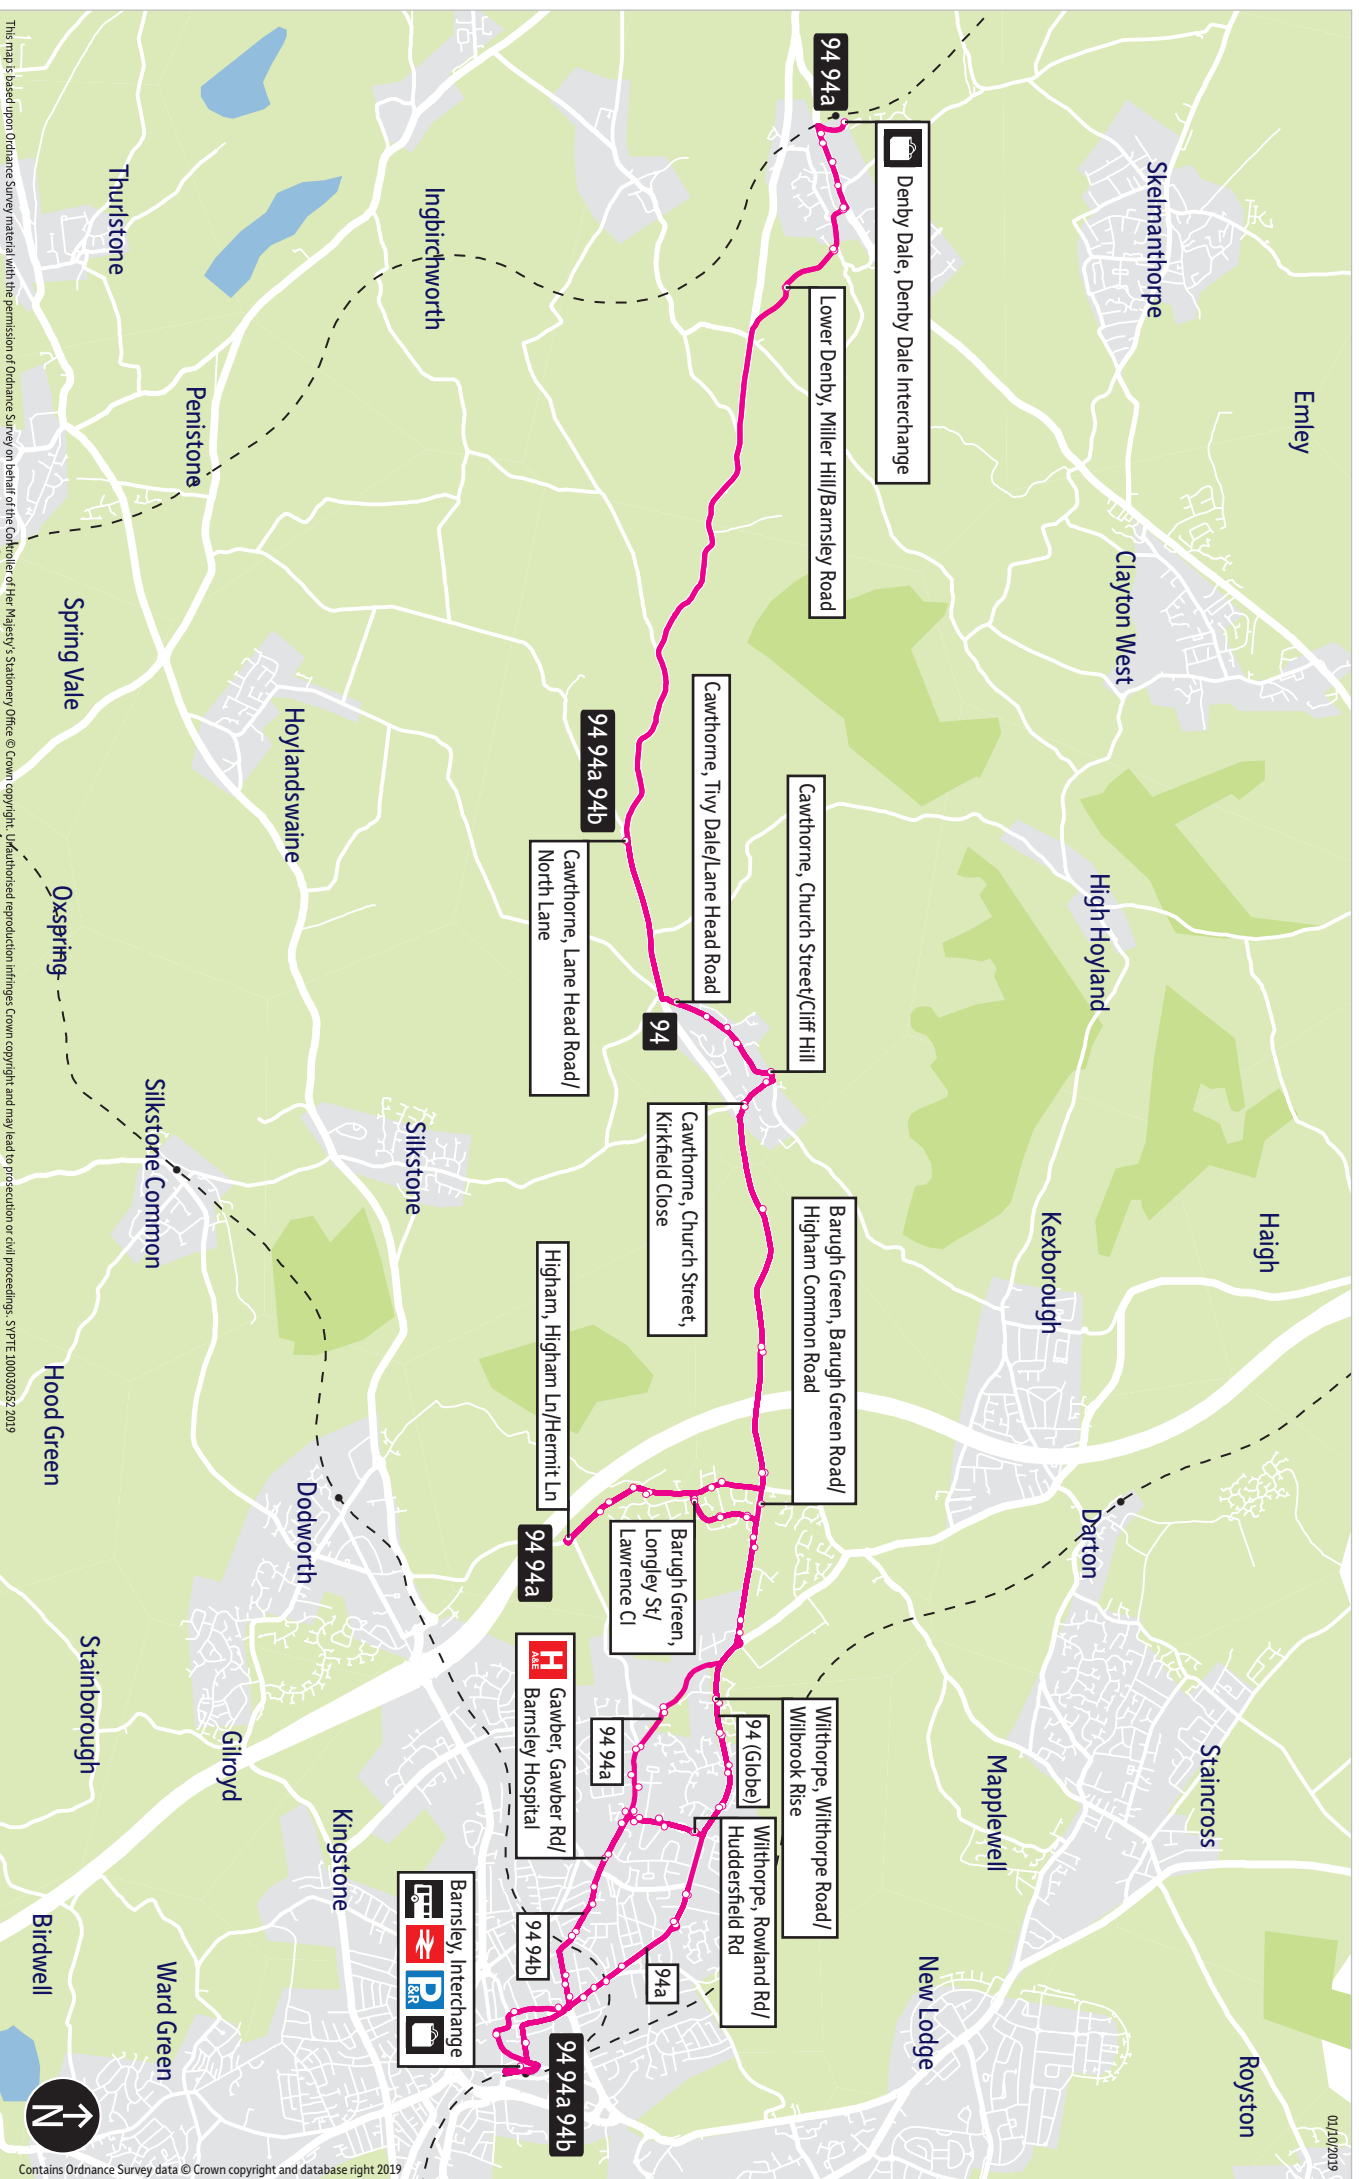

Bus route map for services 94, 94a and 94b

- = Terminus point
- = Shopping area
- = Public transport
- = Shopping area
- = Bus route & stops
- = Rail line & station
- = Tram route & stop