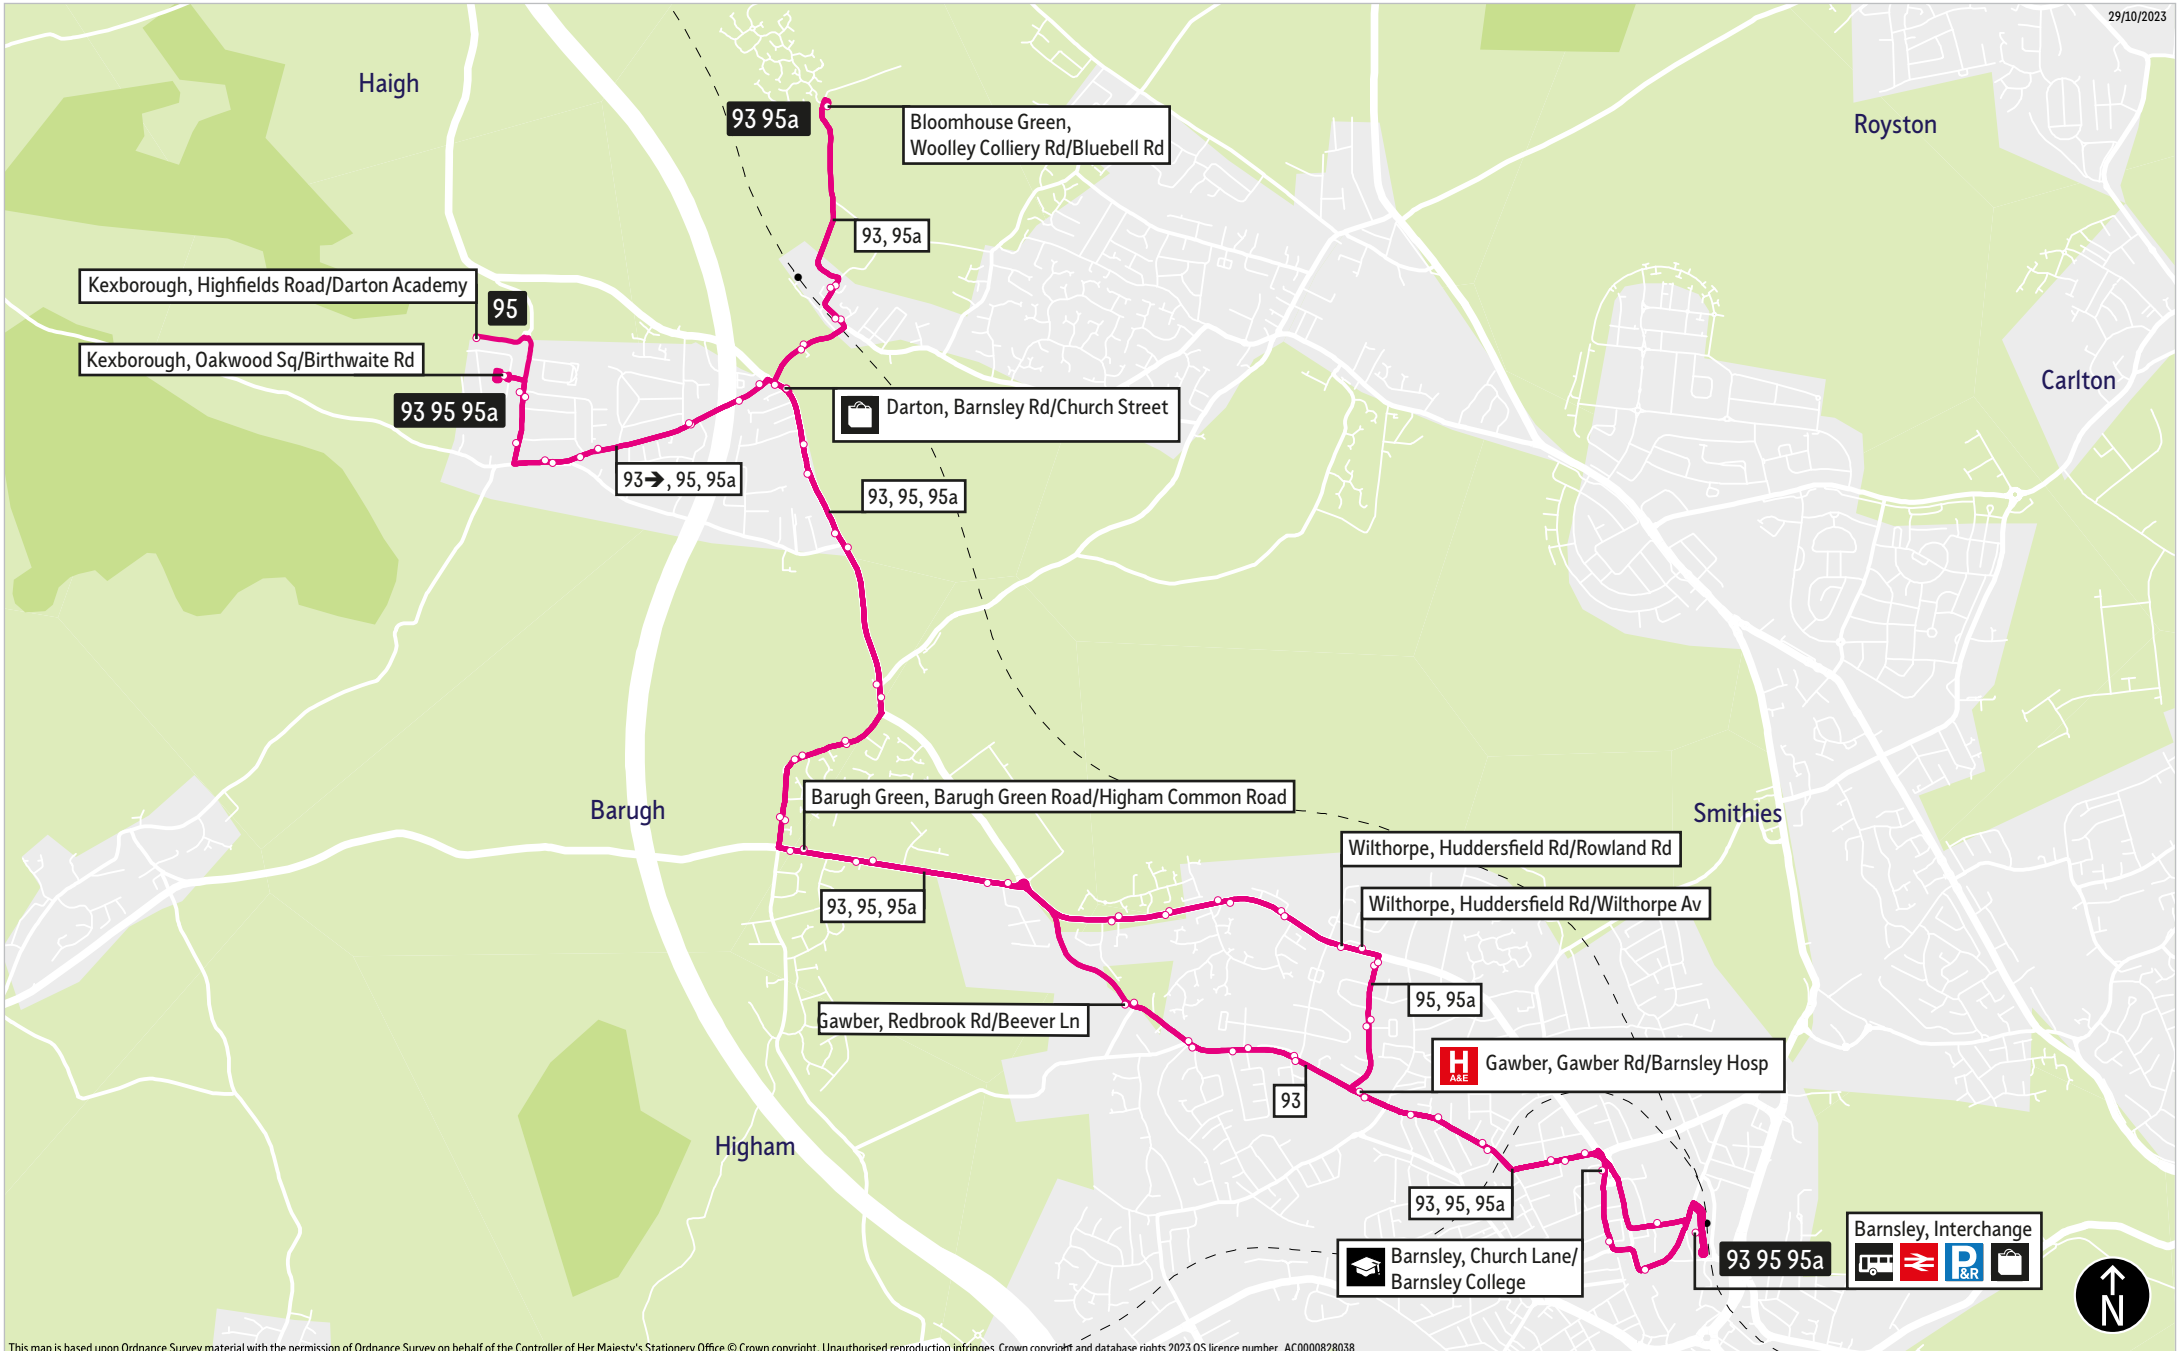

Bus route map for service 93, 95 & 95a

- = Terminus point
- = Public transport
- = Shopping area
- = Bus route & stops
- = Rail line & station
- = Tram route & stop