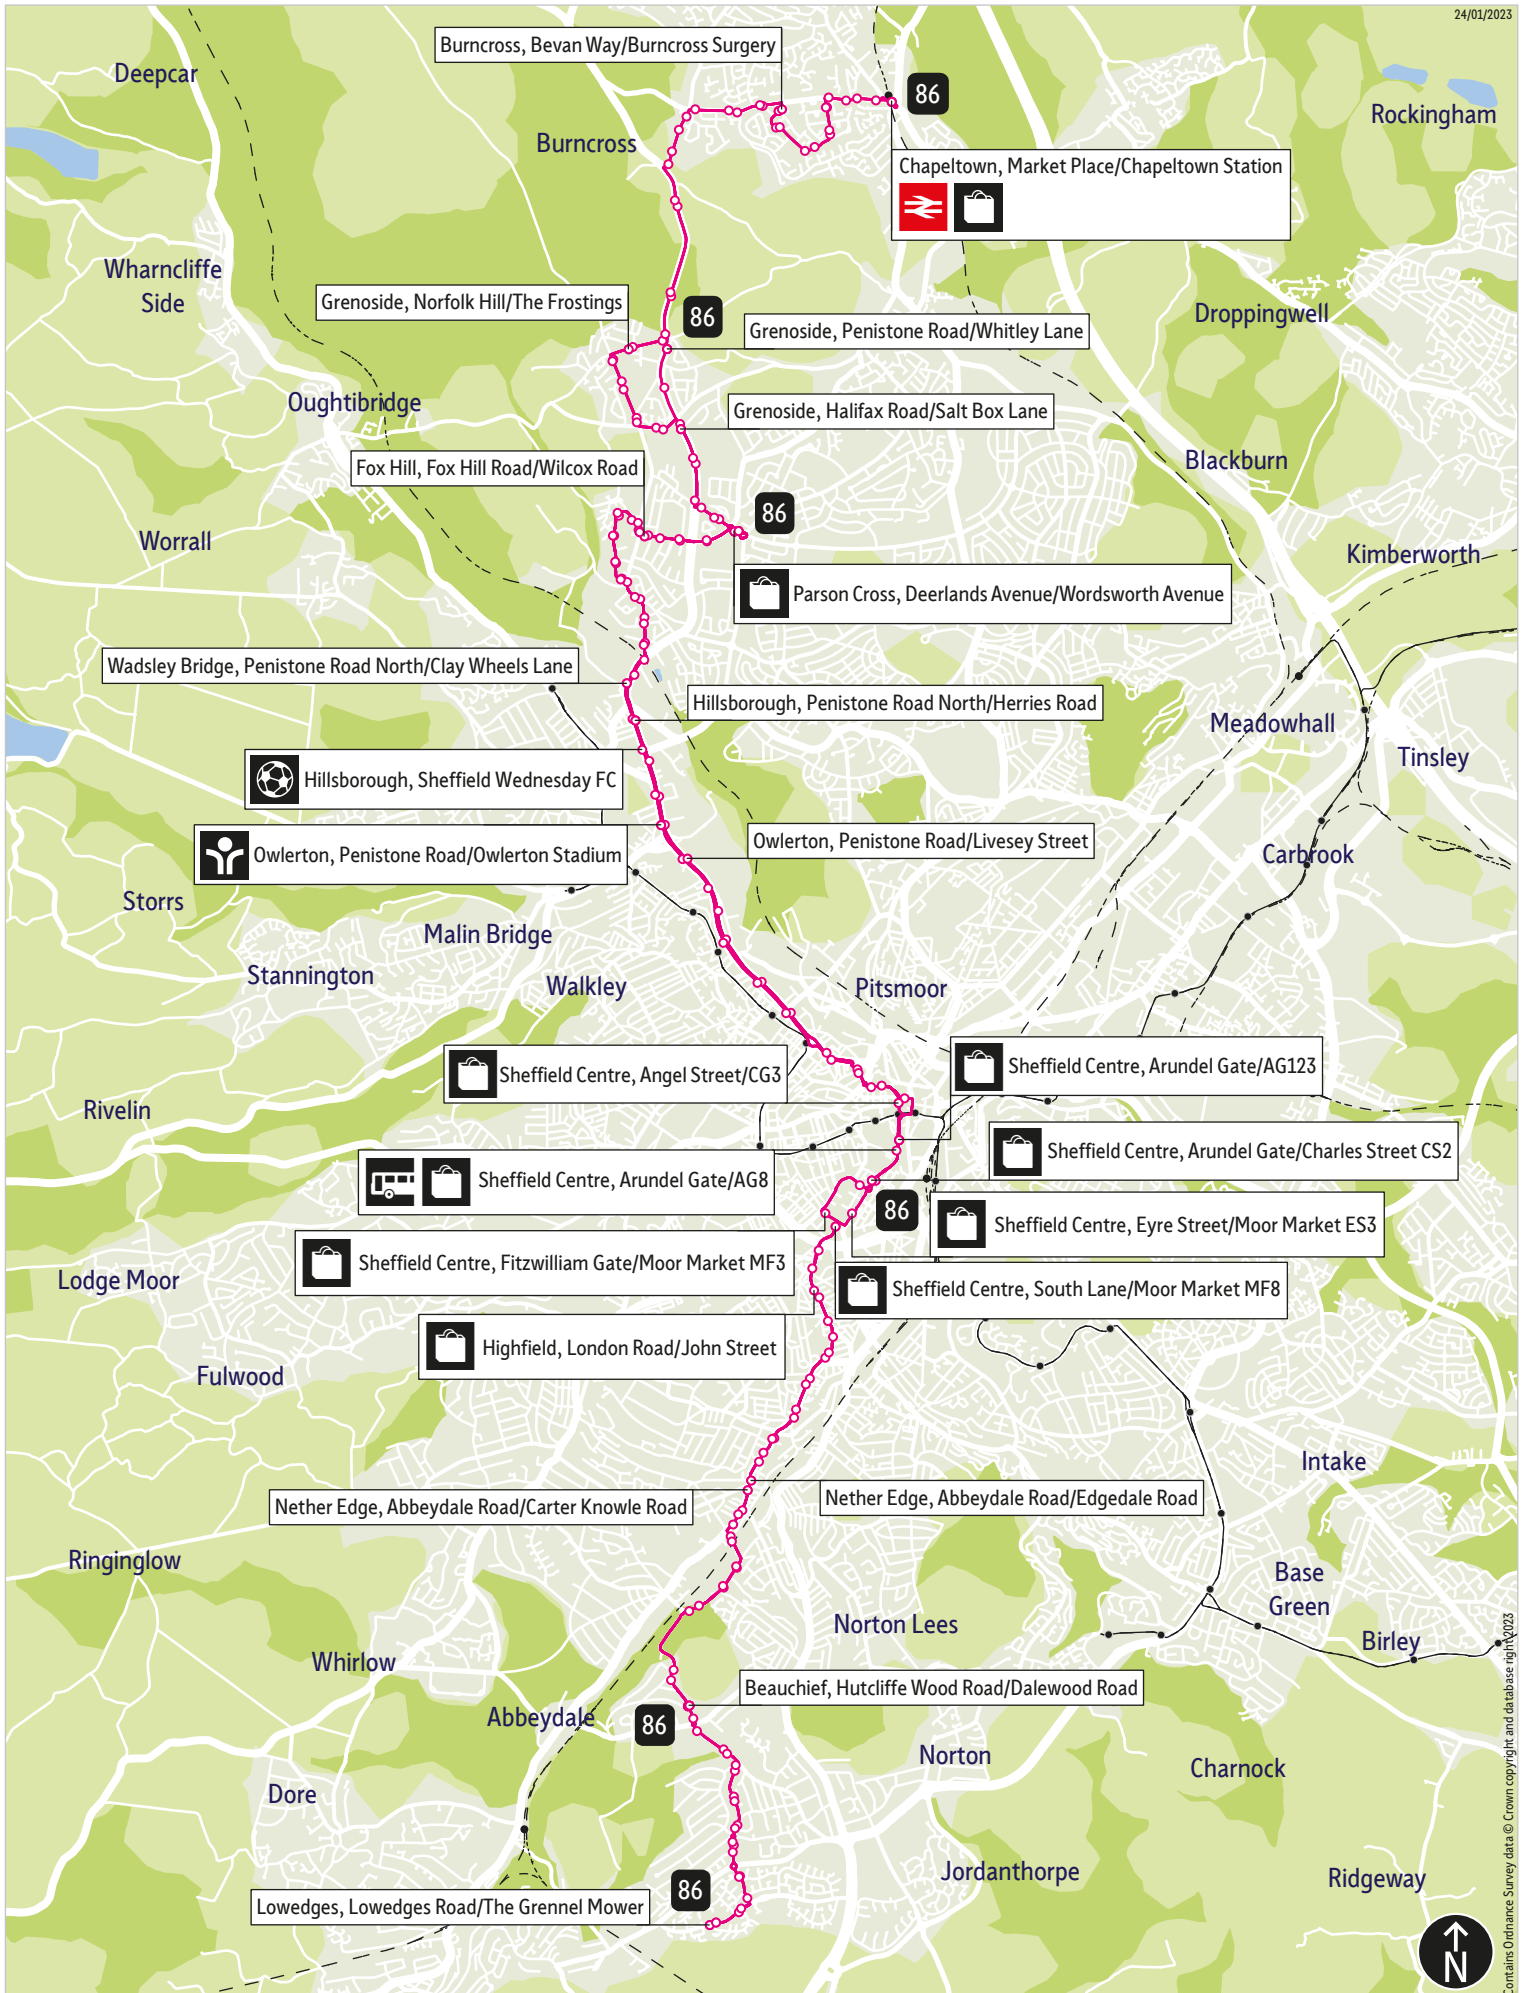

Bus route map for service 86

24/01/2023

■ = Terminus point
🚏 🚉 🚊 🚇 🚗 🚘 = Public transport
🛍️ = Shopping area
🚚 = Bus route & stops
—+—+— = Rail line & station
—●—●— = Tram route & stop