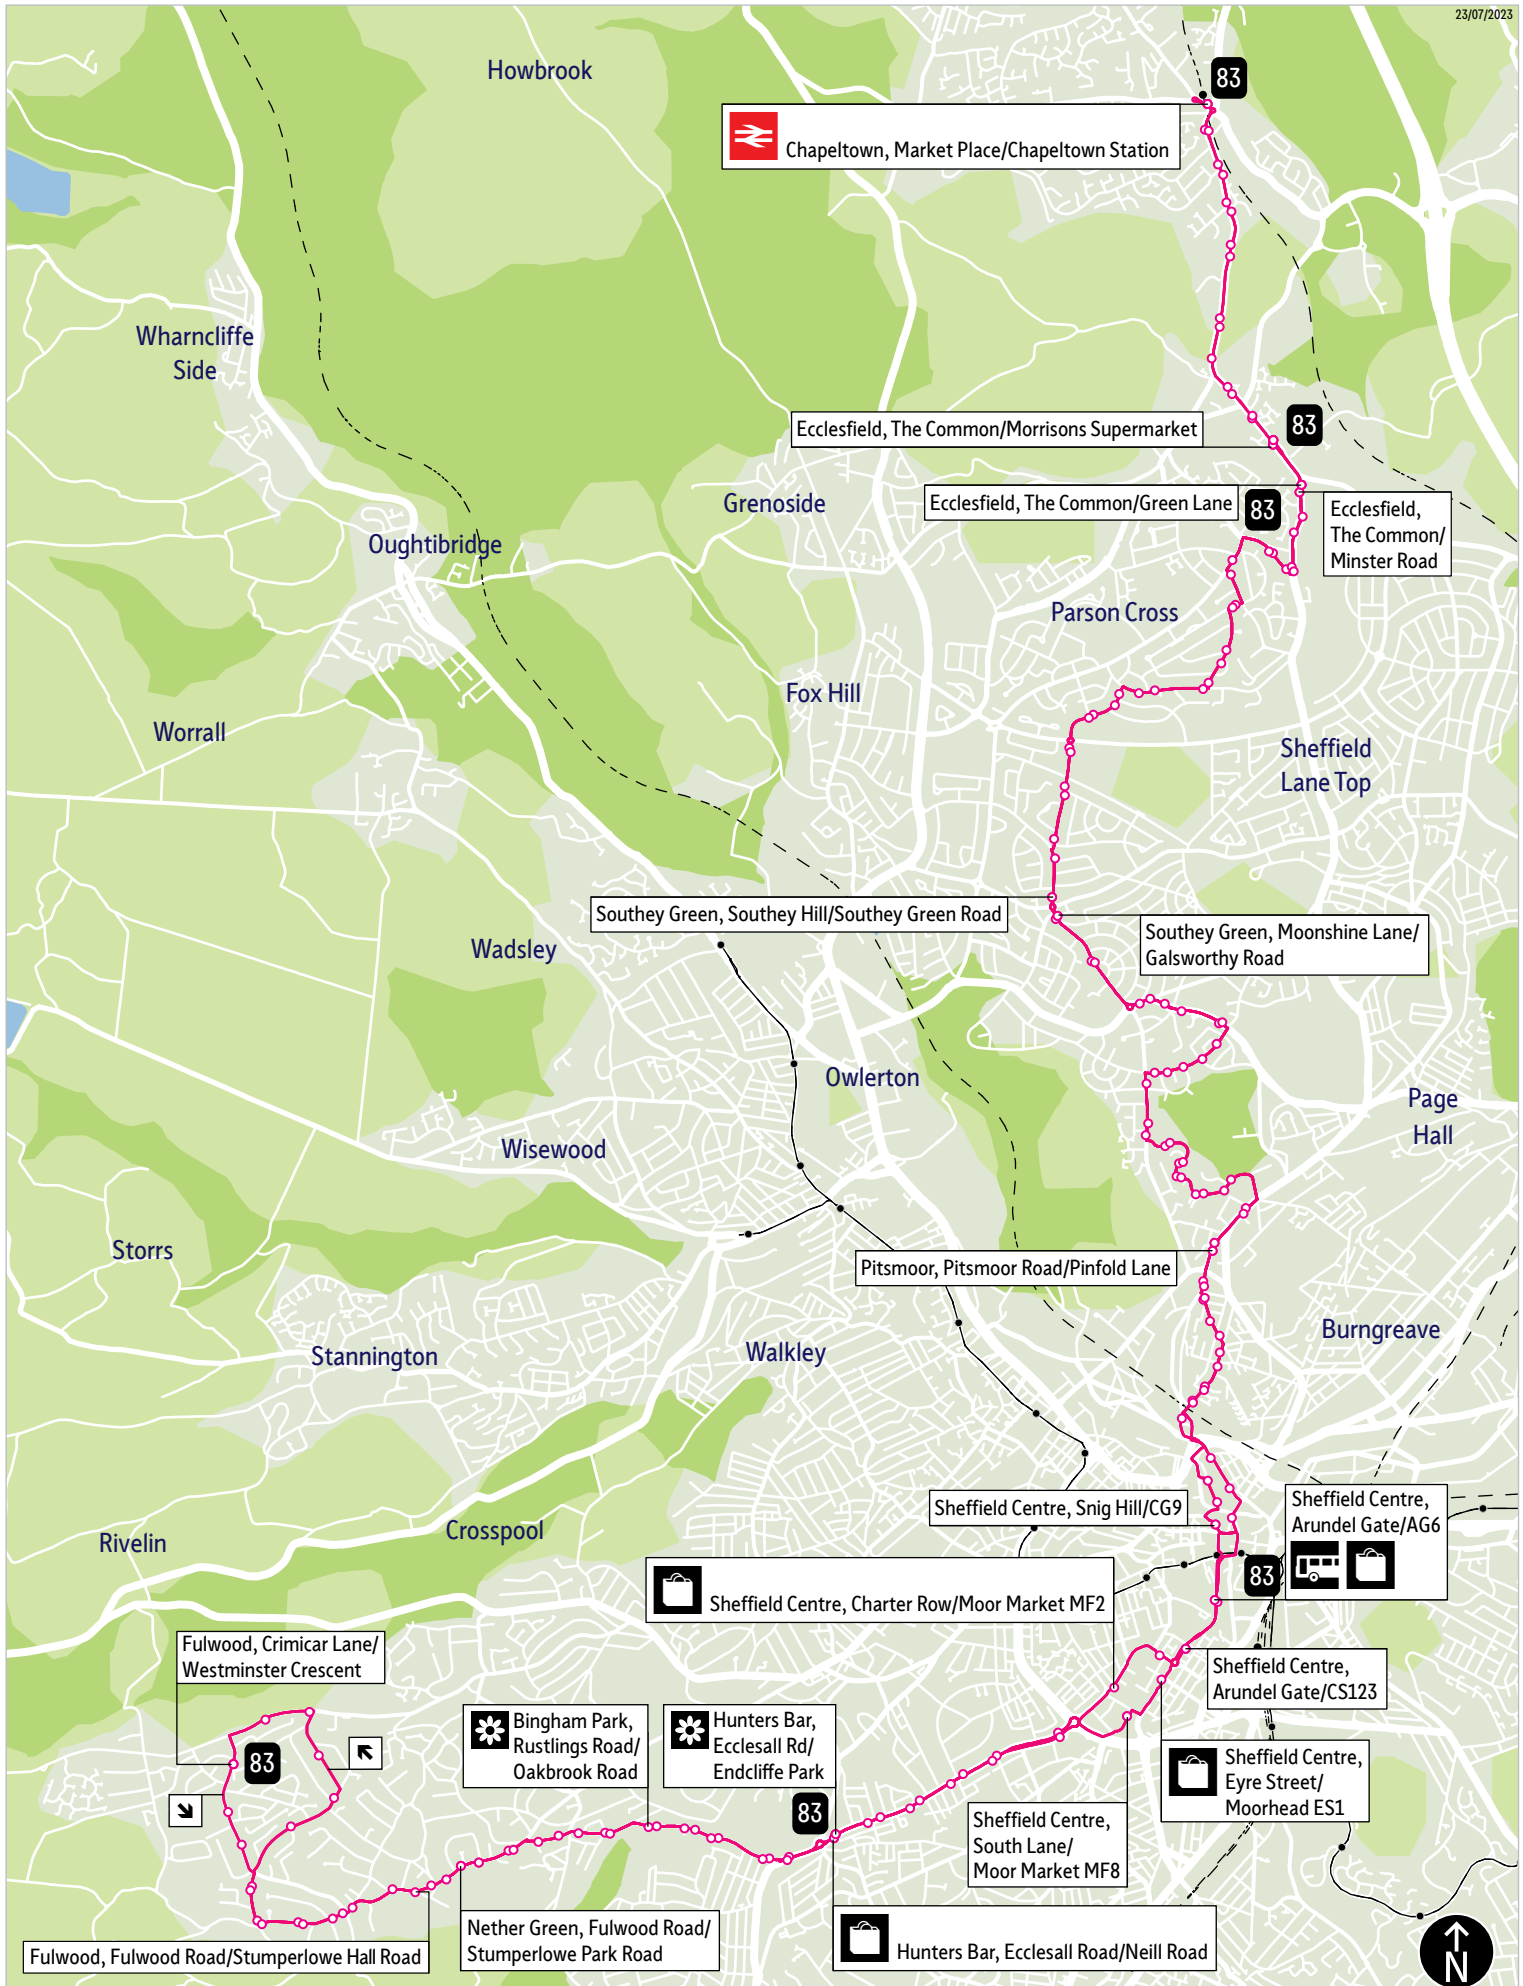

Bus route map for service 83

23/07/2023

- = Terminus point
- = Public transport
- = Shopping area
- = Bus route & stops
- = Rail line & station
- = Tram route & stop