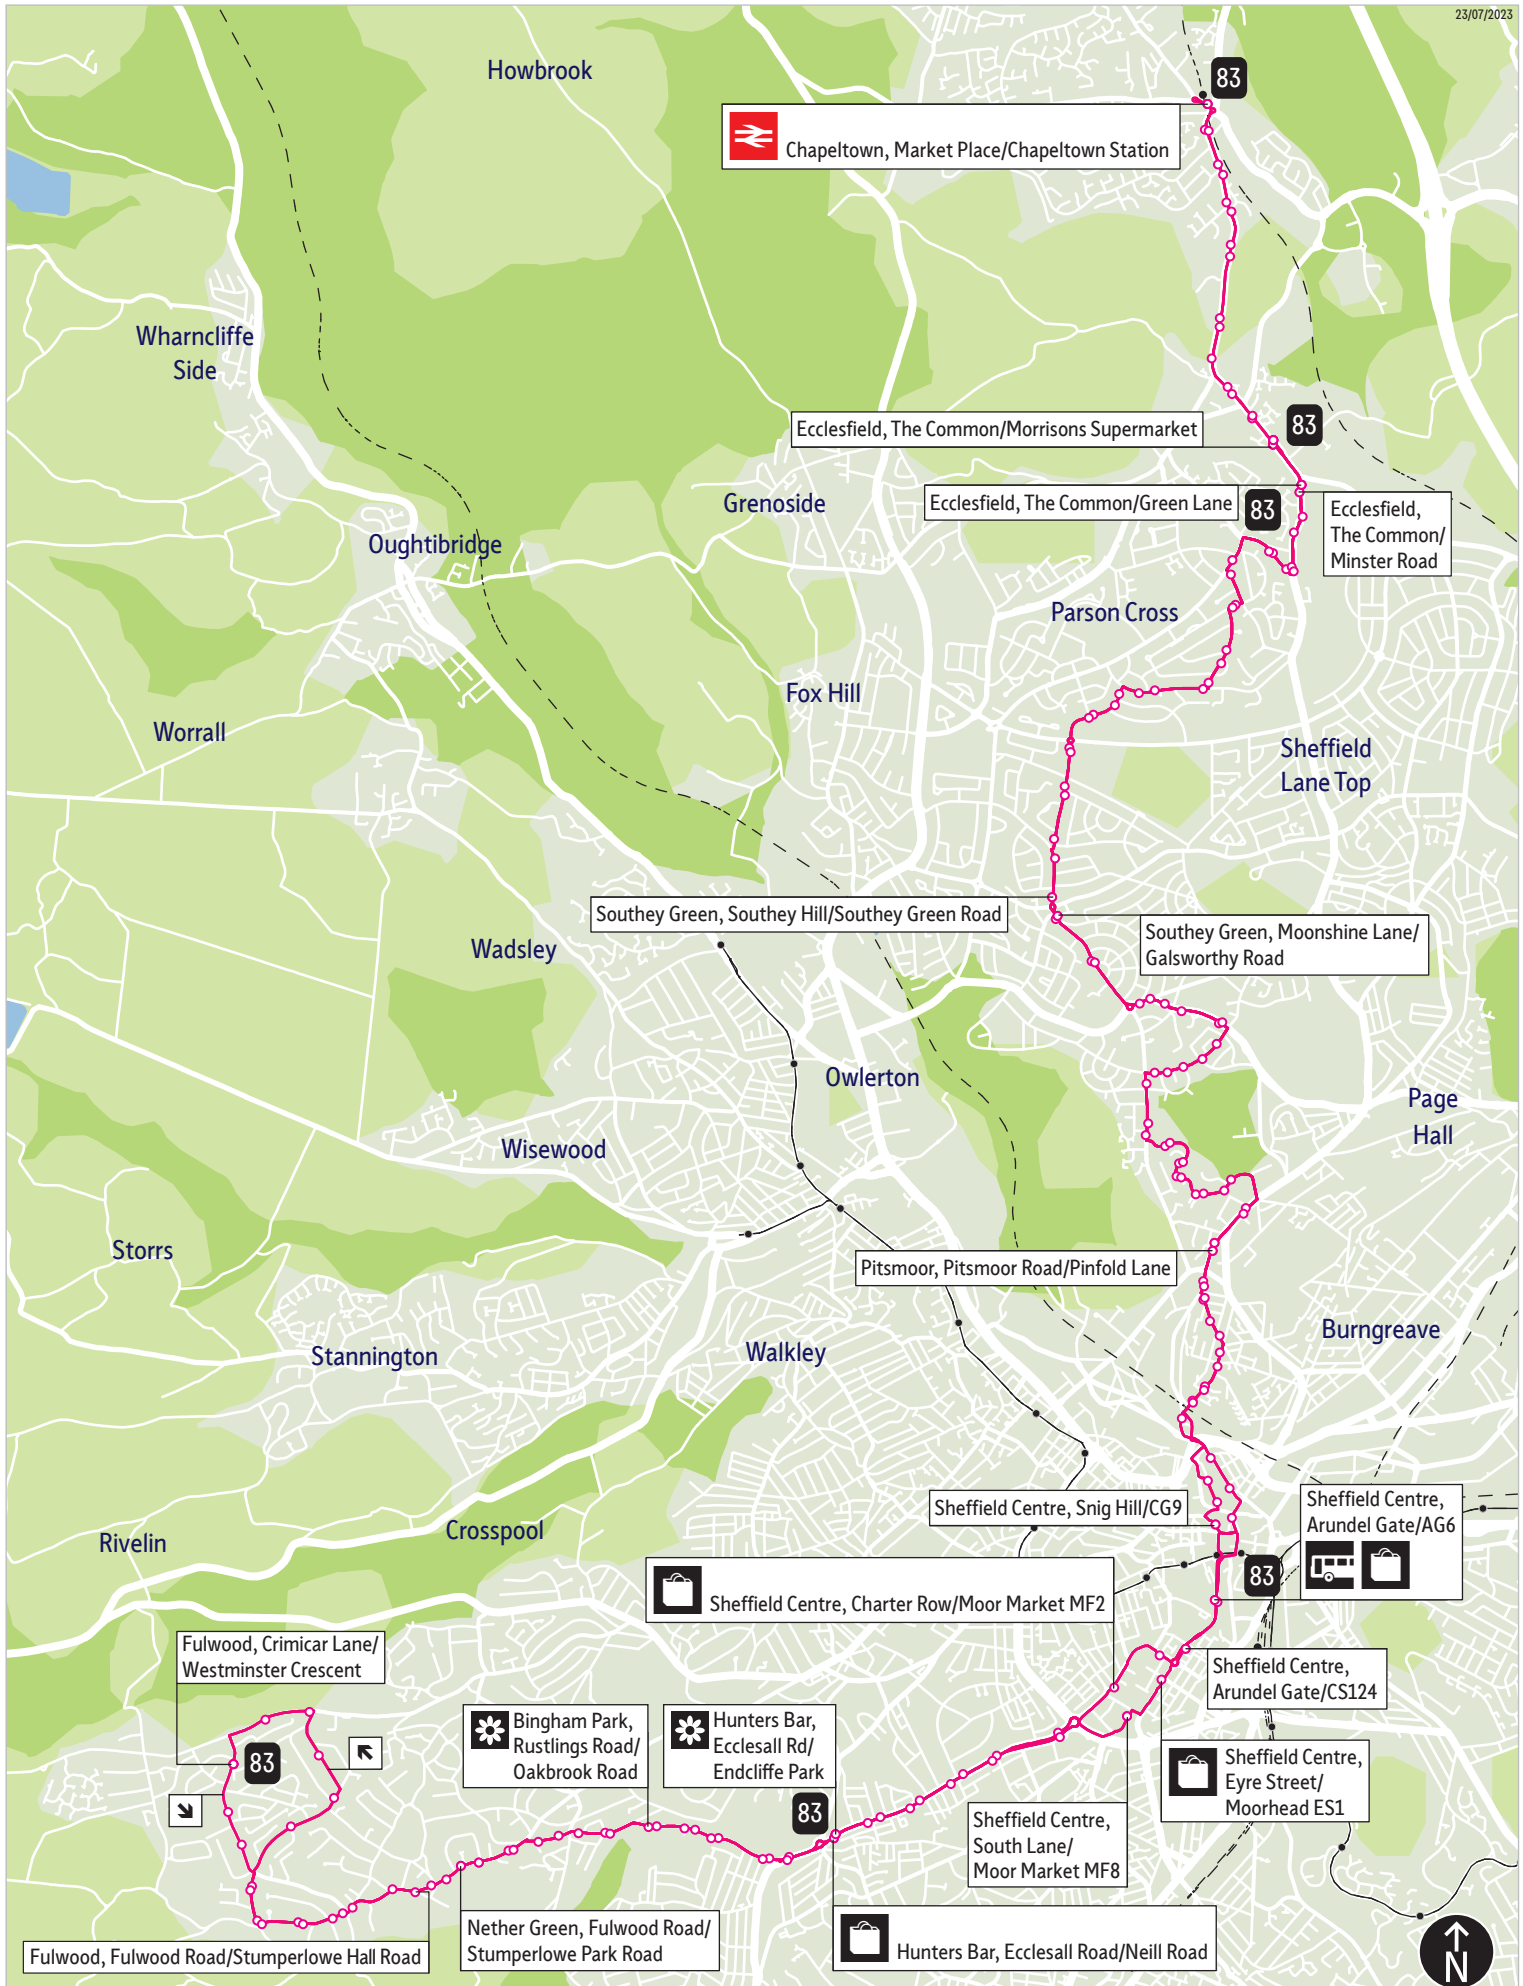

Bus route map for service 83

23/07/2023

- = Terminus point
- = Public transport
- = Shopping area
- = Bus route & stops
- = Rail line & station
- = Tram route & stop