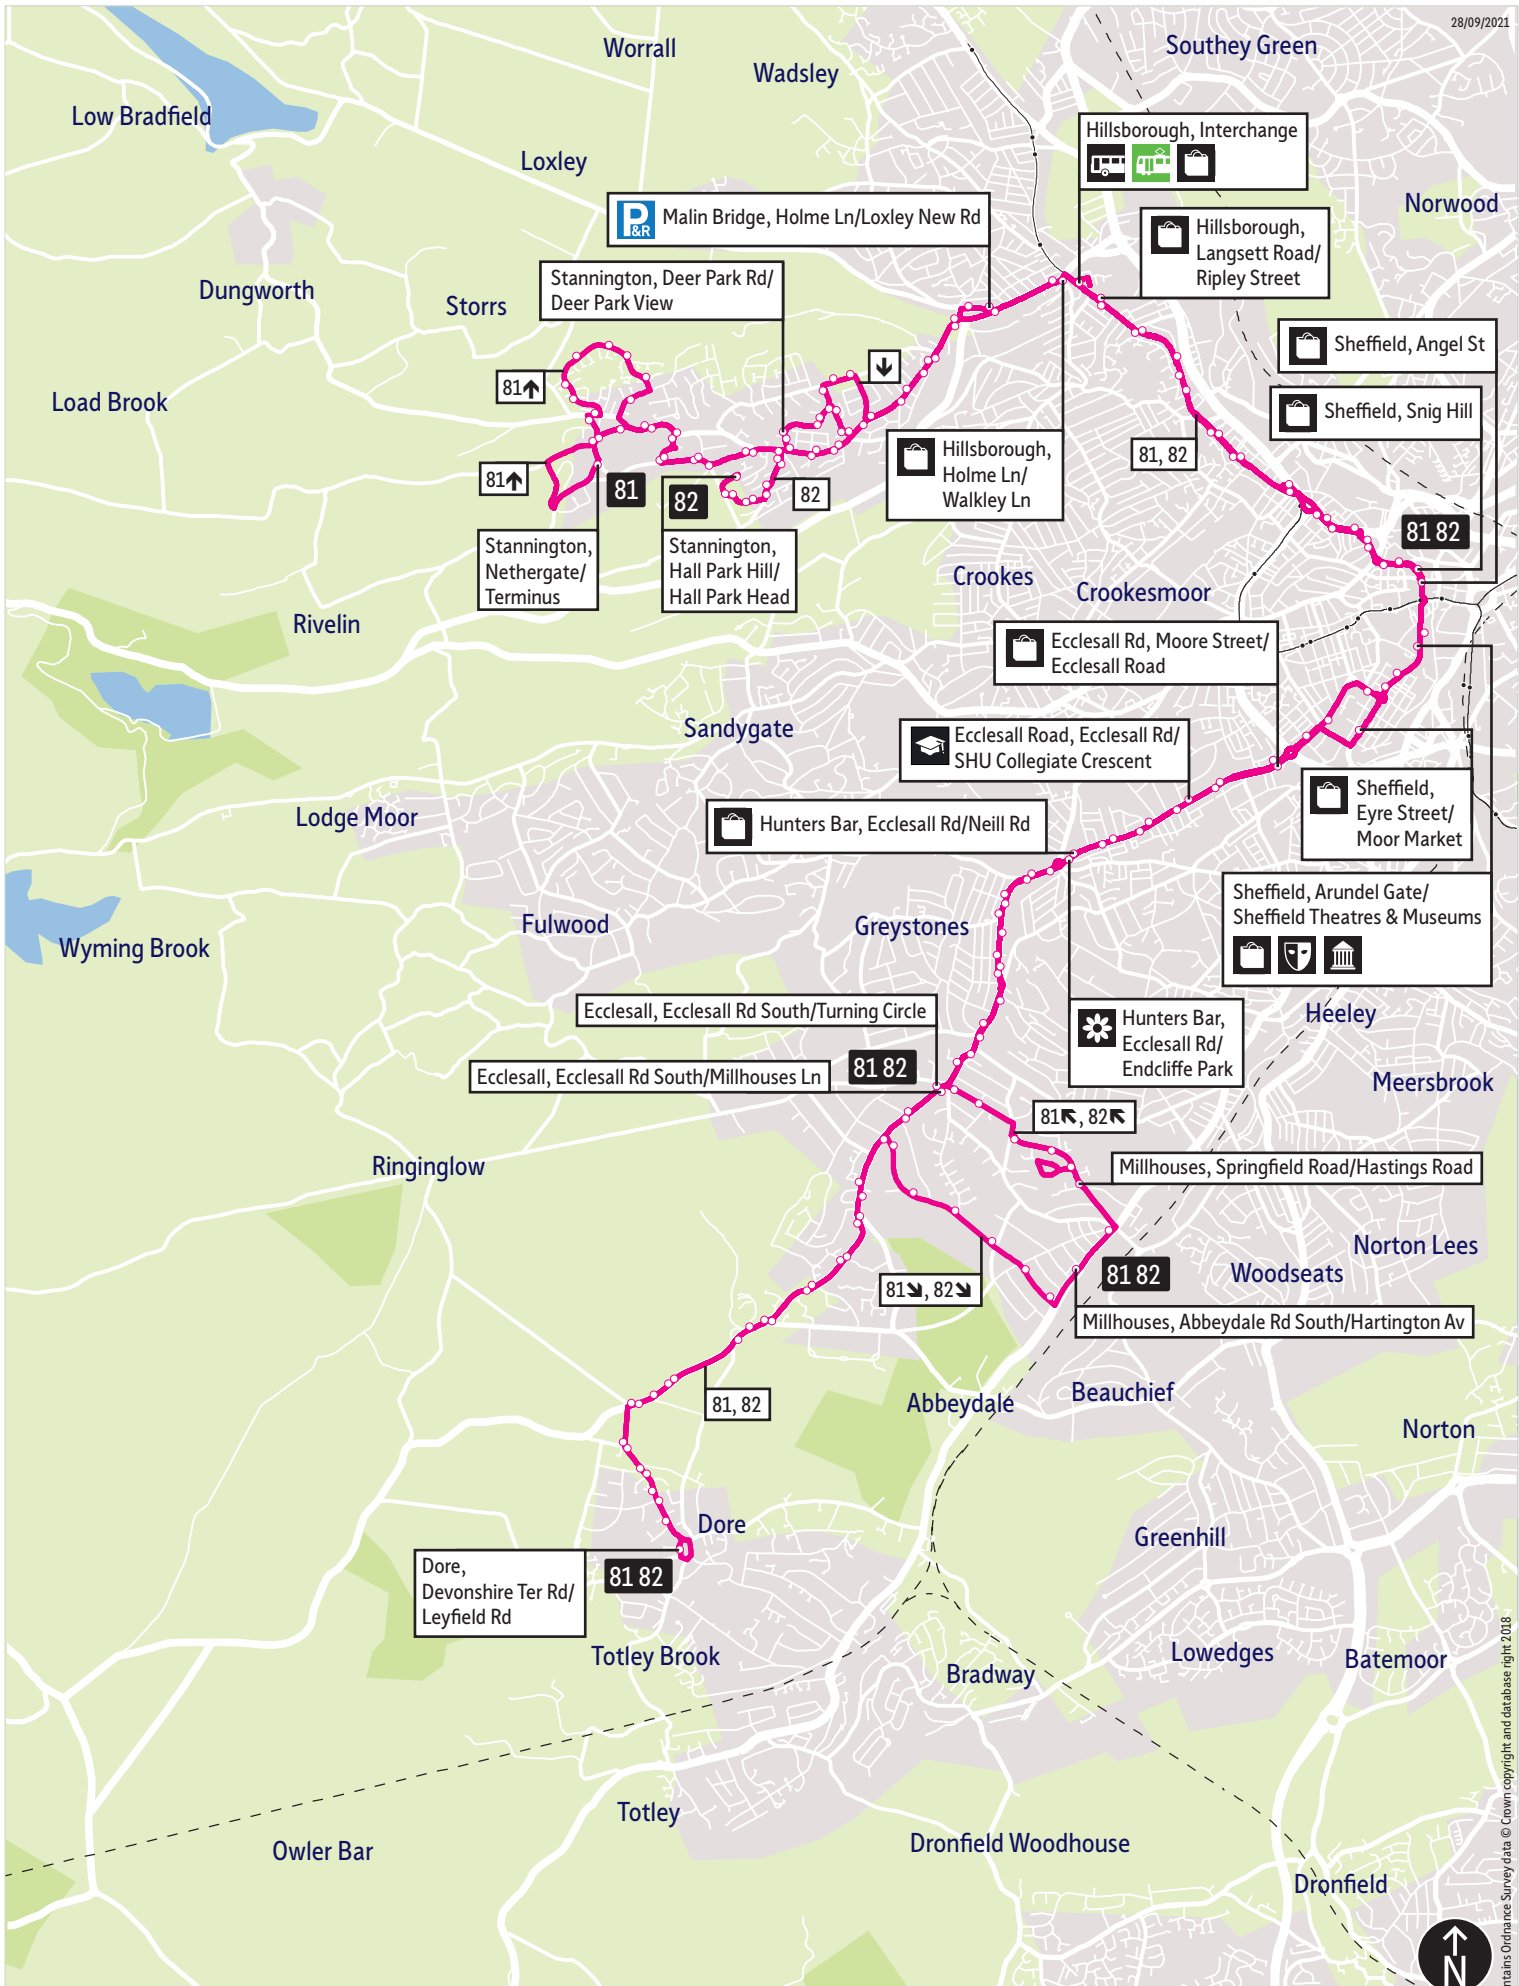

Bus route map for services 81 and 82

28/09/2021

- = Terminus point
- = Public transport
- = Shopping area
- = Bus route & stops
- = Rail line & station
- = Tram route & stop