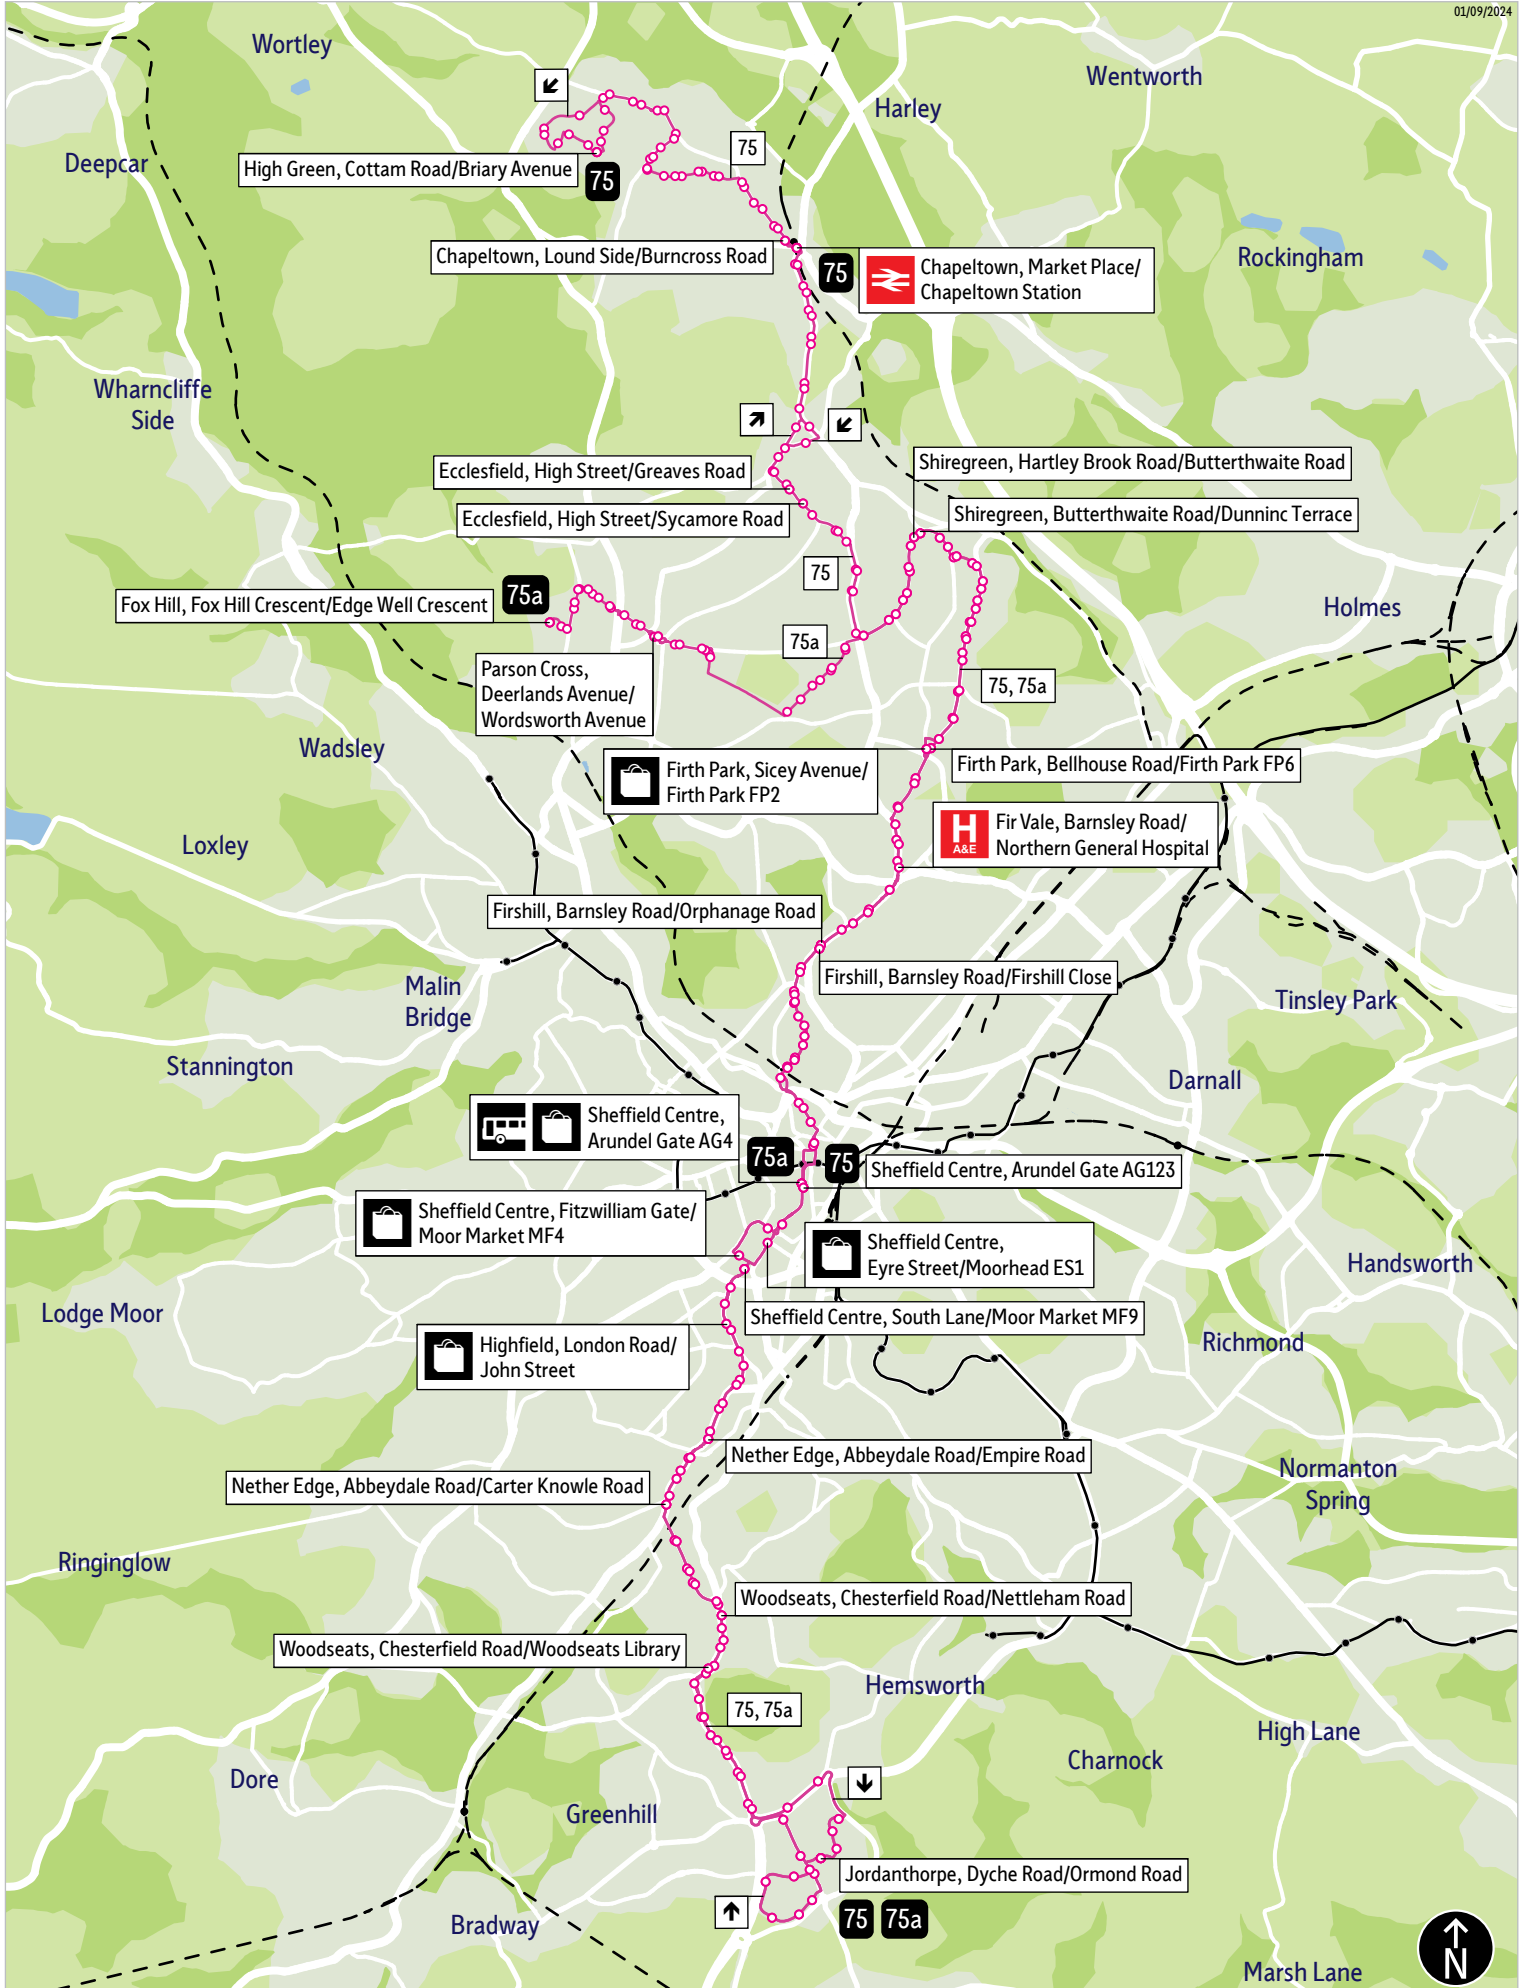

## Places on the route

 The Moor Market  
  Sheffield Theatres & Museums  
   Sheffield Interchange  
 Northern General Hospital  
     Meadowhall Interchange  
 Chapelton Railway Station

# Bus route map for services 75 & 75a

01/09/2024

This map is based upon Ordnance Survey material with the permission of Ordnance Survey on behalf of the Controller of Her Majesty's Stationery Office © Crown copyright. Unauthorised reproduction infringes Crown copyright and database rights 2024 OS licence number AC0000828038

= Terminus point
 

 = Public transport
  = Shopping area
  = Bus route & stops
  = Rail line & station
  = Tram route & stop