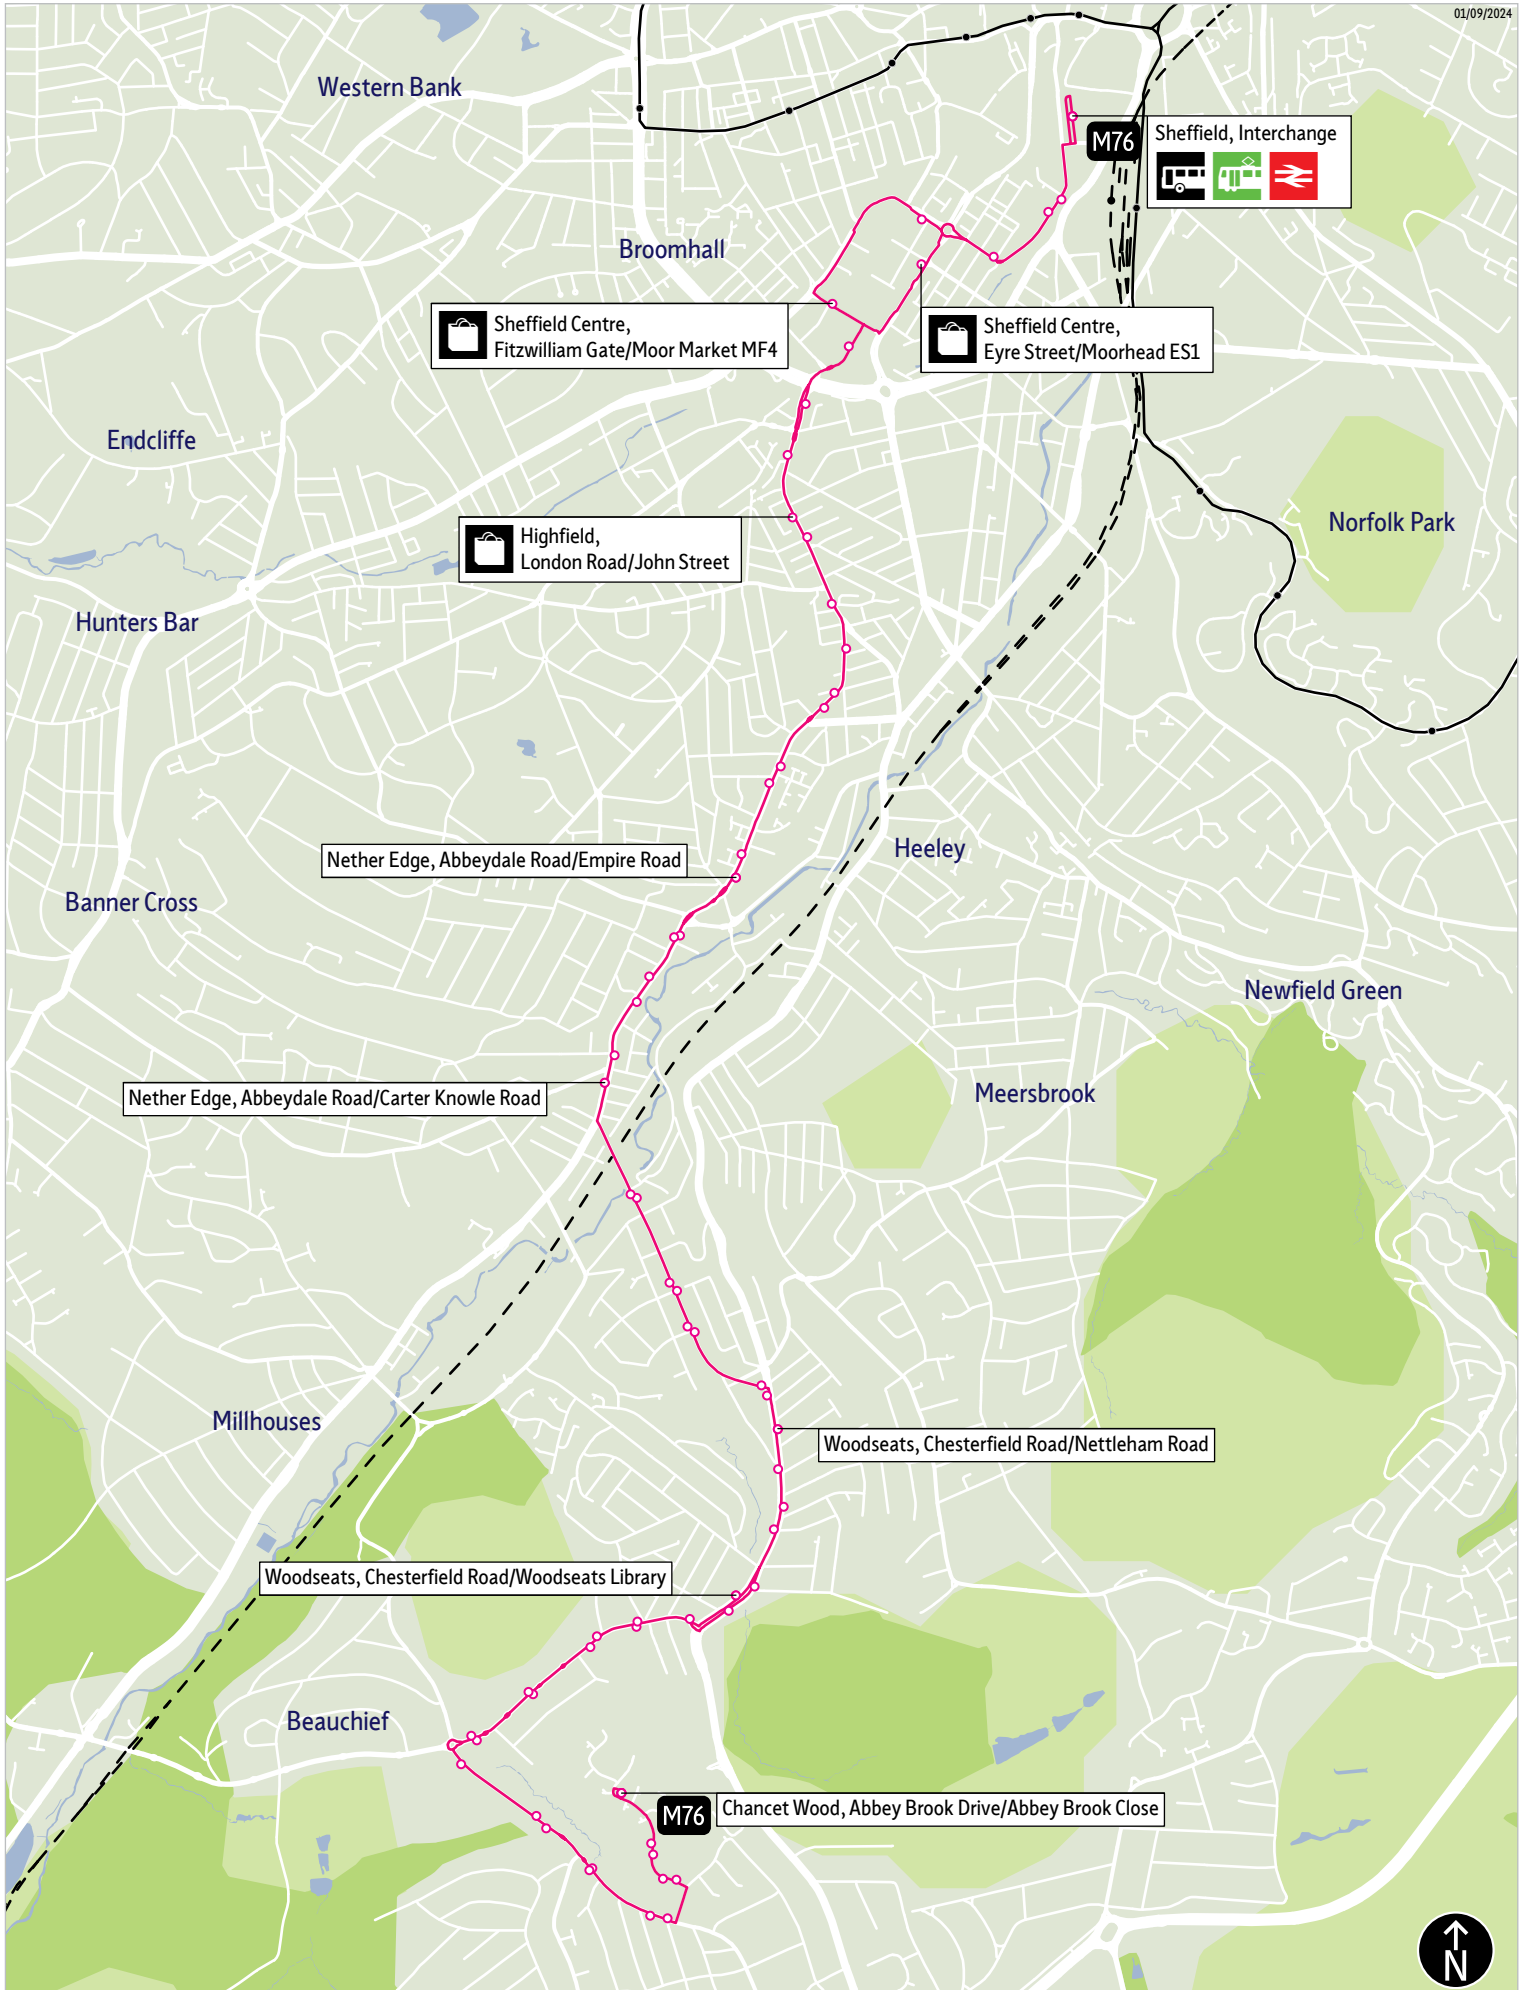

Bus route map for service M76

01/09/2024

This map is based upon Ordnance Survey material with the permission of Ordnance Survey on behalf of the Controller of Her Majesty's Stationery Office © Crown copyright. Unauthorised reproduction infringes Crown copyright and database rights 2024 OS licence number AC0000828038

- = Terminus point
- = Public transport
- = Shopping area
- = Bus route & stops
- = Rail line & station
- = Tram route & stop