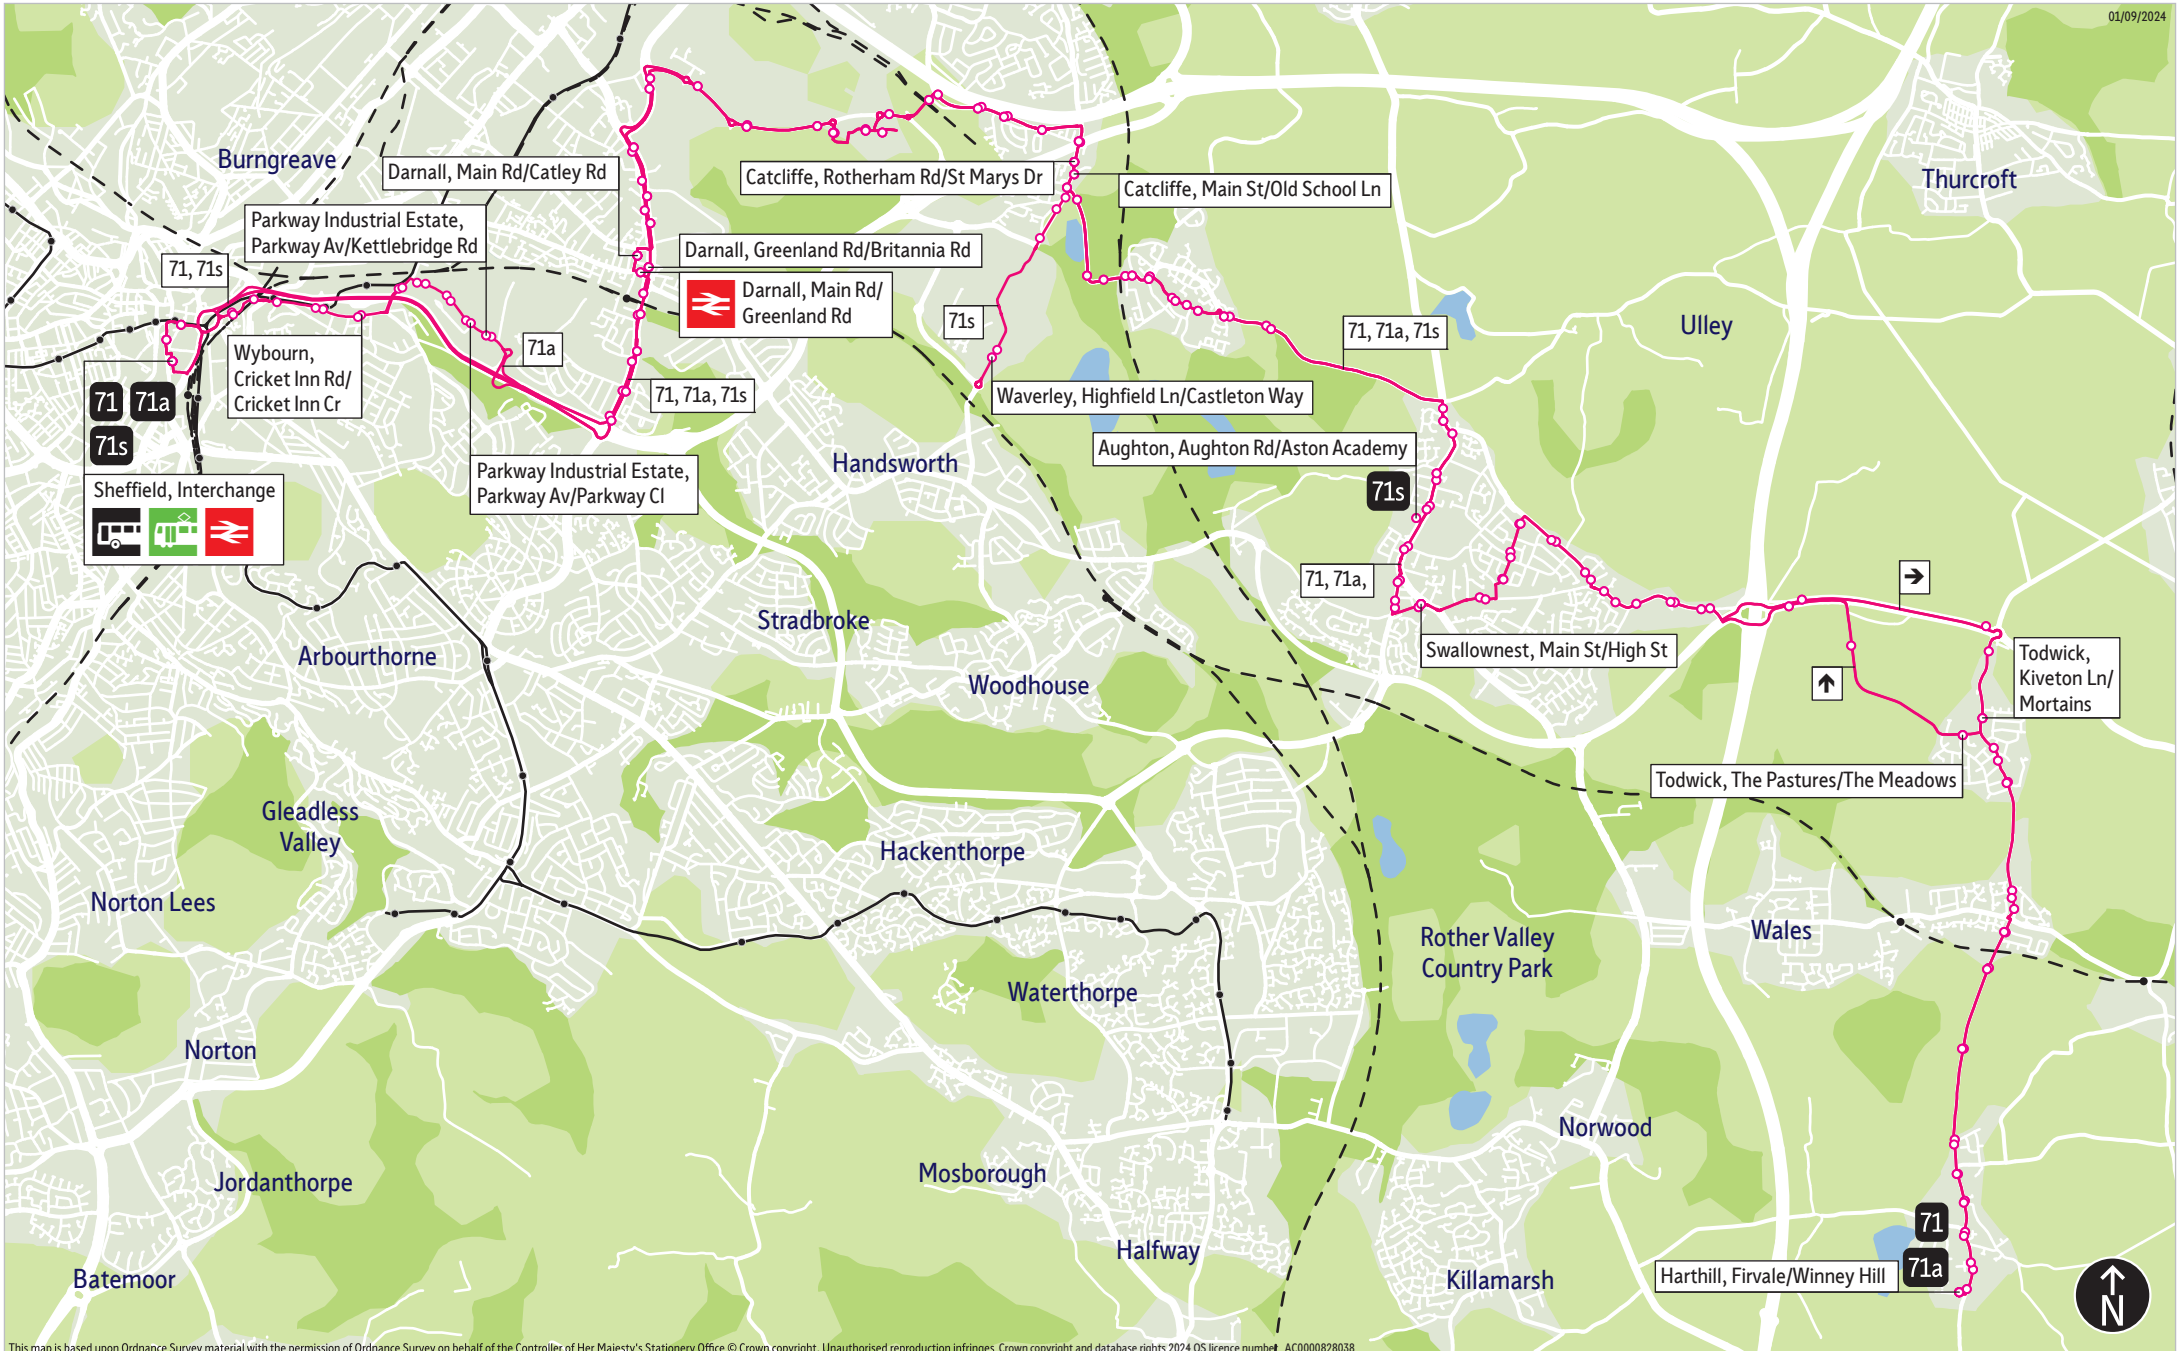

Bus route map for services 71, 71a & 71s

01/09/2024

= Terminus point
 = Public transport
 = Shopping area
 = Bus route & stops
 = Rail line & station
 = Tram route & stop