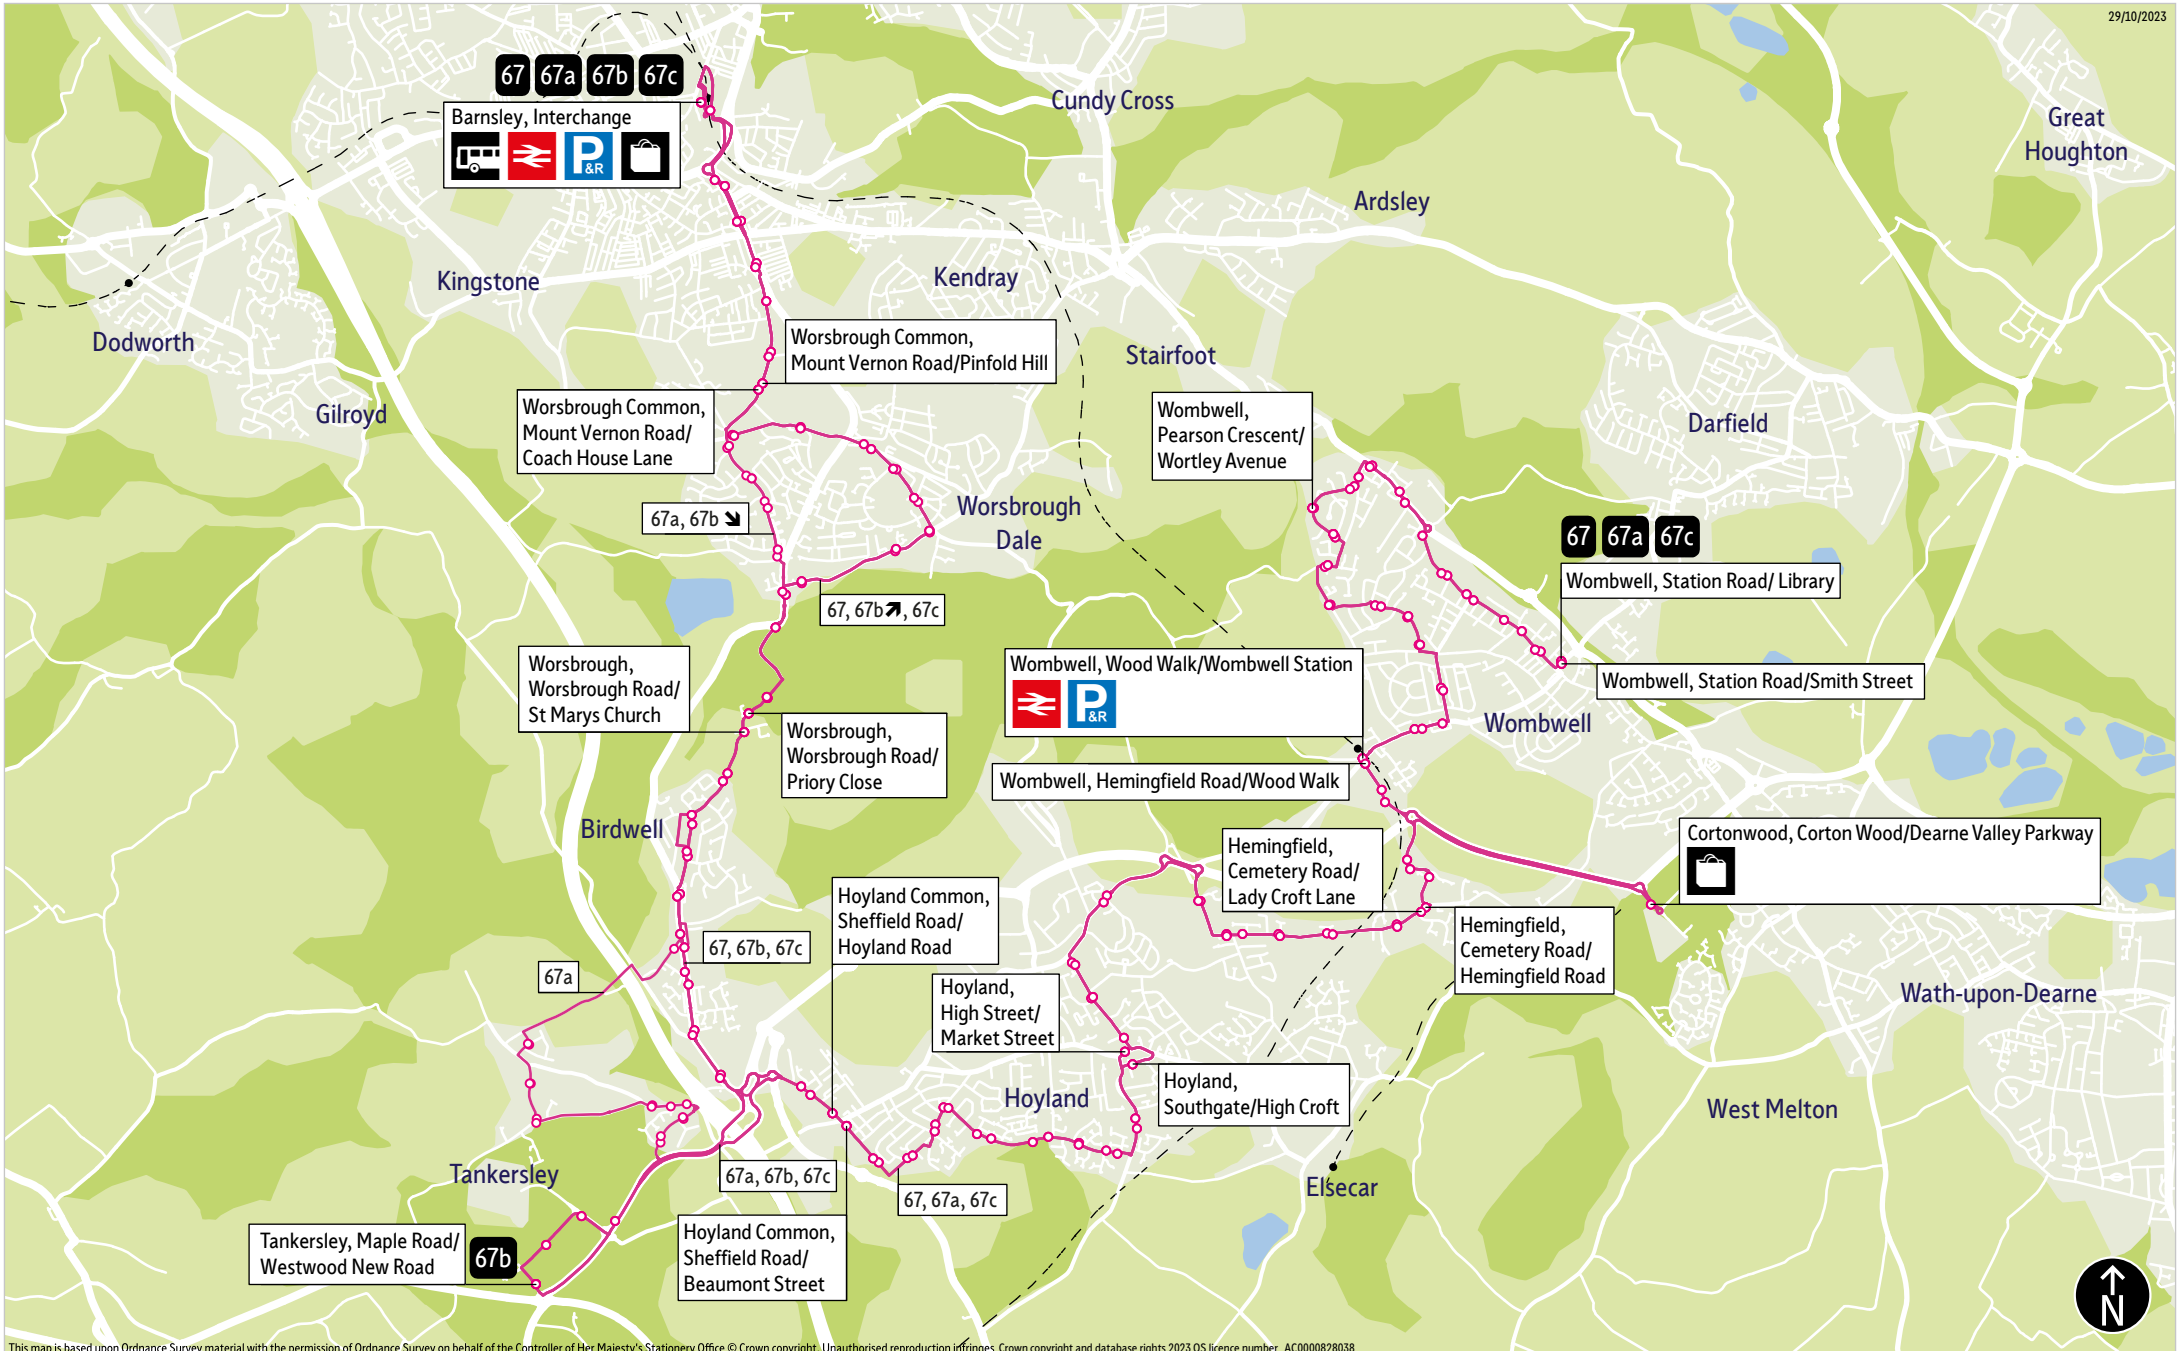

Bus route map for service 67, 67a, 67b & 67c

- = Terminus point
- = Public transport
- = Shopping area
- = Bus route & stops
- = Rail line & station
- = Tram route & stop