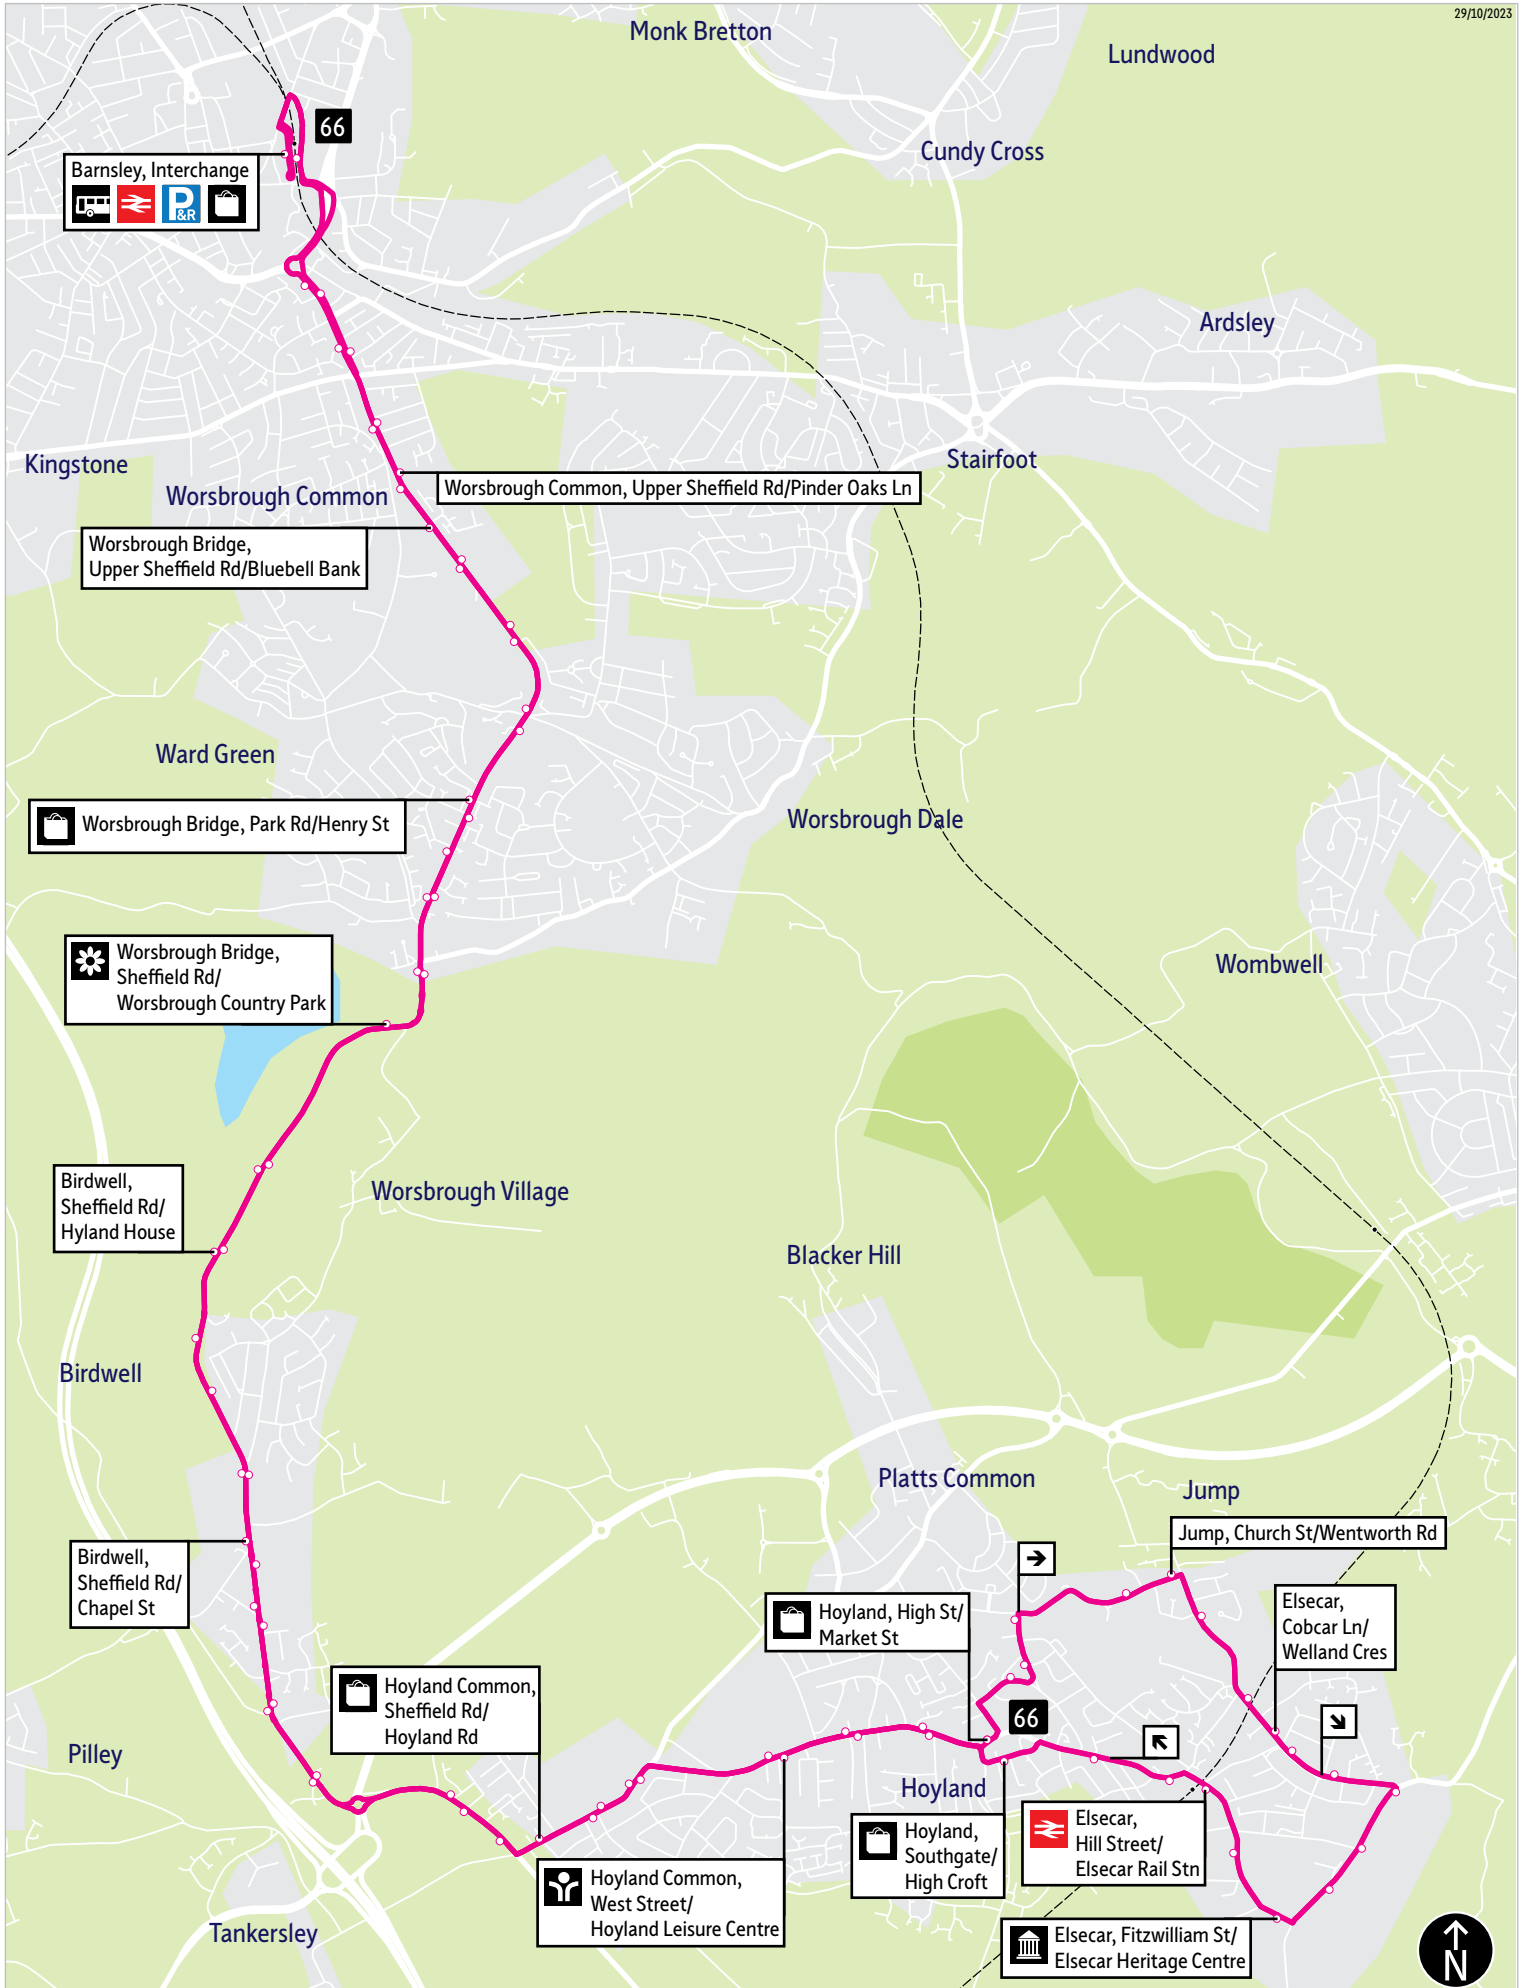

Bus route map for service 66

29/10/2023

■ = Terminus point
🚏 = Public transport
🛒 = Shopping area
—●— = Bus route & stops
---●--- = Rail line & station
—●— = Tram route & stop