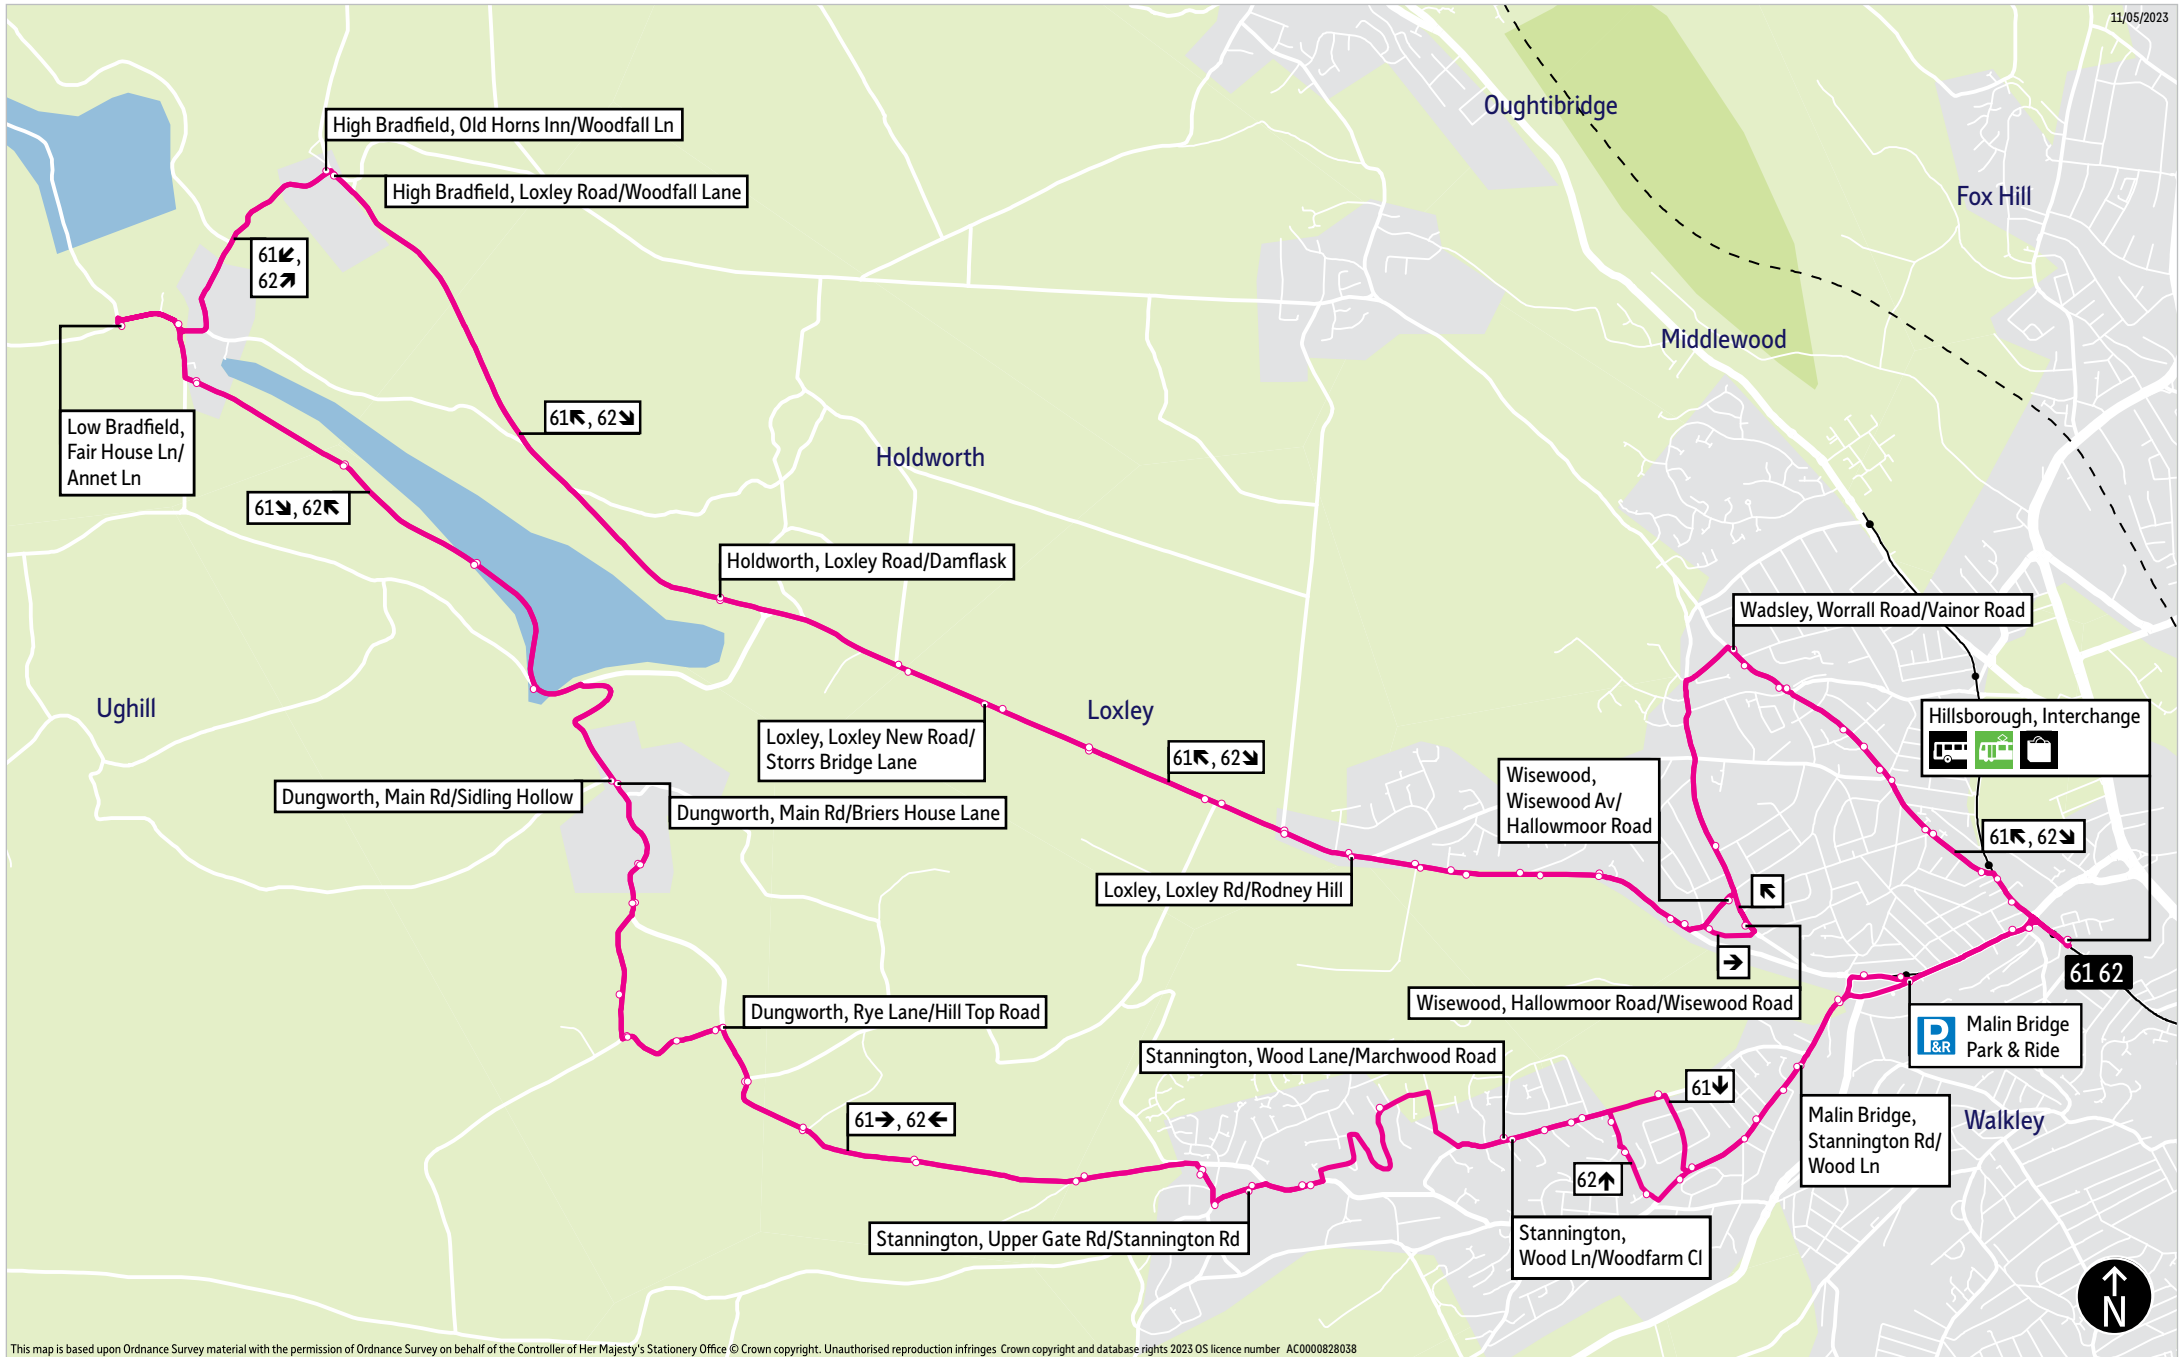

Bus route map for services 61 & 62

11/05/2023

= Terminus point
 = Public transport
 = Shopping area
 = Bus route & stops
 = Rail line & station
 = Tram route & stop