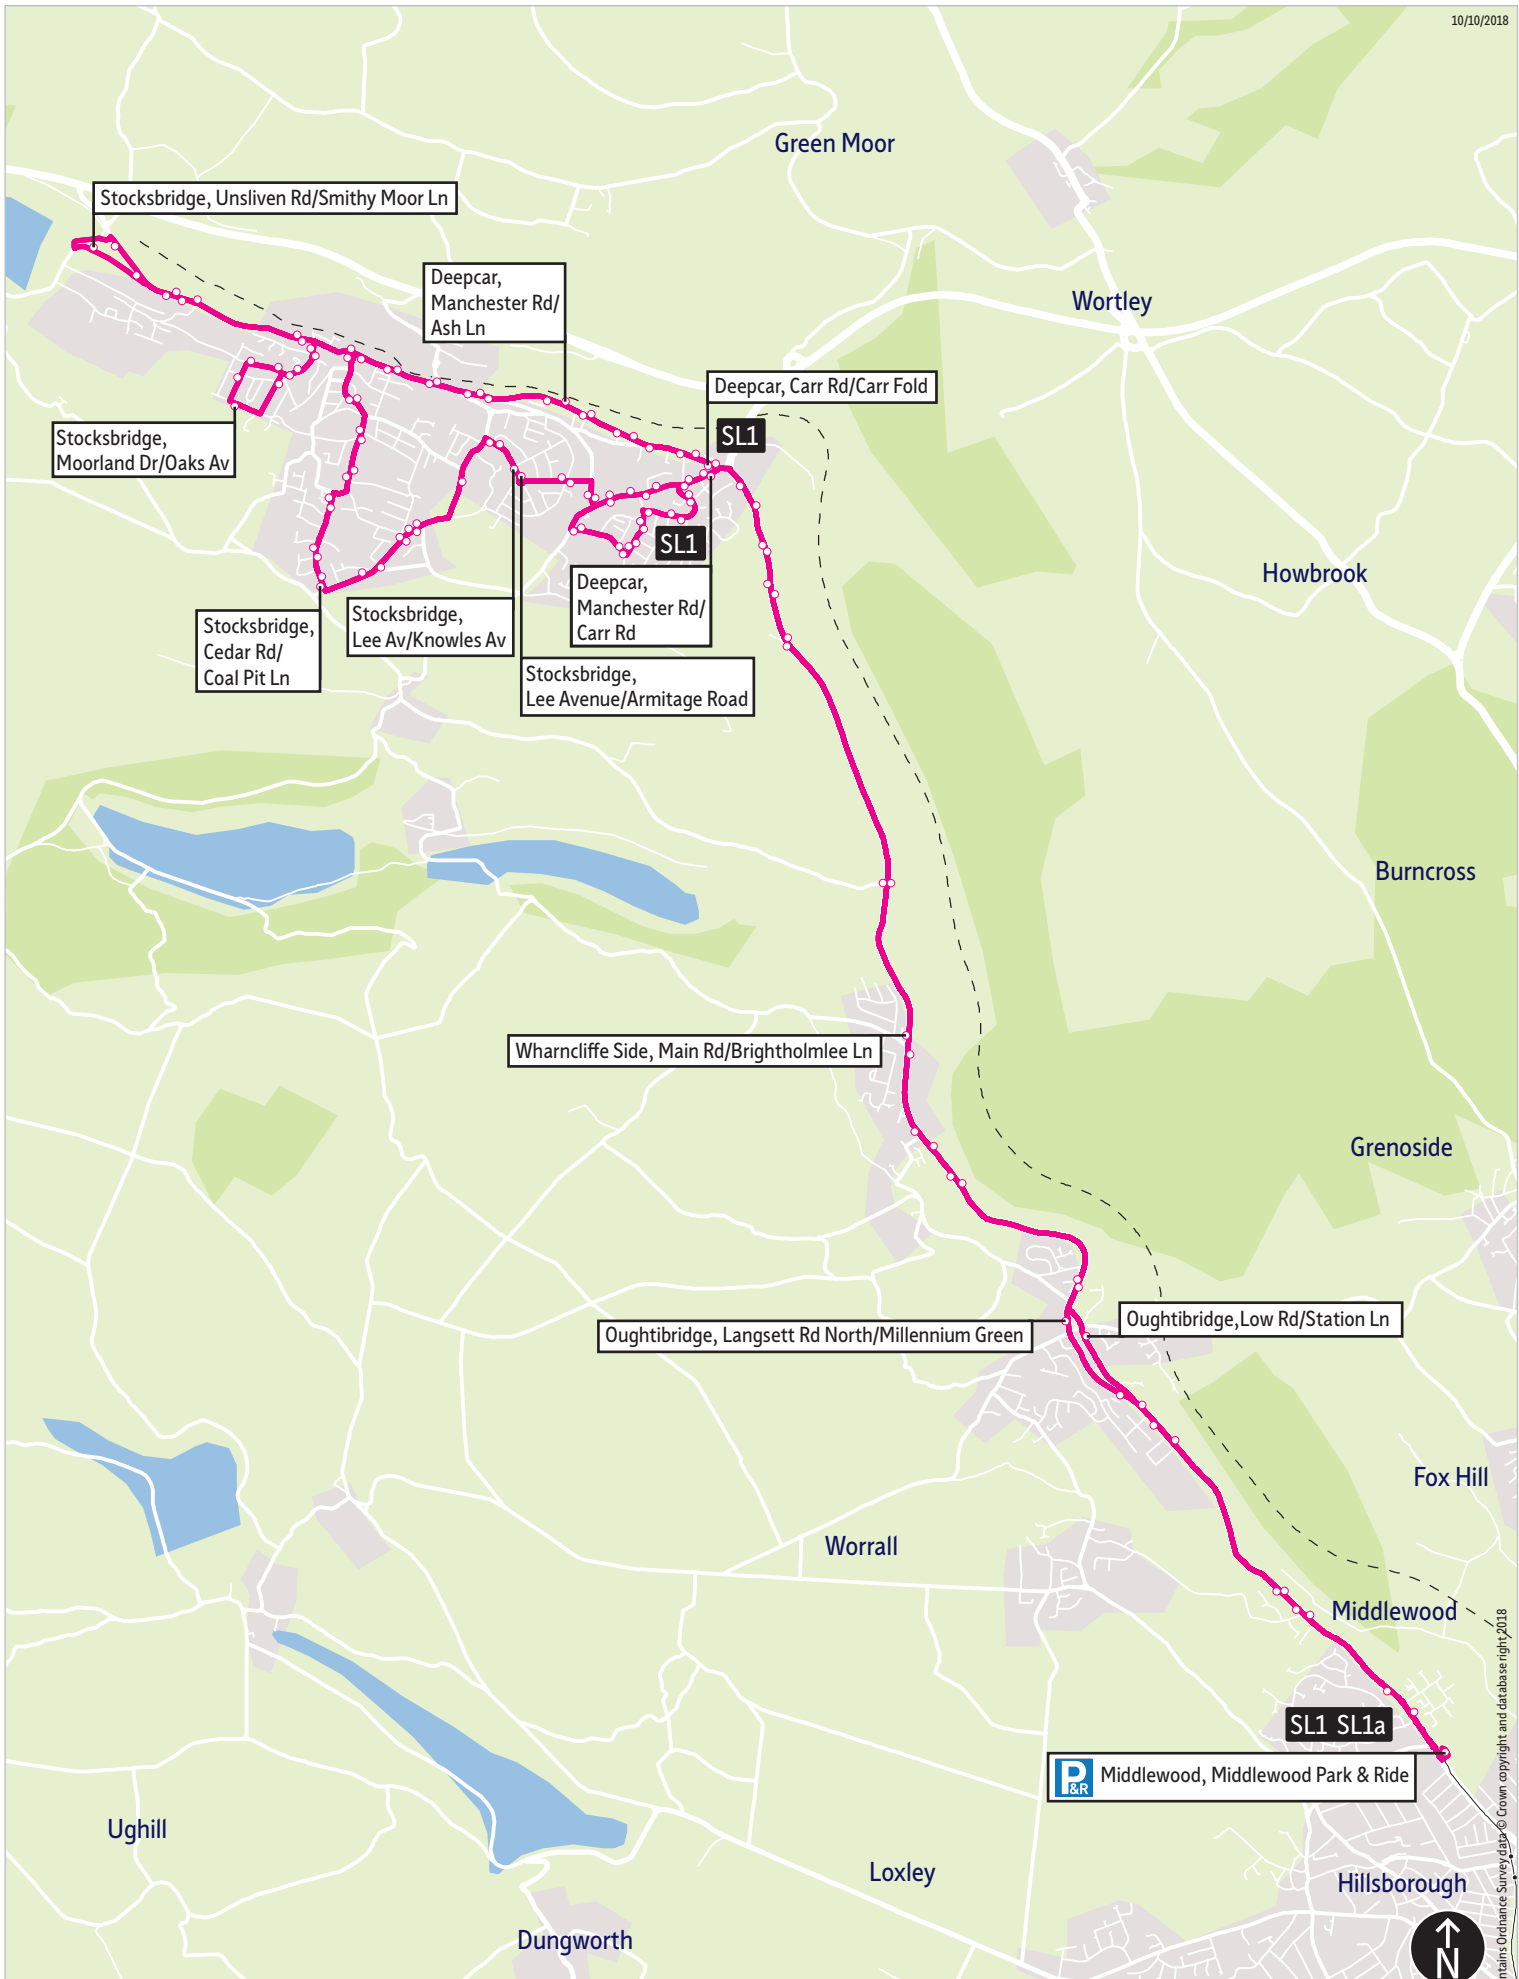

Bus route map for services SL1 and SL1a

10/10/2018

- = Terminus point
- = Public transport
- = Shopping area
- = Bus route & stops
- = Rail line & station
- = Tram route & stop