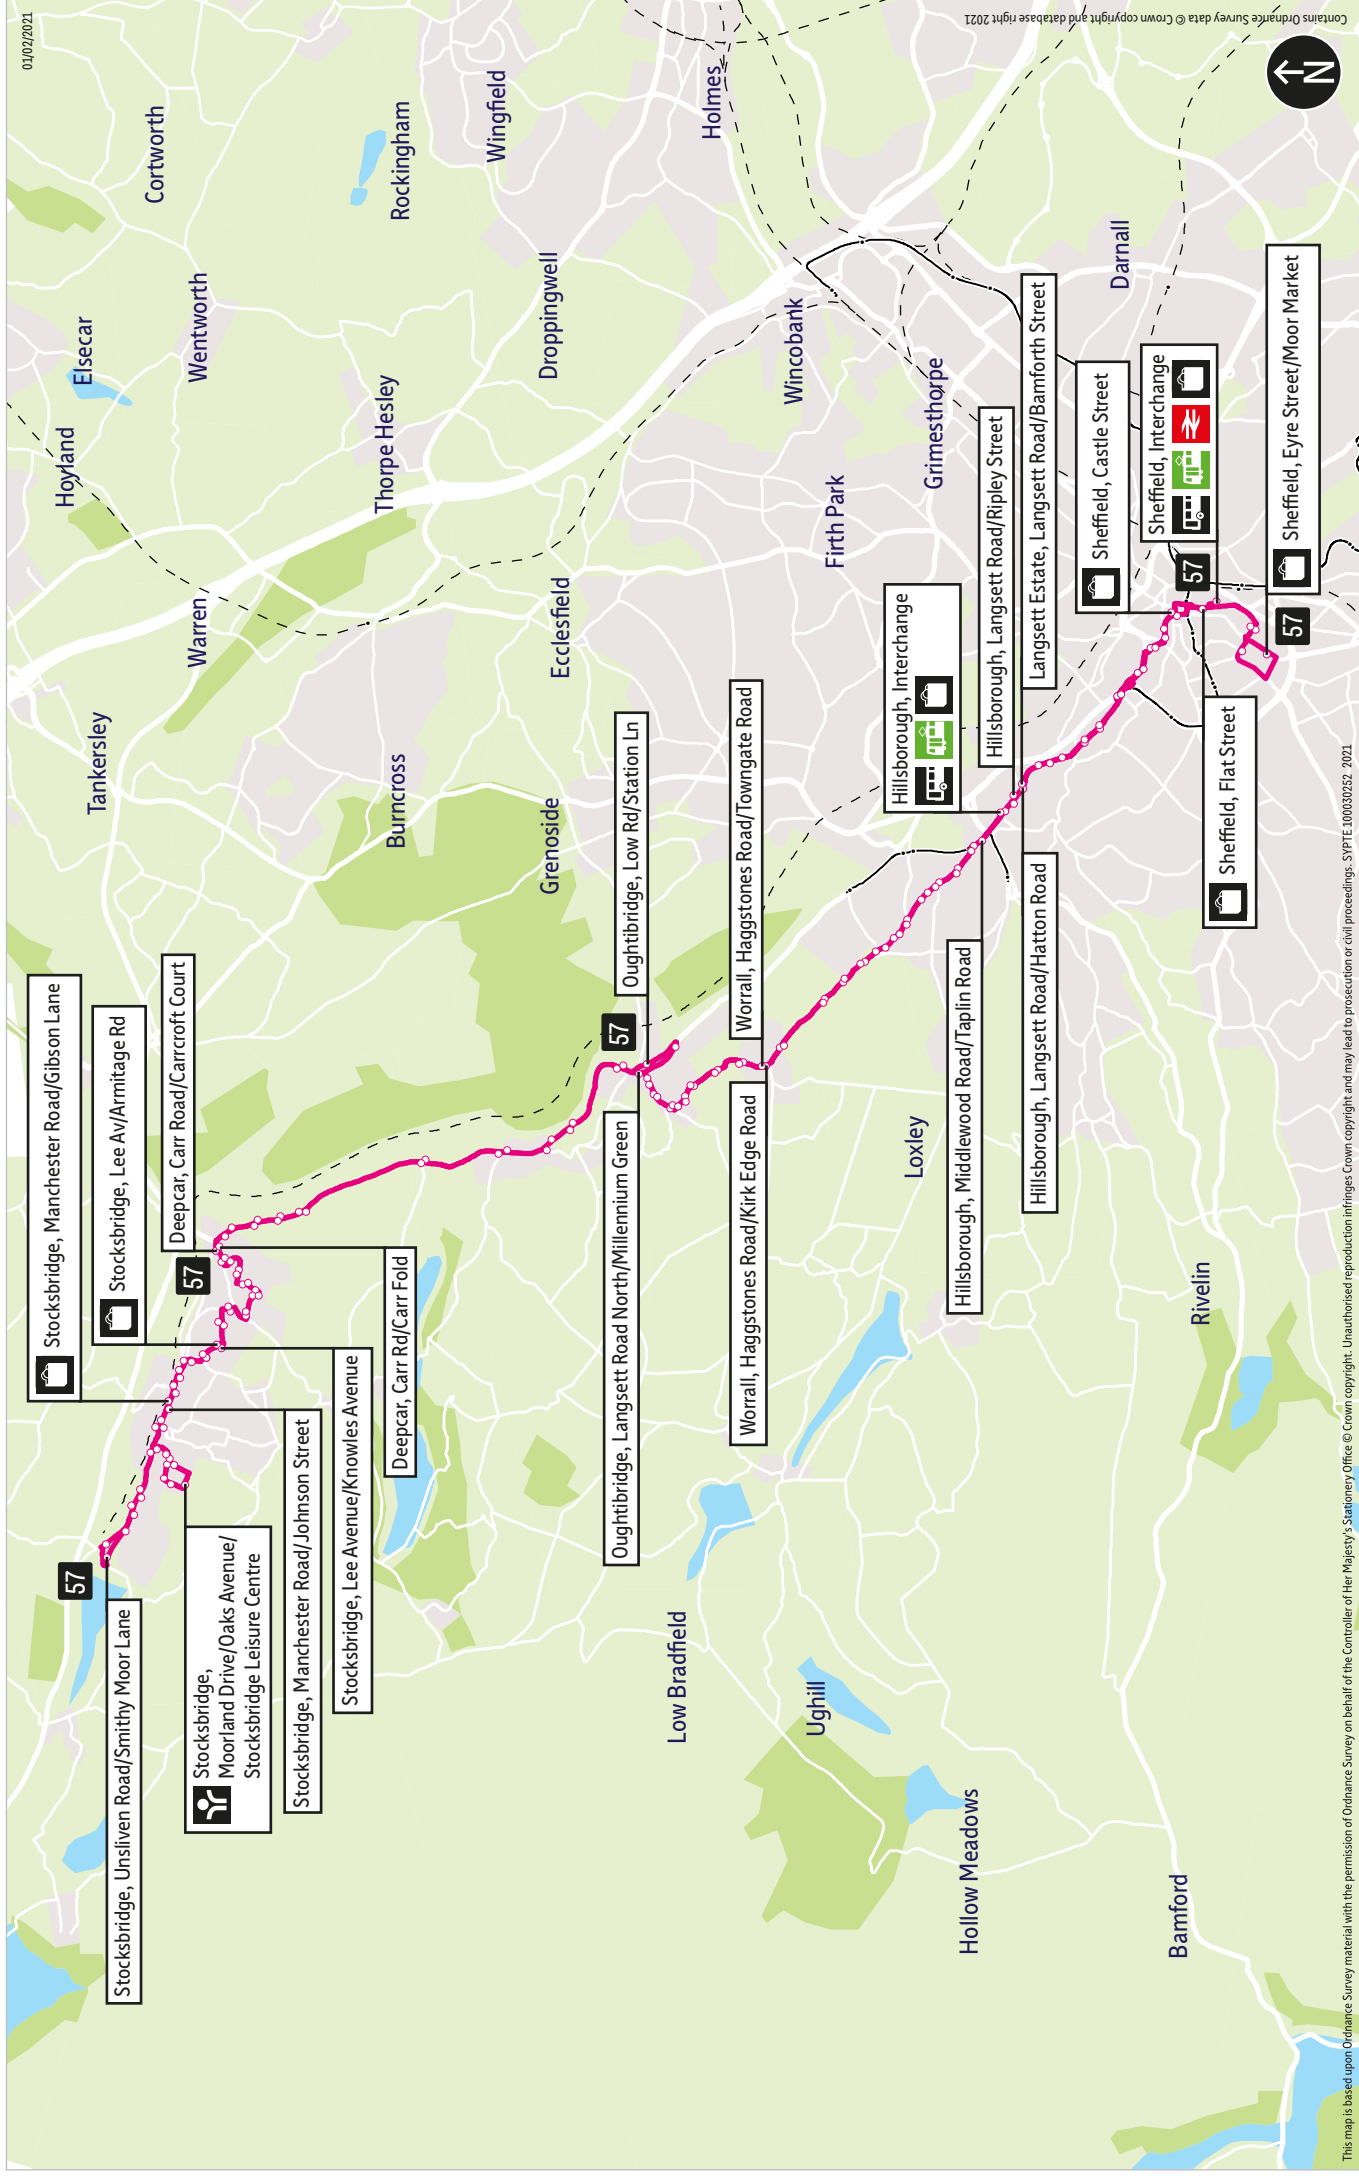

Bus route map for services 57

- = Terminus point
- = Bus transport
- = Public transport
- = Shopping area
- = Bus route & stops
- = Rail line & station
- = Tram route & stop

01/02/2021

Contains Ordnance Survey data © Crown copyright and database right 2021