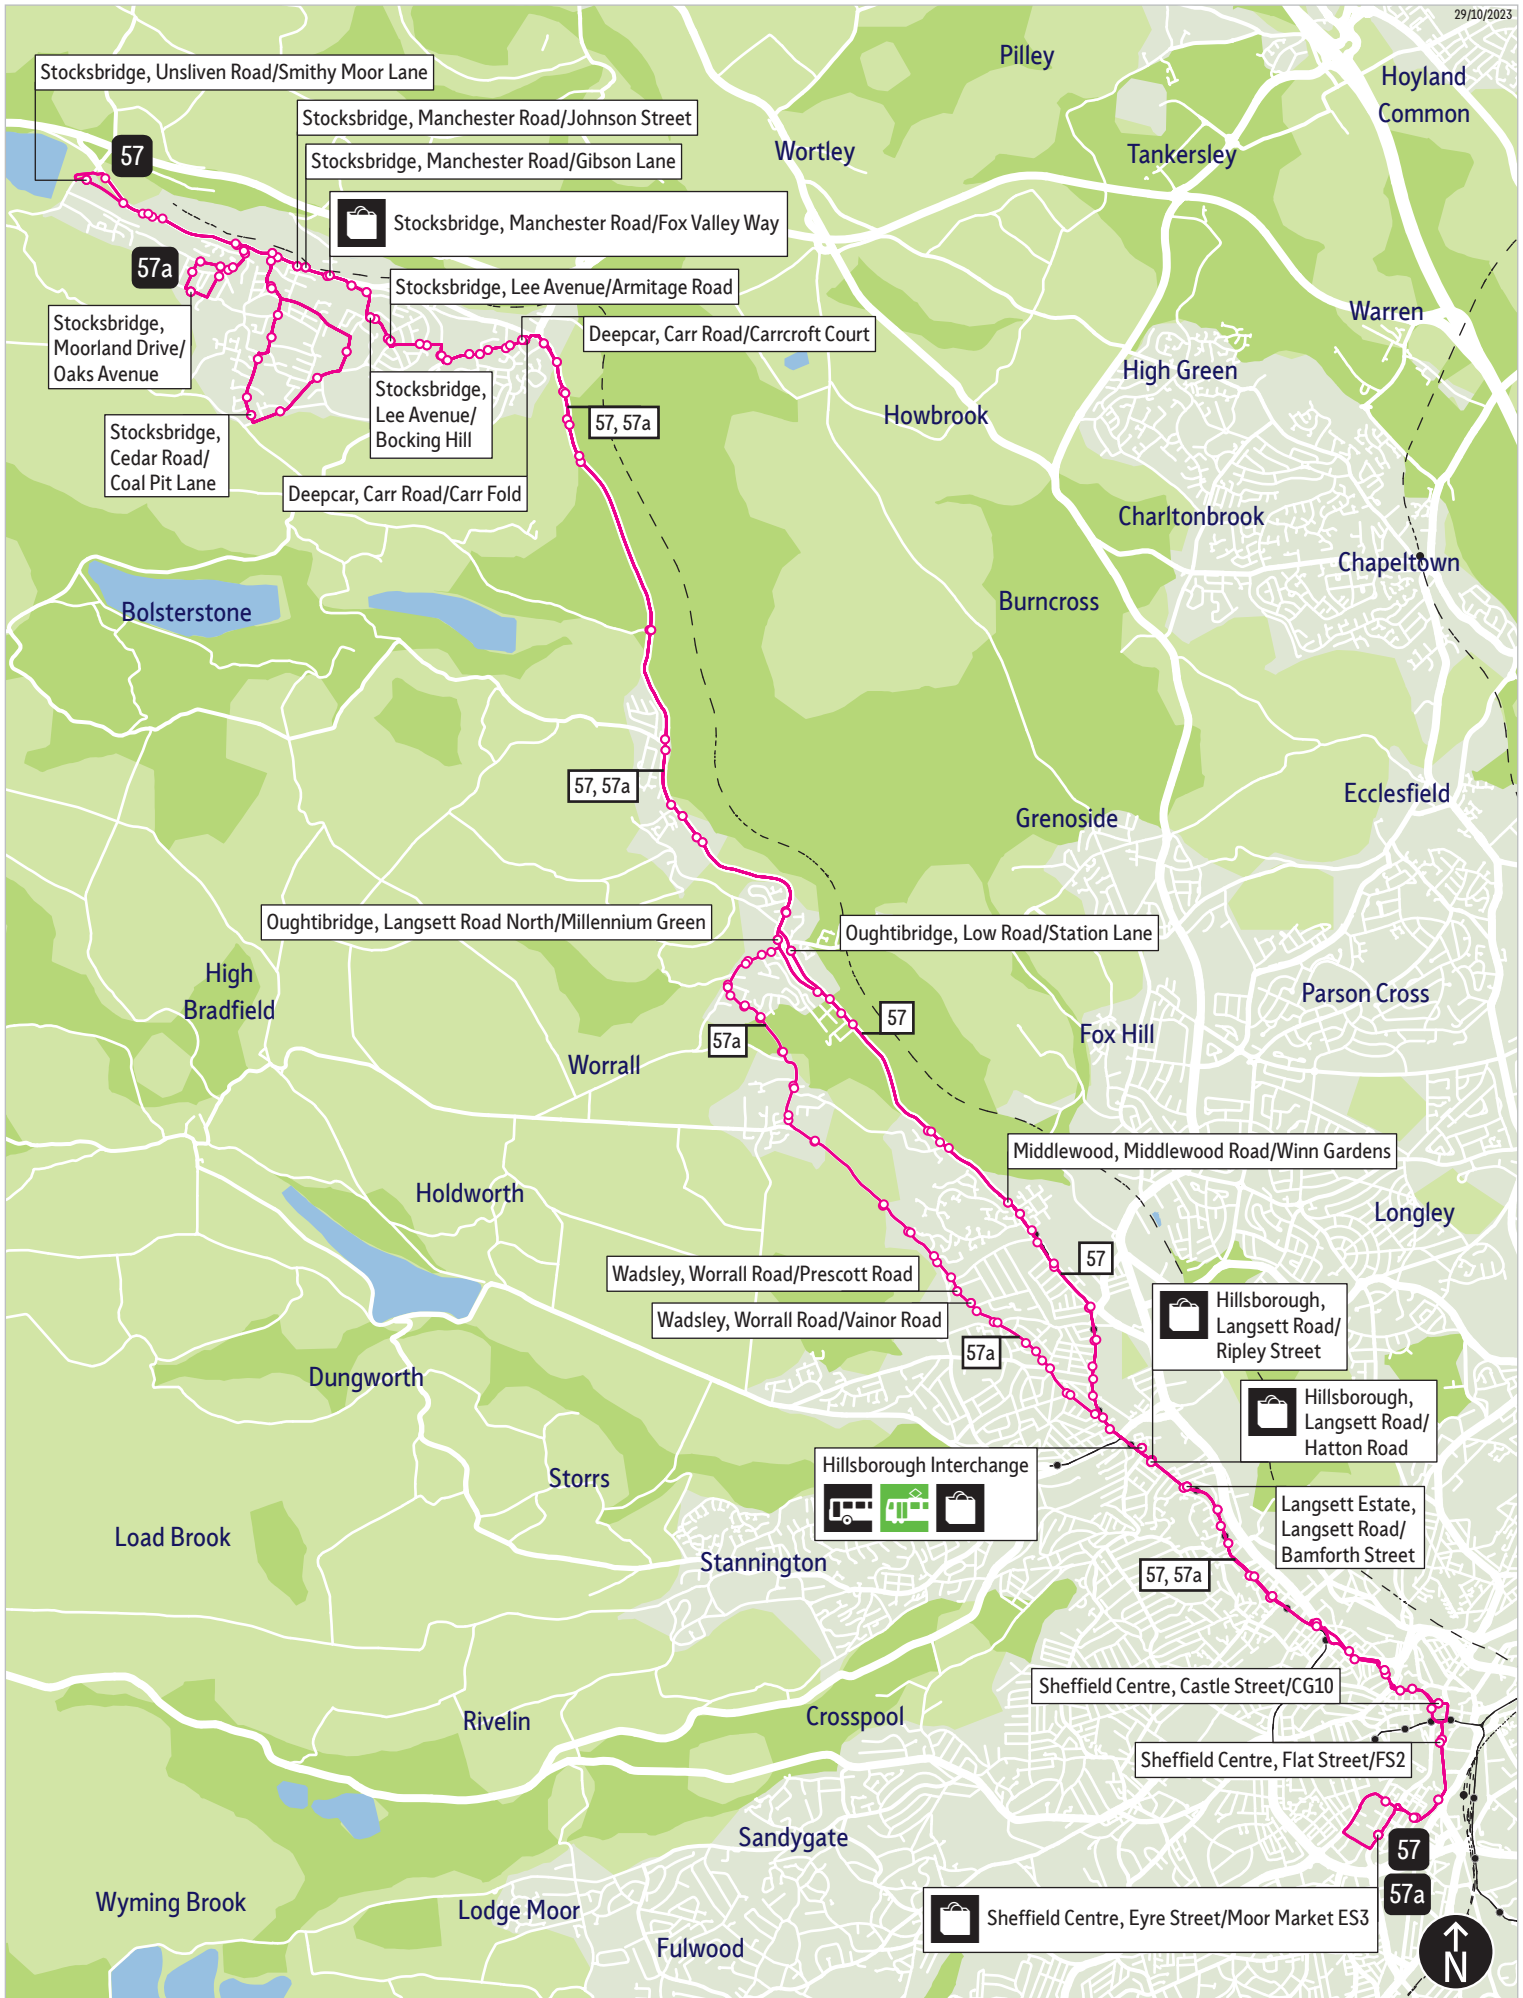

Bus route map for services 57 & 57a

29/10/2023

- = Terminus point
- = Public transport
- = Shopping area
- = Bus route & stops
- = Rail line & station
- = Tram route & stop