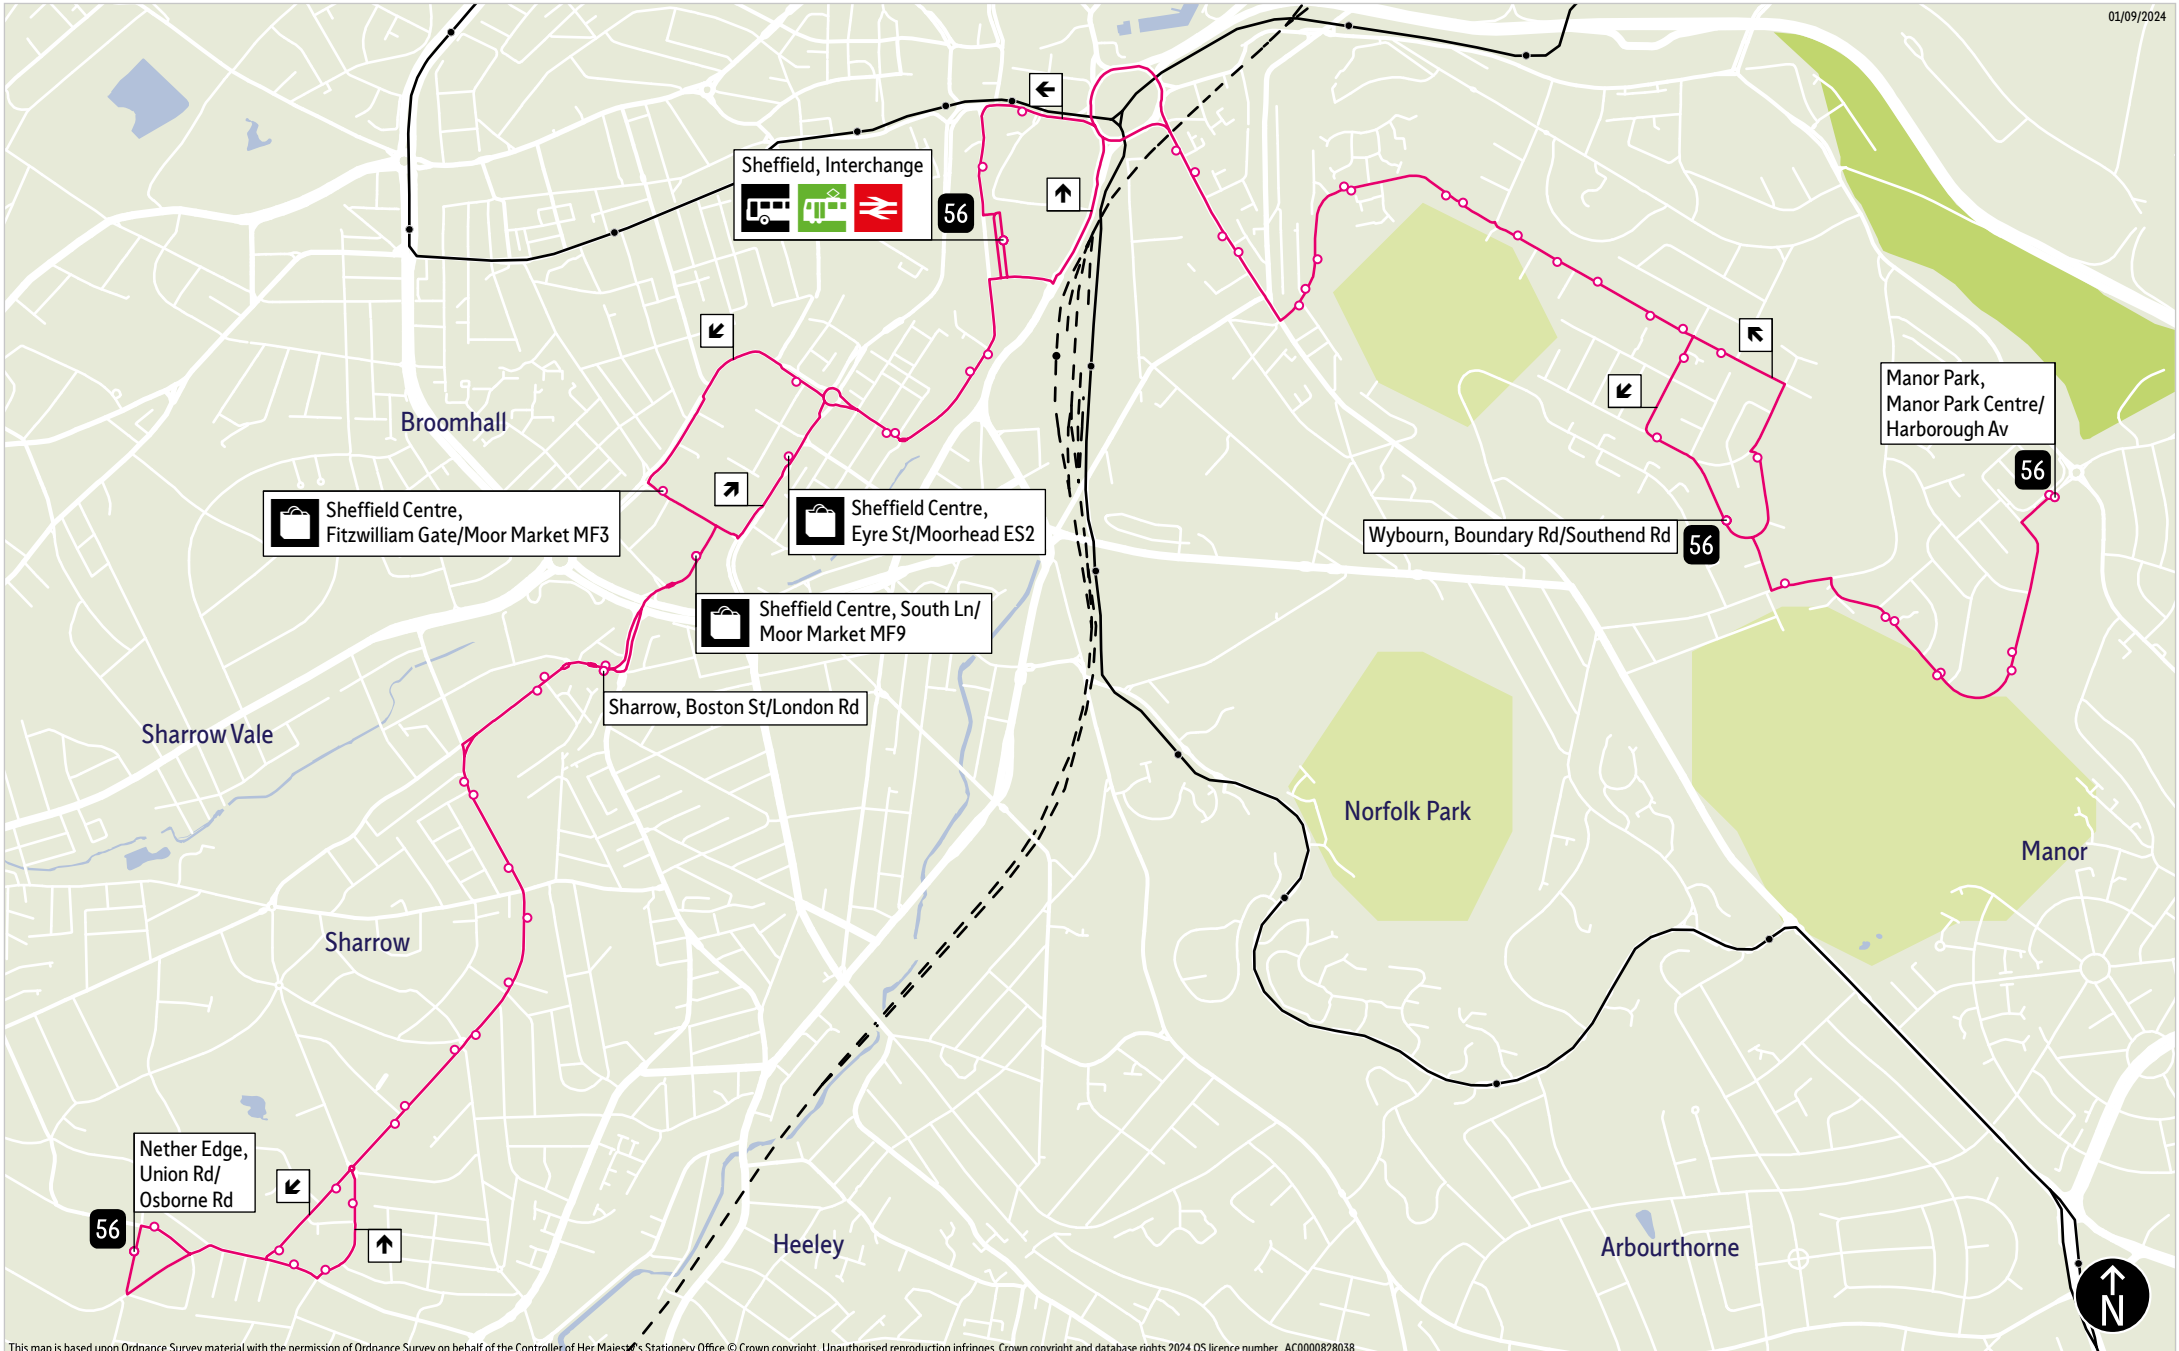

Bus route map for service 56

01/09/2024

= Terminus point
 = Public transport
 = Shopping area
 = Bus route & stops
 = Rail line & station
 = Tram route & stop