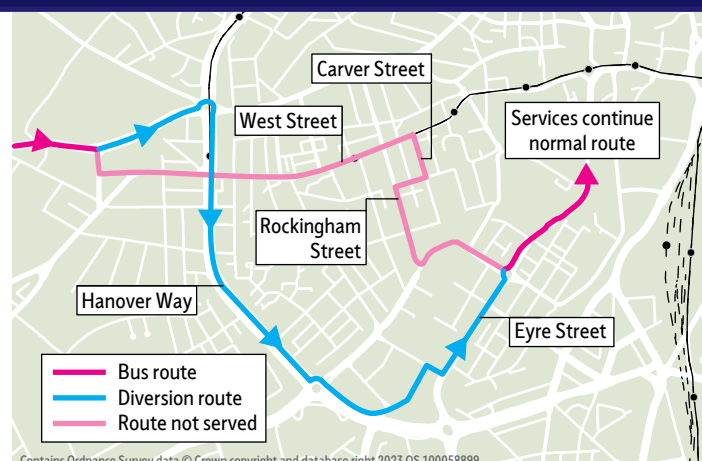

Stopping points for service 52a

Woodhouse, Furnace Lane ▶ Badger Road ▶ Beaver Hill Road ▶ **Beaver Hill** ▶ **Handsworth** ▶ Handsworth Grange Road ▶ Ballifield Drive ▶ Retford Road ▶ Handsworth Road ▶ **Darnall** ▶ Main Road ▶ Staniforth Road ▶ **Attercliffe** ▶ Attercliffe Road ▶ **Sheffield** ▶ Savile Street ▶ Wicker ▶ Waingate ▶ Church Street ▶ West Street ▶ Glossop Road ▶ **Western Bank** ▶ Whitham Road ▶ **Broomhill** ▶ Crookes Road ▶ **Crookes** ▶ Northfield Road ▶ **Walkley** ▶ Heavygate Road ▶ Walkley Road ▶ **Lower Walkley** ▶ Walkley Lane ▶ **Hillsborough** ▶ Forbes Road ▶ Hillsborough Interchange ▶ Middlewood Road ▶ Dykes Hall Road ▶ **Hallowmoor** ▶ Far Lane ▶ Ben Lane ▶ **Wisewood** ▶ Hallowmoor Road ▶ Wisewood Avenue ▶ **Loxley, Loxley Road**

Loxley, Loxley Road ▶ Chase Road ▶ Rodney Hill ▶ **Wisewood** ▶ Ben Lane ▶ **Hallowmoor** ▶ Dykes Hall Road ▶ **Hillsborough** ▶ Middlewood Road ▶ Hillsborough Interchange ▶ Ripley Street ▶ **Lower Walkley** ▶ Walkley Lane ▶ **Walkley** ▶ Walkley Road ▶ Heavygate Avenue ▶ Northfield Road ▶ **Crookes** ▶ Crookes Road ▶ **Broomhill** ▶ Whitham Road ▶ **Western Bank** ▶ Durham Road ▶ **Sheffield** ▶ Glossop Road ▶ West Street ▶ Carver Street ▶ Division Street ▶ Rockingham Street ▶ Arundel Gate ▶ Waingate ▶ Wicker ▶ Savile Street ▶ **Atlas** ▶ **Attercliffe** ▶ Attercliffe Road ▶ Staniforth Road ▶ **Darnall** ▶ Main Road ▶ Handsworth Road ▶ **Handsworth** ▶ Retford Road ▶ **Beaver Hill** ▶ Beaver Hill Road ▶ Badger Road ▶ **Woodhouse, Furnace Lane**

Services 52 & 52a City Centre diversion on Friday and Saturday Evenings

On Friday and Saturday evenings, services 52 & 52a divert inbound towards Sheffield City Centre from Western Bank, Glossop Road and the West End Hospitals.

This diversion is due to health and safety concerns on West Street.

Services divert via University Square roundabout, Hanover Way, Eyre Street and Arundel Gate.

Outbound services continue to operate via West Street.