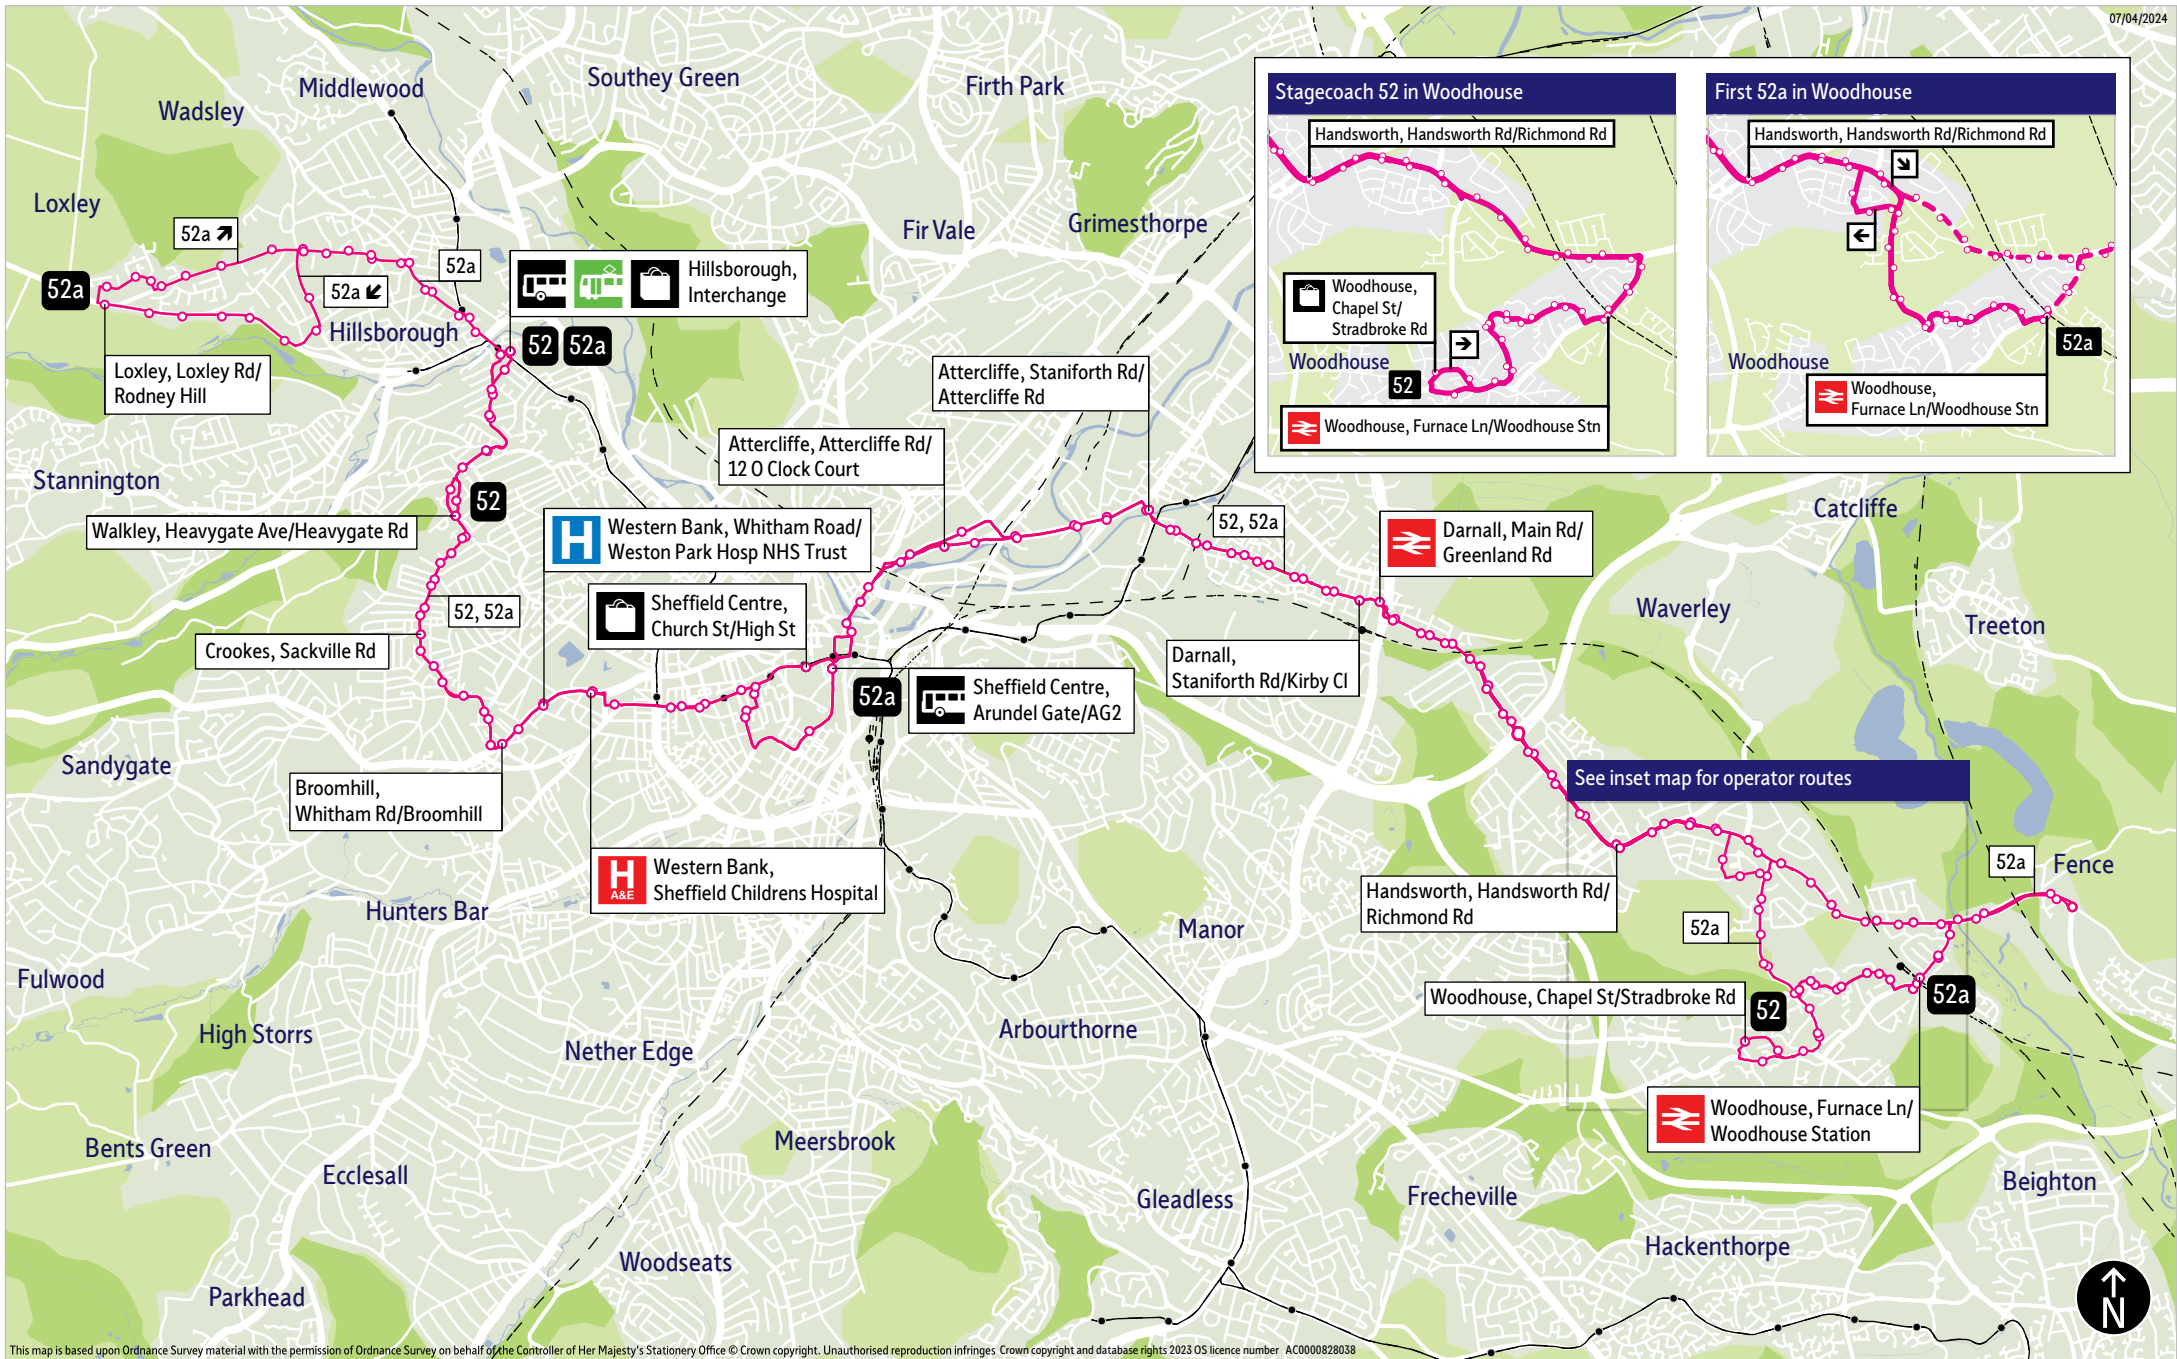

Bus route map for services 52 & 52a

07/04/2024

- = Terminus point
- = Public transport
- = Shopping area
- = Bus route & stops
- = Rail line & station
- = Tram route & stop