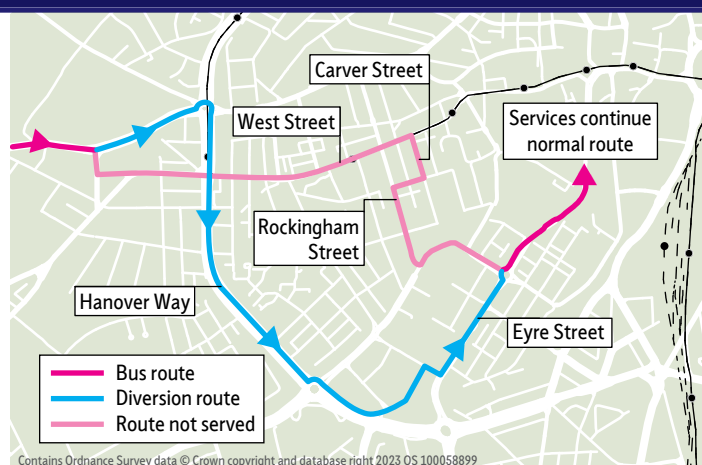

## Stopping points for service 52a

**Woodhouse, Furnace Lane** ▶ Badger Road ▶ Beaver Hill Road ▶ **Beaver Hill** ▶ **Handsworth** ▶ Handsworth Grange Road ▶ Ballifield Drive ▶ Retford Road ▶ Handsworth Road ▶ **Darnall** ▶ Main Road ▶ Staniforth Road ▶ **Attercliffe** ▶ Attercliffe Road ▶ **Sheffield** ▶ Savile Street ▶ Wicker ▶ Waingate ▶ Church Street ▶ West Street ▶ Glossop Road ▶ **Western Bank** ▶ Whitham Road ▶ **Broomhill** ▶ Crookes Road ▶ **Crookes** ▶ Northfield Road ▶ **Walkley** ▶ Heavygate Road ▶ Walkley Road ▶ **Lower Walkley** ▶ Walkley Lane ▶ **Hillsborough** ▶ Forbes Road ▶ Hillsborough Interchange ▶ Middlewood Road ▶ Dykes Hall Road ▶ **Hallowmoor** ▶ Far Lane ▶ Ben Lane ▶ **Wisewood** ▶ Hallowmoor Road ▶ Wisewood Avenue ▶ **Loxley, Loxley Road**

**Loxley, Loxley Road** ▶ Chase Road ▶ Rodney Hill ▶ **Wisewood** ▶ Ben Lane ▶ **Hallowmoor** ▶ Dykes Hall Road ▶ **Hillsborough** ▶ Middlewood Road ▶ Hillsborough Interchange ▶ Ripley Street ▶ **Lower Walkley** ▶ Walkley Lane ▶ **Walkley** ▶ Walkley Road ▶ Heavygate Avenue ▶ Northfield Road ▶ **Crookes** ▶ Crookes Road ▶ **Broomhill** ▶ Whitham Road ▶ **Western Bank** ▶ Durham Road ▶ **Sheffield** ▶ Glossop Road ▶ West Street ▶ Carver Street ▶ Division Street ▶ Rockingham Street ▶ Arundel Gate ▶ Waingate ▶ Wicker ▶ Savile Street ▶ **Atlas** ▶ **Attercliffe** ▶ Attercliffe Road ▶ Staniforth Road ▶ **Darnall** ▶ Main Road ▶ Handsworth Road ▶ **Handsworth** ▶ Retford Road ▶ **Beaver Hill** ▶ Beaver Hill Road ▶ Badger Road ▶ **Woodhouse, Furnace Lane**

## Services 52 & 52a City Centre diversion on Friday and Saturday Evenings

On Friday and Saturday evenings, services 52 & 52a divert inbound towards Sheffield City Centre from Western Bank, Glossop Road and the West End Hospitals.

This diversion is due to health and safety concerns on West Street.

Services divert via University Square roundabout, Hanover Way, Eyre Street and Arundel Gate.

Outbound services continue to operate via West Street.