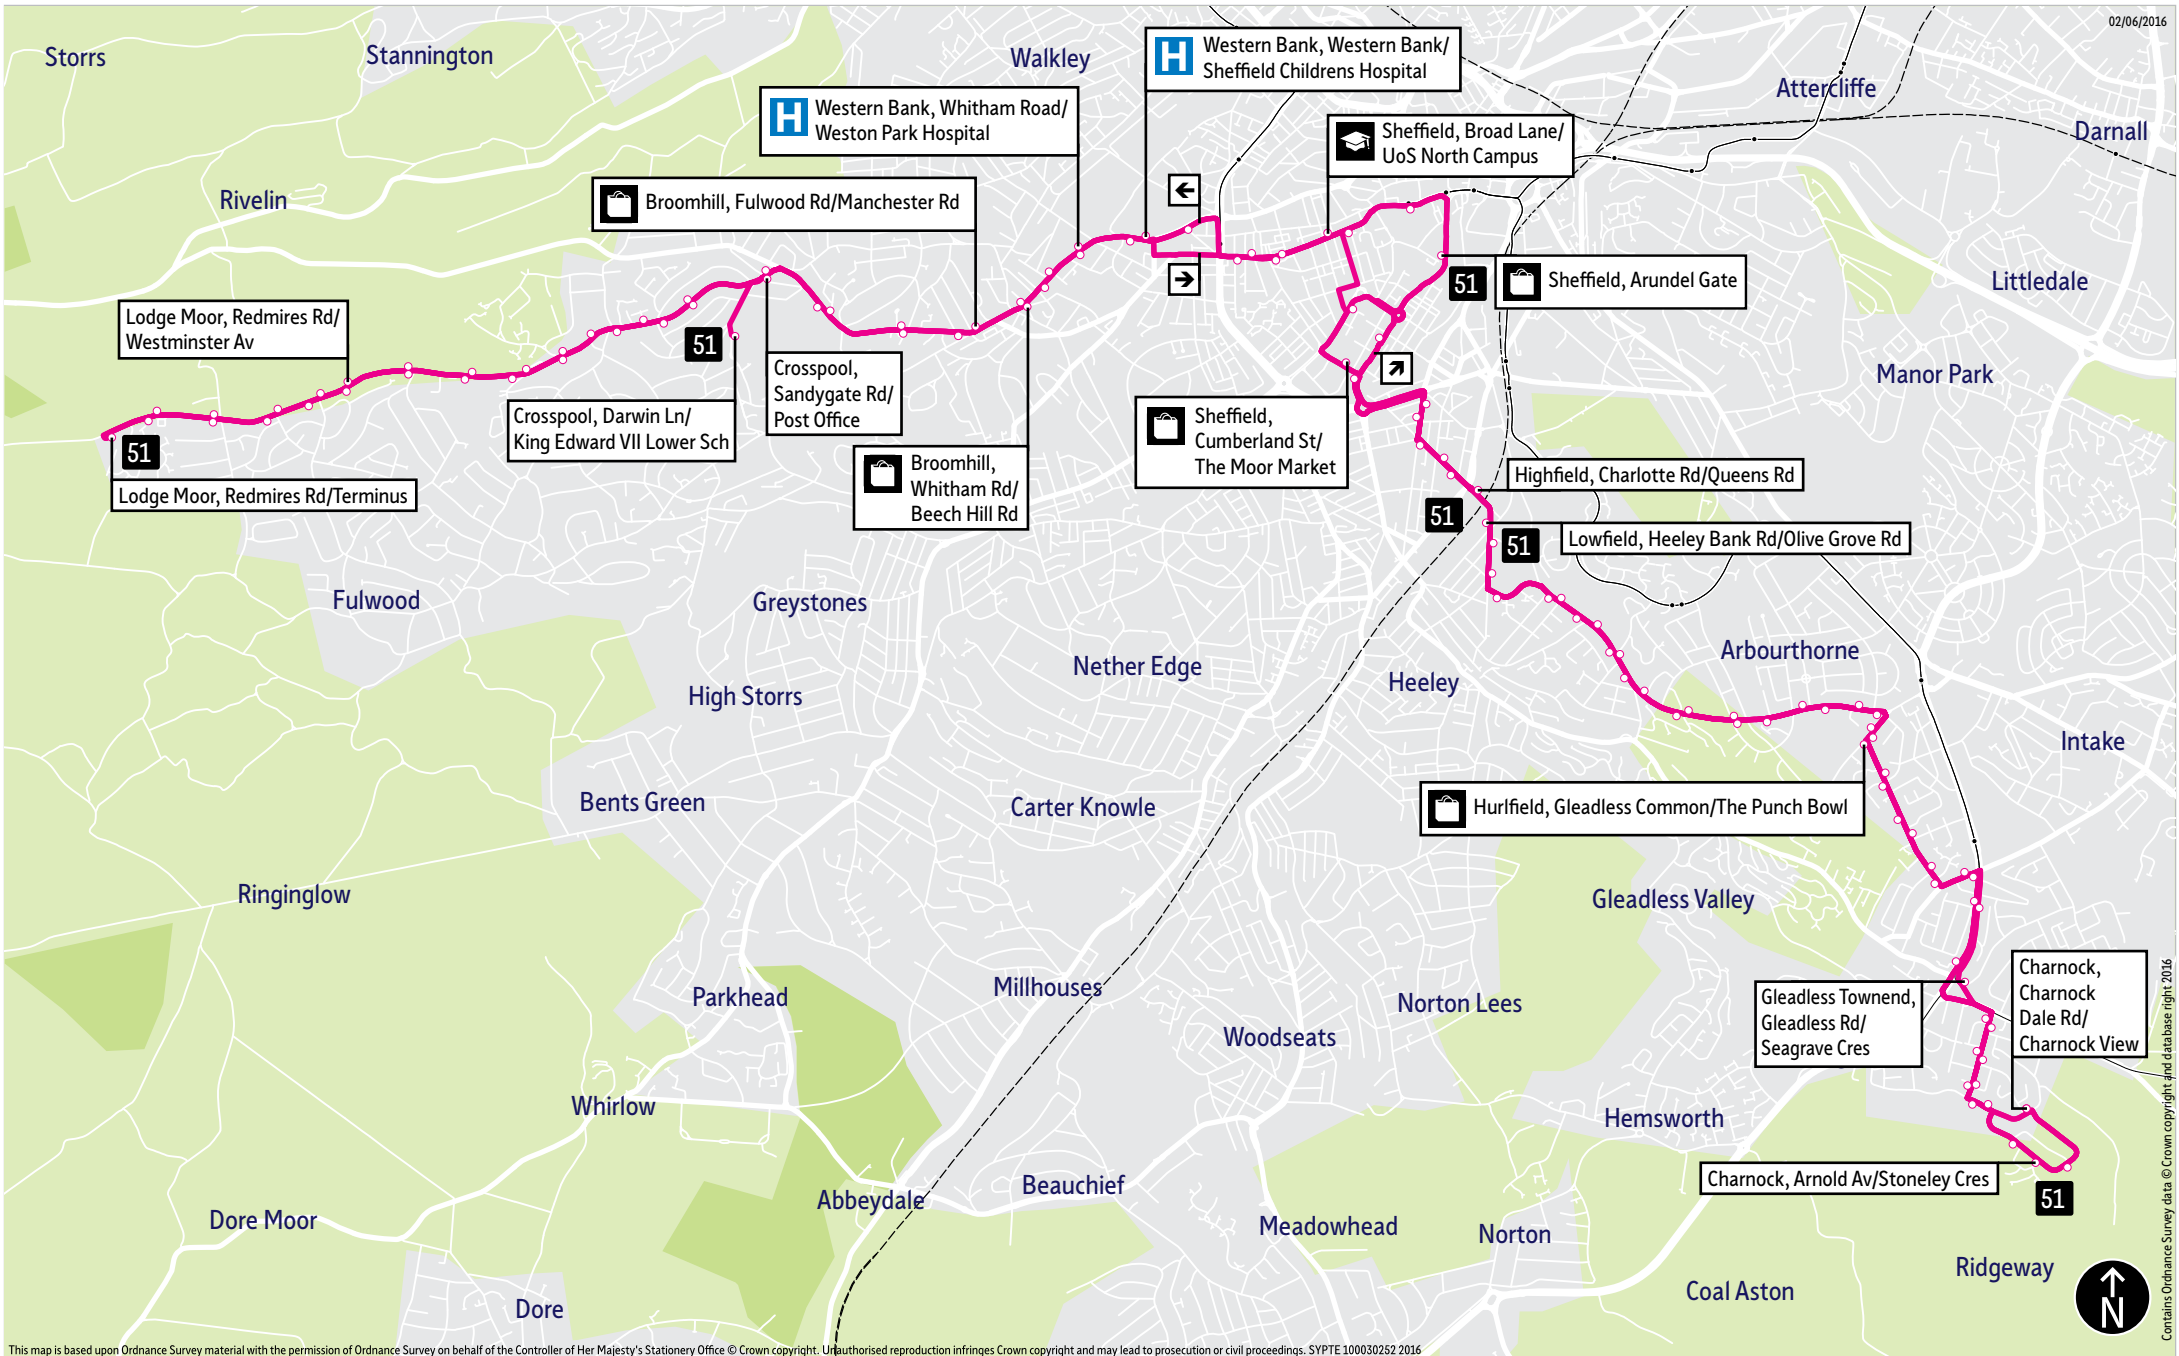

Bus route map for service 51

= Terminus point
 = Public transport
 = Shopping area
 = Bus route & stops
 = Rail line & station
 = Tram route & stop