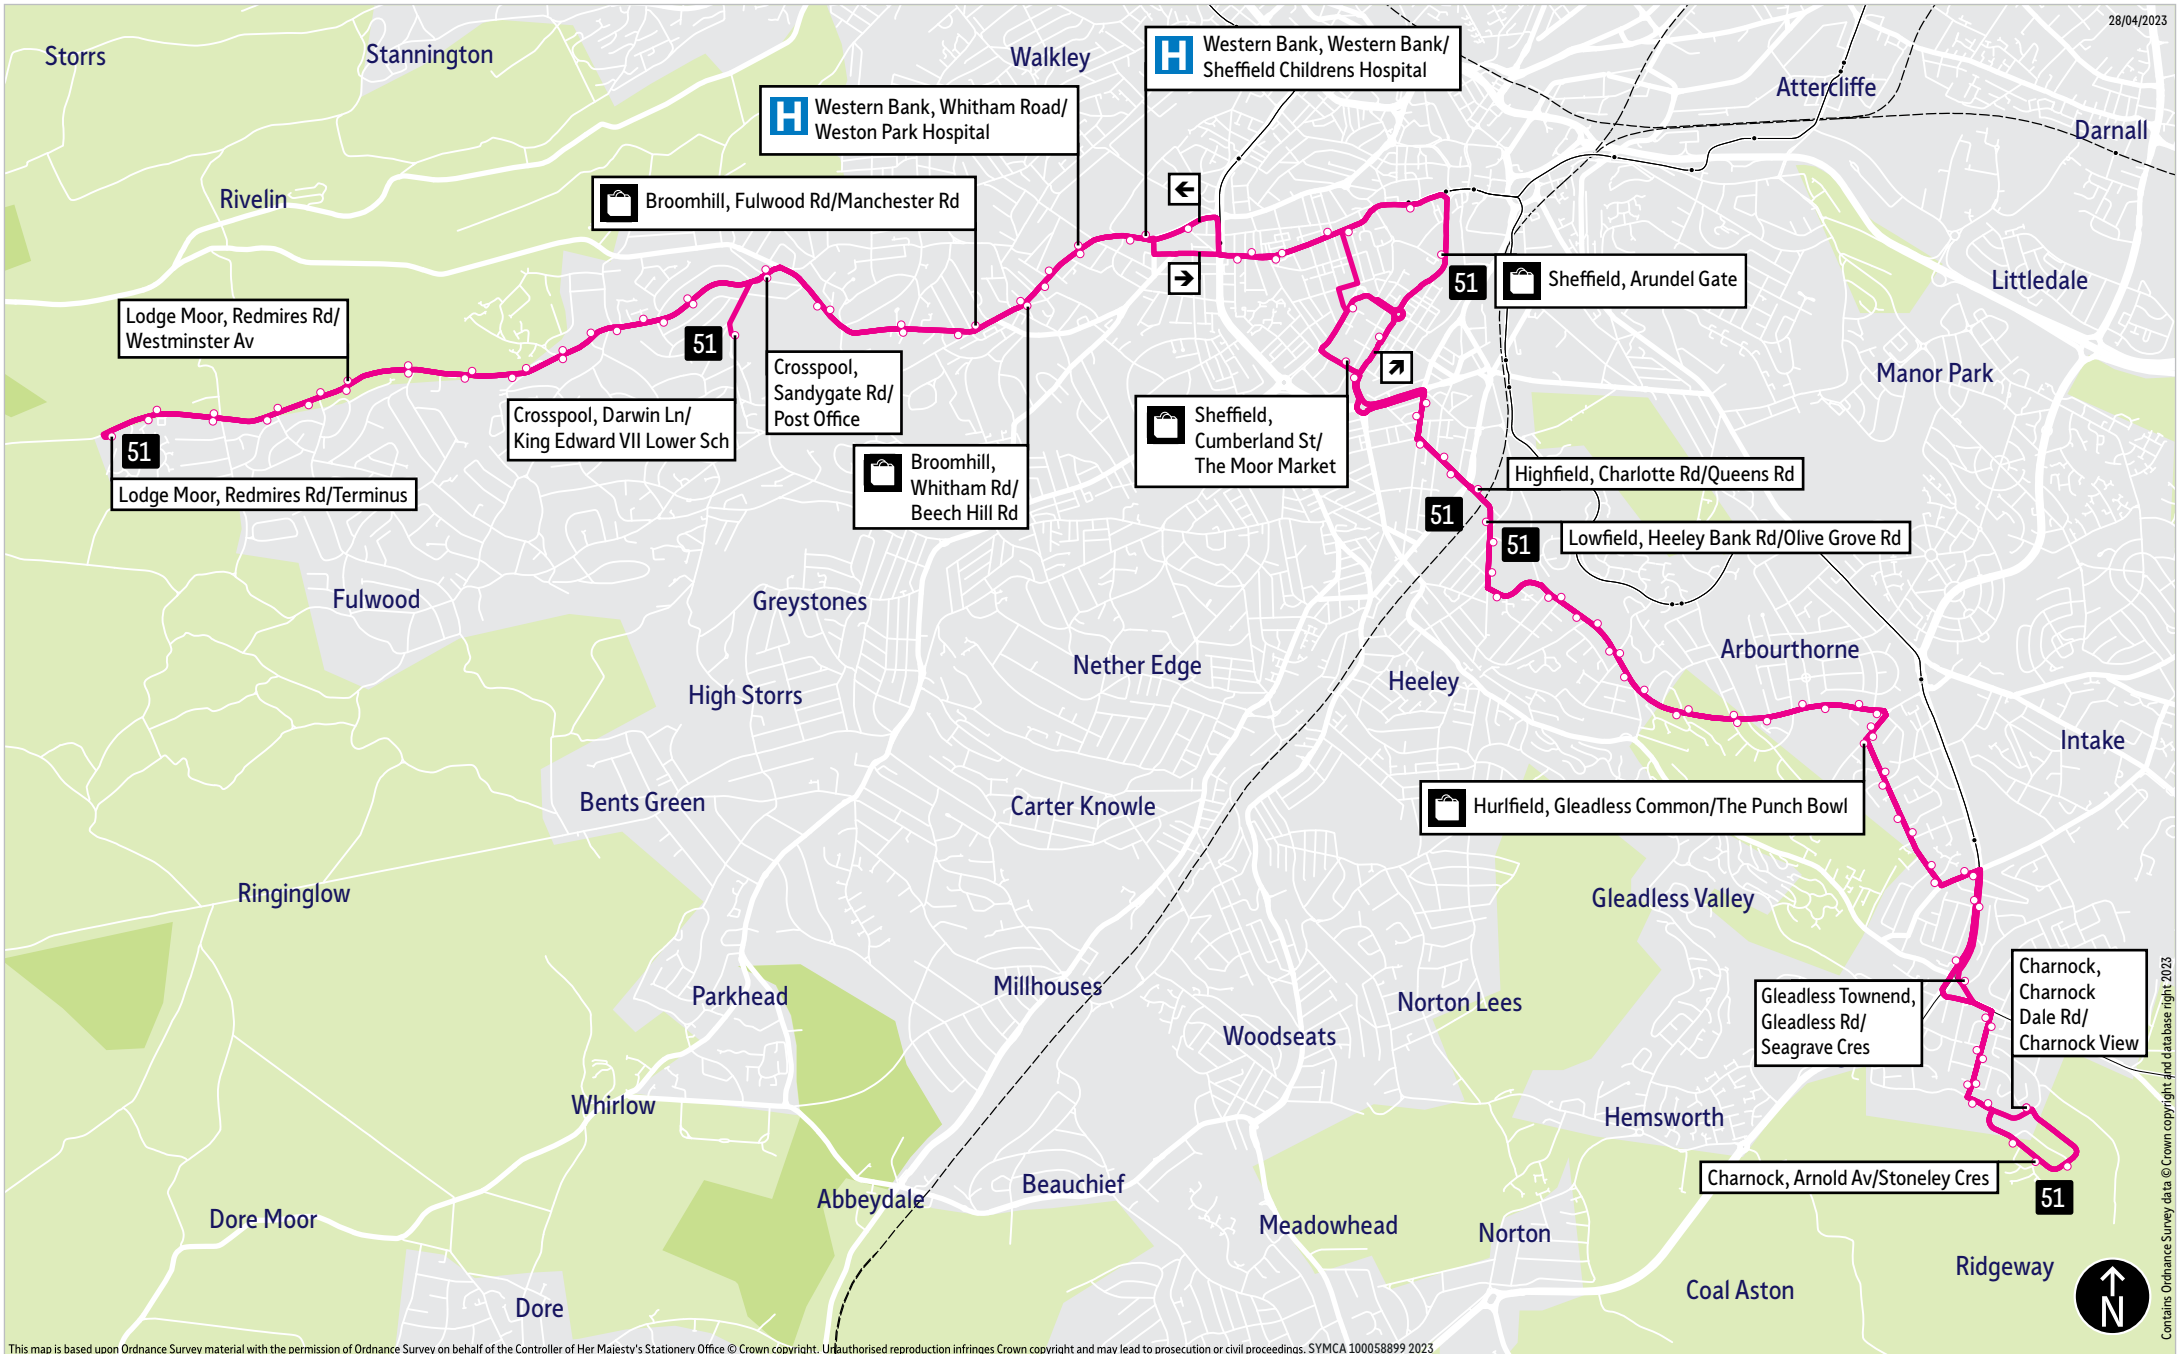

Bus route map for service 51

28/04/2023

= Terminus point

 = Public transport
 = Shopping area
 = Bus route & stops
 = Rail line & station
 = Tram route & stop

Contains Ordnance Survey data © Crown copyright and database right 2023