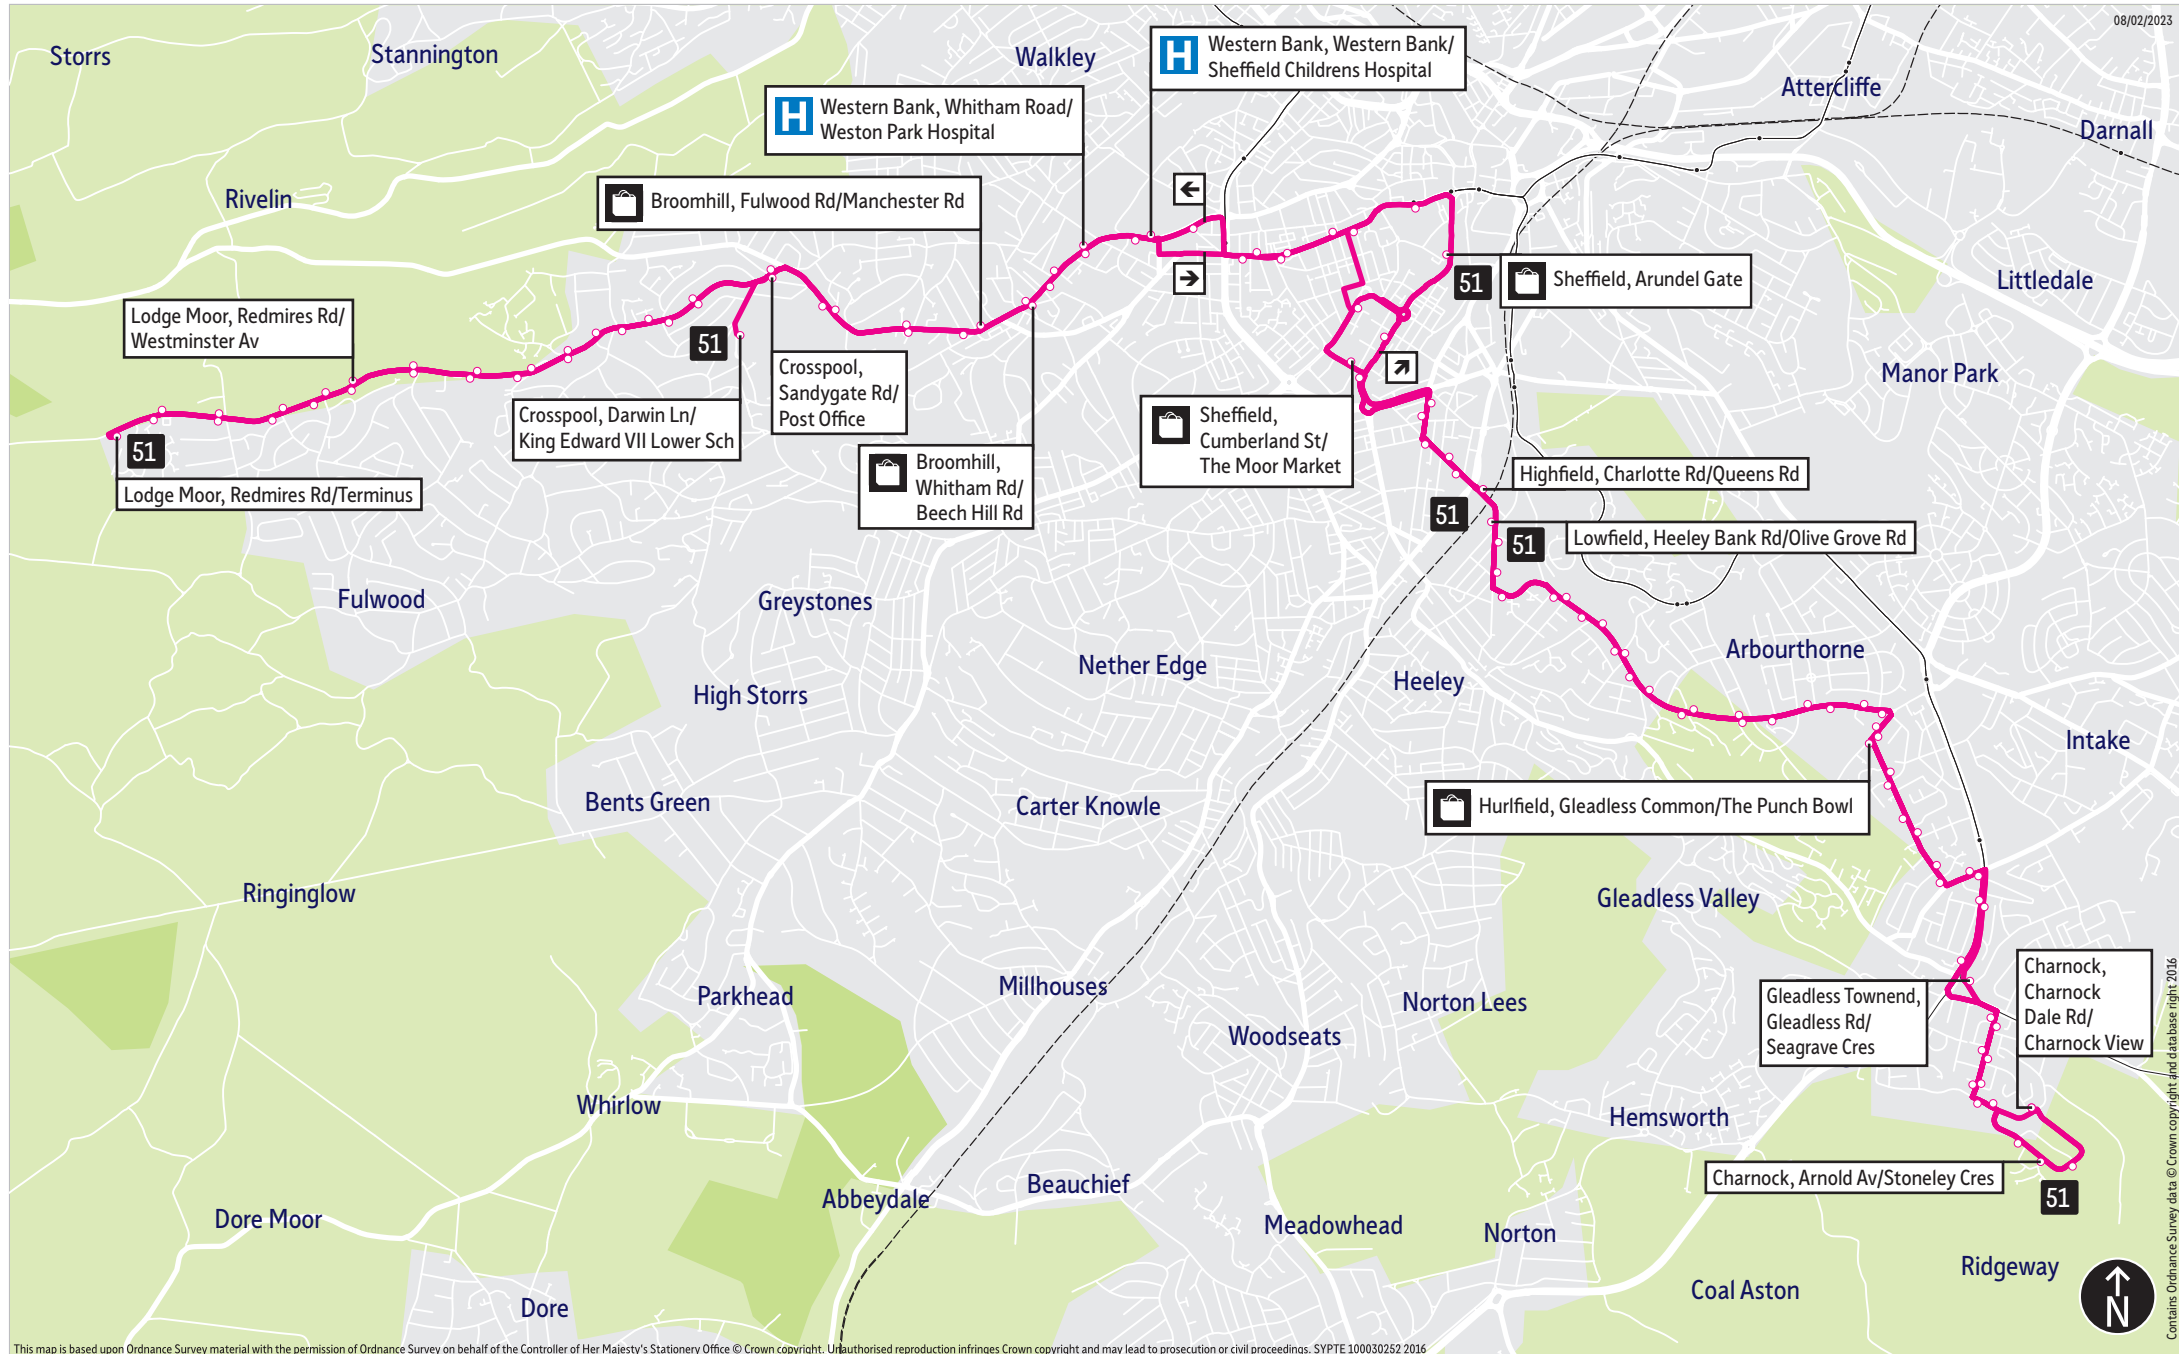

Bus route map for service 51

08/02/2023

= Terminus point

 = Public transport
 = Shopping area
 = Bus route & stops
 = Rail line & station
 = Tram route & stop

Contains Ordnance Survey data © Crown copyright and database right 2016