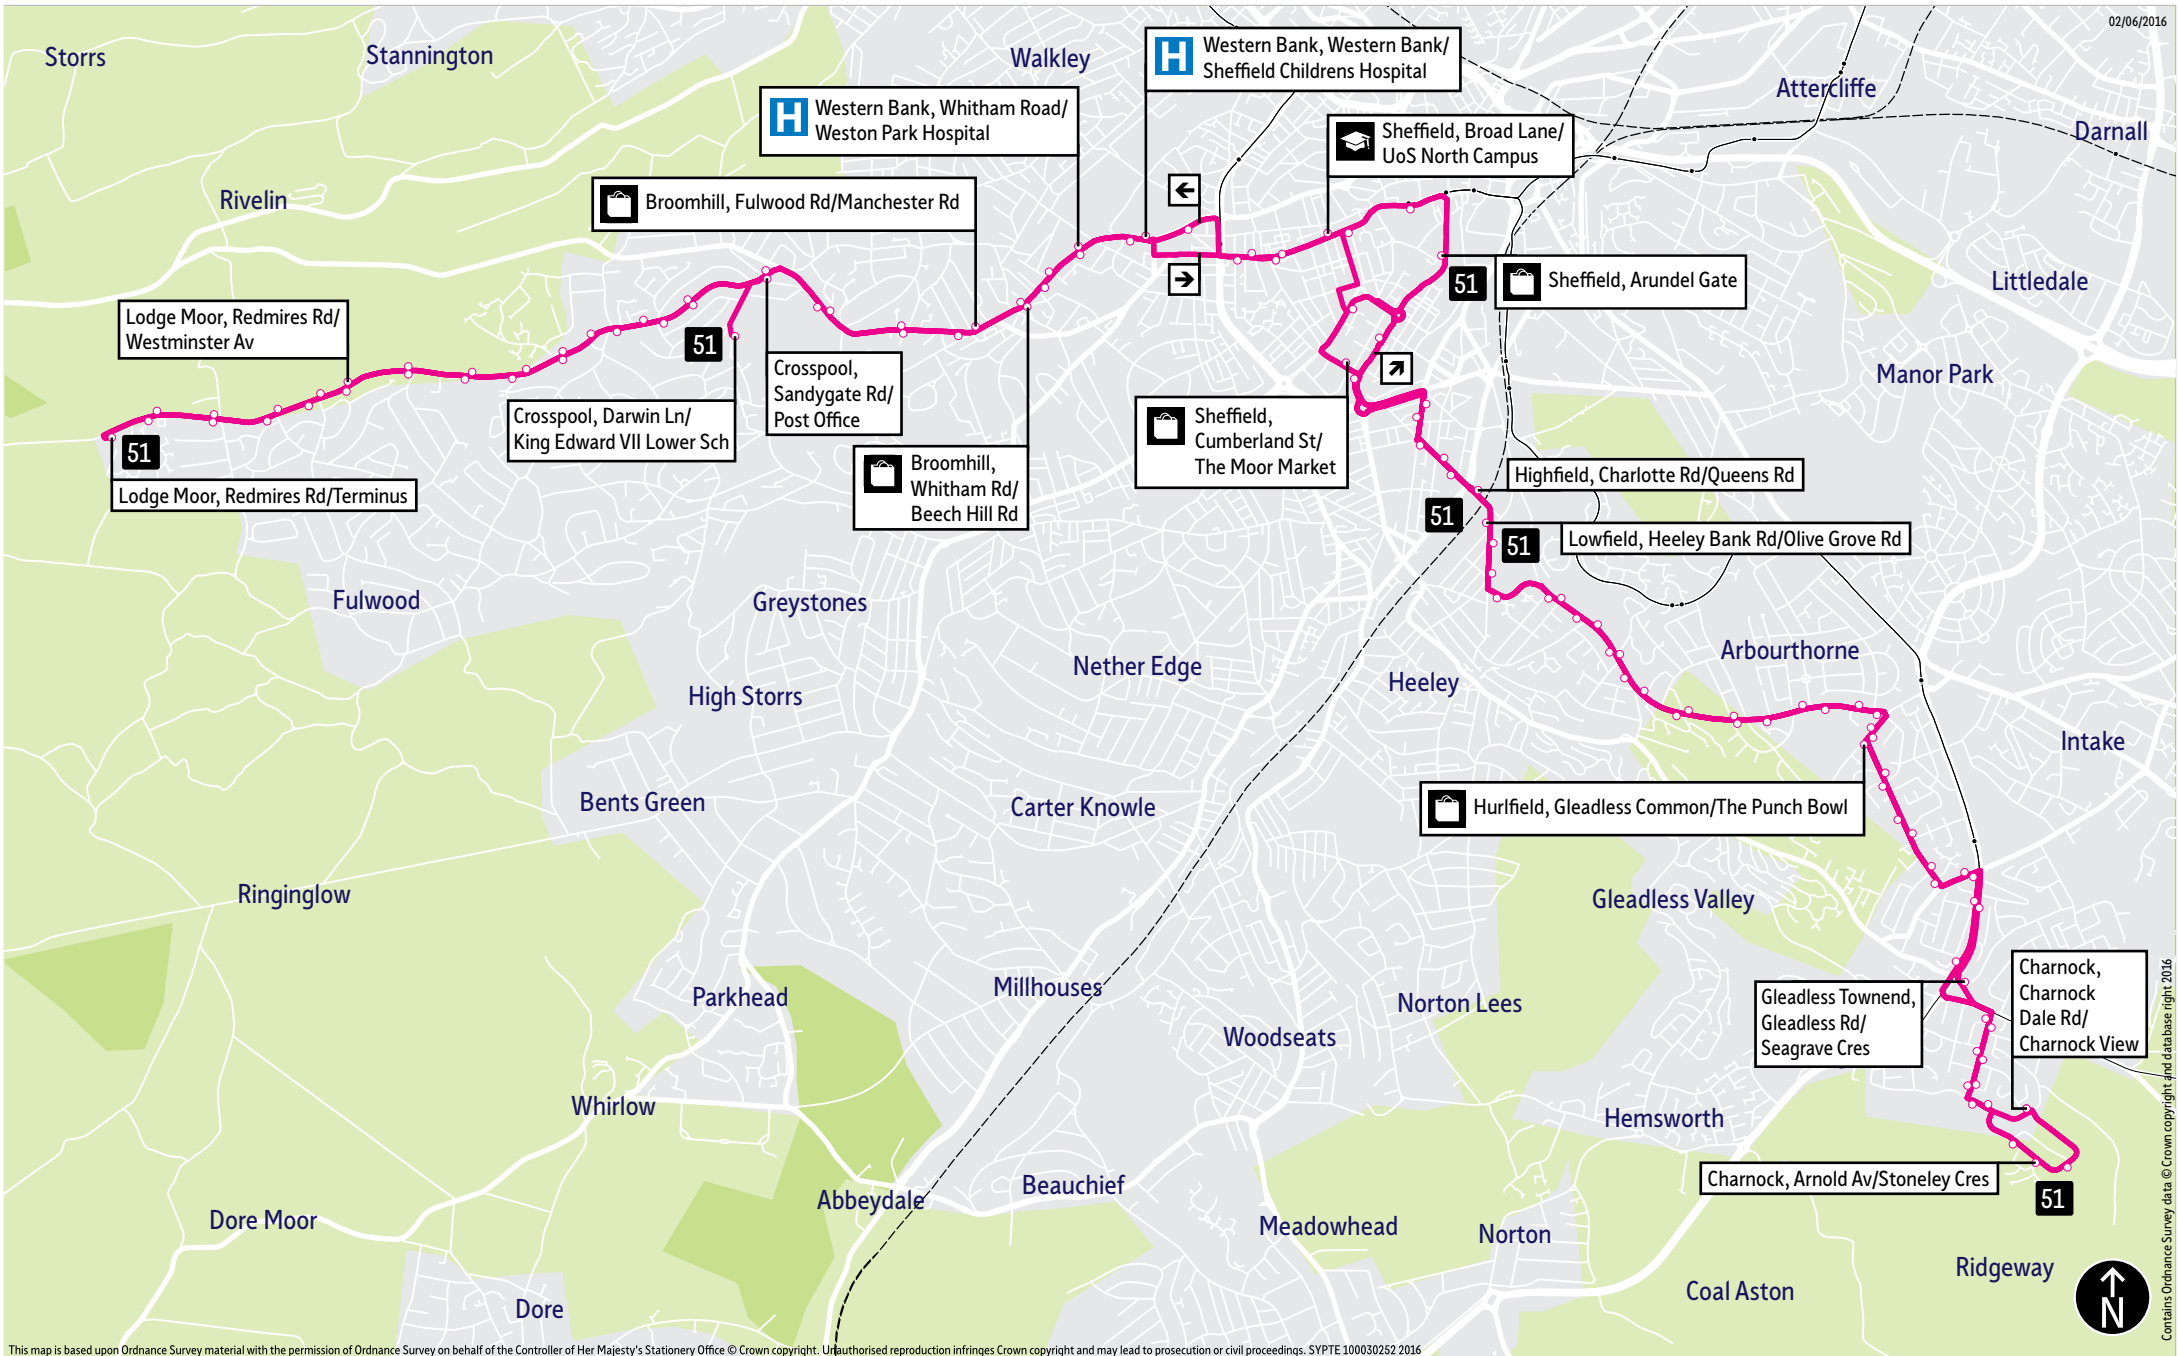

Bus route map for service 51

02/06/2016

- = Terminus point
- = Public transport
- = Shopping area
- = Bus route & stops
- = Rail line & station
- = Tram route & stop

Contains Ordnance Survey data © Crown copyright and database right 2016