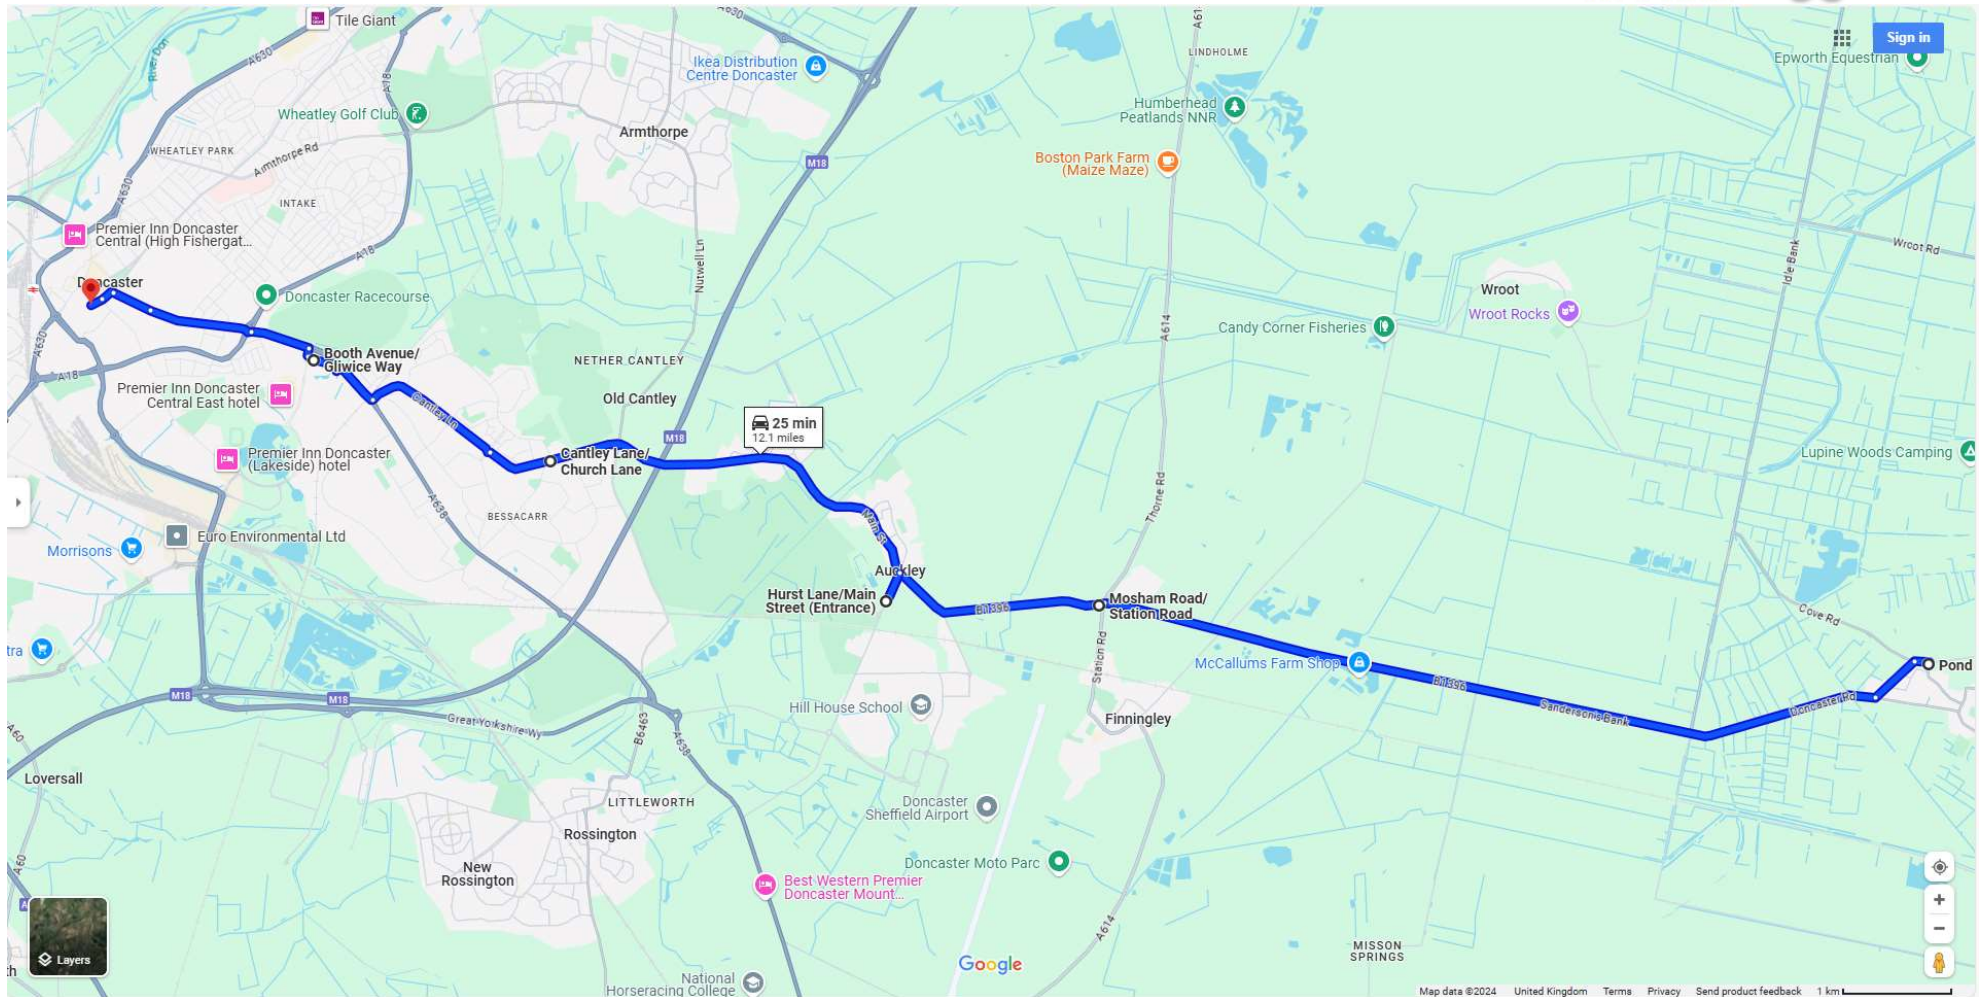

Route Description

Service 399 (D)

Westwoodside to Doncaster:

Westwoodside: Commonside, Park Lane, Doncaster Road (B1396), Blaxton: Bank End Road, Mosham Road (B1396), Auckley: Mosham Road (B1396), Hurst Lane (Yorkshire Wildlife Park Entrance), Main Steet (B1396), Branton: Doncaster Road (B1396), Cantley: Cantley Lane (B1396), Bell Vue: Bawtry Road (A638), Booth Avenue (Bus Gate), Doncaster: Bennetthorpe, South Parade, Waterdale, College Road, Cleveland Street, Trafford Way into the Interchange.

Doncaster to Westwoodside:

Interchange, Trafford Way, Waterdale then same route as above but in reverse.

HORNSBY TRAVEL SERVICE LTD
51 ASHBY HIGH STREET | SCUNTHORPE | NORTH LINCOLNSHIRE | DN16 2NB
01724 282255 | WWW.HORNSBYS.NET

HNTS- Hornsby Travel Service Ltd

Term Code NBH - Not Bank Holidays (except Good Friday)

Doncaster - Westwoodside
via Yorkshire Wildlife Park

399D

Monday to Friday

Commencing Date: 02/01/2025

Operator Code	HNTS	HNTS
Term Code	NBH	NBH
Service No	399D	399D
Doncaster , Interchange (Stand C5)	1245	1545
Doncaster , The Dome	1259	1559
Cantley , Cantley Lane/Craven Close	1305	1605
Yorkshire Wildlife Park	1312	1612
Blaxton , Mosham Rd/Thorne Road	1315	1615
Westwoodside , Pond	1325	1625