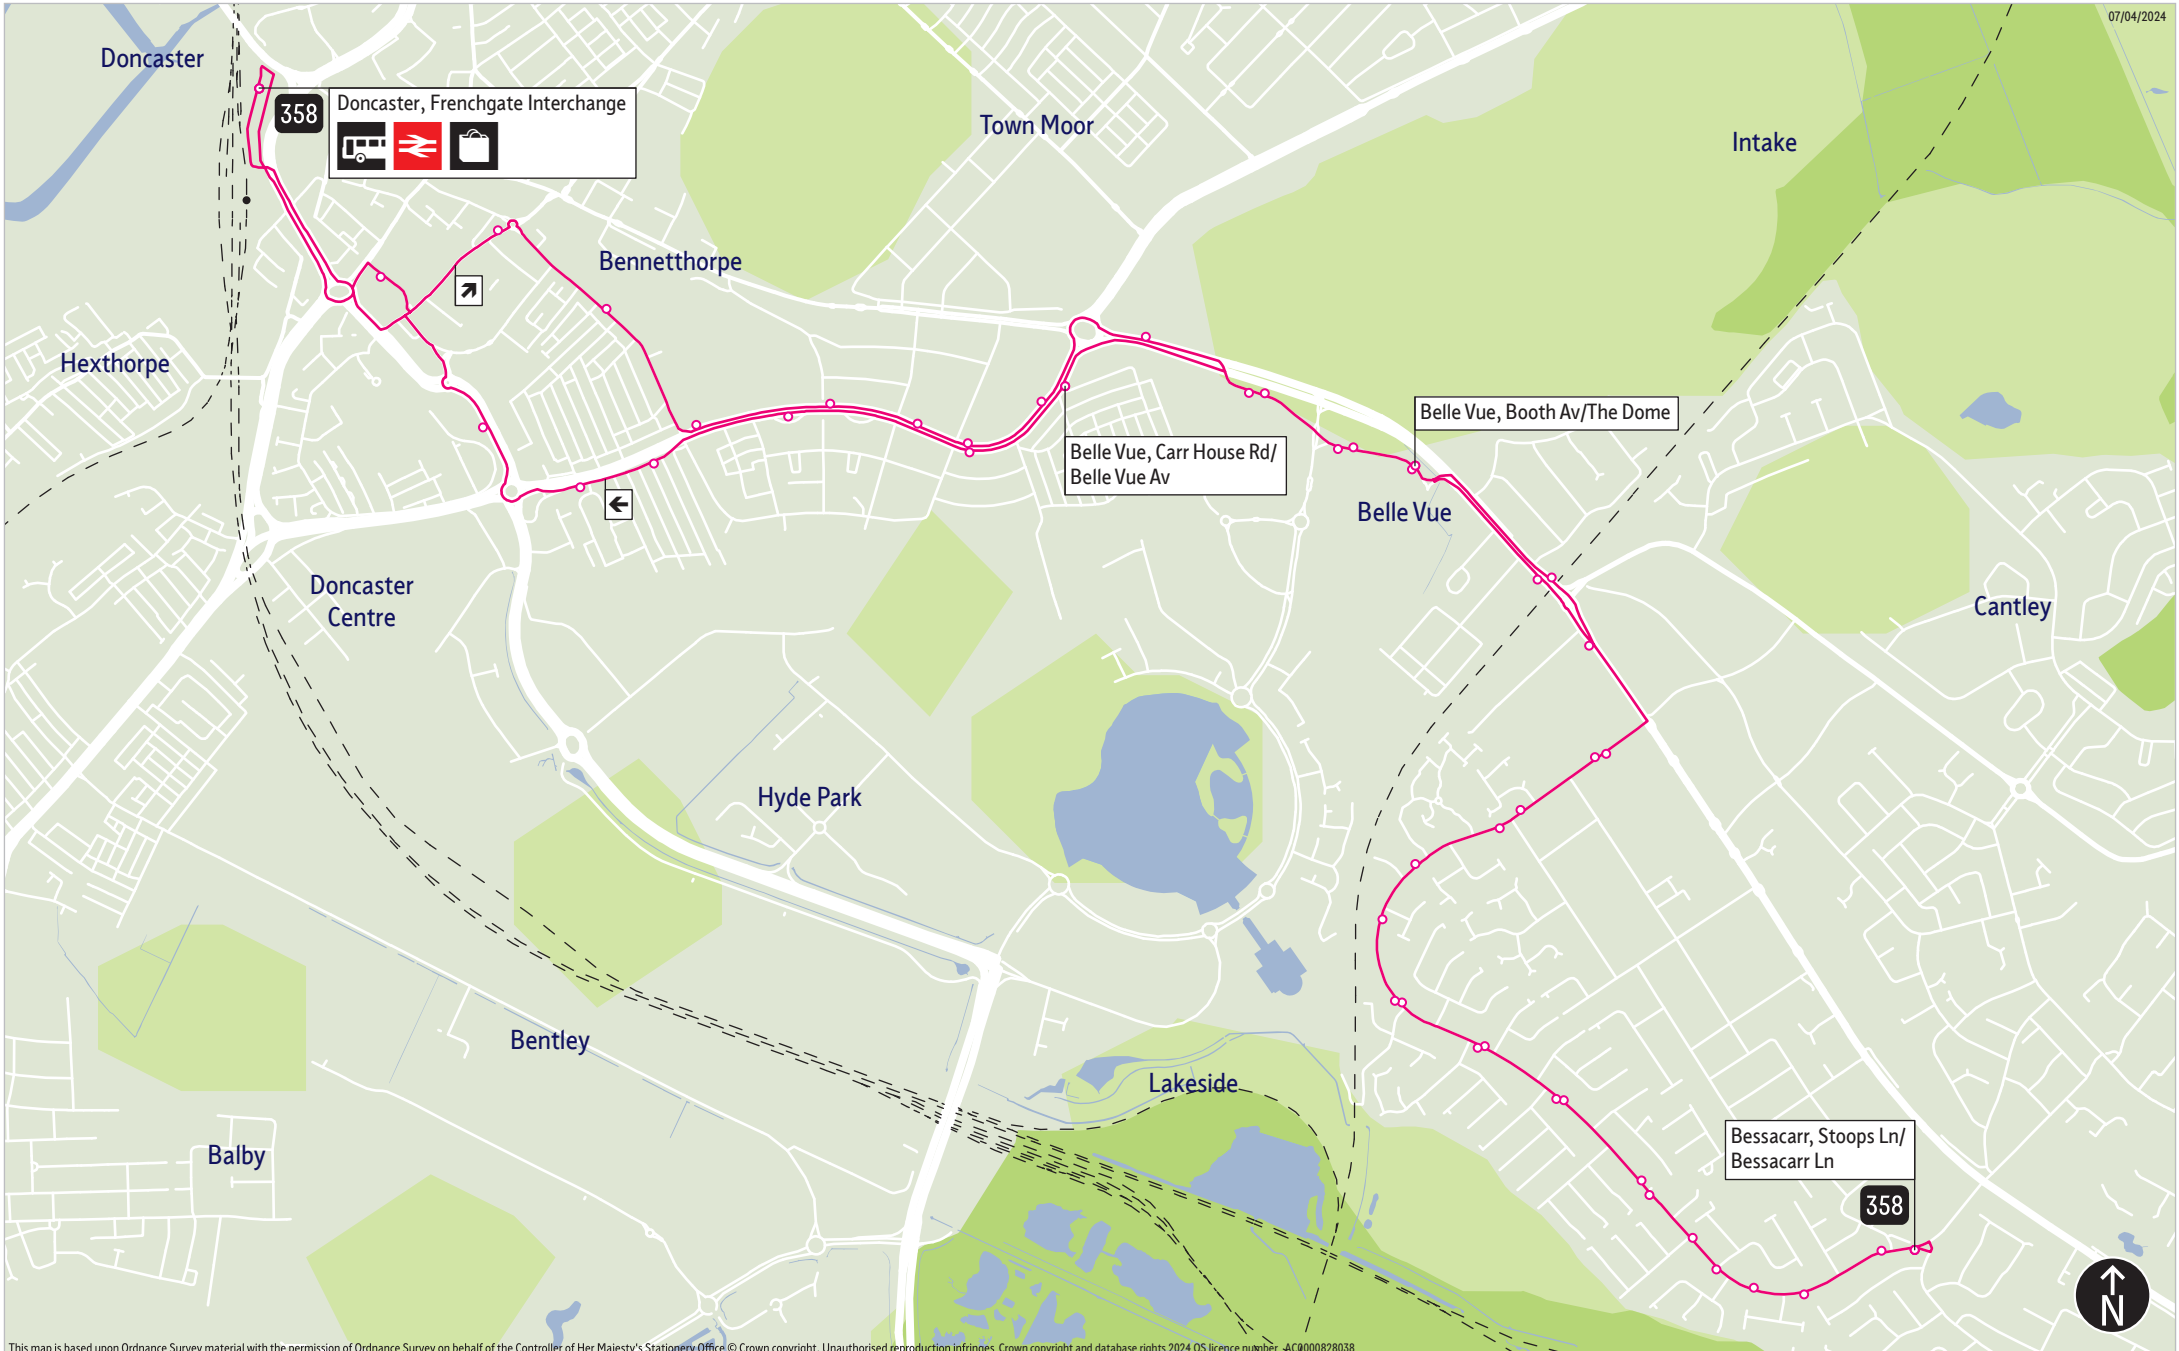

Bus route map for service 358

07/04/2024

- = Terminus point
- = Public transport
- = Shopping area
- = Bus route & stops
- = Rail line & station
- = Tram route & stop