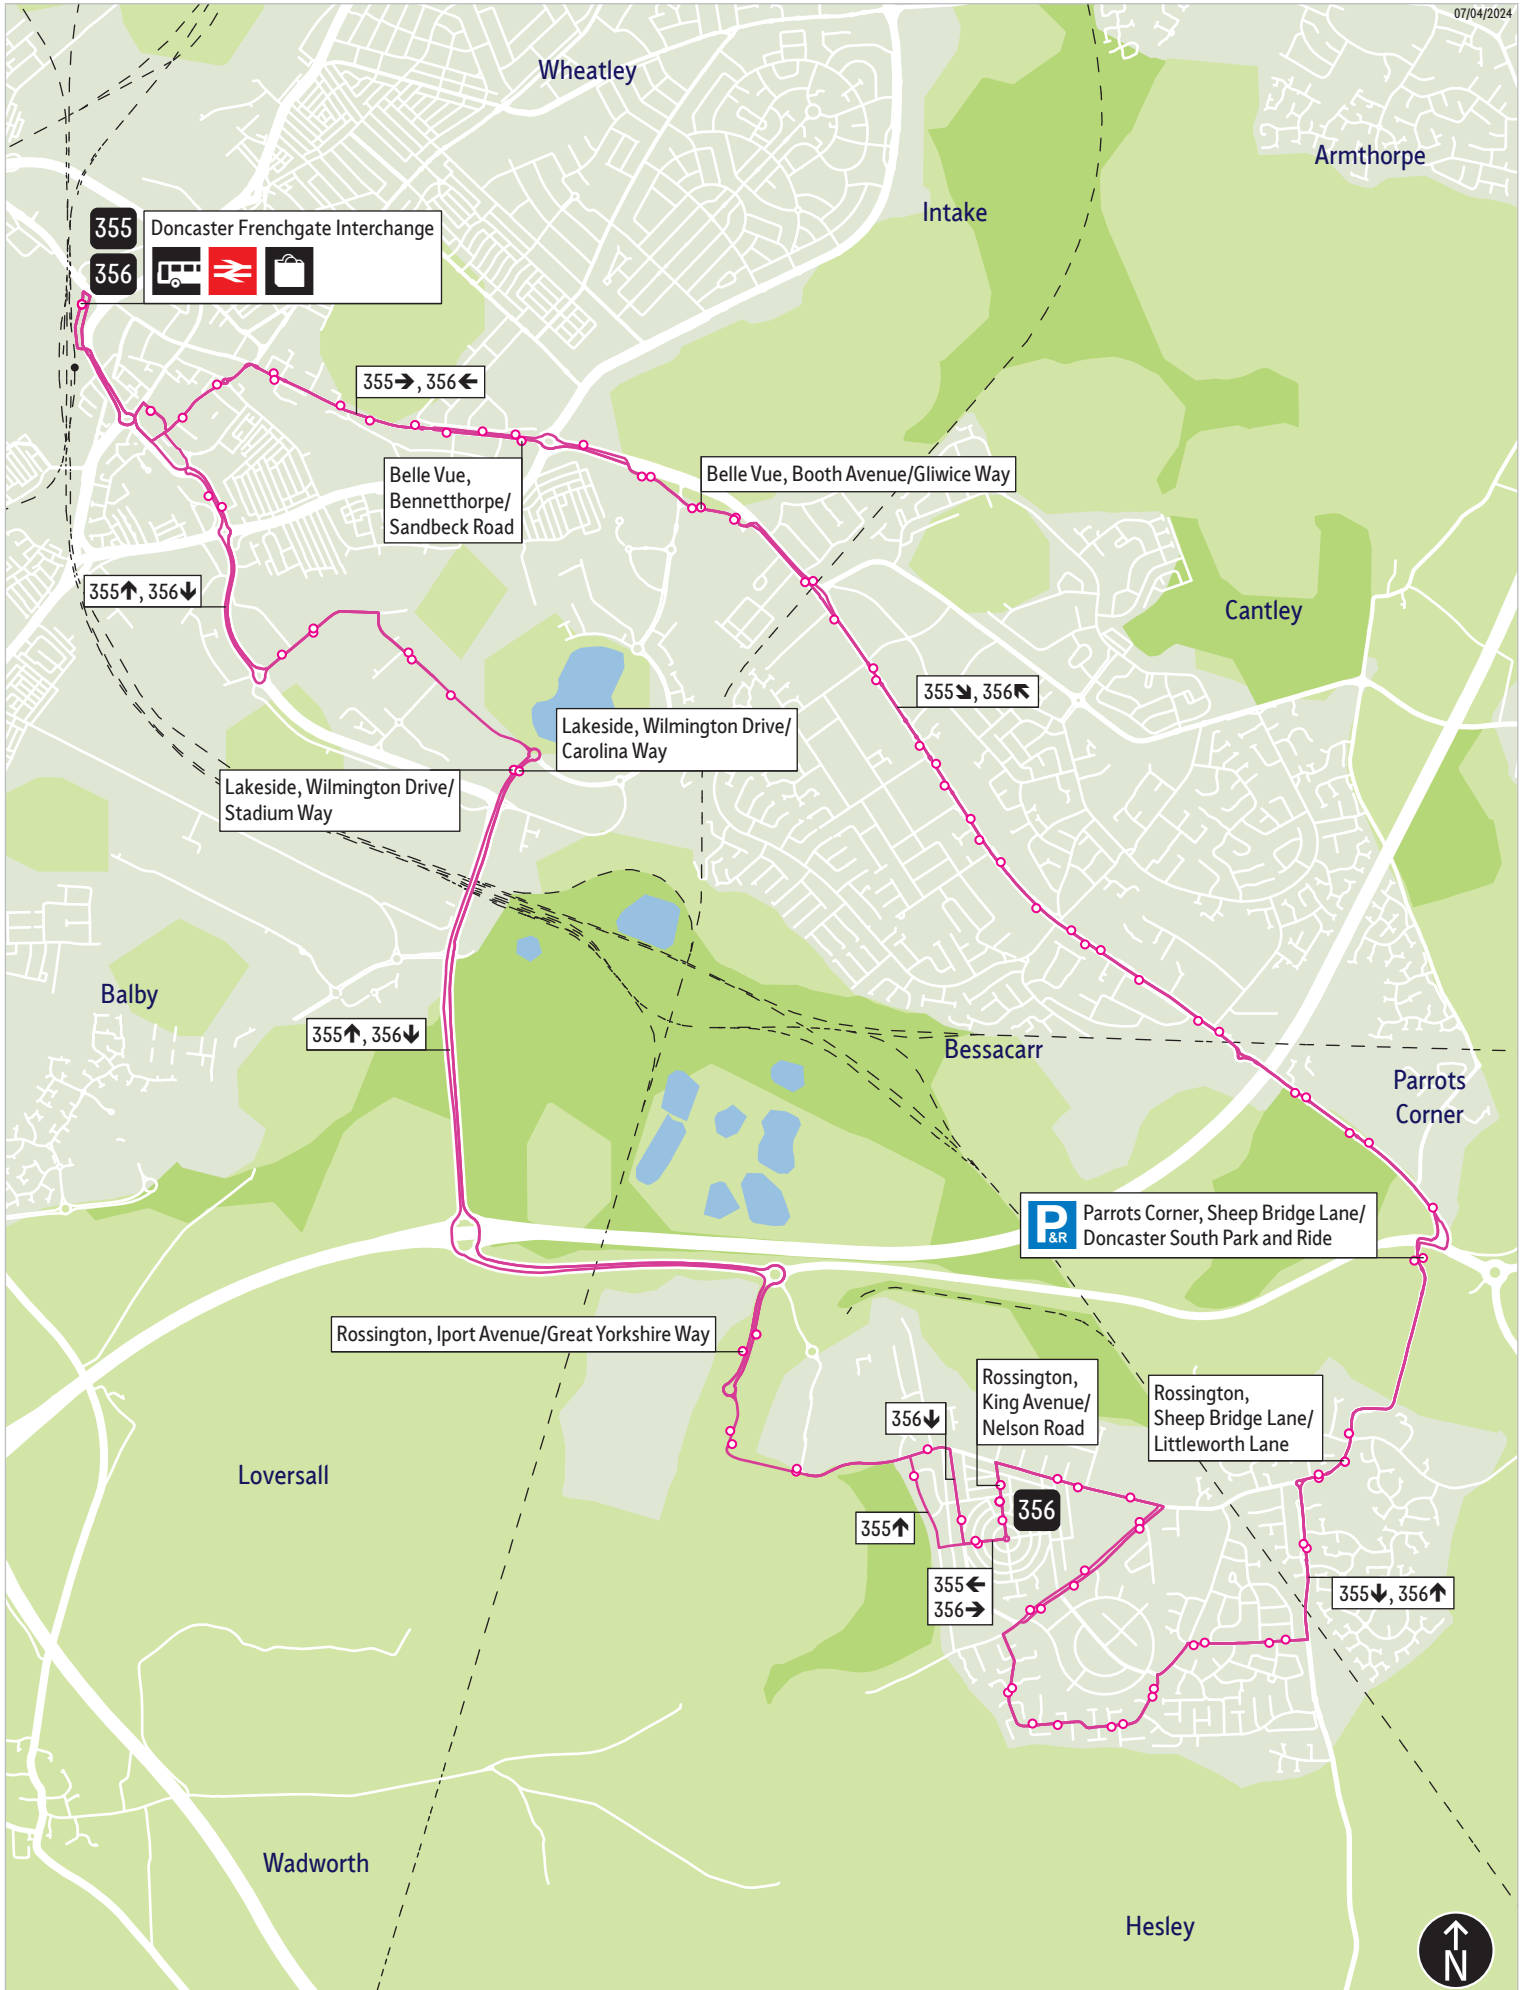

 Doncaster Racecourse

 The Lakeside Village

Doncaster iPort

What's changed

Services **355 (formerly 55)** and **356 (formerly 56)** - Service 55 renumbered 355 and service 56 renumbered 356. Timetable changes with the frequency increased from every 15 minutes to every 12 minutes.

07/04/2024

This map is based upon Ordnance Survey material with the permission of Ordnance Survey on behalf of the Controller of Her Majesty's Stationery Office © Crown copyright. Unauthorised reproduction infringes Crown copyright and database rights 2023 OS licence number AC0000828038

■ = Terminus point
 🚍 🚊 🚉 P &R = Public transport
 🛍️ = Shopping area
 🚚 = Bus route & stops
 - - - - = Rail line & station
 — — — — = Tram route & stop

355 ▶ Sunday**Doncaster Centre ▶ Rossington ▶ Doncaster Centre**

Stopping points for service 356

Doncaster, Frenchgate Interchange ▶ **Hyde Park** ▶ **Trafford Way** ▶ **Middle Bank** ▶ **Lakeside** ▶ **Potteric Carr Road** ▶ **Carriage Drive** ▶ **Wilmington Drive** ▶ **Rossington** ▶ **Iport Avenue** ▶ **Powerhouse Lane** ▶ **West End Lane** ▶ **King Georges Road** ▶ **Earl Avenue** ▶ **King Avenue** ▶ **West End Lane** ▶ **Grange Road** ▶ **Radburn Road** ▶ **Clay Flat Lane** ▶ **Stripe Road** ▶ **Sheep Bridge Lane** ▶ **Parrots Corner** ▶ **Bessacarr** ▶ **Bawtry Road** ▶ **Cantley** ▶ **Belle Vue** ▶ **Booth Avenue** ▶ **Belle Vue Way** ▶ **Bennetthorpe** ▶ **South Parade** ▶ **Waterdale** ▶ **College Road** ▶ **Doncaster, Frenchgate Interchange**