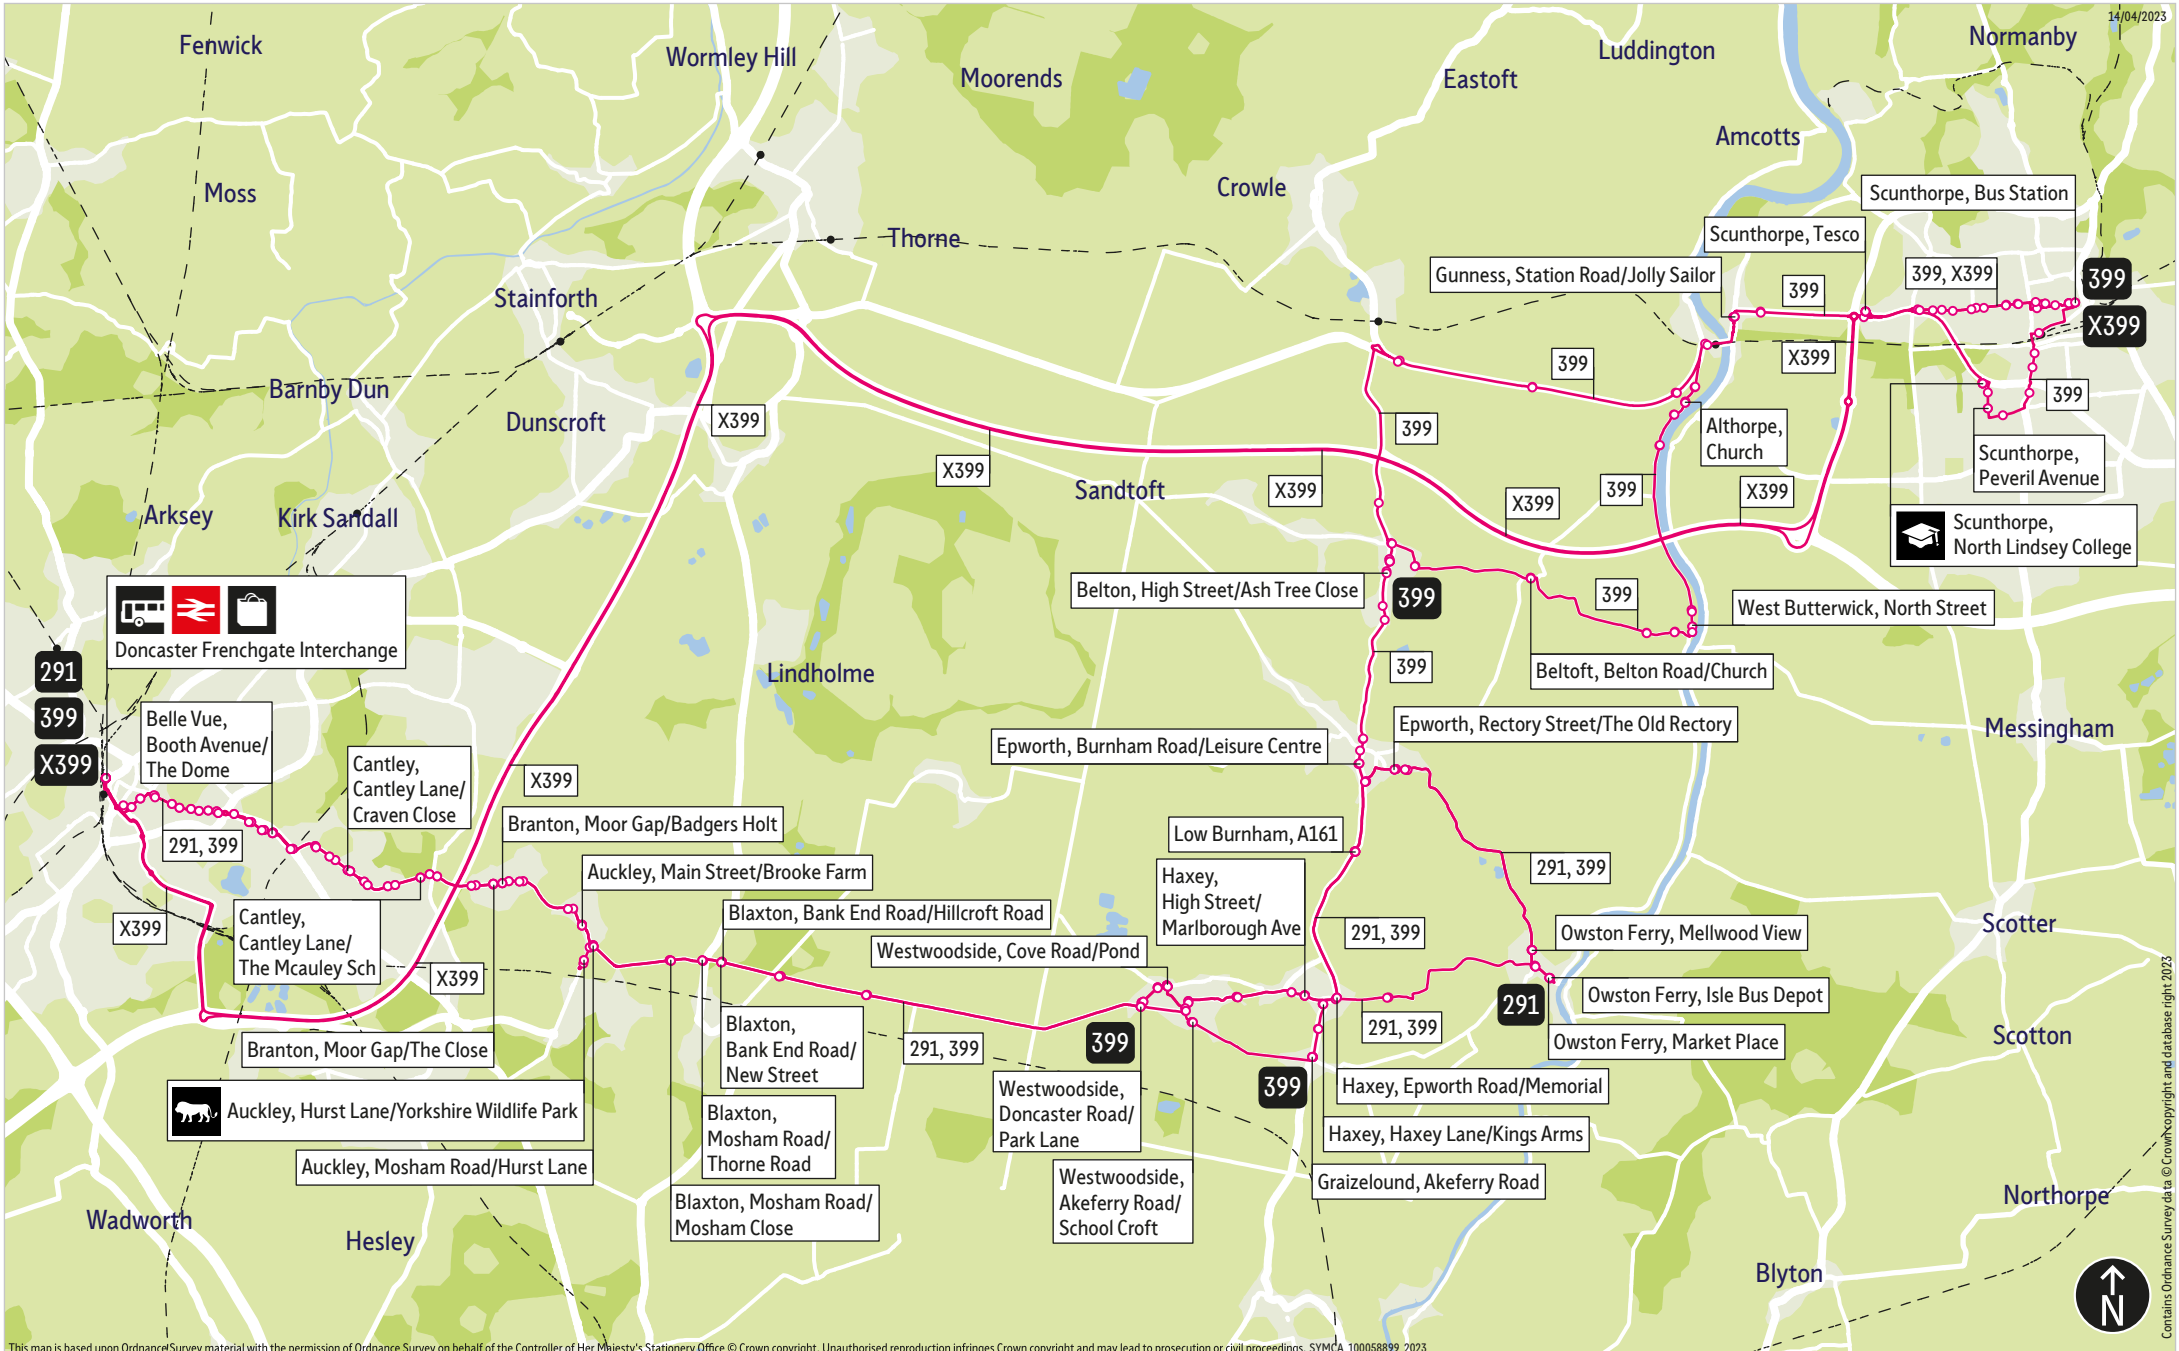

Bus route map for service 291, 399 and X399

= Terminus point
 = Public transport
 = Shopping area
 = Bus route & stops
 = Rail line & station
 = Tram route & stop

Contains Ordnance Survey data © Crown copyright and database right 2023

14/04/2023