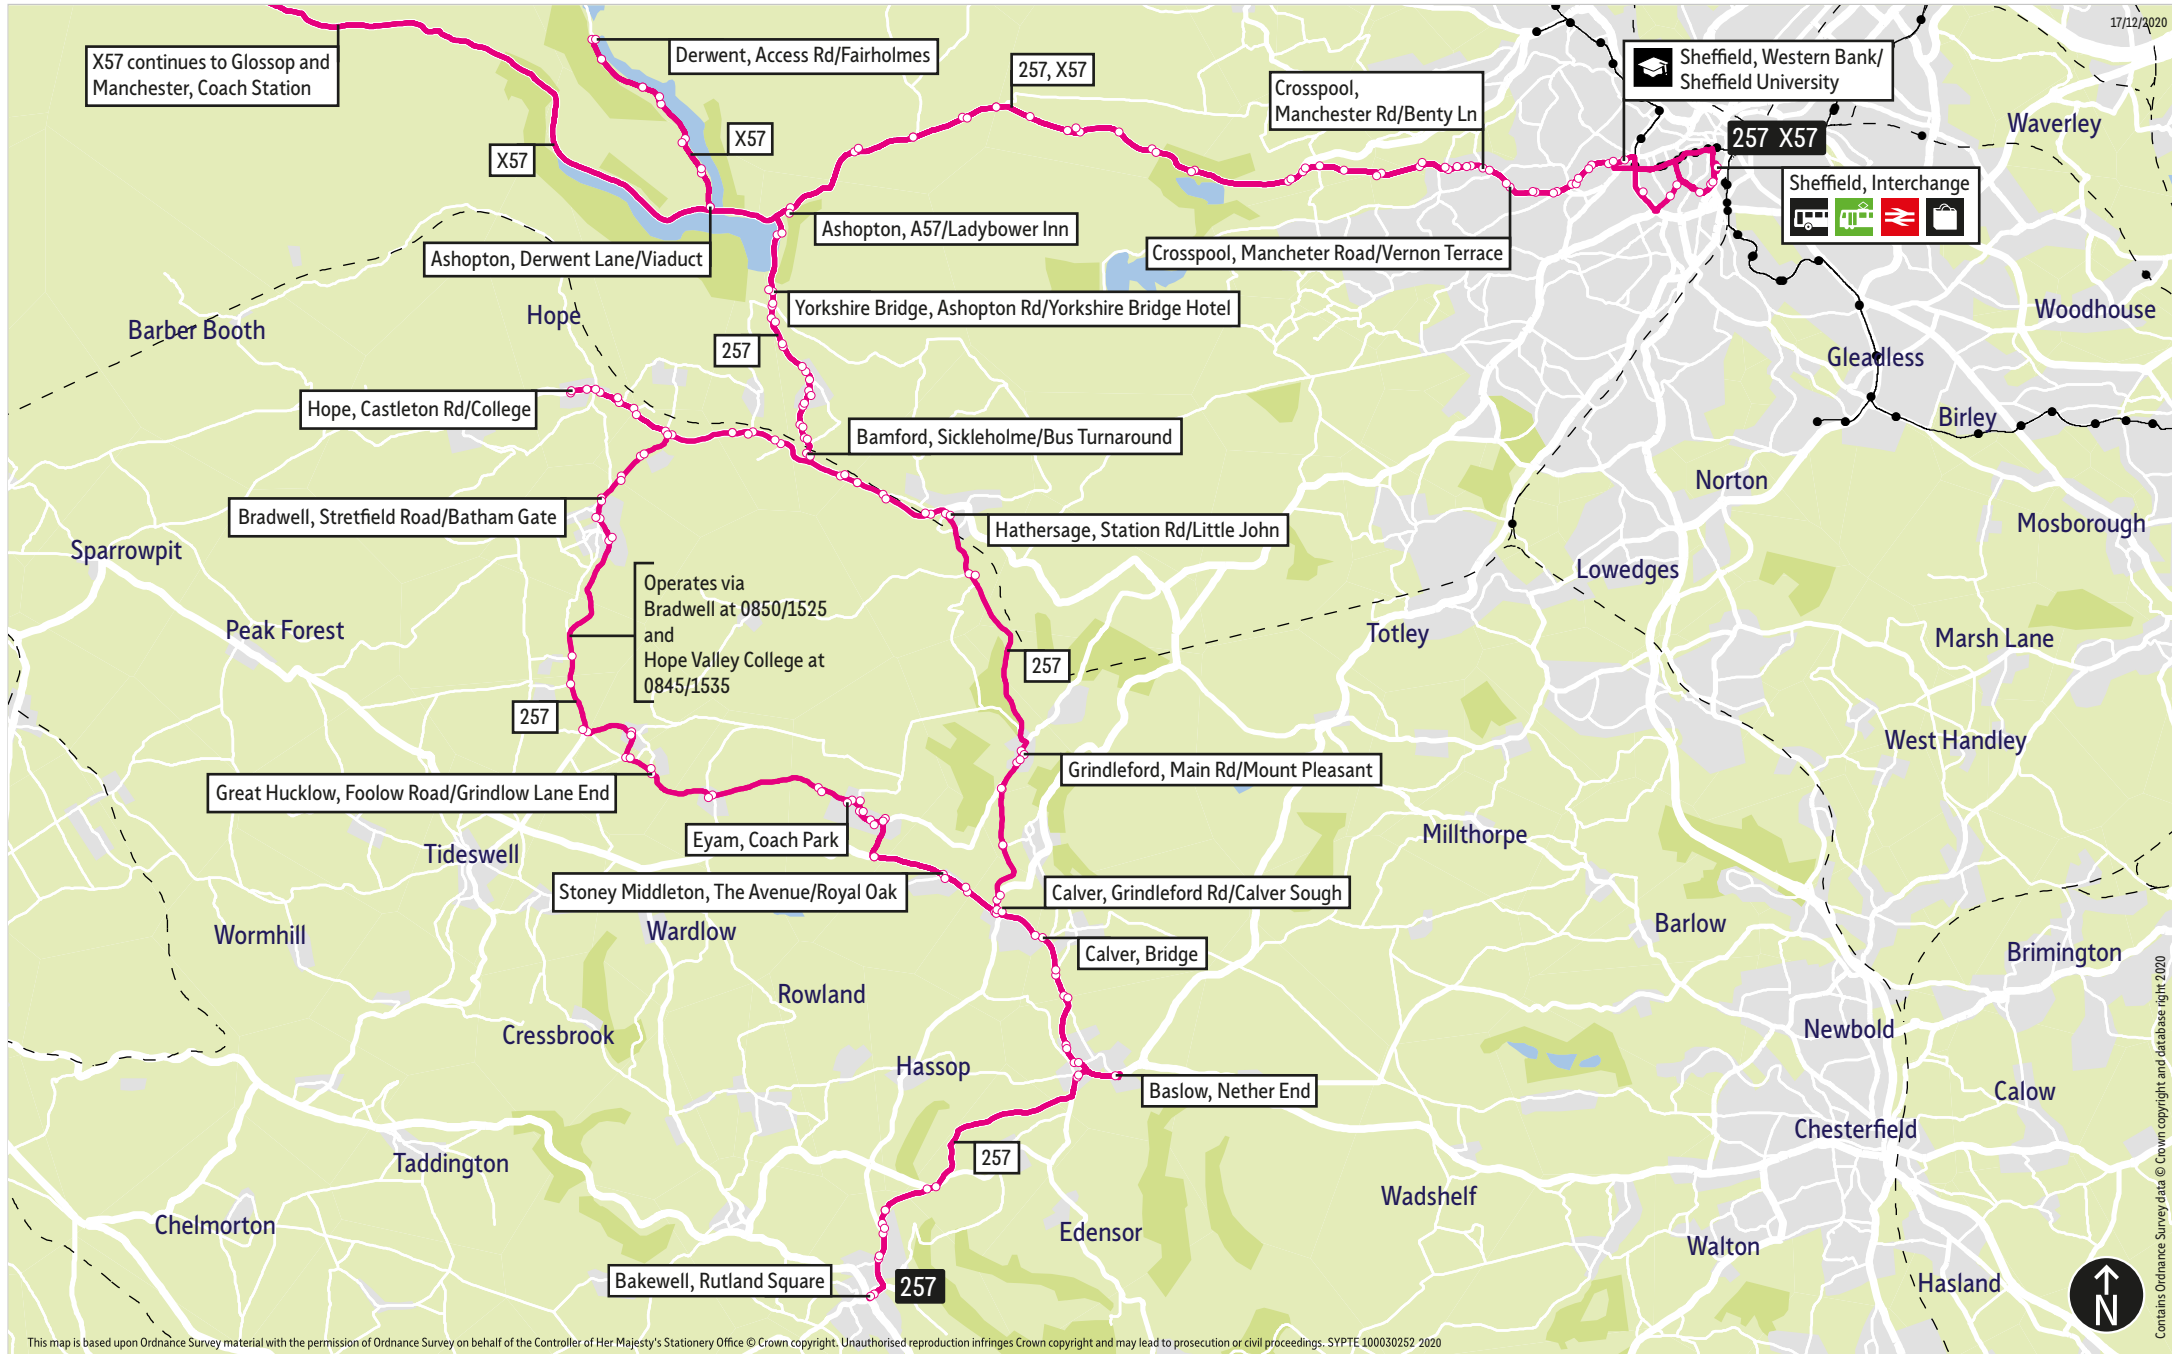

Bus route map for services 257 and X57

- = Terminus point
- = Public transport
- = Shopping area
- = Bus route & stops
- = Rail line & station
- = Tram route & stop