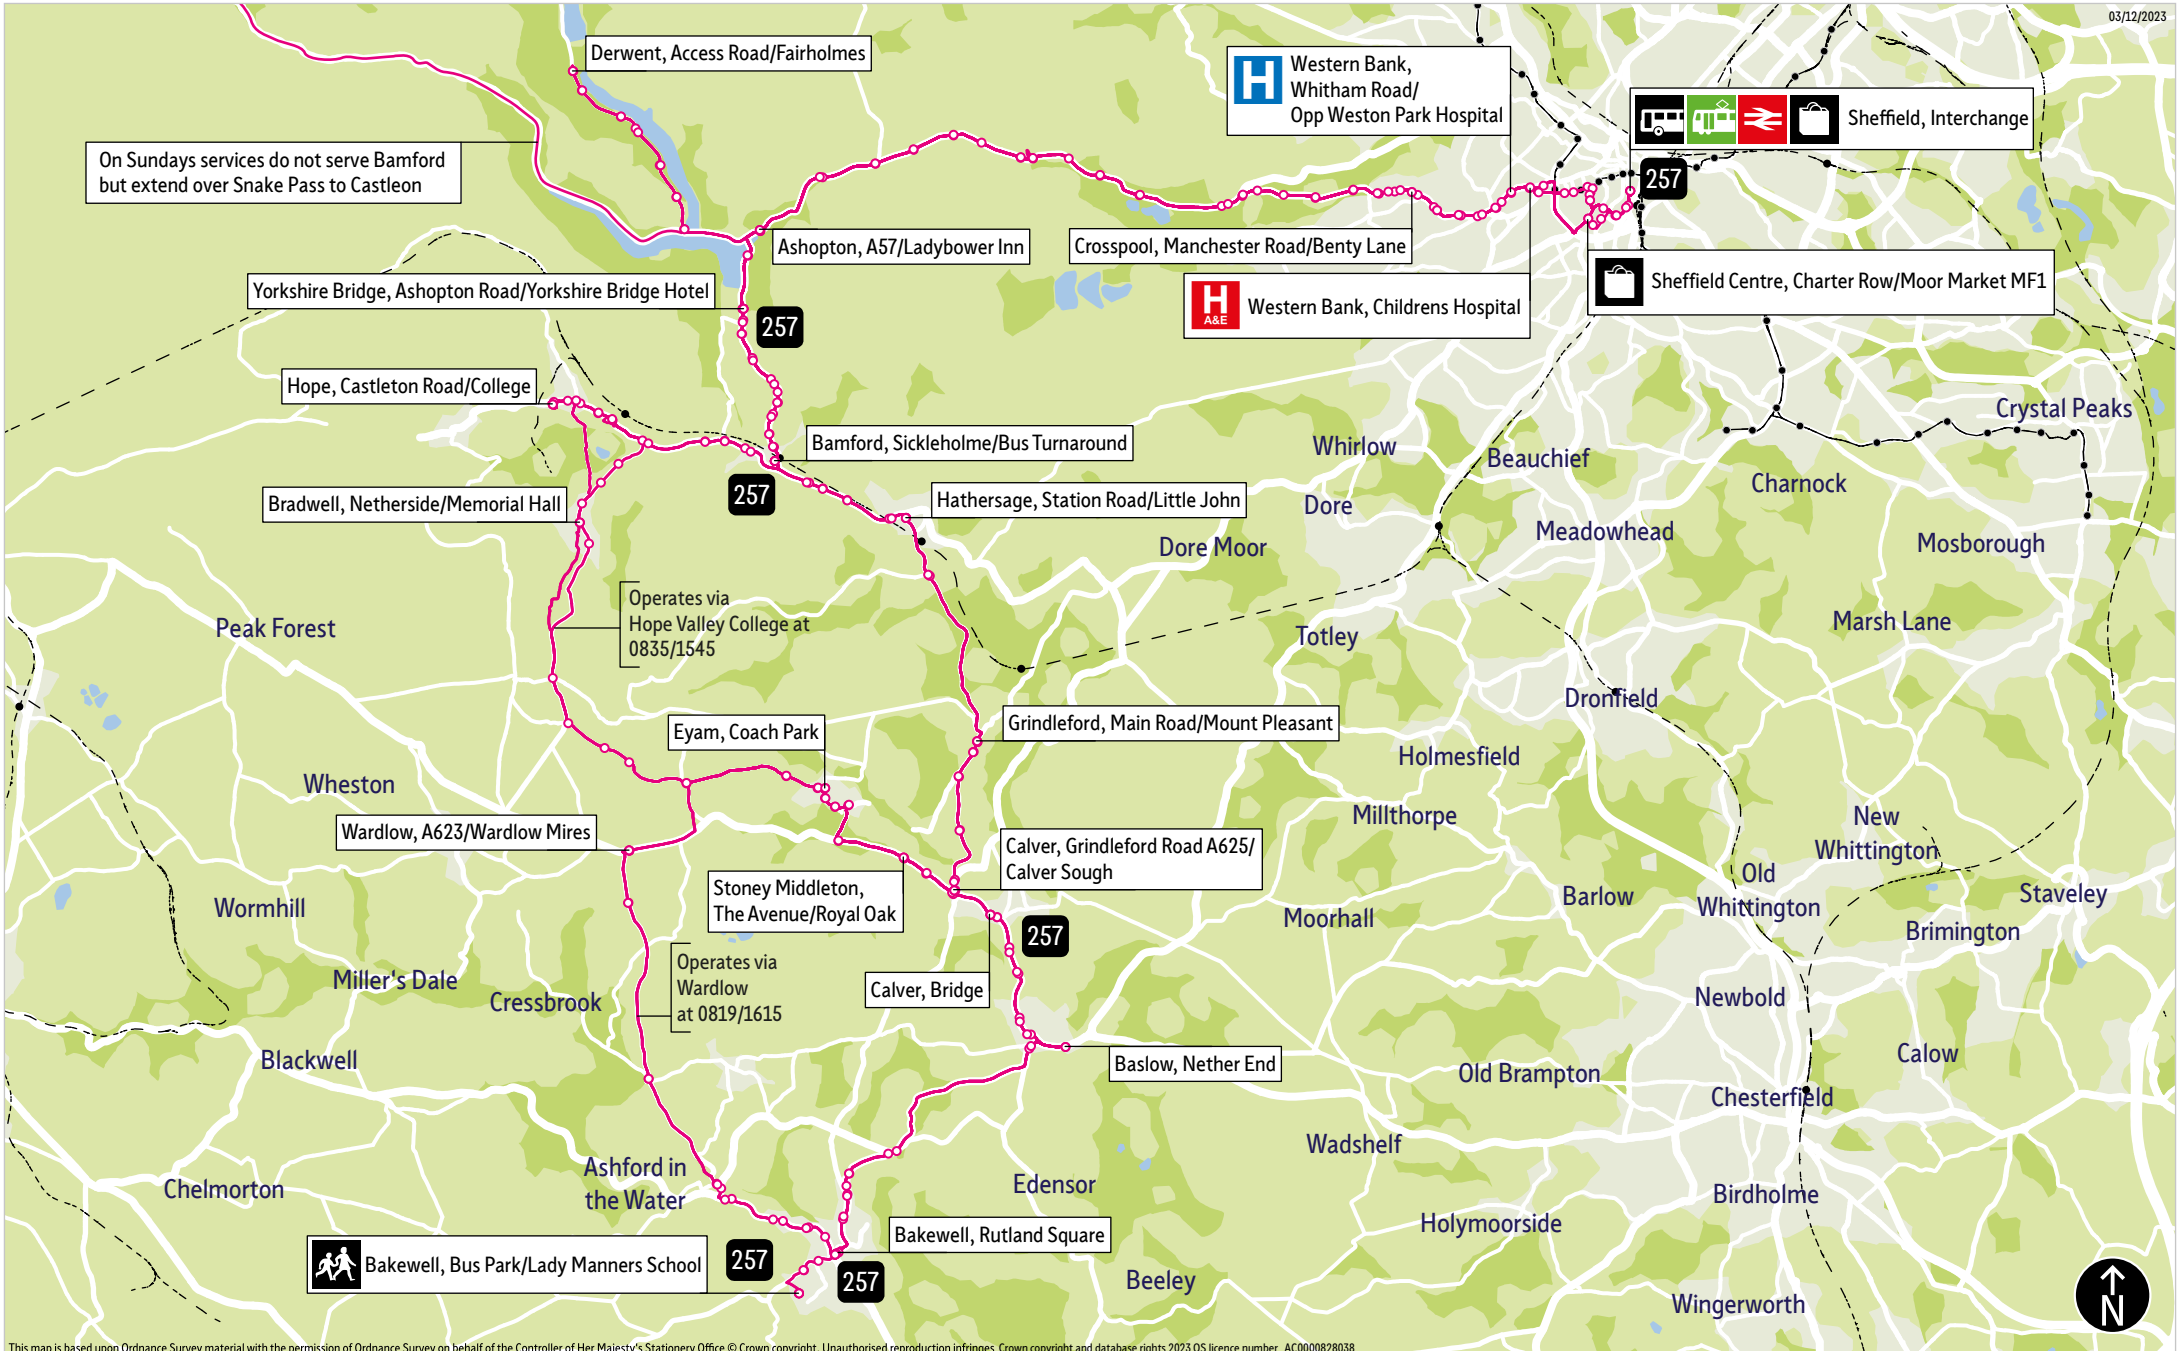

Bus route map for service 257

03/12/2023

On Sundays services do not serve Bamford but extend over Snake Pass to Castleon

Operates via Hope Valley College at 0835/1545

Operates via Wardlow at 0819/1615

= Terminus point
 = Public transport
 = Shopping area
 = Bus route & stops
 = Rail line & station
 = Tram route & stop